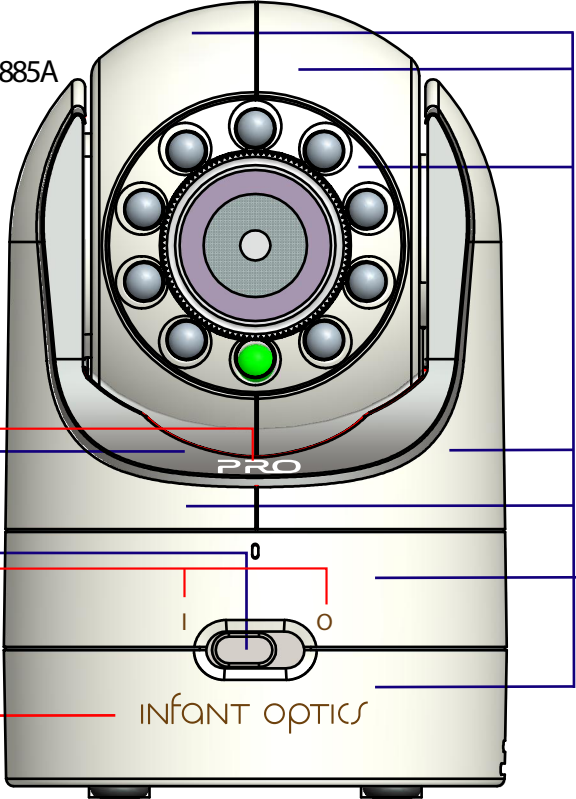

# DXR-8 HD (TX) with DC JACK Silkscreen & Plastic information

Ver : 1.8  
 Date: 16-Jun-2020 R.07  
 Prepared by: Wing Chan

Label  
 Size: 29.8X25.2mm

Engraving

Plastic: White, ABS White, ABS Glossy

Plastic(1)-(2): Pantone 406C  
 ABS Texture ZX1885A

**PRO**  
 Silkscreen: White  
 Size: 10.9X3.6mm

Silkscreen: PANTONE 408C

Silkscreen: PANTONE 408C  
 Size: 35X6.3mm

Plastic(3)-(9): White, ABS Glossy

Plastic(10)-(11):  
 White, ABS  
 Texture ZX1885A

Plastic(12)-(13):  
 White, ABS  
 Texture ZX1885A  
 Silkscreen:  
 PANTONE 408C