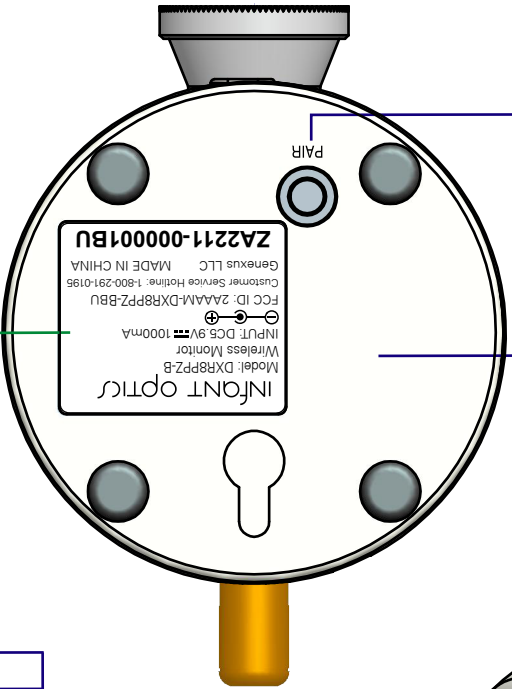

# DXR-8 HD (TX) with DC JACK Silkscreen & Plastic information

Ver : 1.8  
 Date: 16-Jun-2020 R.07  
 Prepared by: Wing Chan

Label  
 Size: 29.8X25.2mm

Engraving

Plastic: White, ABS White, ABS Glossy

Plastic(1)-(2): Pantone 406C  
 ABS Texture ZX1885A

**PRO**  
 Silkscreen: White  
 Size: 10.9X3.6mm

Silkscreen: PANTONE 408C

Silkscreen: PANTONE 408C  
 Size: 35X6.3mm

Plastic(3)-(9): White, ABS Glossy

Plastic(10)-(11):  
 White, ABS  
 Texture ZX1885A

Plastic(12)-(13):  
 White, ABS  
 Texture ZX1885A  
 Silkscreen:  
 PANTONE 408C