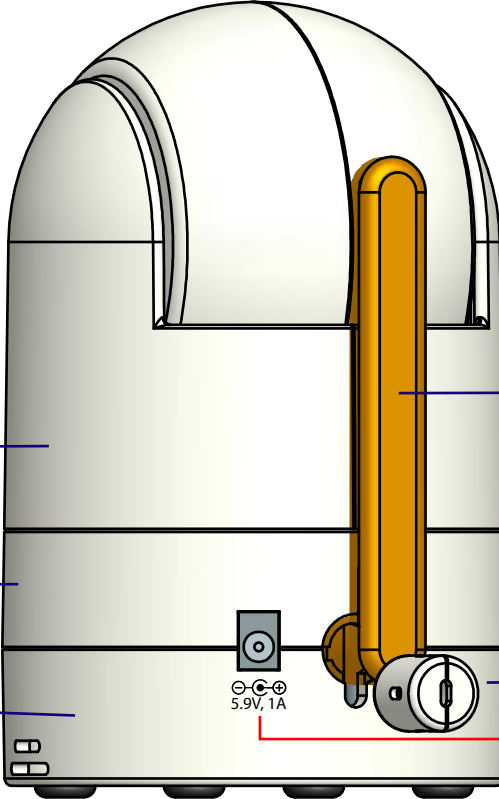

# DXR-8 HD (TX) with DC JACK Silkscreen & Plastic information

Ver : 1.8  
 Date: 16-Jun-2020 R.07  
 Prepared by: Wing Chan

Label  
 Size: 29.8X25.2mm

Engraving

Plastic: White, ABS White, ABS Glossy

Plastic(1)-(2): Pantone 406C  
 ABS Texture ZX1885A

**PRO**  
 Silkscreen: White  
 Size: 10.9X3.6mm

Silkscreen: PANTONE 408C

Silkscreen: PANTONE 408C  
 Size: 35X6.3mm

Plastic(3)-(9): White, ABS Glossy

Plastic(10)-(11):  
 White, ABS  
 Texture ZX1885A

Plastic(12)-(13):  
 White, ABS  
 Texture ZX1885A  
 Silkscreen:  
 PANTONE 408C