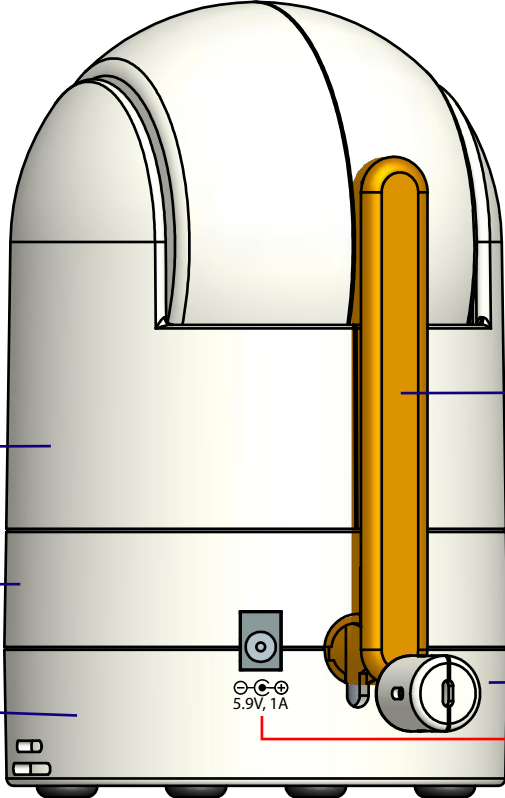

# DXR-8 HD (TX) with DC JACK Silkscreen & Plastic information

Ver : 1.6  
 Date: 2-Apr-2020 R.06  
 Prepared by: Wing Chan

Label  
 Size: 29.8X25.2mm

Engraving

Plastic: White, ABS White, ABS Glossy

Plastic(1)-(2): Pantone 406C  
 ABS Texture ZX1885A

**PRO**  
 Silkscreen: White  
 Size: 10.9X3.6mm

Silkscreen: PANTONE 408C

Silkscreen: PANTONE 408C  
 Size: 35X6.3mm

Plastic(3)-(9): White, ABS Glossy

Plastic(10)-(11):  
 White, ABS  
 Texture ZX1885A

Plastic(12)-(13):  
 White, ABS  
 Texture ZX1885A  
 Silkscreen:  
 PANTONE 408C