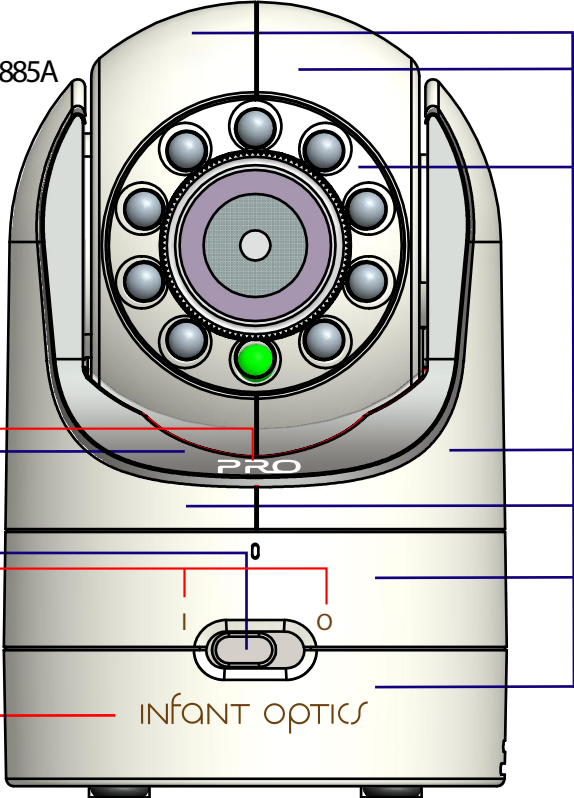

# DXR-8 HD (TX) with DC JACK Silkscreen & Plastic information

Ver : 1.6  
 Date: 2-Apr-2020 R.06  
 Prepared by: Wing Chan

Label  
 Size: 29.8X25.2mm

Engraving

Plastic: White, ABS White, ABS Glossy

Plastic(1)-(2): Pantone 406C  
 ABS Texture ZX1885A

**PRO**  
 Silkscreen: White  
 Size: 10.9X3.6mm

Silkscreen: PANTONE 408C

Silkscreen: PANTONE 408C  
 Size: 35X6.3mm

Plastic(3)-(9): White, ABS Glossy

Plastic(10)-(11):  
 White, ABS  
 Texture ZX1885A

Plastic(12)-(13):  
 White, ABS  
 Texture ZX1885A  
 Silkscreen:  
 PANTONE 408C