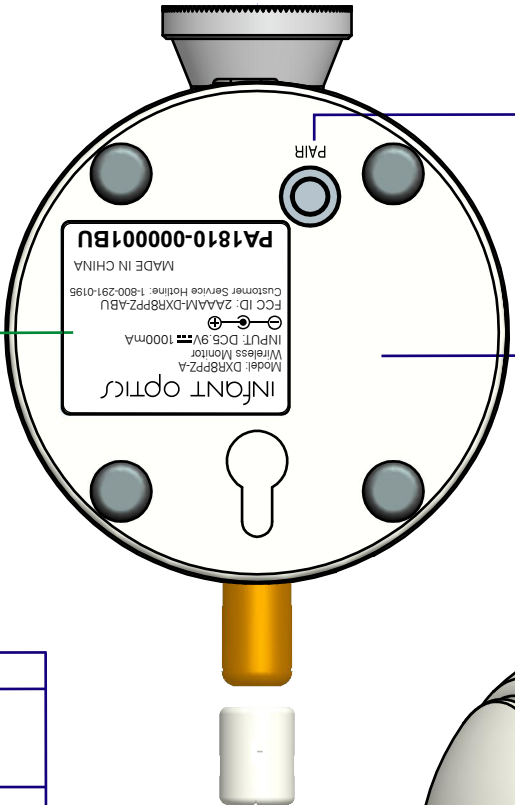

# DXR-8 HD (TX) with DC JACK Silkscreen & Plastic information

Ver : 1.6  
 Date: 2-Apr-2020 R.06  
 Prepared by: Wing Chan

Label  
 Size: 29.8X25.2mm

Engraving

Plastic: White, ABS White, ABS Glossy

Plastic(1)-(2): Pantone 406C  
 ABS Texture ZX1885A

**PRO**  
 Silkscreen: White  
 Size: 10.9X3.6mm

Silkscreen: PANTONE 408C

Silkscreen: PANTONE 408C  
 Size: 35X6.3mm

Plastic(3)-(9): White, ABS Glossy

Plastic(10)-(11):  
 White, ABS  
 Texture ZX1885A

Plastic(12)-(13):  
 White, ABS  
 Texture ZX1885A  
 Silkscreen:  
 PANTONE 408C