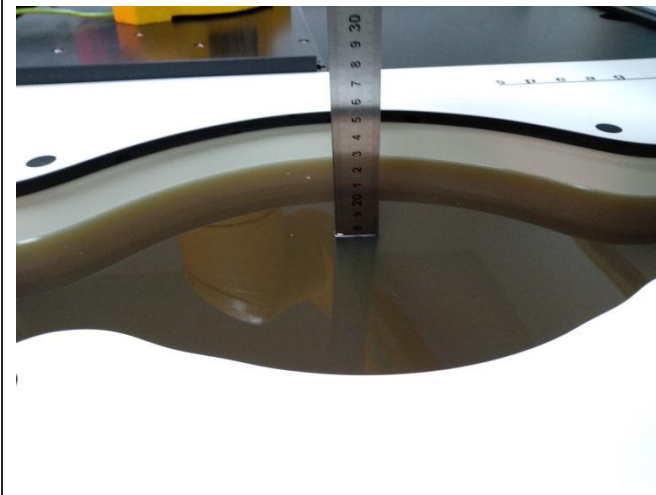

Test Setup Photos

Liquid depth in the Body phantom

Front with ant 90°

Rear with ant 0°

Rear with ant 90°

Top with ant 90°