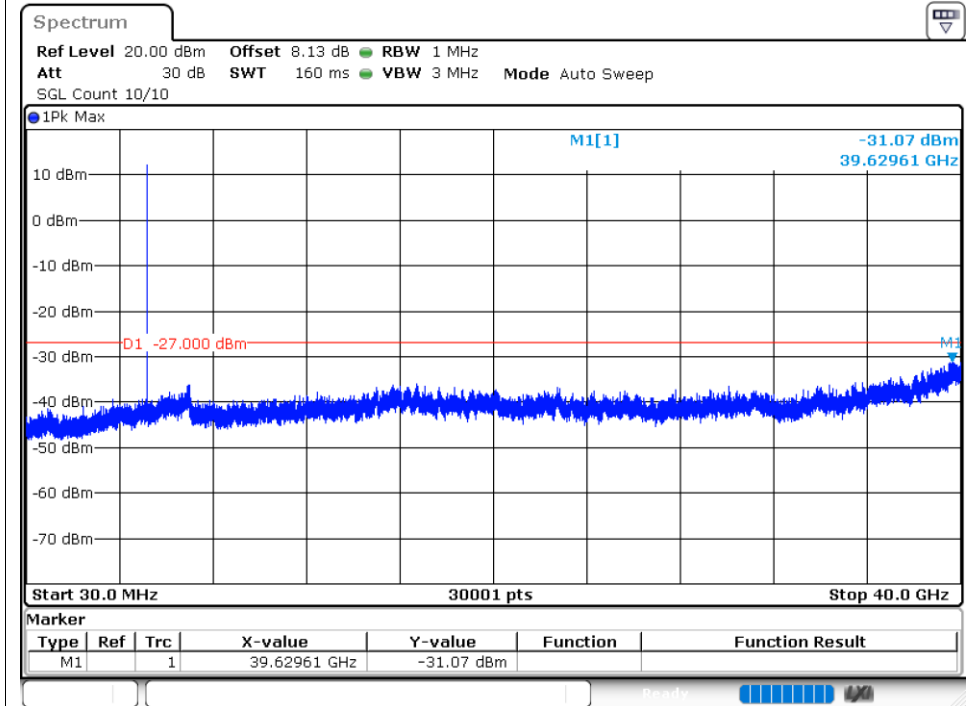

Test Graphs

Tx. Spurious NVNT ac20 5180MHz Ant1 Emission

Tx. Spurious NVNT ac20 5180MHz Ant2 Emission