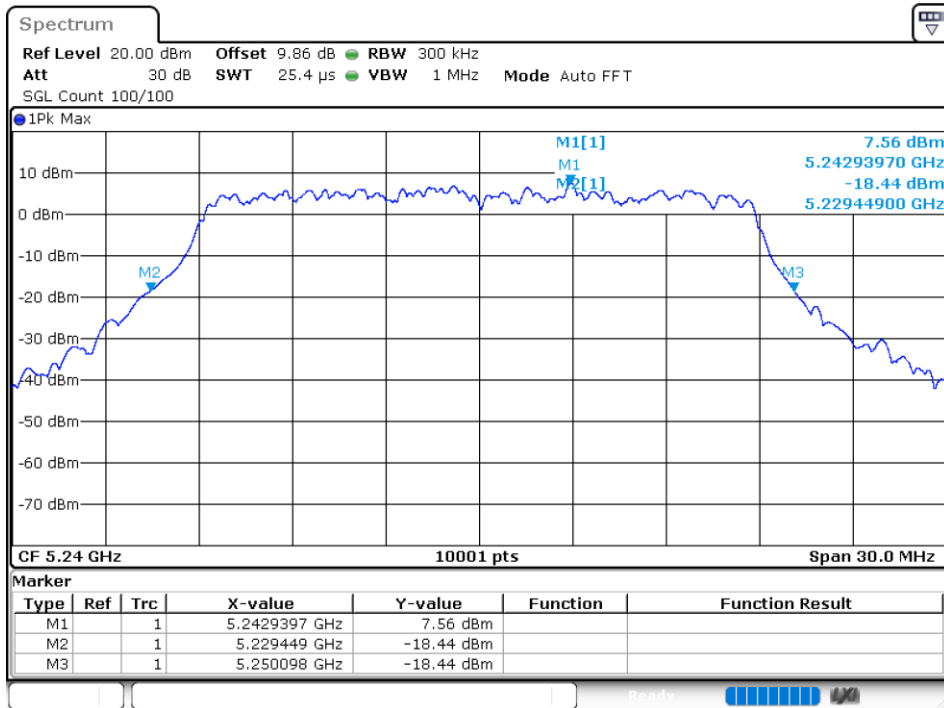

-26dB Bandwidth NVNT n20 5240MHz Ant 3