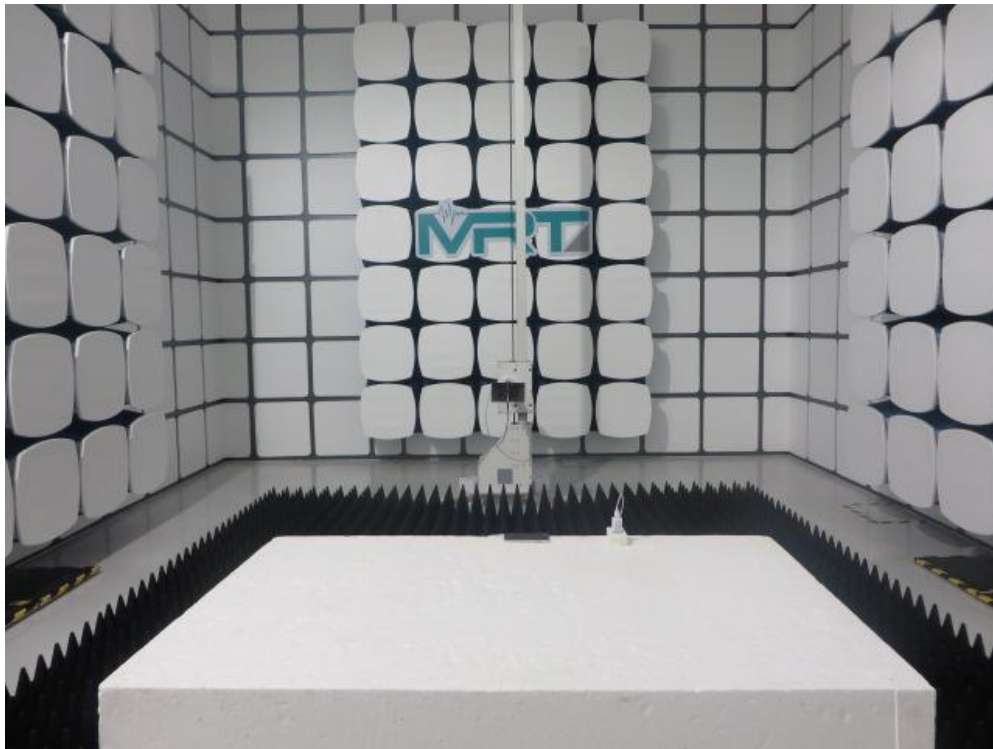

Description: Radiated Emission Test Setup for 18GHz ~ 25GHz