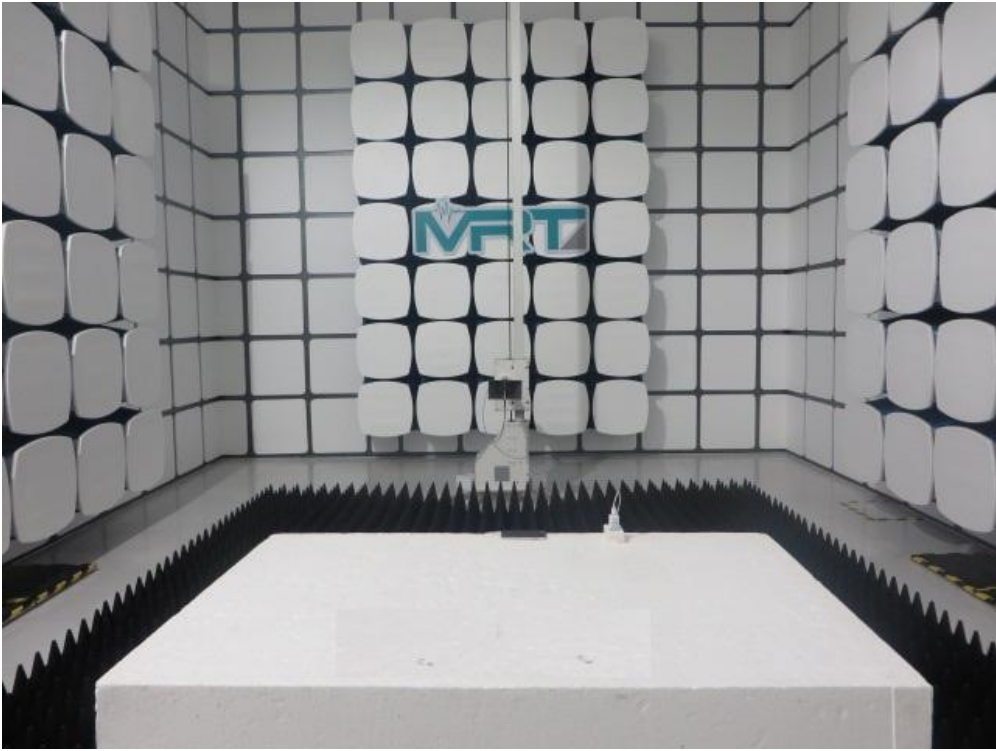

Test Mode: Mode 1: Charging + Camera On

Description: Radiated disturbance Test Setup for 1GHz ~ 18GHz