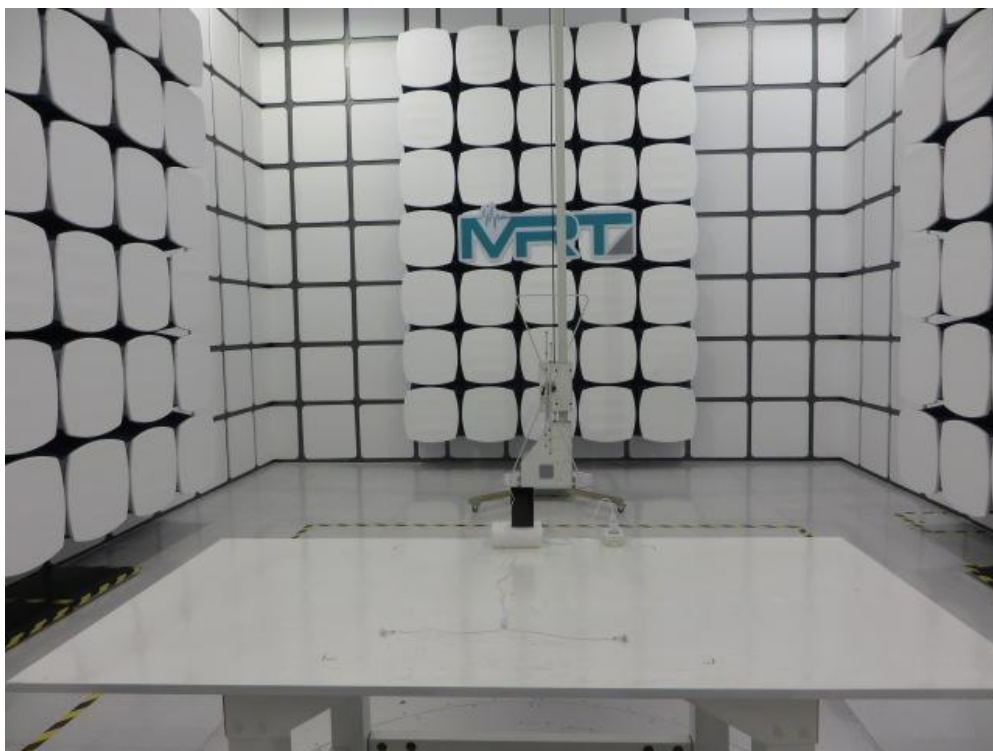

## RF Test Setup Photo

Description: Front view of Conducted Emission Test Setup

Description: Back view of Conducted Emission Test Setup

Description: Radiated Emission Test Setup for 9kHz ~ 30MHz

Description: Radiated Emission Test Setup for 30MHz ~ 1GHz

Description: Radiated Emission Test Setup for 1GHz ~ 18GHz

Description: Radiated Emission Test Setup for 18GHz ~ 25GHz

## SAR Test Setup photo