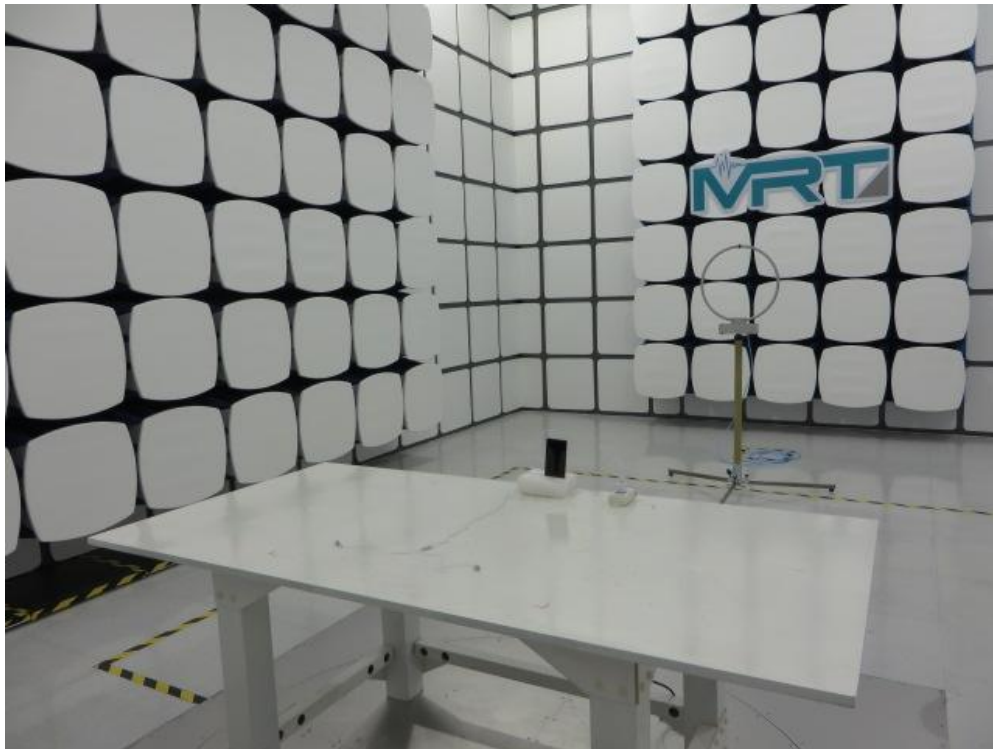

## RF Test Setup Photo

Description: Front view of Conducted Emission Test Setup

Description: Back view of Conducted Emission Test Setup

Description: Radiated Emission Test Setup for 9kHz ~ 30MHz

Description: Radiated Emission Test Setup for 30MHz ~ 1GHz

Description: Radiated Emission Test Setup for 1GHz ~ 18GHz

Description: Radiated Emission Test Setup for 18GHz ~ 25GHz

## SAR Test Setup photo