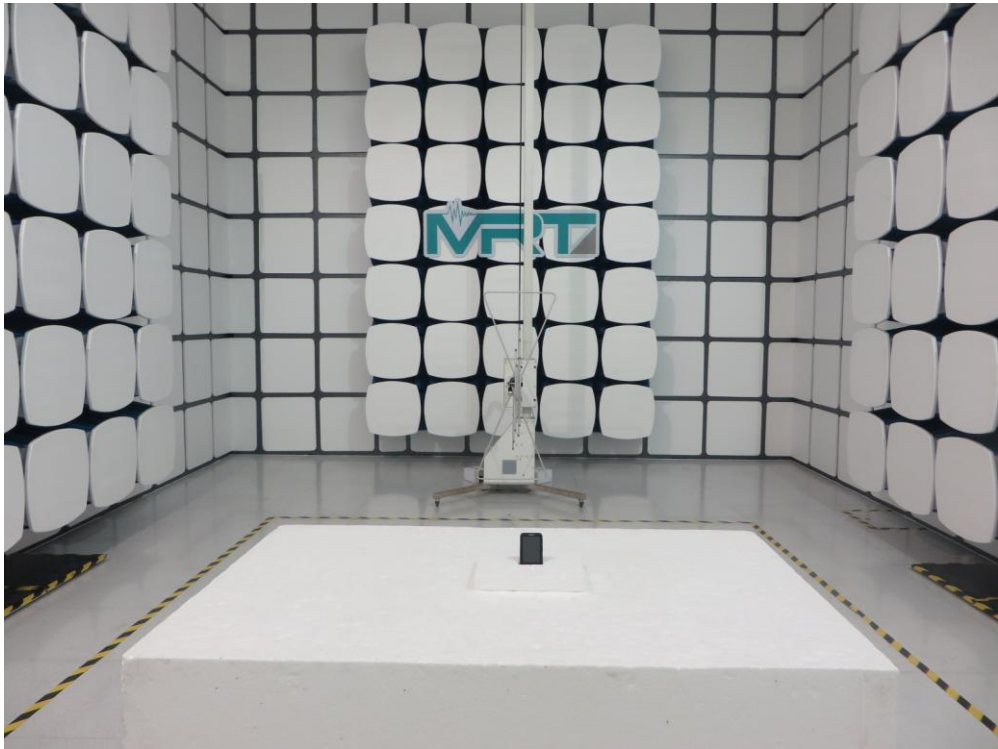

Description: Radiated Emission Test Setup for 1GHz ~ 18GHz