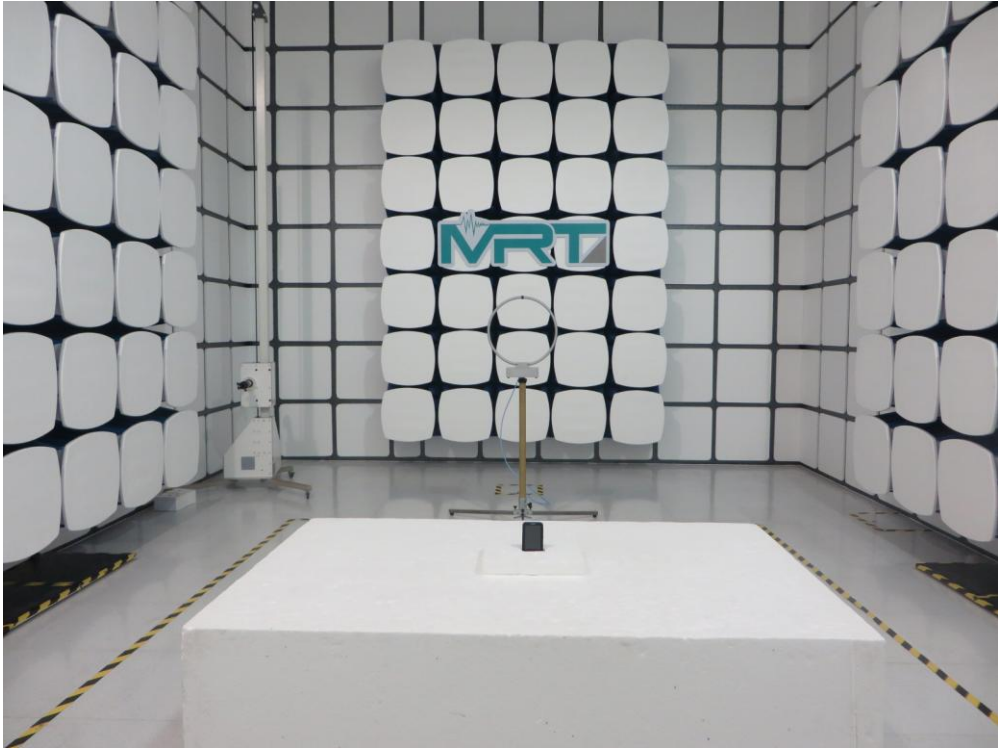

Description: Radiated Emission Test Setup for 30MHz ~ 1GHz