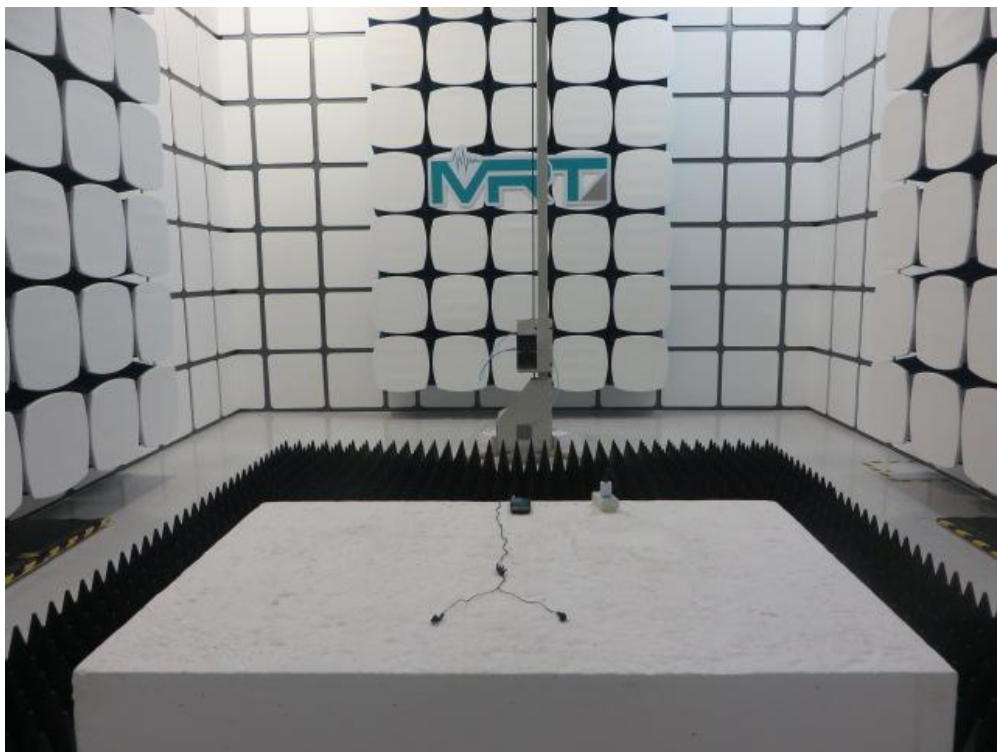

FCC 15B Test Setup Photo

Test Mode: Mode 1: Charging + Camera On

Description: Front View of Conducted Emission

Test Mode: Mode 1: Charging + Camera On

Description: Front View of Conducted Emission

Test Mode: Mode 2: USB Copy

Description: Front View of Conducted Emission

Test Mode: Mode 2: USB Copy

Description: Front View of Conducted Emission

Test Mode: Mode 1: Charging + Camera On

Description: Radiated disturbance Test Setup for 30MHz ~ 1GHz

Test Mode: Mode 1: Charging + Camera On

Description: Radiated disturbance Test Setup for 1GHz ~ 18GHz

Test Mode: Mode 2: USB Copy

Description: Radiated disturbance Test Setup for 30MHz ~ 1GHz

Test Mode: Mode 2: USB Copy

Description: Radiated disturbance Test Setup for 1GHz ~ 18GHz

FCC Part15C Test Setup Photo

Description: Front View of the Conducted Emission Test Setup for 150kHz ~ 30MHz

Description: Back View of the Conducted Emission Test Setup for 150kHz ~ 30MHz