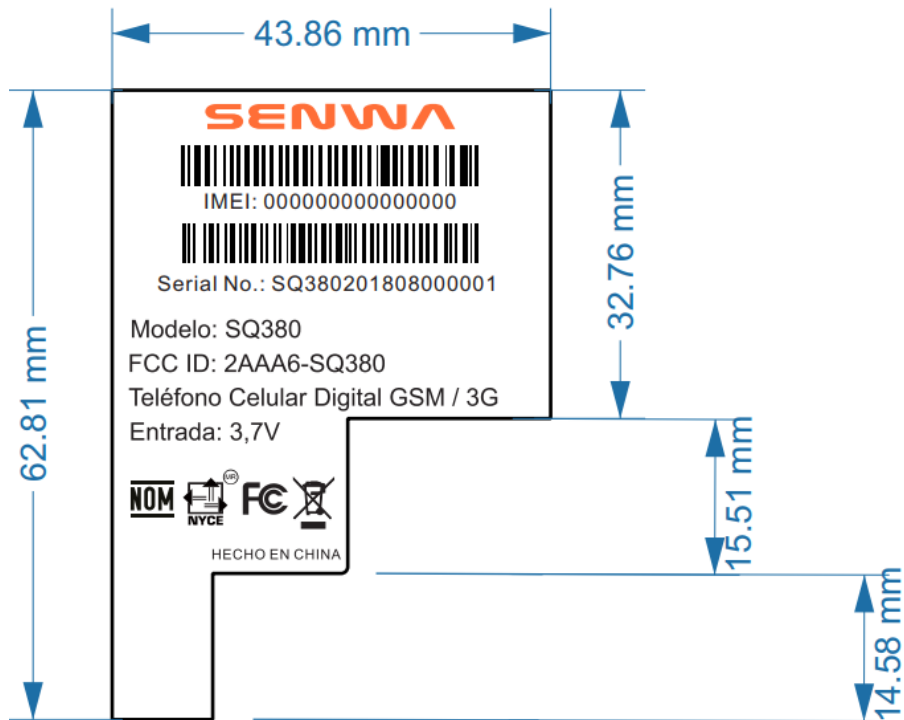

EXHIBIT A - FCC ID LABEL AND LOCATION

FCC ID Label

FCC ID Label Location Information

The label shown shall be permanently affixed at a conspicuous location on the device and be readily visible to the user at the time purchase (Labeling requirements per 2.925)