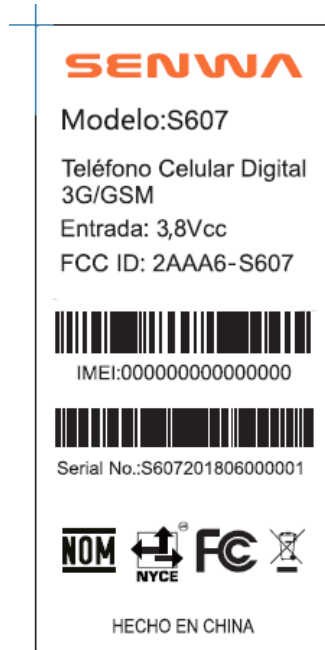

EXHIBIT A - FCC ID LABEL AND LOCATION

FCC ID Label

FCC ID Label Location Information

The label shown shall be permanently affixed at a conspicuous location on the device and be readily visible to the user at the time purchase (Labeling requirements per 2.925)