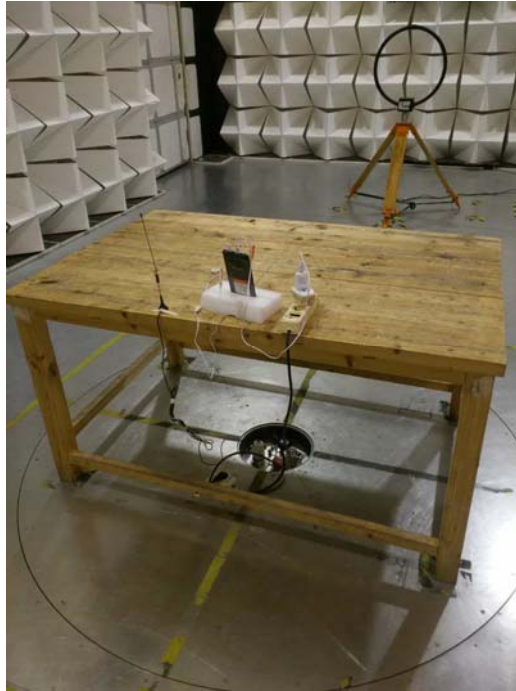

## Appendix WTS17S0373103E\_Photo

---

**2G/3G Setup photo Model S6000 FCC ID: 2AAA6-S6000**

**Photograph - Spurious Emissions Radiated Test Setup**

Below 30MHz Test Site 2#

For 30MHz-1000MHz Test Site 2#

## Appendix WTS17S0373103E\_Photo

---

For Above 1GHz Test Site 1#