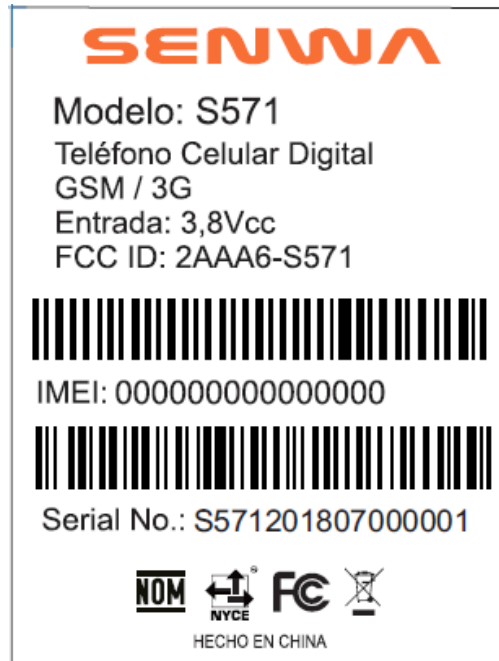

EXHIBIT A - FCC ID LABEL AND LOCATION

FCC ID Label

FCC ID Label Location Information

The label shown shall be permanently affixed at a conspicuous location on the device and be readily visible to the user at the time purchase (Labeling requirements per 2.925)