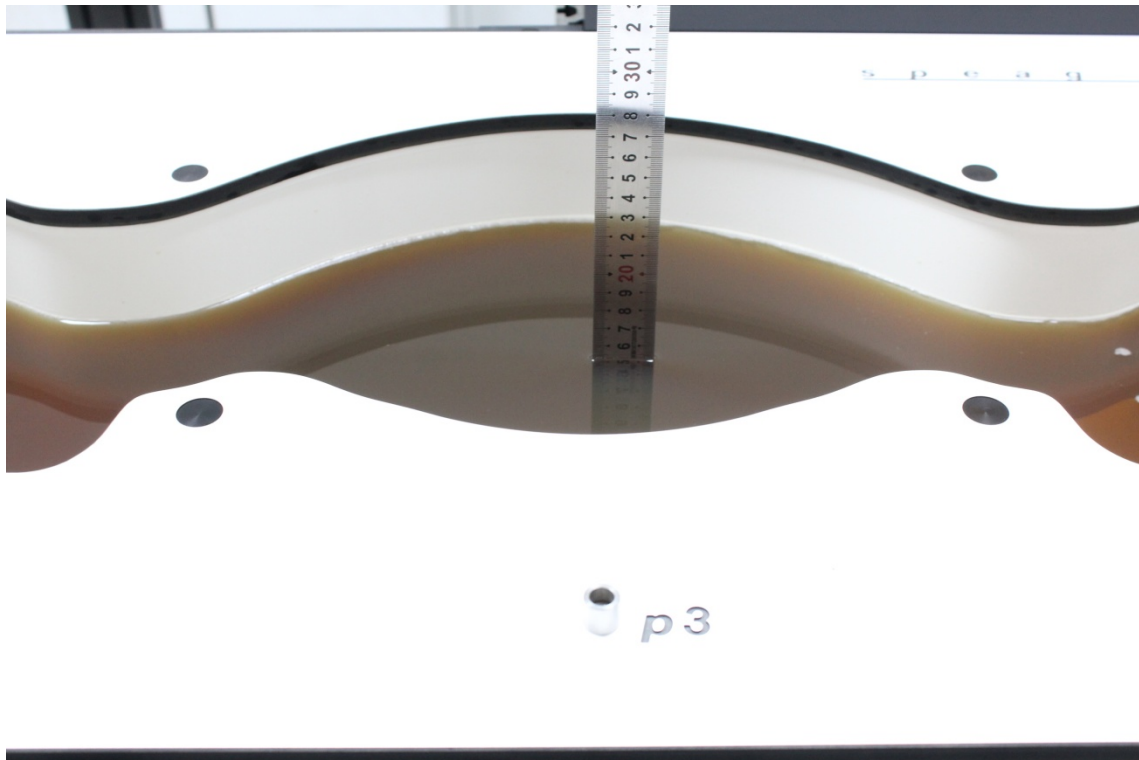

APPENDIX B EUT TEST POSITION PHOTOS

Liquid depth $\geq 15\text{cm}$

- Phantom: SAM-Twin V8.0 P1aP2a; Type: QD 000 P41 AA ; Serial: 1962

Head Left Cheek Setup Photo

Head Left Tilt Setup Photo

Head Right Cheek Setup Photo

Head Right Tilt Setup Photo

Body (Worn) Back Setup Photo (10mm)

Body Right Setup Photo (10mm)

Body Bottom Setup Photo (10mm)