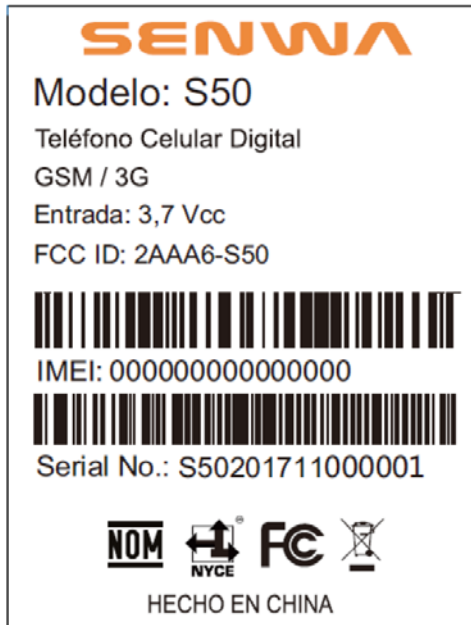

EXHIBIT A - FCC ID LABEL AND LOCATION

FCC ID Label

FCC ID Label Location Information

The label shown shall be permanently affixed at a conspicuous location on the device and be readily visible to the user at the time purchase (Labeling requirements per 2.925)