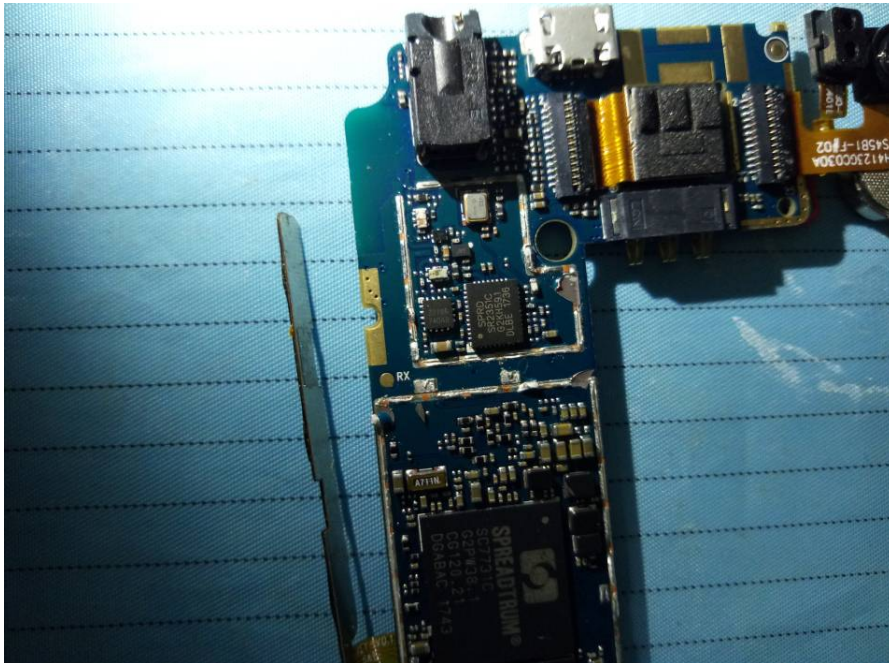

EXHIBIT C - EUT INTERNAL PHOTOGRAPHS

EUT – Cover off View 1

BT/ Wi-Fi/ GPS
Antenna

GSM/ WCDMA
Antenna

EUT – Cover off View 2

EUT – Cover off View 3

EUT – Main Board Top View

EUT – Main Board Top Shielding off View

EUT – Main Board Bottom View

EUT – Main Board Bottom Shielding off View

EUT – Main Chip 1 View

EUT – Main Chip 2 View

EUT – Main Chip 3 View

EUT – Battery Top View

EUT – Battery Bottom View