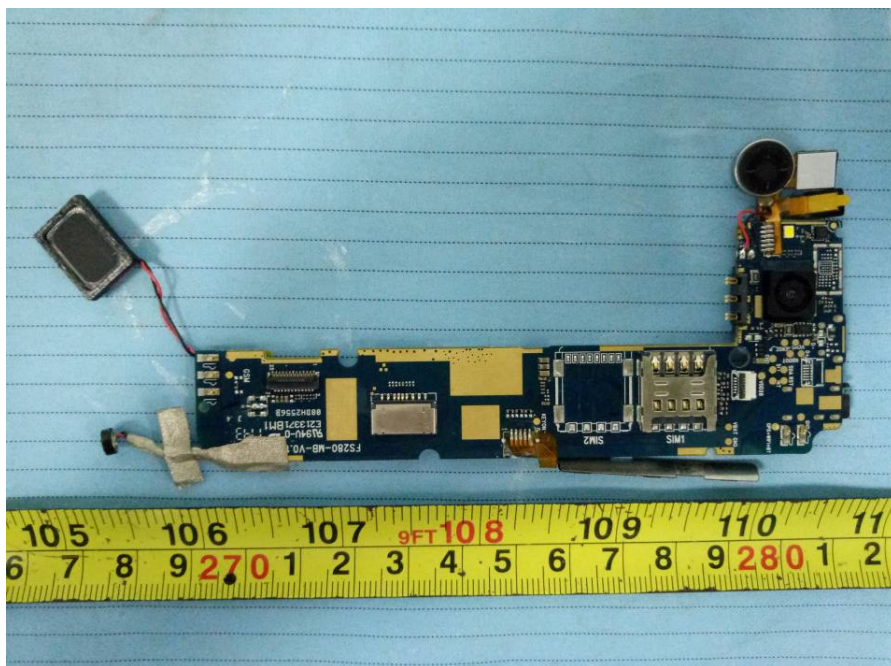

EXHIBIT C - EUT INTERNAL PHOTOGRAPHS

EUT – Cover off View 1

BT/ Wi-Fi/ GPS
Antenna

GSM/ WCDMA
Antenna

EUT – Cover off View 2

EUT – Cover off View 3

EUT – Main Board Top View

EUT – Main Board Top Shielding off View

EUT – Main Board Bottom View

EUT – Main Board Bottom Shielding off View

EUT – Main Chip 1 View

EUT – Main Chip 2 View

EUT – Main Chip 3 View

EUT – Battery Top View

EUT – Battery Bottom View