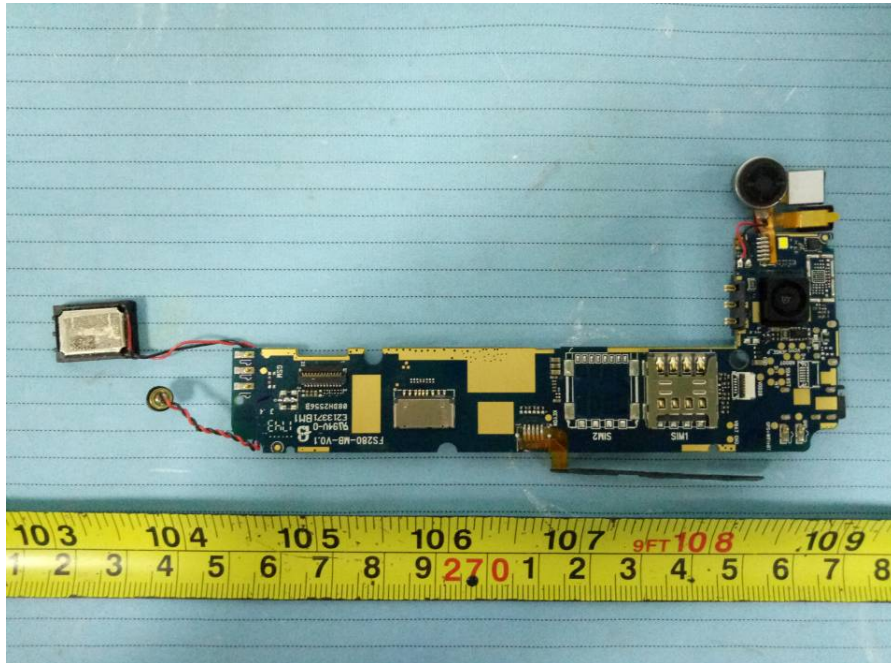

EXHIBIT C - EUT INTERNAL PHOTOGRAPHS

EUT – Cover off View 1

BT/ Wi-Fi/ GPS
Antenna

GSM/ WCDMA
Antenna

EUT – Cover off View 2

EUT – Cover off View 3

EUT – Main Board Top View

EUT – Main Board Top Shielding off View

EUT – Main Board Bottom View

EUT – Main Board Bottom Shielding off View

EUT – Main Chip 1 View

EUT – Main Chip 2 View

EUT – Main Chip 3 View

EUT – Battery Top View

EUT – Battery Bottom View