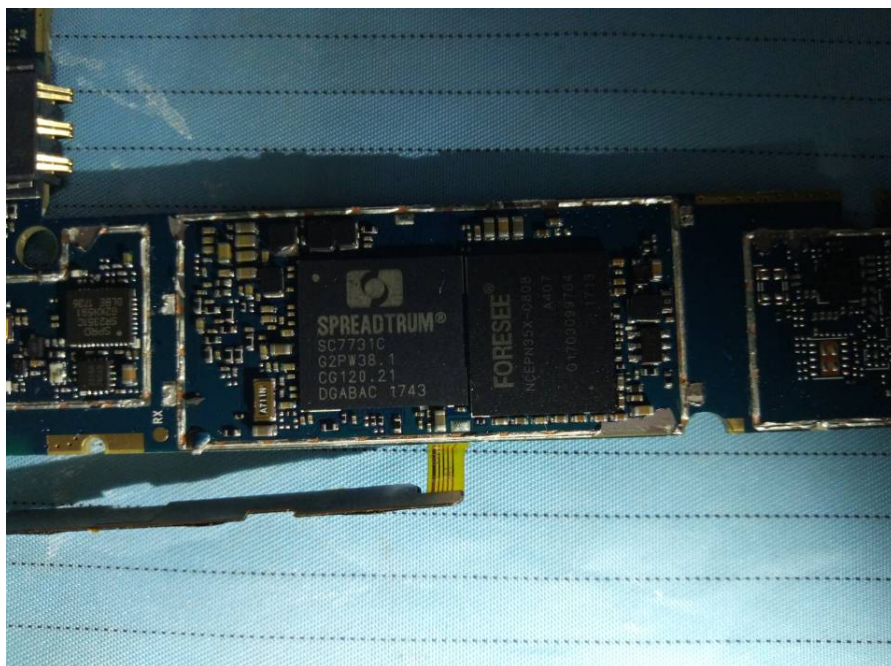

EXHIBIT C - EUT INTERNAL PHOTOGRAPHS

EUT – Cover off View 1

BT/ Wi-Fi/ GPS
Antenna

GSM/ WCDMA
Antenna

EUT – Cover off View 2

EUT – Cover off View 3

EUT – Main Board Top View

EUT – Main Board Top Shielding off View

EUT – Main Board Bottom View

EUT – Main Board Bottom Shielding off View

EUT – Main Chip 1 View

EUT – Main Chip 2 View

EUT – Main Chip 3 View

EUT – Battery Top View

EUT – Battery Bottom View