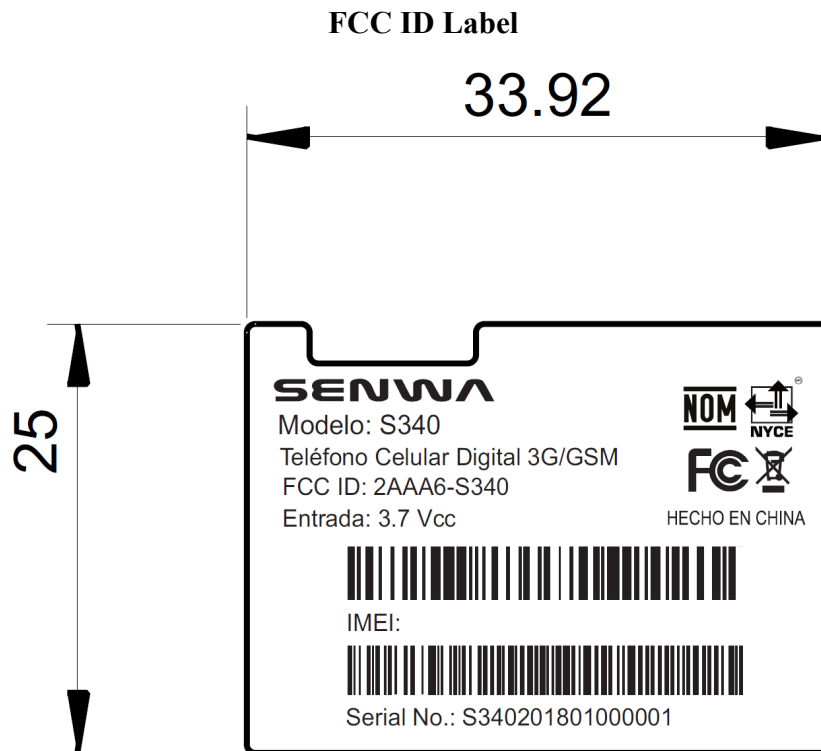

EXHIBIT A - FCC ID LABEL AND LOCATION

FCC ID Label Location Information

The label shown shall be permanently affixed at a conspicuous location on the device and be readily visible to the user at the time purchase (Labeling requirements per 2.925)