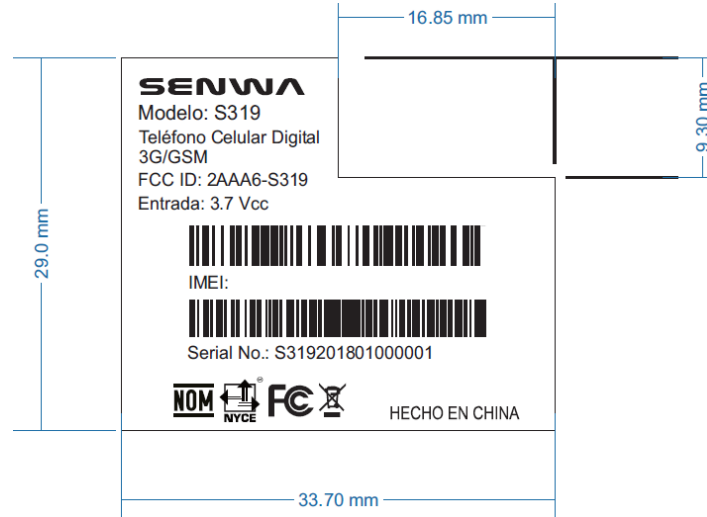

EXHIBIT A - FCC ID LABEL AND LOCATION

FCC ID Label

FCC ID Label Location Information

The label shown shall be permanently affixed at a conspicuous location on the device and be readily visible to the user at the time purchase (Labeling requirements per 2.925)