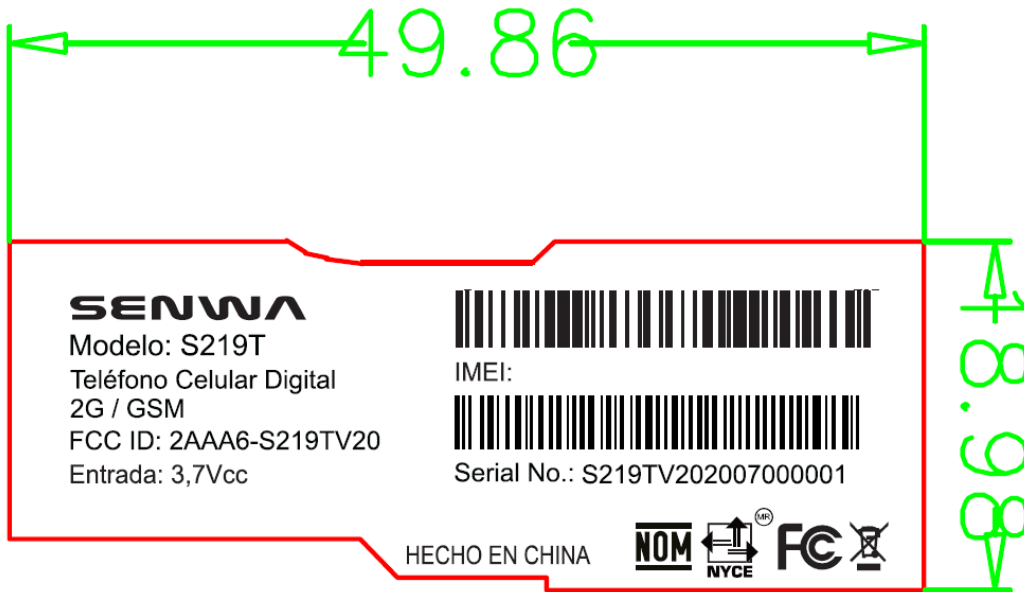

EXHIBIT A - FCC ID LABEL AND LOCATION

FCC ID Label

FCC ID Label Location Information

The label shown shall be permanently affixed at a conspicuous location on the device and be readily visible to the user at the time purchase (Labeling requirements per 2.925)