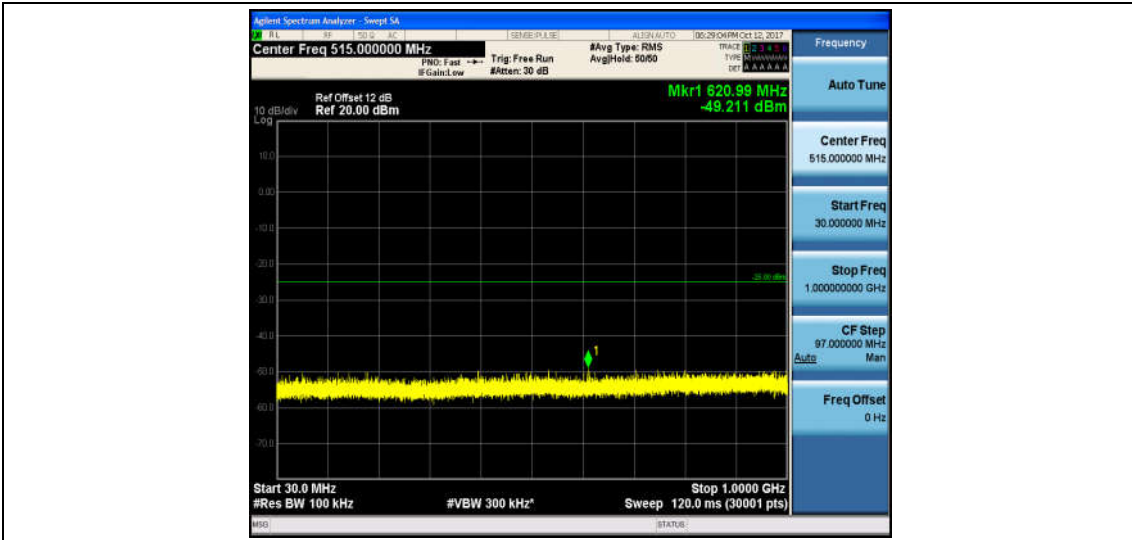

Band7_10MHz_QPSK_21400_1RB#0_Range2:1000~26000MHz_-32.91_PASS

Band7_10MHz_16QAM_21400_1RB#0_Range1:30~1000MHz_-48.48_PASS

Band7_10MHz_16QAM_21400_1RB#0_Range2:1000~26000MHz_-32.86_PASS

Band7_15MHz_QPSK_20825_1RB#0_Range1:30~1000MHz_-49.21_PASS