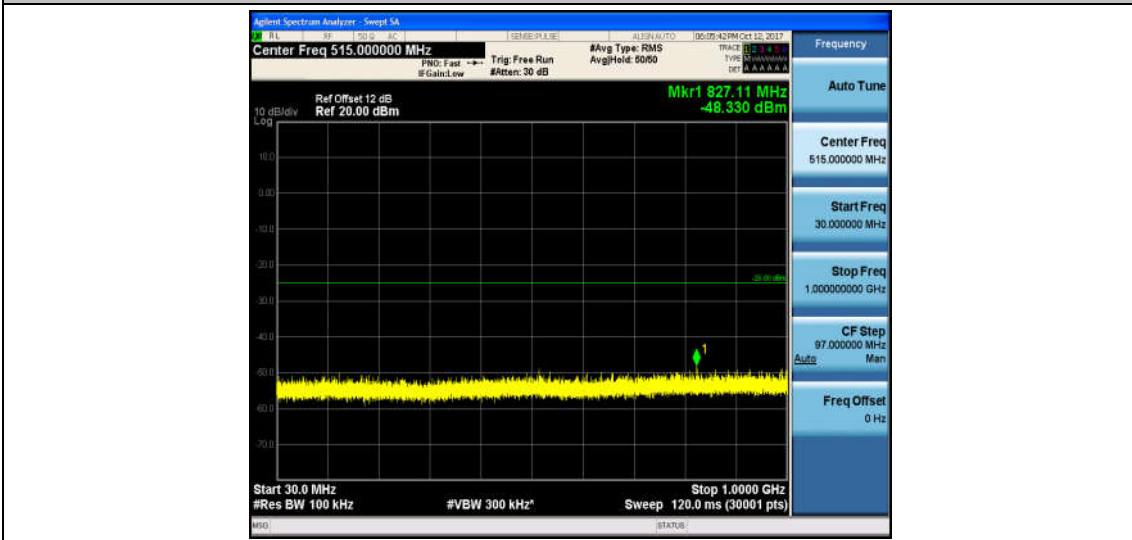

Band7_10MHz_QPSK_20800_1RB#0_Range2:1000~26000MHz_-32.92_PASS

Band7_10MHz_16QAM_20800_1RB#0_Range1:30~1000MHz_-47.77_PASS

Band7_10MHz_16QAM_20800_1RB#0_Range2:1000~26000MHz_-32.85_PASS

Band7_10MHz_QPSK_21100_1RB#0_Range1:30~1000MHz_-48.33_PASS