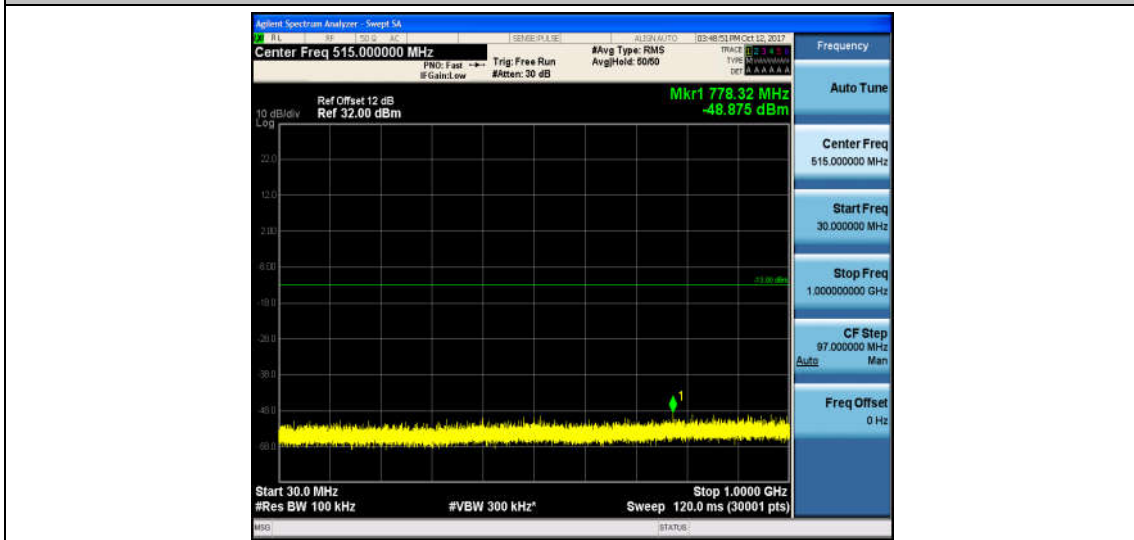

Band4_1.4MHz_QPSK_20175_1RB#0_Range2:1000~26000MHz_-32.84_PASS

Band4_1.4MHz_16QAM_20175_1RB#0_Range1:30~1000MHz_-49.17_PASS

Band4_1.4MHz_16QAM_20175_1RB#0_Range2:1000~26000MHz_-33.11_PASS

Band4_1.4MHz_QPSK_20393_1RB#0_Range1:30~1000MHz_-48.88_PASS