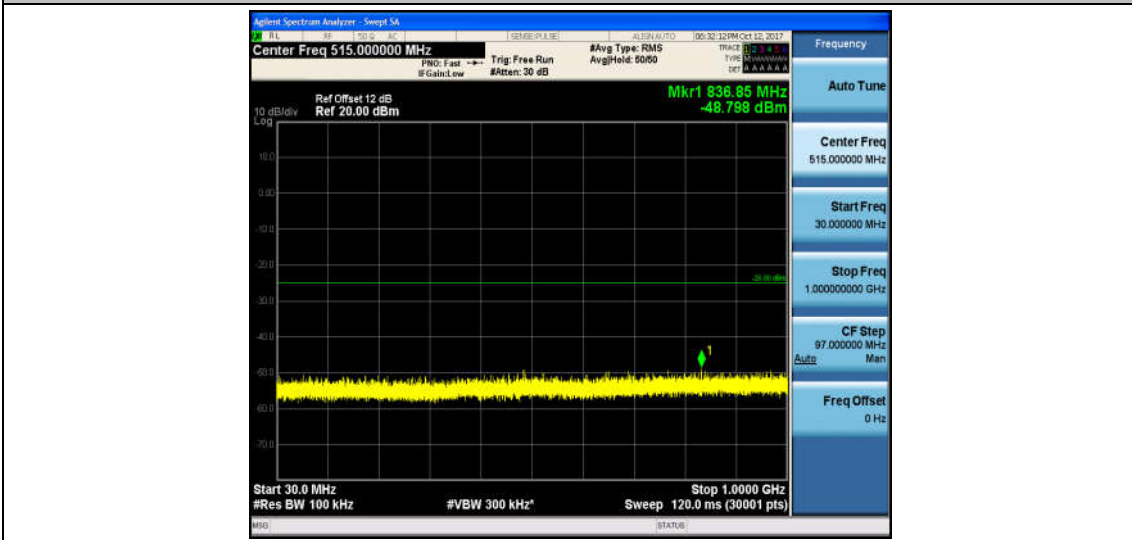

Band7_15MHz_16QAM_21375_1RB#0_Range1:30~1000MHz_-48.8_PASS

Band7_15MHz_16QAM_21375_1RB#0_Range2:1000~26000MHz_-32.8_PASS