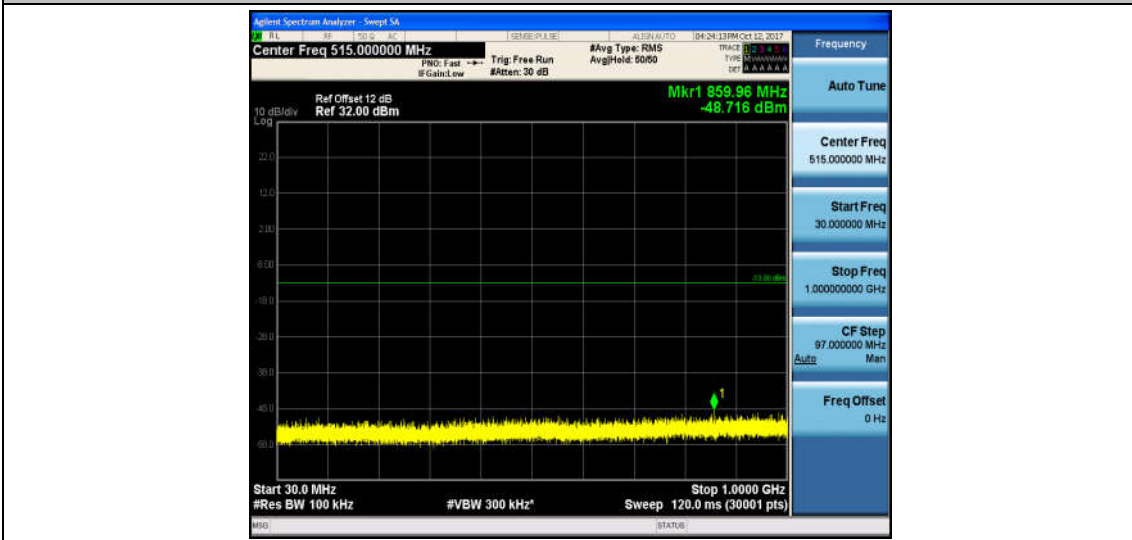

Band4_5MHz_16QAM_20375_1RB#0_Range1:30~1000MHz_-48.72_PASS

Band4_5MHz_16QAM_20375_1RB#0_Range2:1000~26000MHz_-32.81_PASS