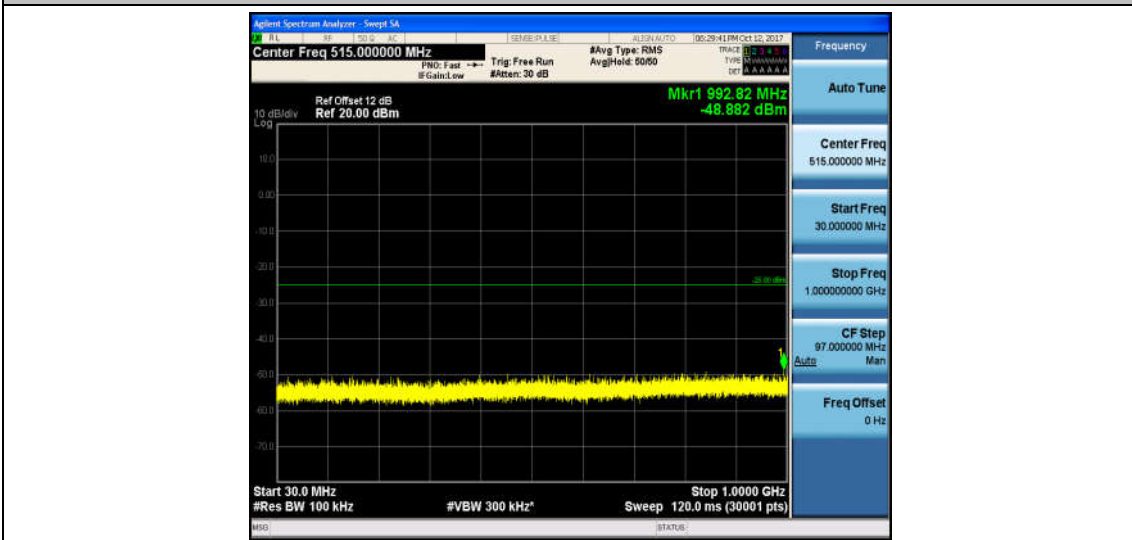

Band7_15MHz_16QAM_20825_1RB#0_Range1:30~1000MHz_-48.88_PASS

Band7_15MHz_16QAM_20825_1RB#0_Range2:1000~26000MHz_-32.81_PASS