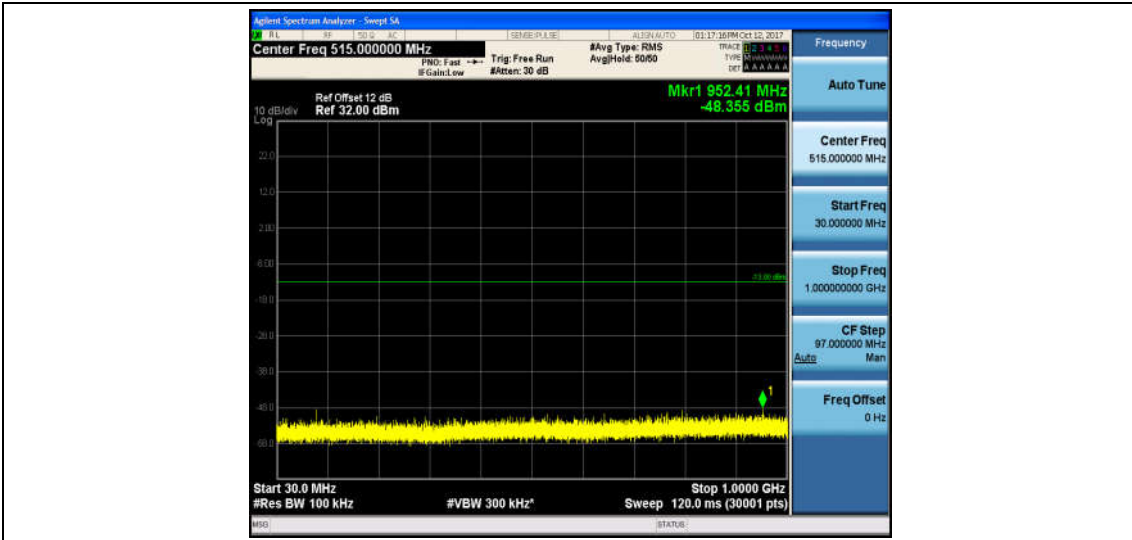

Band2_15MHz_16QAM_18900_1RB#0_Range1:30~1000MHz_-48.36_PASS

Band2_15MHz_16QAM_18900_1RB#0_Range2:1000~26000MHz_-32.8_PASS