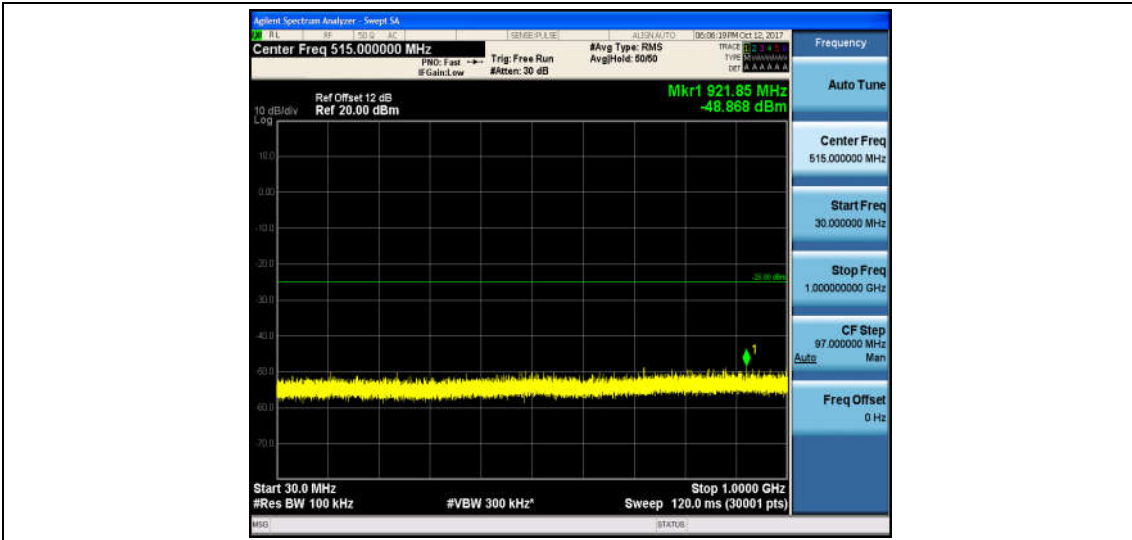

Band7_10MHz_16QAM_21100_1RB#0_Range1:30~1000MHz_-48.87_PASS

Band7_10MHz_16QAM_21100_1RB#0_Range2:1000~26000MHz_-32.69_PASS