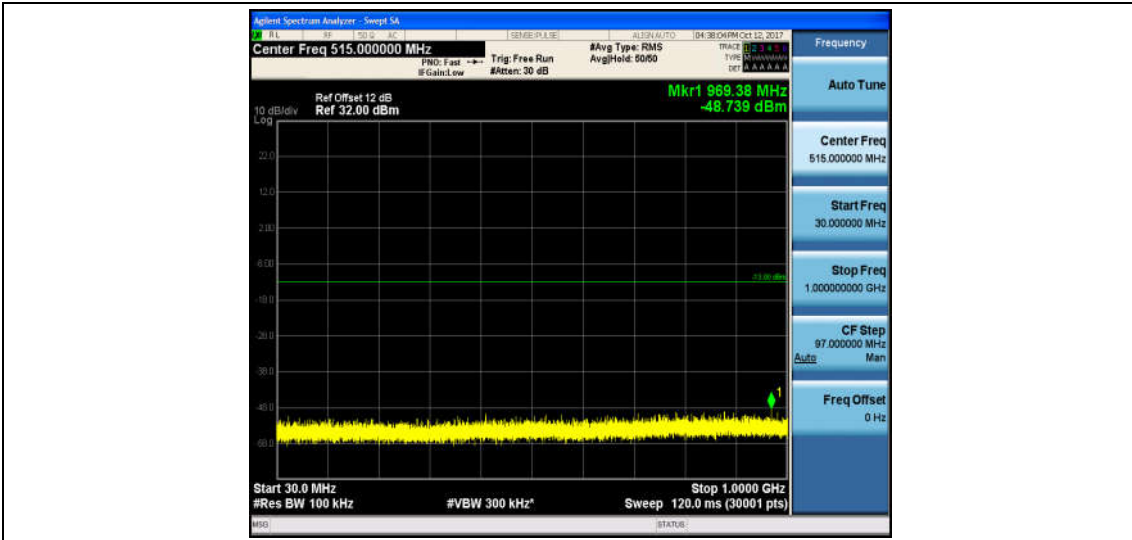

Band4_10MHz_16QAM_20175_1RB#0_Range1:30~1000MHz_-48.74_PASS

Band4_10MHz_16QAM_20175_1RB#0_Range2:1000~26000MHz_-32.75_PASS