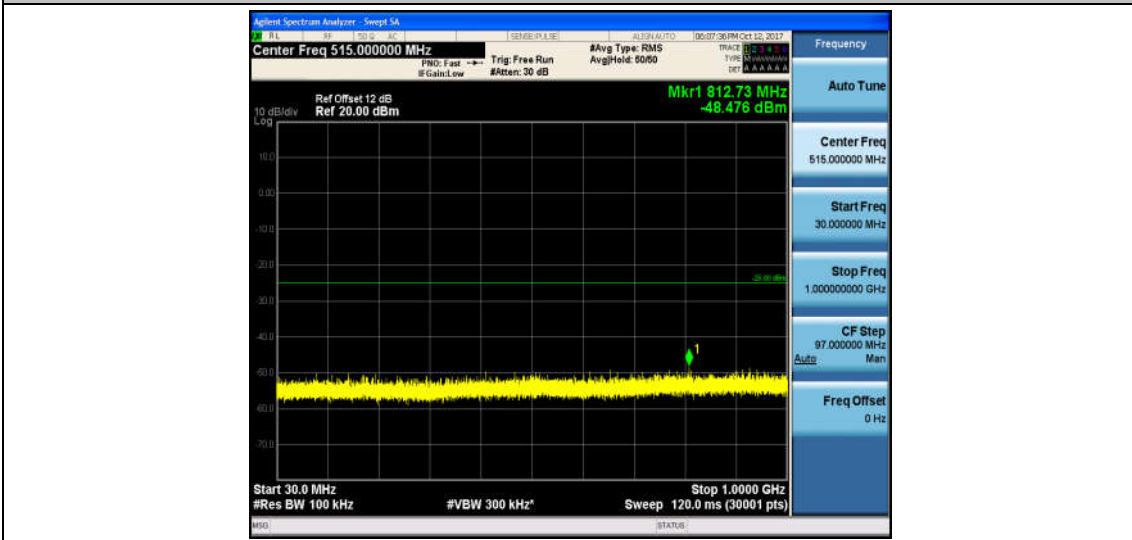

Band7_10MHz_16QAM_21400_1RB#0_Range1:30~1000MHz_-48.48_PASS

Band7_10MHz_16QAM_21400_1RB#0_Range2:1000~26000MHz_-32.86_PASS