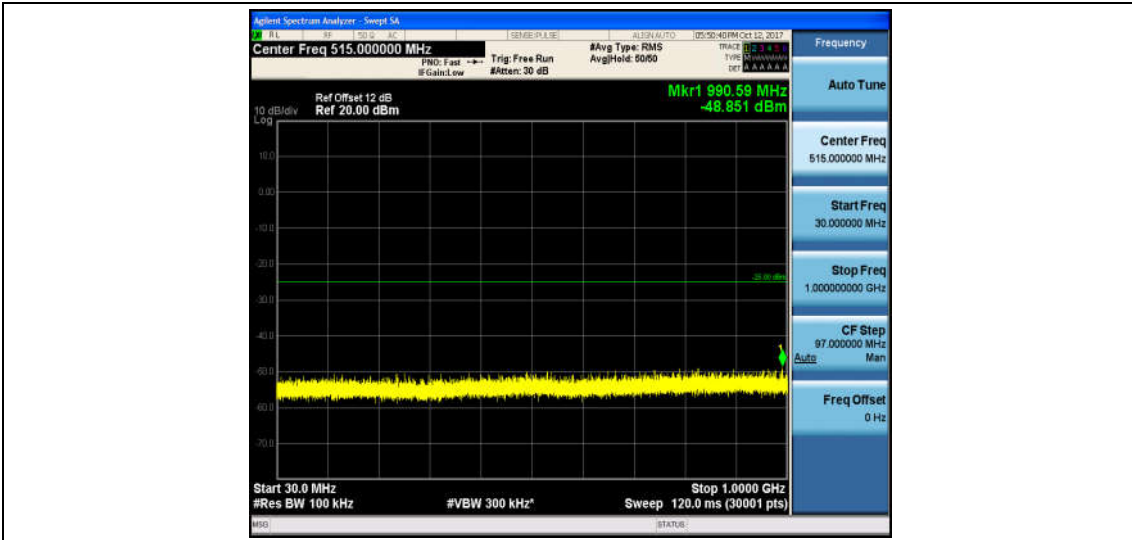

Band7_5MHz_16QAM_21100_1RB#0_Range1:30~1000MHz_-48.85_PASS

Band7_5MHz_16QAM_21100_1RB#0_Range2:1000~26000MHz_-32.86_PASS