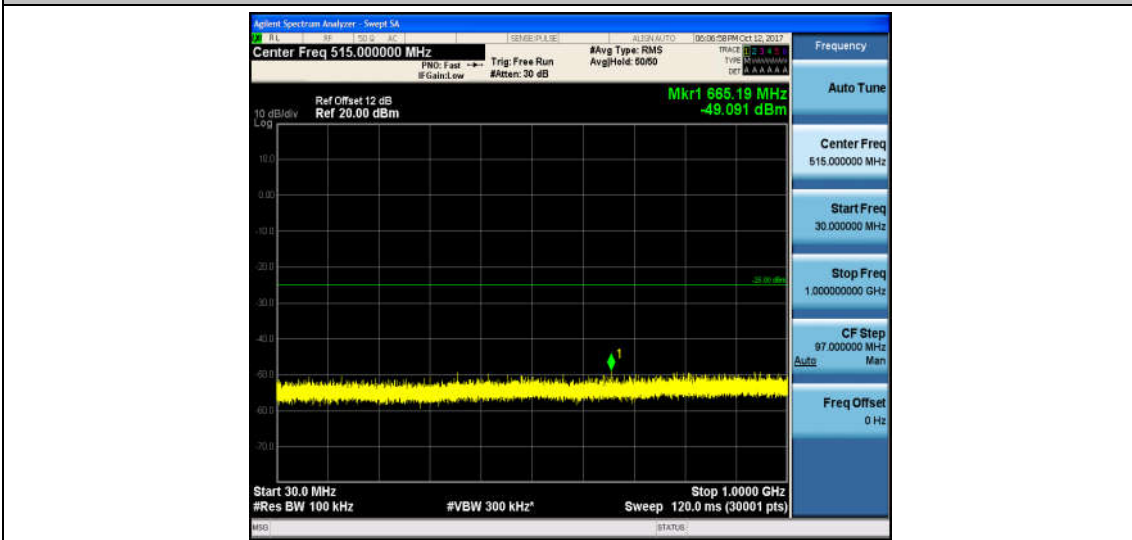

Band7_10MHz_QPSK_21100_1RB#0_Range2:1000~26000MHz_-32.89_PASS

Band7_10MHz_16QAM_21100_1RB#0_Range1:30~1000MHz_-48.87_PASS

Band7_10MHz_16QAM_21100_1RB#0_Range2:1000~26000MHz_-32.69_PASS

Band7_10MHz_QPSK_21400_1RB#0_Range1:30~1000MHz_-49.09_PASS