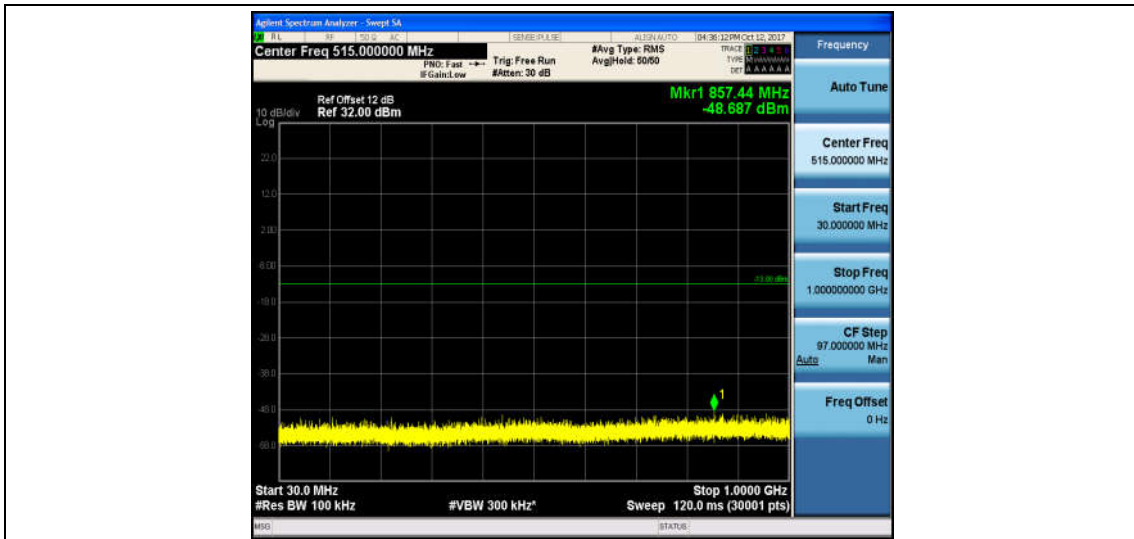

Band4_5MHz_QPSK_20375_1RB#0_Range2:1000~26000MHz_-32.94_PASS

Band4_5MHz_16QAM_20375_1RB#0_Range1:30~1000MHz_-48.72_PASS

Band4_5MHz_16QAM_20375_1RB#0_Range2:1000~26000MHz_-32.81_PASS

Band4_10MHz_QPSK_20000_1RB#0_Range1:30~1000MHz_-48.69_PASS