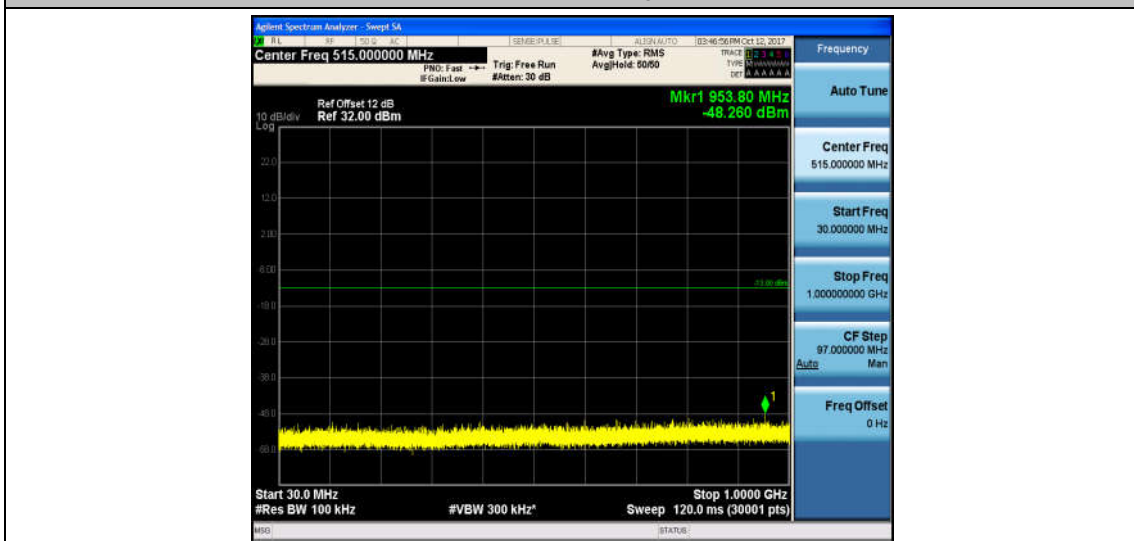

Band4_1.4MHz_16QAM_19957_1RB#0_Range1:30~1000MHz_-48.26_PASS

Band4_1.4MHz_16QAM_19957_1RB#0_Range2:1000~26000MHz_-32.85_PASS