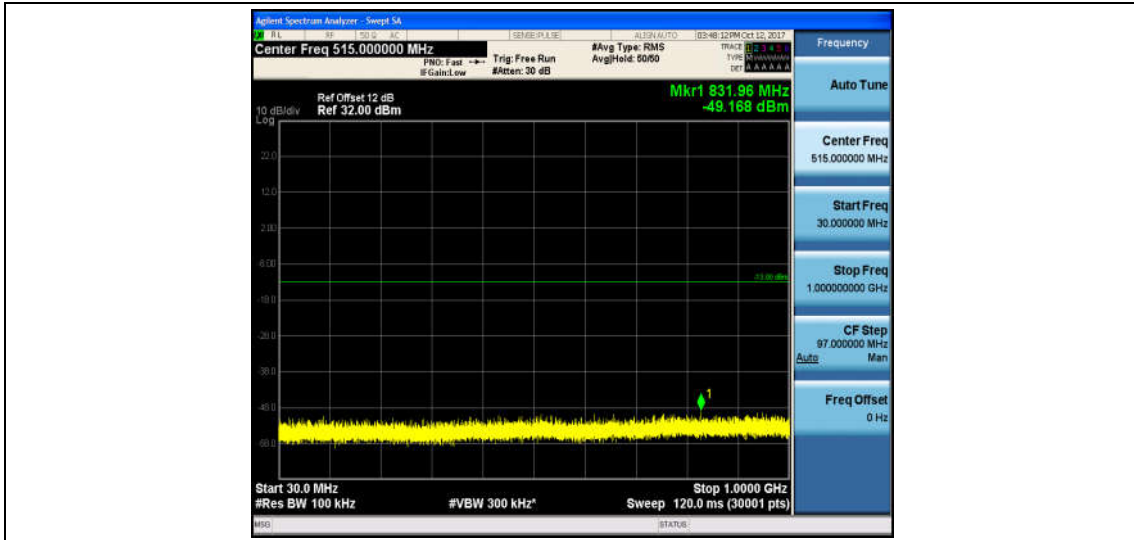

Band4_1.4MHz_16QAM_20175_1RB#0_Range1:30~1000MHz_-49.17_PASS

Band4_1.4MHz_16QAM_20175_1RB#0_Range2:1000~26000MHz_-33.11_PASS