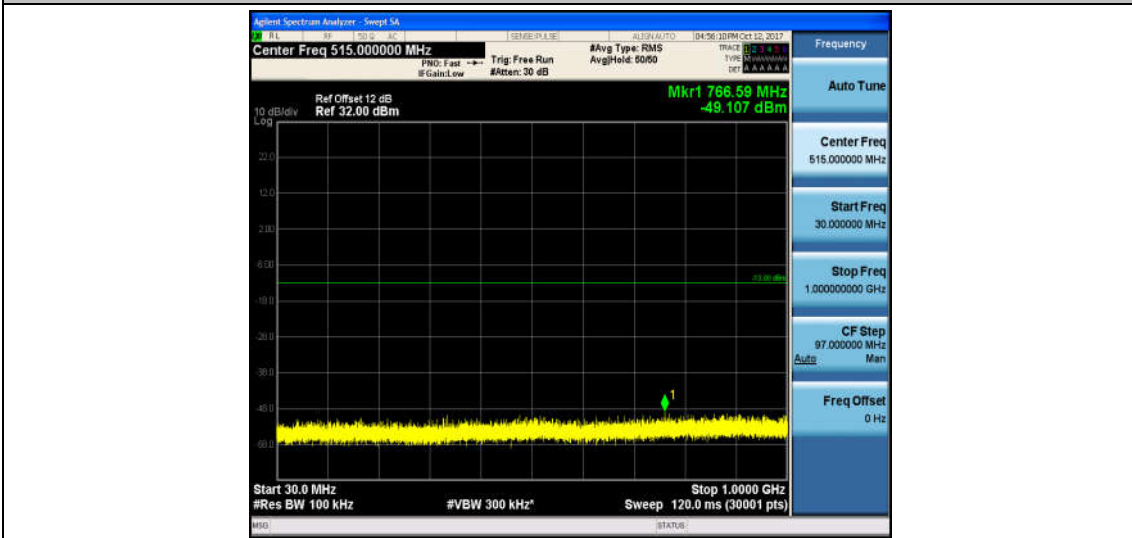

Band4_15MHz_16QAM_20325_1RB#0_Range1:30~1000MHz_-49.11_PASS

Band4_15MHz_16QAM_20325_1RB#0_Range2:1000~26000MHz_-32.66_PASS