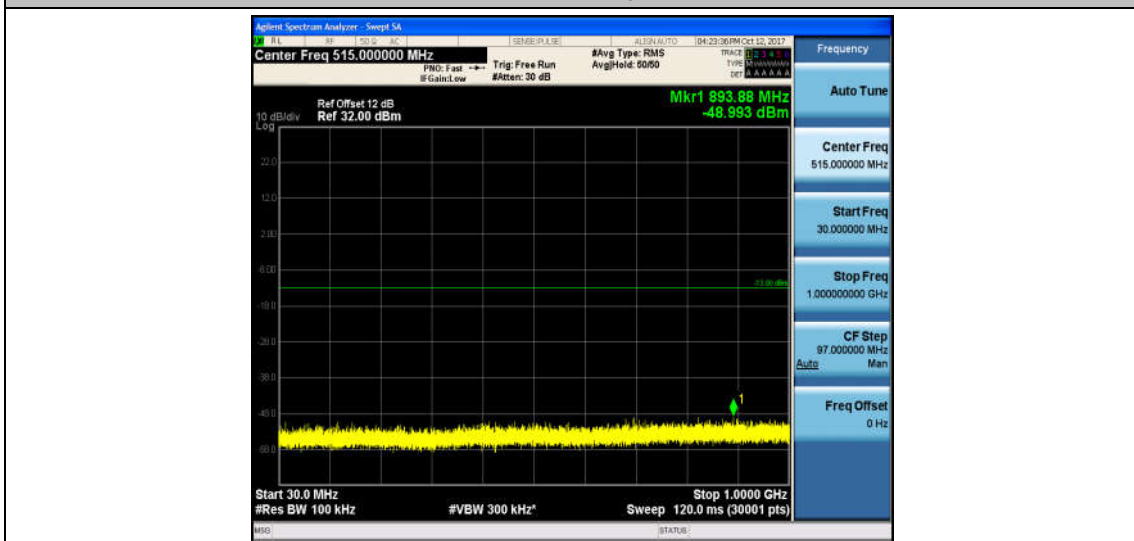

Band4_5MHz_QPSK_20175_1RB#0_Range2:1000~26000MHz_-33_PASS

Band4_5MHz_16QAM_20175_1RB#0_Range1:30~1000MHz_-48.54_PASS

Band4_5MHz_16QAM_20175_1RB#0_Range2:1000~26000MHz_-33.01_PASS

Band4_5MHz_QPSK_20375_1RB#0_Range1:30~1000MHz_-48.99_PASS