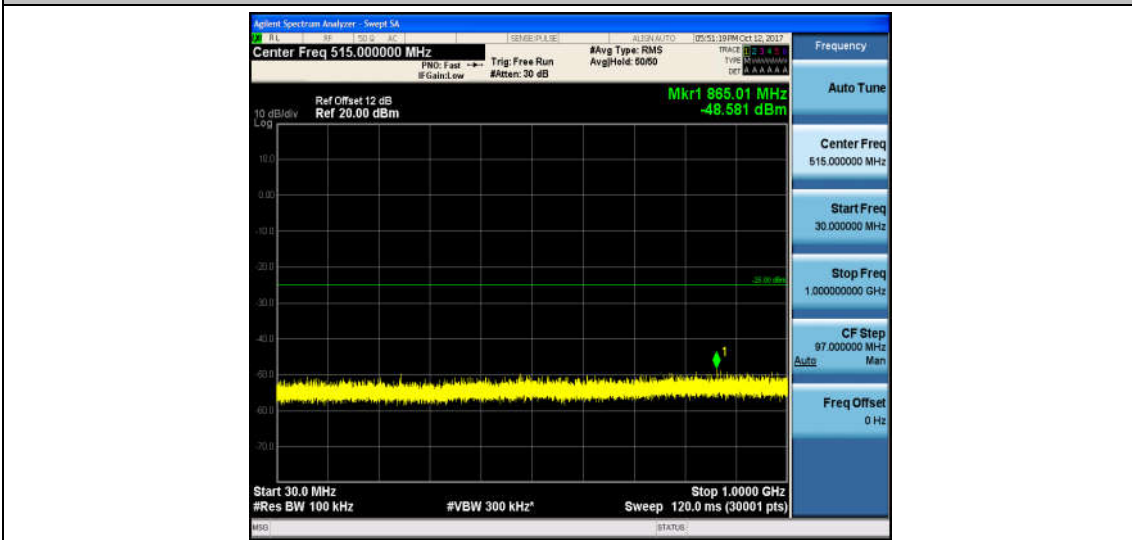

Band7_5MHz_QPSK_21100_1RB#0_Range2:1000~2600MHz_-32.69_PASS

Band7_5MHz_16QAM_21100_1RB#0_Range1:30~1000MHz_-48.85_PASS

Band7_5MHz_16QAM_21100_1RB#0_Range2:1000~26000MHz_-32.86_PASS

Band7_5MHz_QPSK_21425_1RB#0_Range1:30~1000MHz_-48.58_PASS