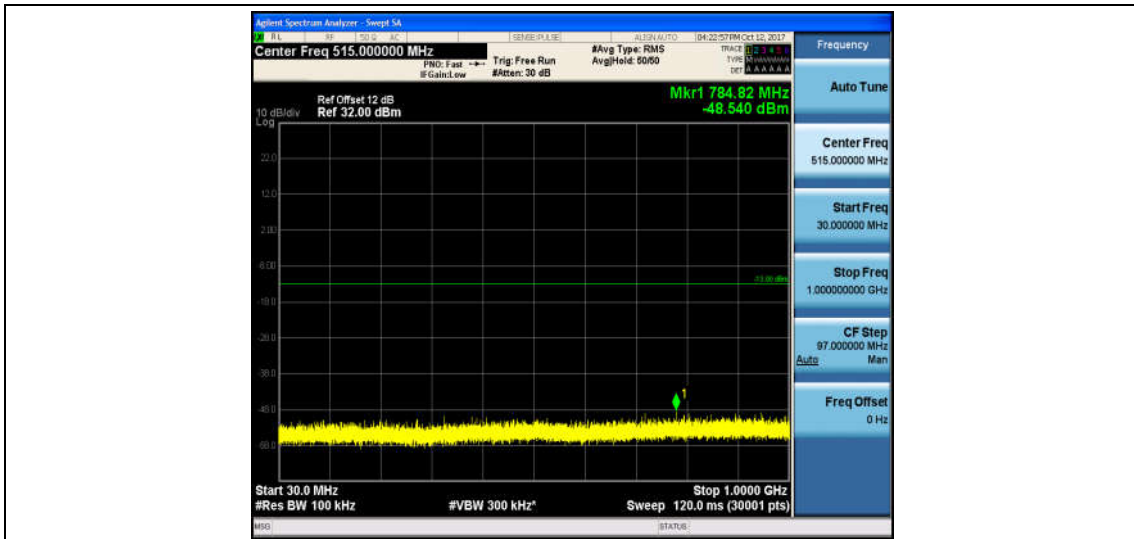

Band4_5MHz_16QAM_20175_1RB#0_Range1:30~1000MHz_-48.54_PASS

Band4_5MHz_16QAM_20175_1RB#0_Range2:1000~26000MHz_-33.01_PASS