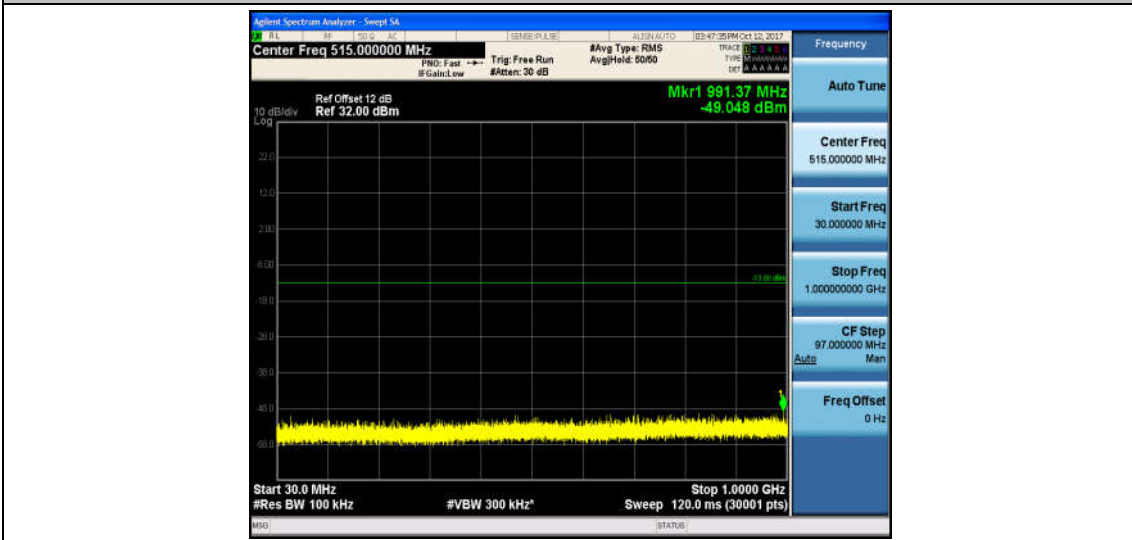

Band4_1.4MHz_QPSK_19957_1RB#0_Range2:1000~26000MHz_-32.86_PASS

Band4_1.4MHz_16QAM_19957_1RB#0_Range1:30~1000MHz_-48.26_PASS

Band4_1.4MHz_16QAM_19957_1RB#0_Range2:1000~26000MHz_-32.85_PASS

Band4_1.4MHz_QPSK_20175_1RB#0_Range1:30~1000MHz_-49.05_PASS