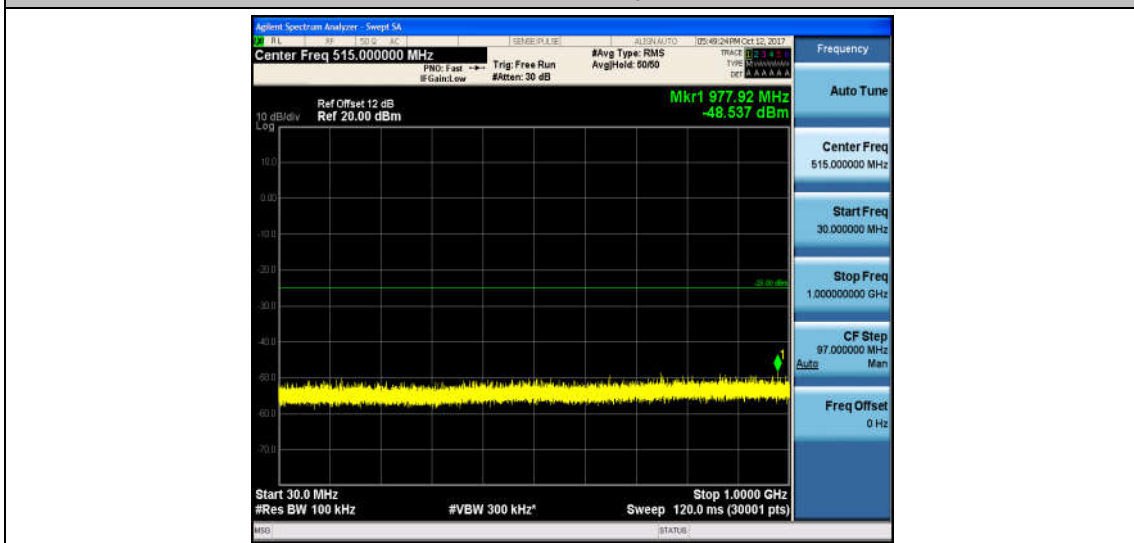

Band7_5MHz_16QAM_20775_1RB#0_Range1:30~1000MHz_-48.54_PASS

Band7_5MHz_16QAM_20775_1RB#0_Range2:1000~26000MHz_-32.81_PASS