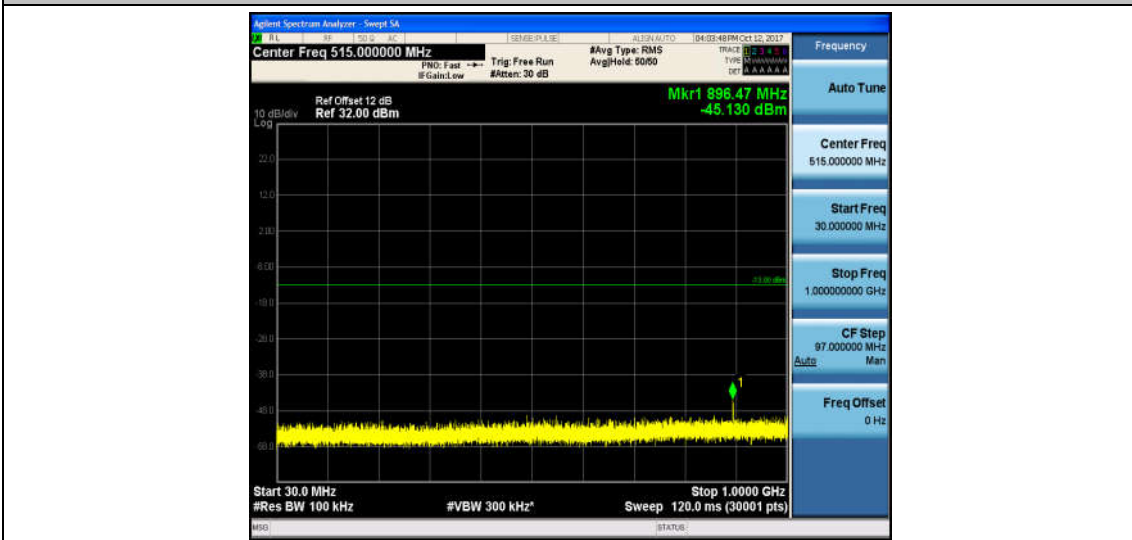

Band4_3MHz_16QAM_19965_1RB#0_Range1:30~1000MHz_-45.13_PASS

Band4_3MHz_16QAM_19965_1RB#0_Range2:1000~26000MHz_-33.1_PASS