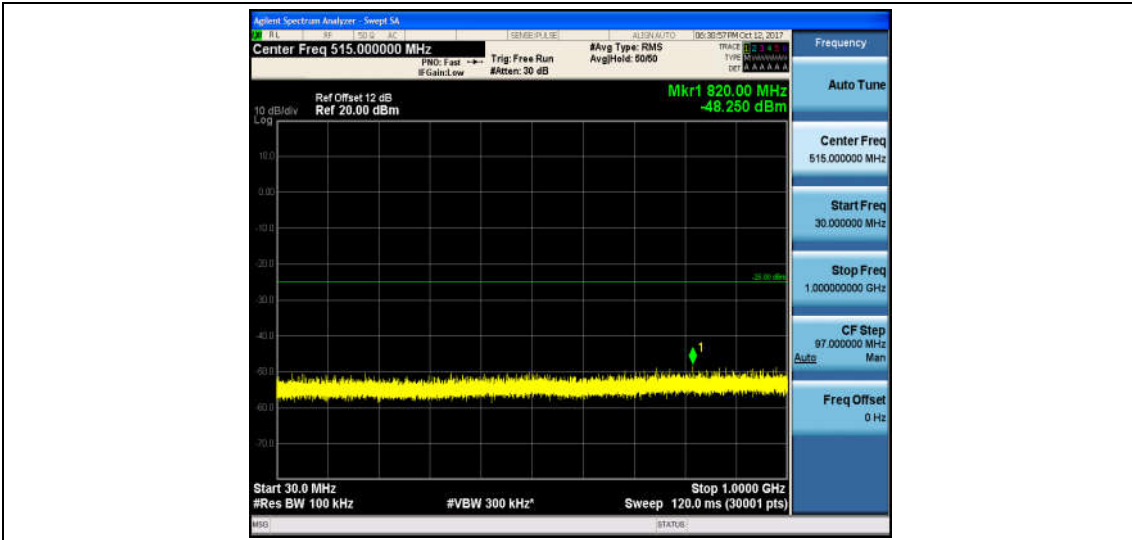

Band7_15MHz_16QAM_21100_1RB#0_Range1:30~1000MHz_-48.25_PASS

Band7_15MHz_16QAM_21100_1RB#0_Range2:1000~26000MHz_-33.01_PASS