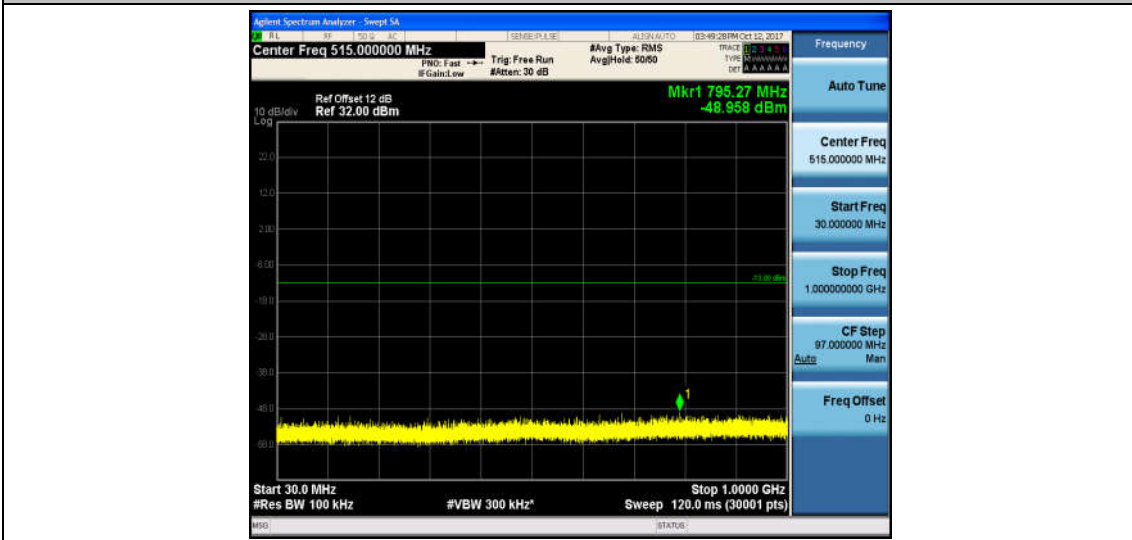

Band4_1.4MHz_16QAM_20393_1RB#0_Range1:30~1000MHz_-48.96_PASS

Band4_1.4MHz_16QAM_20393_1RB#0_Range2:1000~26000MHz_-32.9_PASS