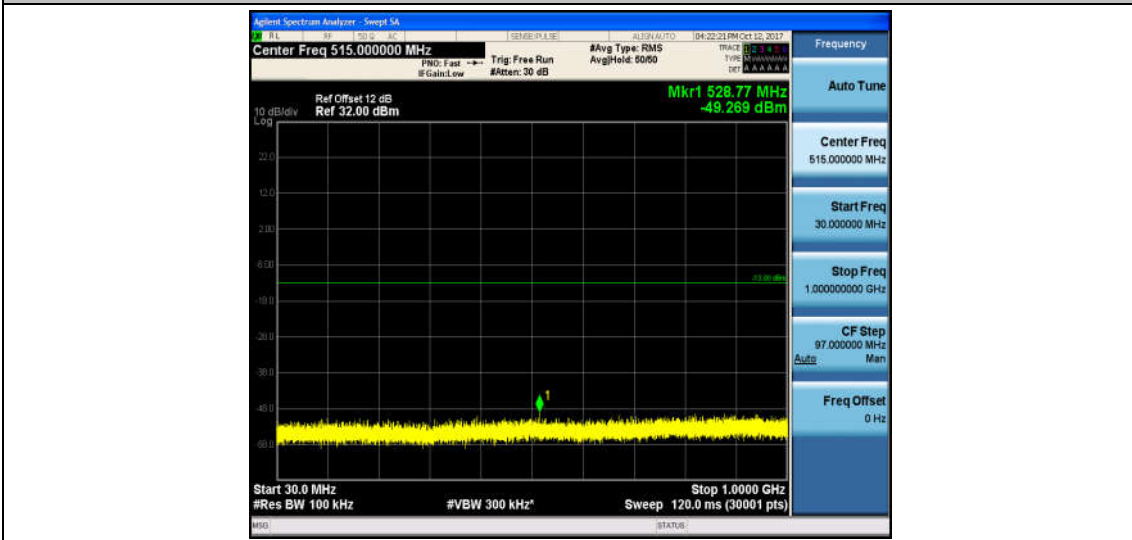

Band4_5MHz_QPSK_19975_1RB#0_Range2:1000~26000MHz_-32.92_PASS

Band4_5MHz_16QAM_19975_1RB#0_Range1:30~1000MHz_-48.38_PASS

Band4_5MHz_16QAM_19975_1RB#0_Range2:1000~26000MHz_-32.81_PASS

Band4_5MHz_QPSK_20175_1RB#0_Range1:30~1000MHz_-49.27_PASS