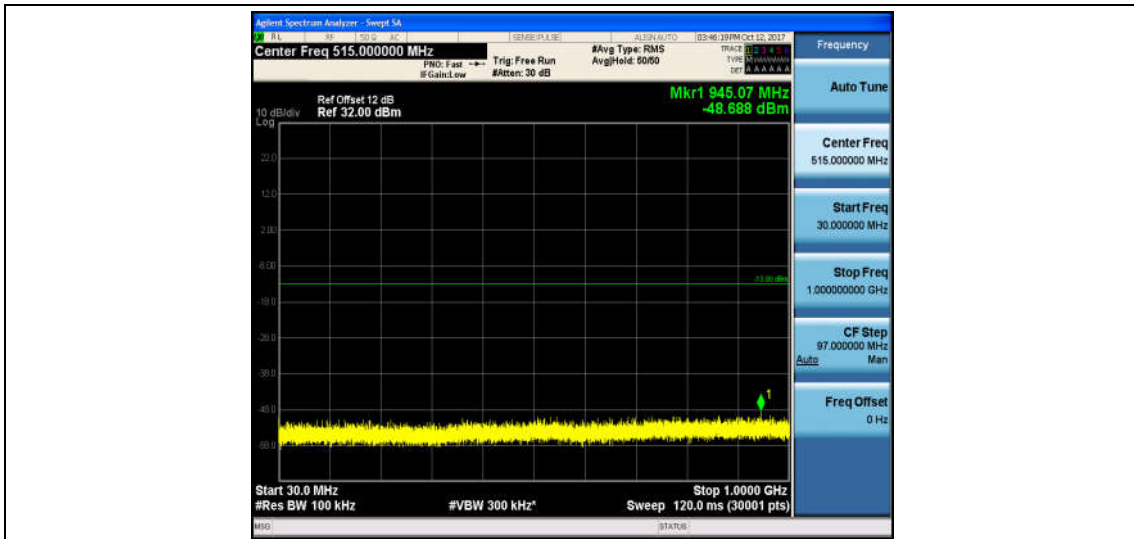

Band2_20MHz_QPSK_19100_1RB#0_Range2:1000~26000MHz_-32.91_PASS

Band2_20MHz_16QAM_19100_1RB#0_Range1:30~1000MHz_-46.97_PASS

Band2_20MHz_16QAM_19100_1RB#0_Range2:1000~26000MHz_-32.79_PASS

Band4_1.4MHz_QPSK_19957_1RB#0_Range1:30~1000MHz_-48.69_PASS