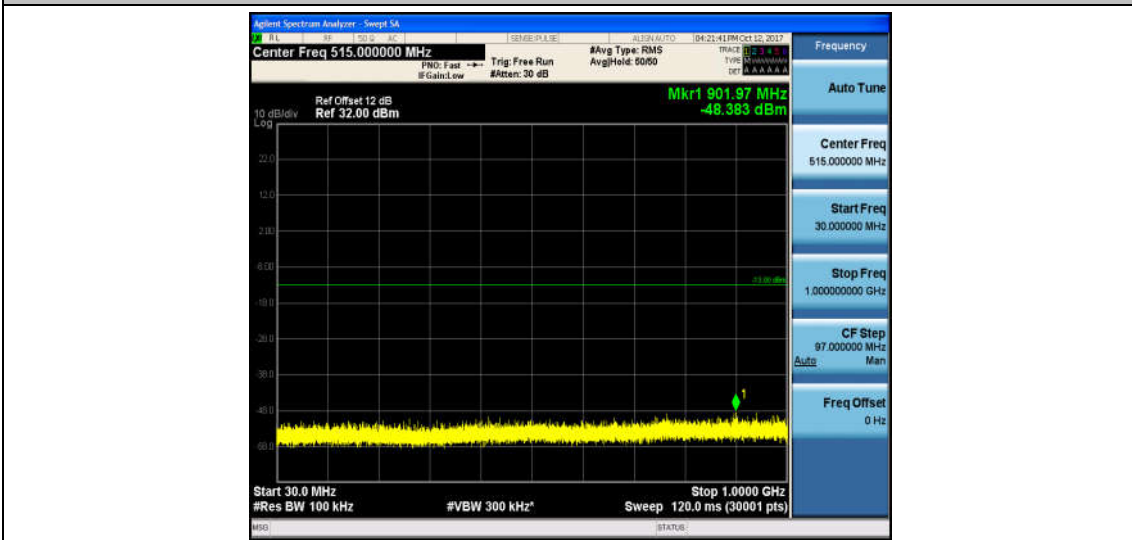

Band4_5MHz_16QAM_19975_1RB#0_Range1:30~1000MHz_-48.38_PASS

Band4_5MHz_16QAM_19975_1RB#0_Range2:1000~26000MHz_-32.81_PASS