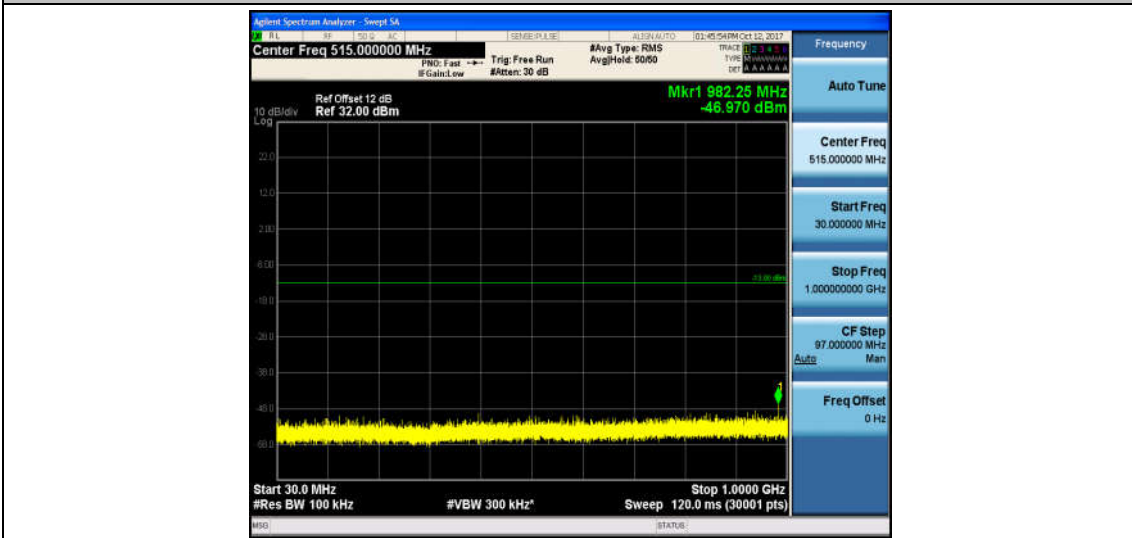

Band2_20MHz_16QAM_19100_1RB#0_Range1:30~1000MHz_-46.97_PASS

Band2_20MHz_16QAM_19100_1RB#0_Range2:1000~26000MHz_-32.79_PASS