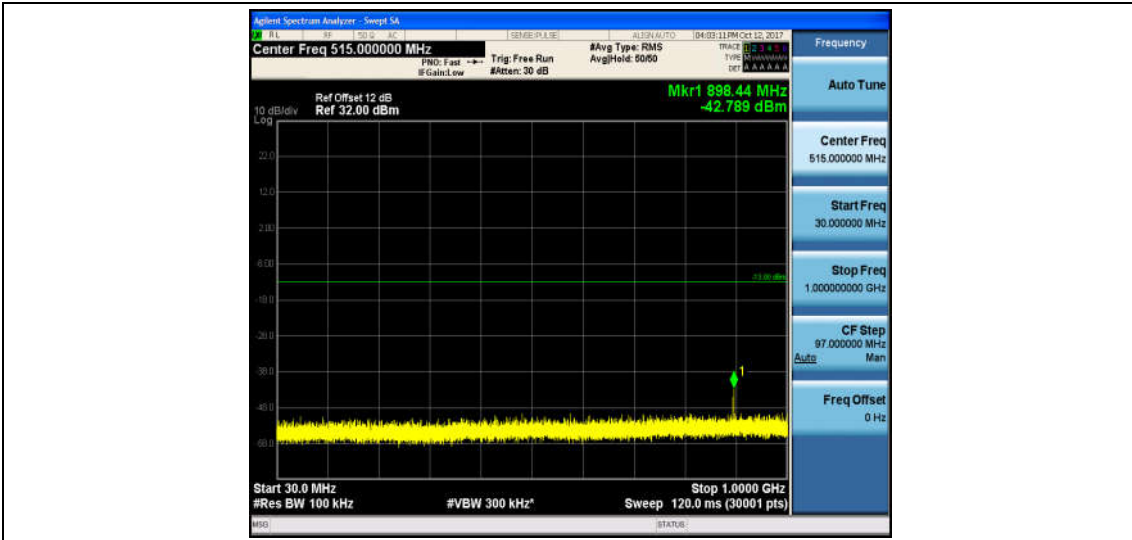

Band4_1.4MHz_QPSK_20393_1RB#0_Range2:1000~26000MHz_-32.78_PASS

Band4_1.4MHz_16QAM_20393_1RB#0_Range1:30~1000MHz_-48.96_PASS

Band4_1.4MHz_16QAM_20393_1RB#0_Range2:1000~26000MHz_-32.9_PASS

Band4_3MHz_QPSK_19965_1RB#0_Range1:30~1000MHz_-42.79_PASS