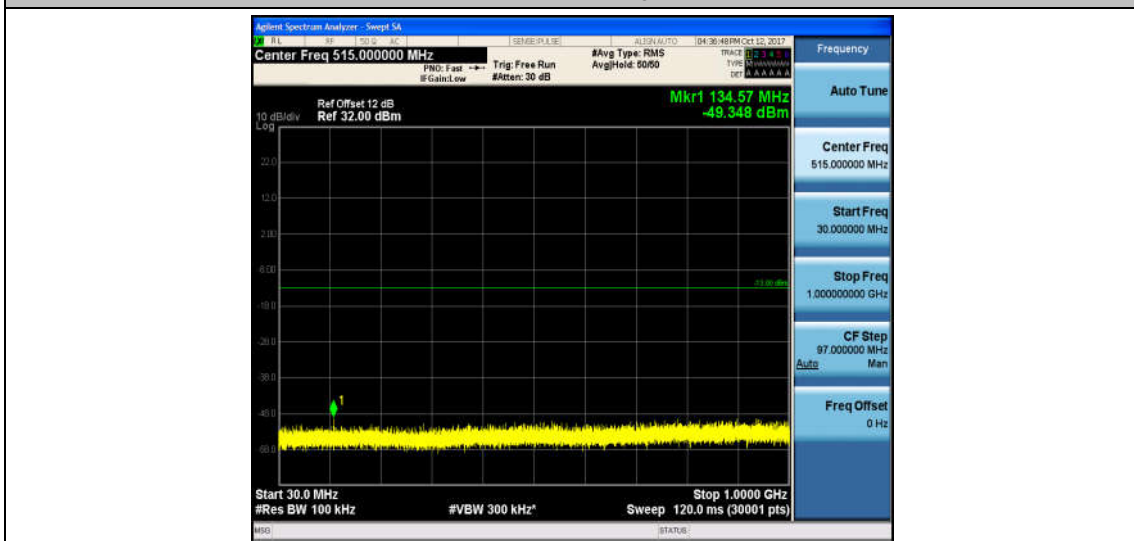

Band4_10MHz_16QAM_20000_1RB#0_Range1:30~1000MHz_-49.35_PASS

Band4_10MHz_16QAM_20000_1RB#0_Range2:1000~26000MHz_-32.9_PASS