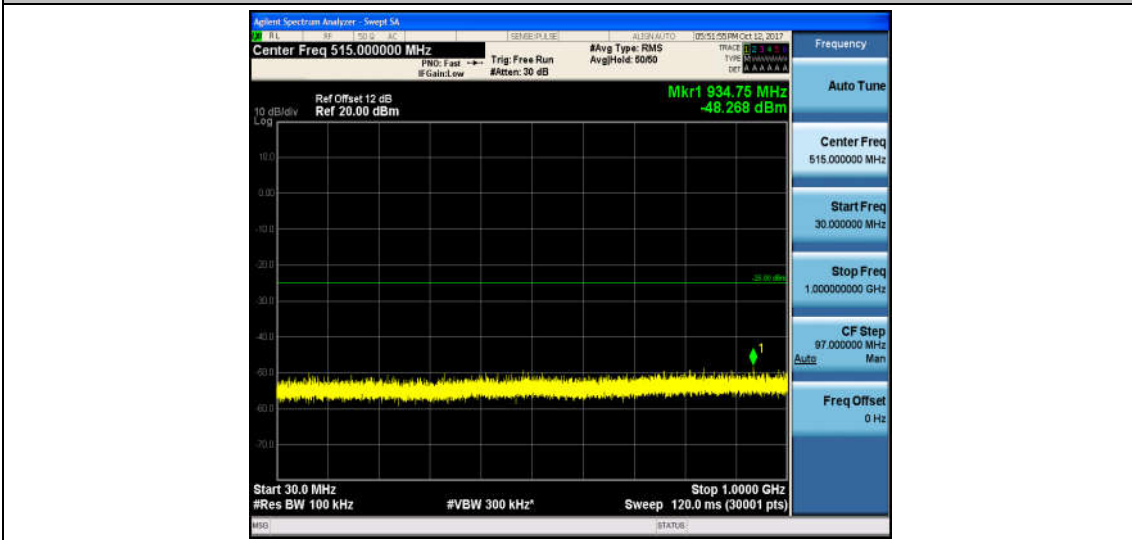

Band7_5MHz_16QAM_21425_1RB#0_Range1:30~1000MHz_-48.27_PASS

Band7_5MHz_16QAM_21425_1RB#0_Range2:1000~26000MHz_-32.79_PASS