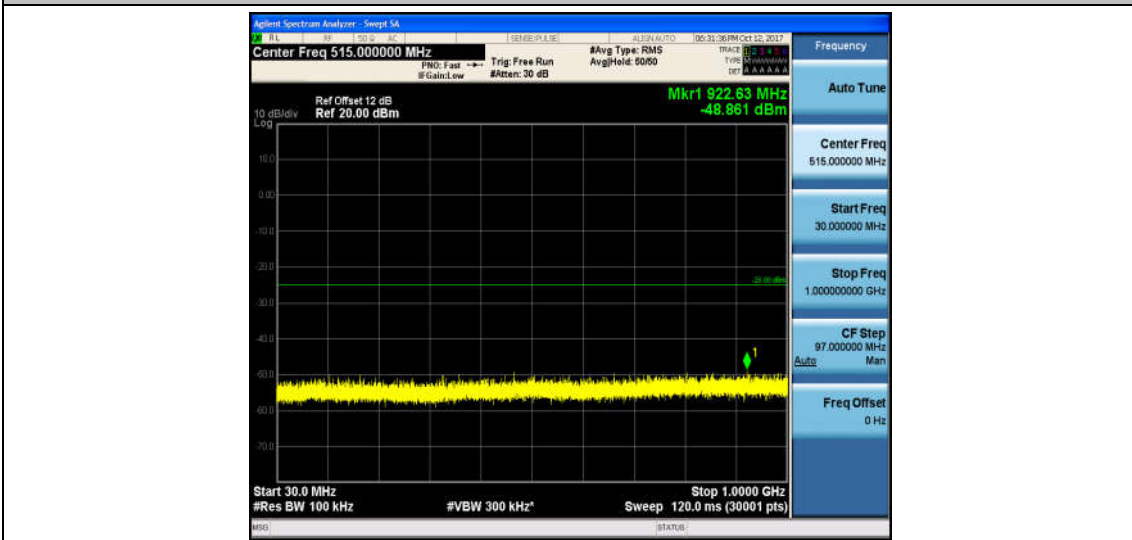

Band7_15MHz_QPSK_21100_1RB#0_Range2:1000~26000MHz_-32.92_PASS

Band7_15MHz_16QAM_21100_1RB#0_Range1:30~1000MHz_-48.25_PASS

Band7_15MHz_16QAM_21100_1RB#0_Range2:1000~26000MHz_-33.01_PASS

Band7_15MHz_QPSK_21375_1RB#0_Range1:30~1000MHz_-48.86_PASS