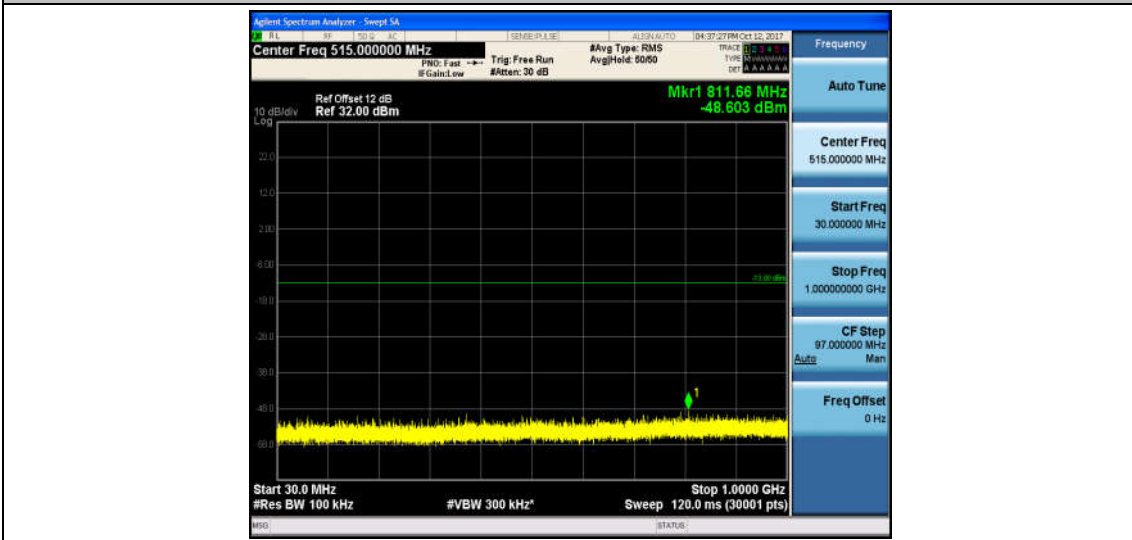

Band4_10MHz_QPSK_20000_1RB#0_Range2:1000~26000MHz_-32.7_PASS

Band4_10MHz_16QAM_20000_1RB#0_Range1:30~1000MHz_-49.35_PASS

Band4_10MHz_16QAM_20000_1RB#0_Range2:1000~26000MHz_-32.9_PASS

Band4_10MHz_QPSK_20175_1RB#0_Range1:30~1000MHz_-48.6_PASS