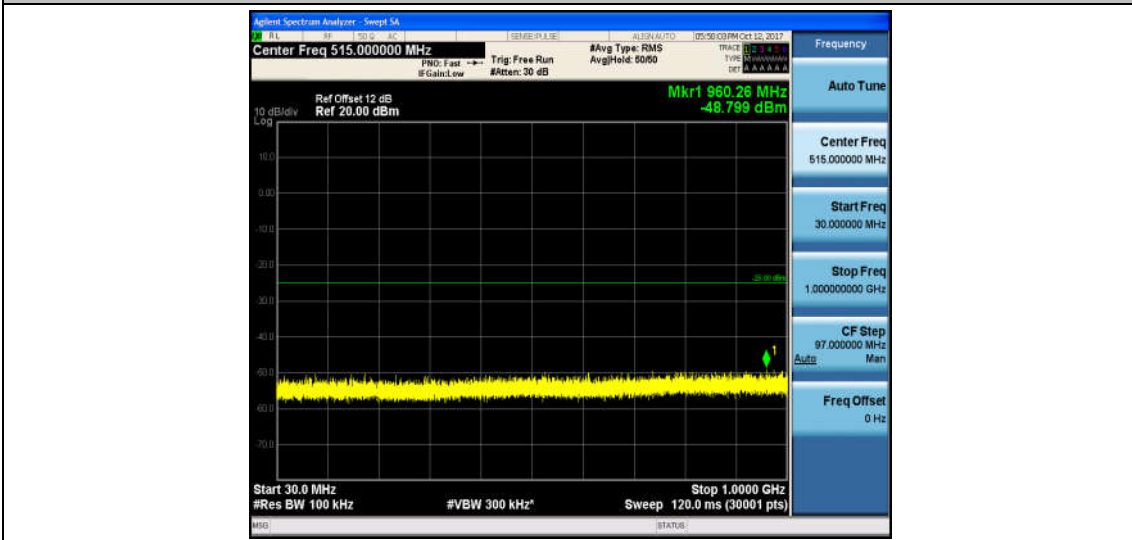

Band7_5MHz_QPSK_20775_1RB#0_Range2:1000~26000MHz_-32.81_PASS

Band7_5MHz_16QAM_20775_1RB#0_Range1:30~1000MHz_-48.54_PASS

Band7_5MHz_16QAM_20775_1RB#0_Range2:1000~26000MHz_-32.81_PASS

Band7_5MHz_QPSK_21100_1RB#0_Range1:30~1000MHz_-48.8_PASS