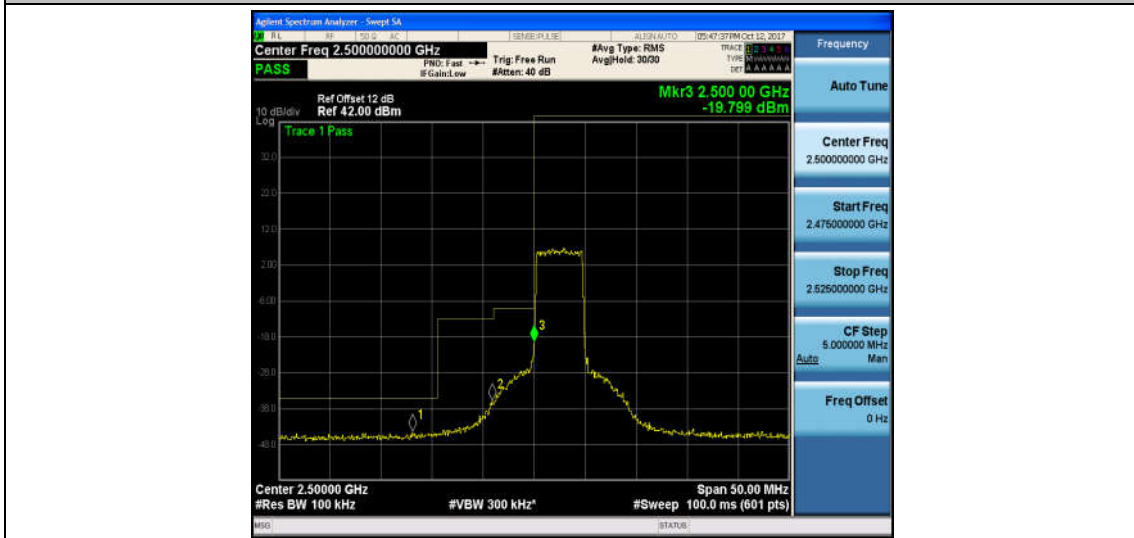

Band7_5MHz_QPSK_20775_25RB#0_-44.63,-36.00,-19.80_PASS