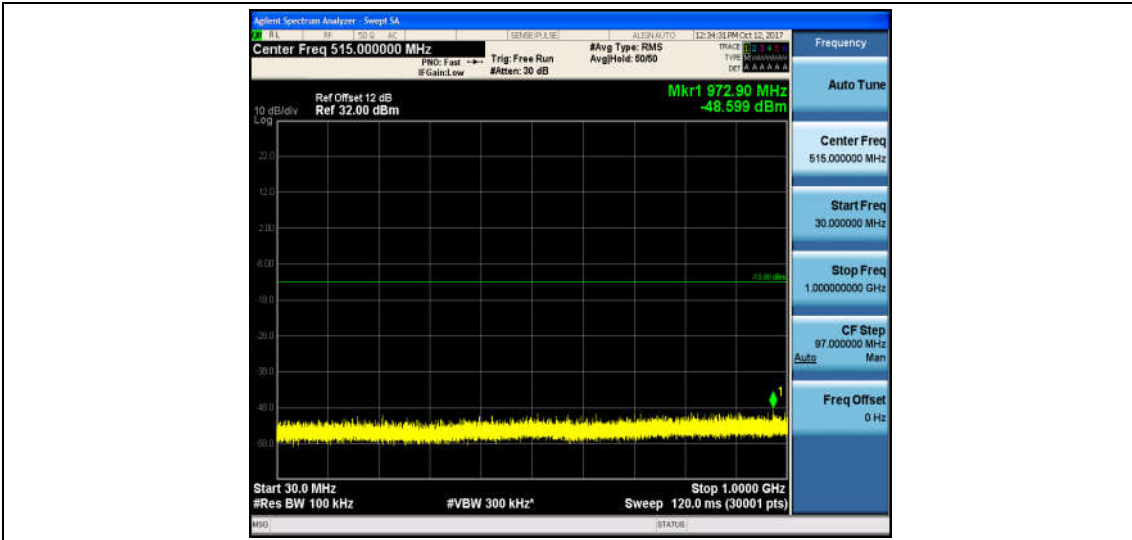

Band2_3MHz_16QAM_18900_1RB#0_Range2:1000~26000MHz_-32.83_PASS