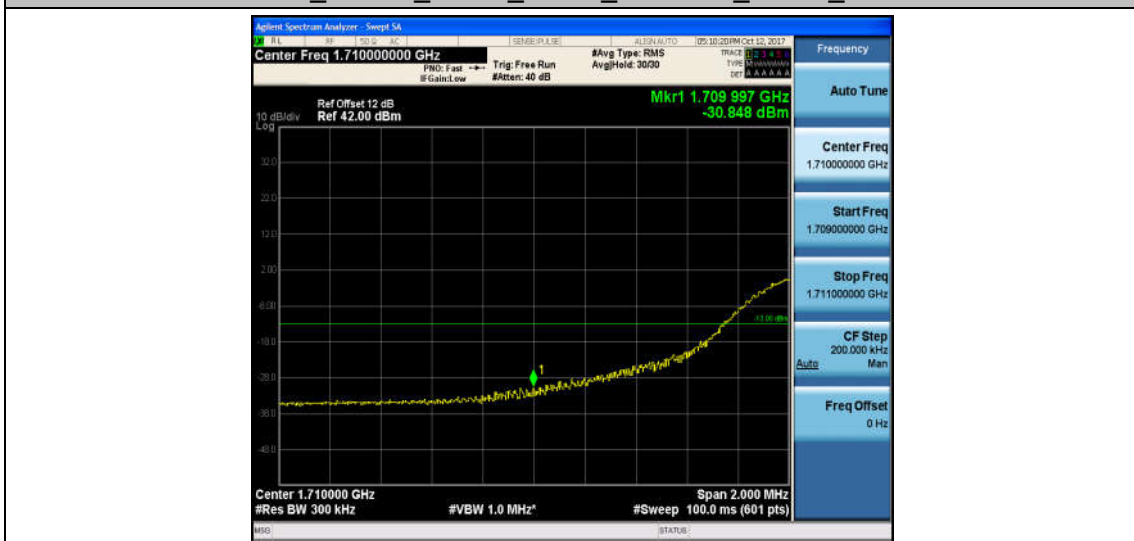

Band4\_15MHz\_QPSK\_20325\_1RB#0\_-37.94\_PASS

Band4\_15MHz\_16QAM\_20325\_1RB#0\_-37.48\_PASS

Band4\_15MHz\_QPSK\_20325\_75RB#0\_-28.54\_PASS

Band4\_15MHz\_16QAM\_20325\_75RB#0\_-31.89\_PASS

Band4\_20MHz\_QPSK\_20050\_1RB#0\_-22.24\_PASS

Band4\_20MHz\_16QAM\_20050\_1RB#0\_-21.69\_PASS

Band4\_20MHz\_QPSK\_20050\_100RB#0\_-30.85\_PASS

Band4\_20MHz\_16QAM\_20050\_100RB#0\_-32.86\_PASS

Band4\_20MHz\_QPSK\_20300\_1RB#0\_-39.51\_PASS

Band4\_20MHz\_16QAM\_20300\_1RB#0\_-38.90\_PASS