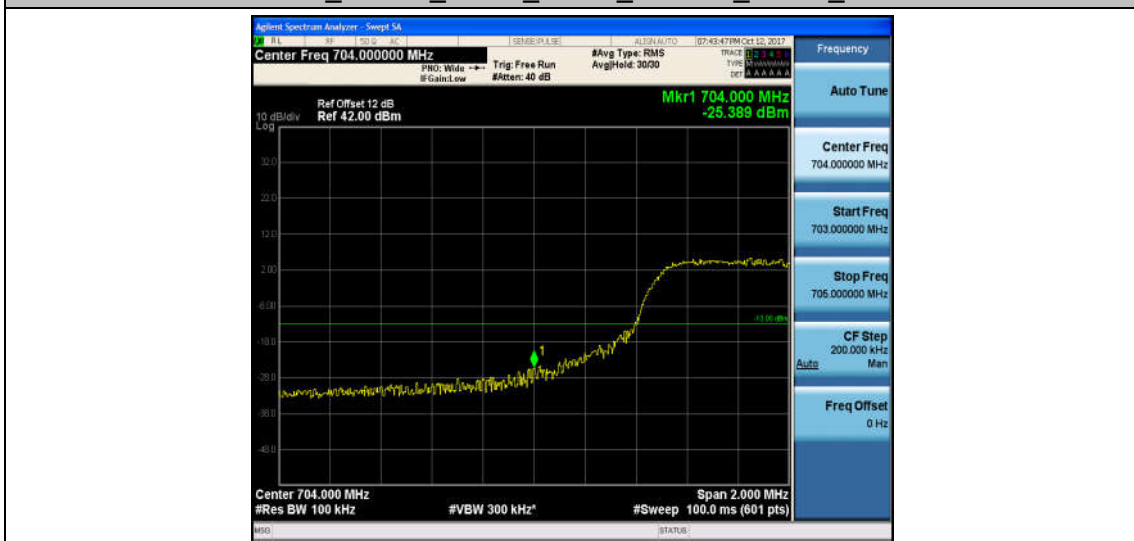

Band17\_5MHz\_16QAM\_23825\_25RB#0\_-20.15\_PASS

Band17\_10MHz\_QPSK\_23780\_1RB#0\_-17.80\_PASS

Band17\_10MHz\_16QAM\_23780\_1RB#0\_-17.25\_PASS

Band17\_10MHz\_QPSK\_23780\_50RB#0\_-25.39\_PASS

Band17\_10MHz\_16QAM\_23780\_50RB#0\_-25.64\_PASS