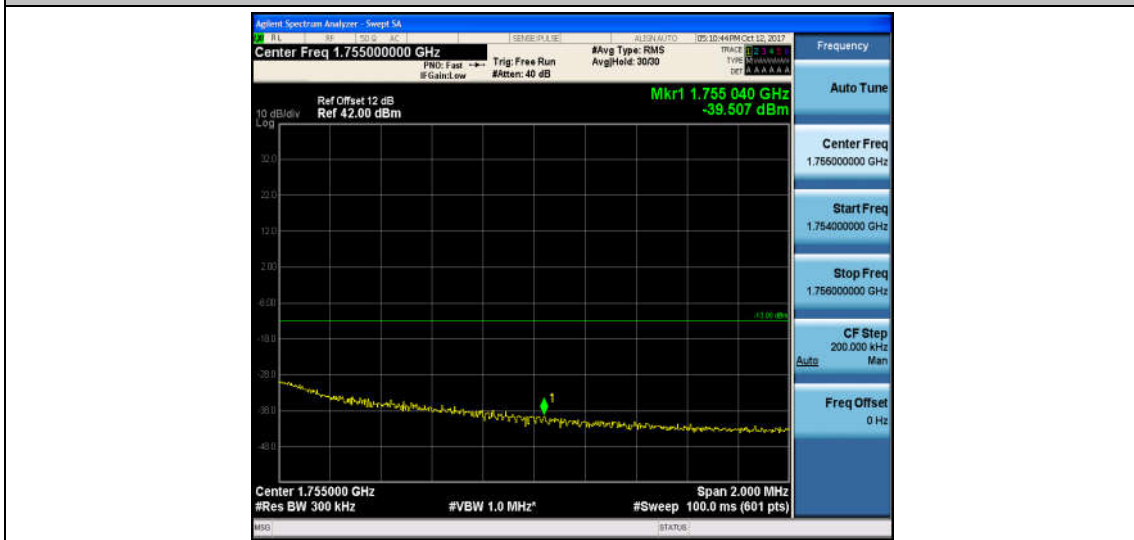

Band4\_20MHz\_16QAM\_20050\_1RB#0\_-21.69\_PASS

Band4\_20MHz\_QPSK\_20050\_100RB#0\_-30.85\_PASS

Band4\_20MHz\_16QAM\_20050\_100RB#0\_-32.86\_PASS

Band4\_20MHz\_QPSK\_20300\_1RB#0\_-39.51\_PASS

Band4\_20MHz\_16QAM\_20300\_1RB#0\_-38.90\_PASS