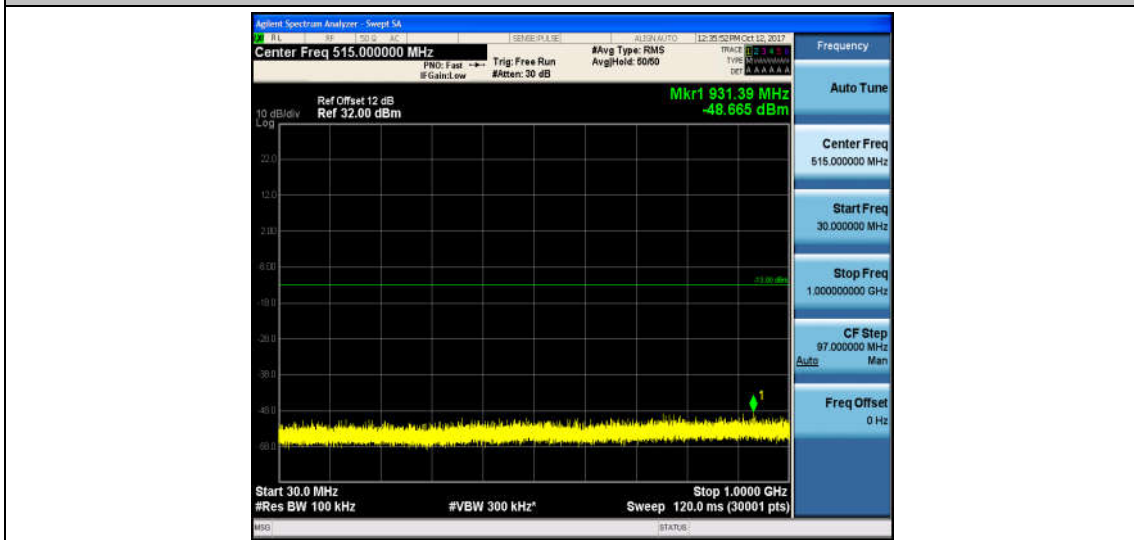

Band2_3MHz_16QAM_19185_1RB#0_Range2:1000~26000MHz_-32.64_PASS