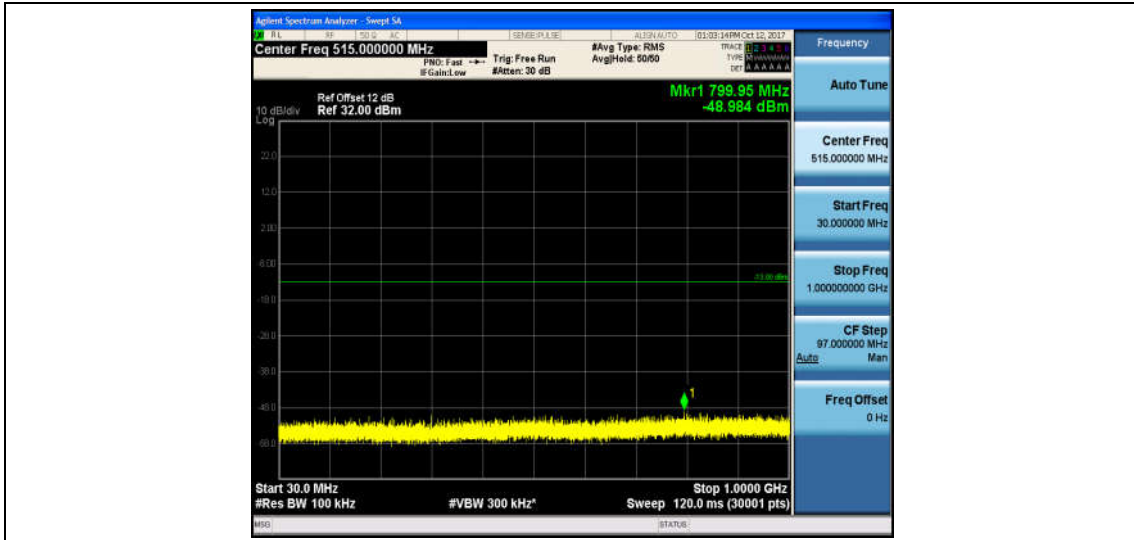

Band2_10MHz_16QAM_18900_1RB#0_Range2:1000~26000MHz_-32.91_PASS