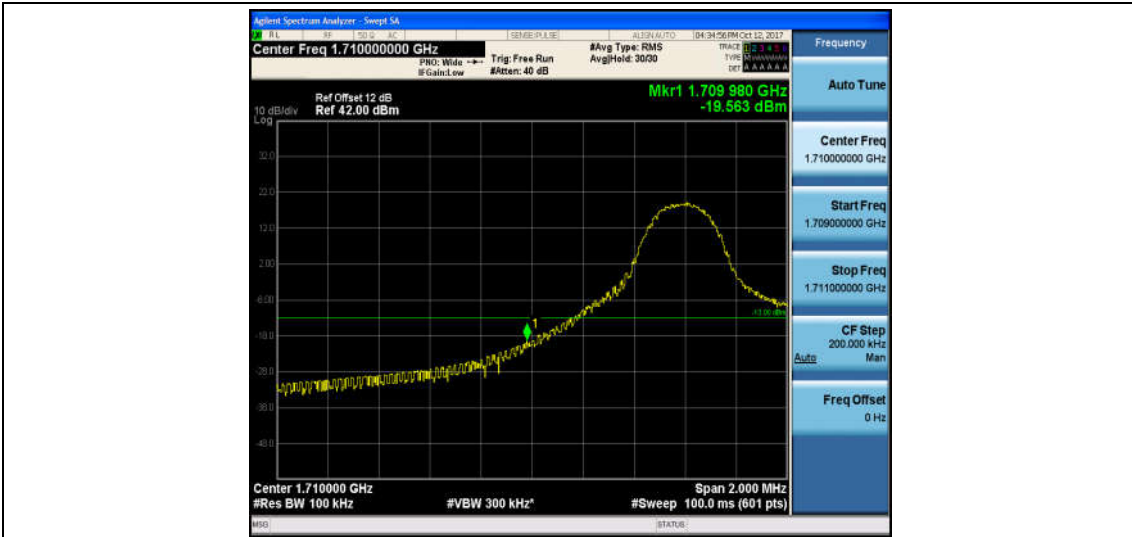

Band4\_5MHz\_16QAM\_20375\_1RB#0\_-34.19\_PASS

Band4\_5MHz\_QPSK\_20375\_25RB#0\_-22.82\_PASS

Band4\_5MHz\_16QAM\_20375\_25RB#0\_-25.13\_PASS

Band4\_10MHz\_QPSK\_20000\_1RB#0\_-18.81\_PASS

Band4\_10MHz\_16QAM\_20000\_1RB#0\_-19.56\_PASS