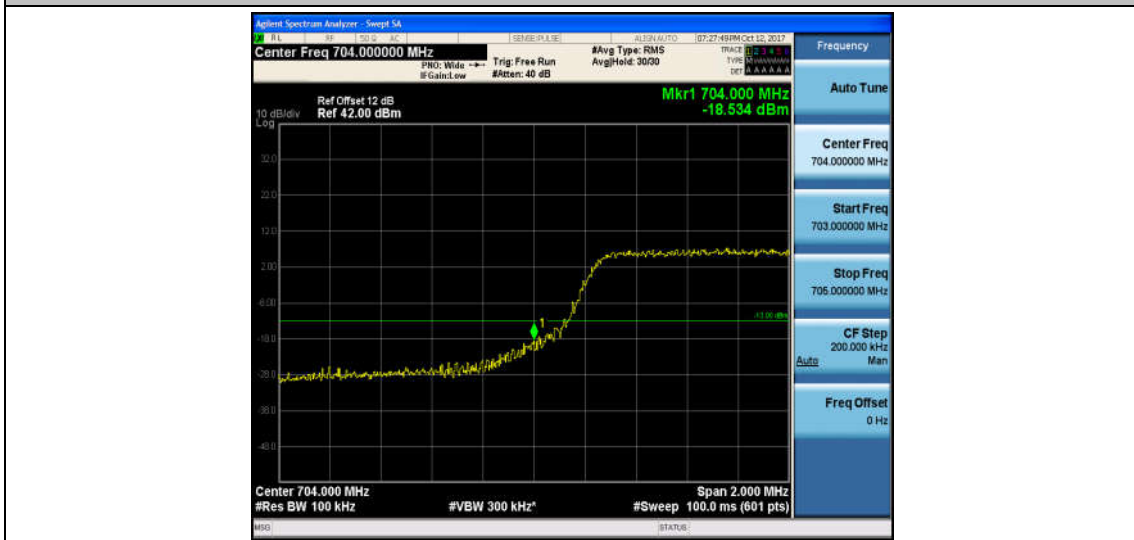

Band17_5MHz_16QAM_23755_25RB#0_-18.53_PASS