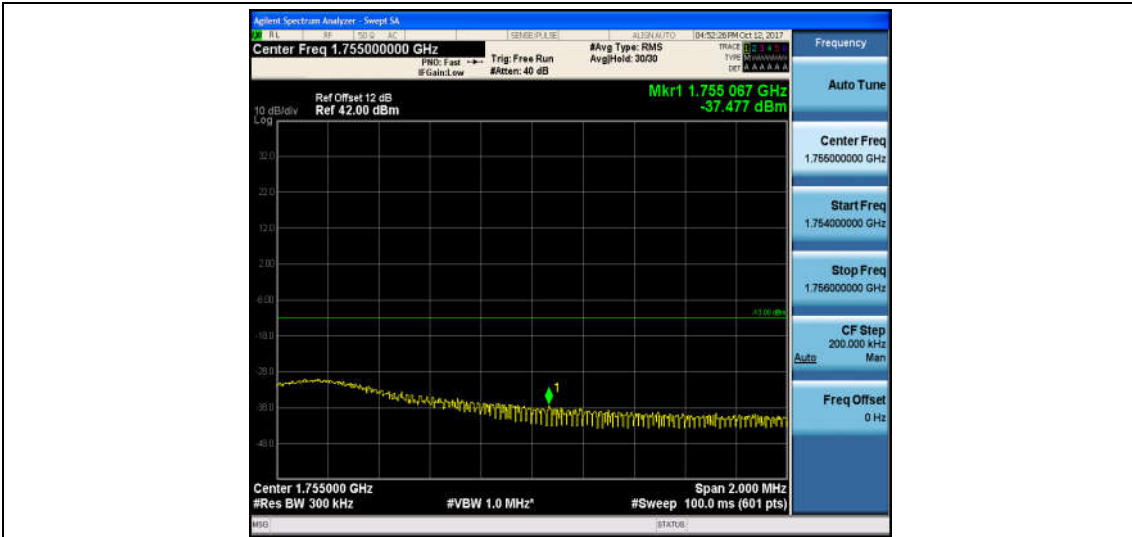

Band4_15MHz_16QAM_20325_1RB#0_-37.48_PASS