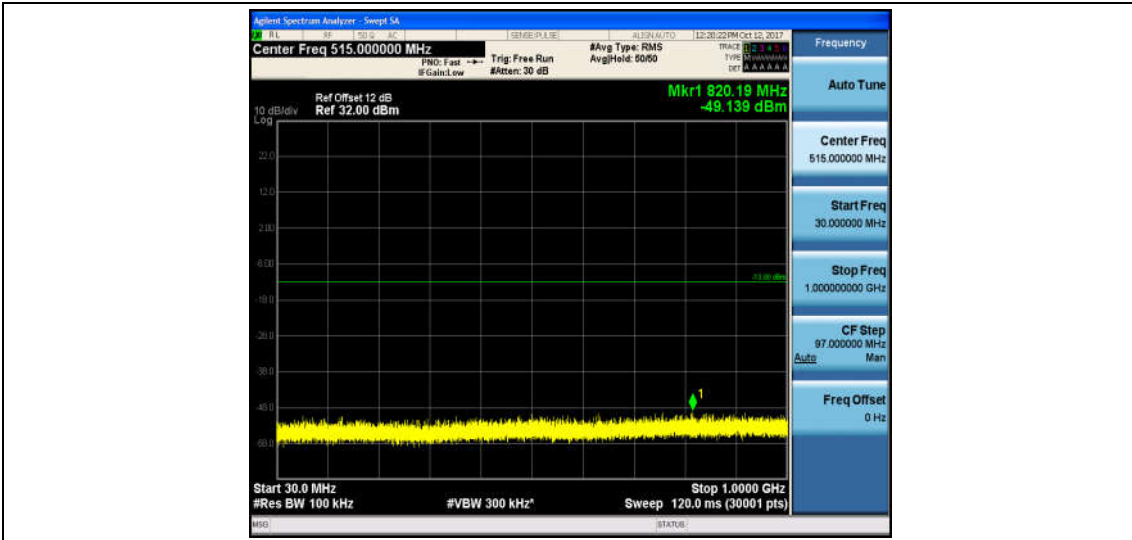

Band2_1.4MHz_16QAM_18900_1RB#0_Range2:1000~26000MHz_-32.82_PASS