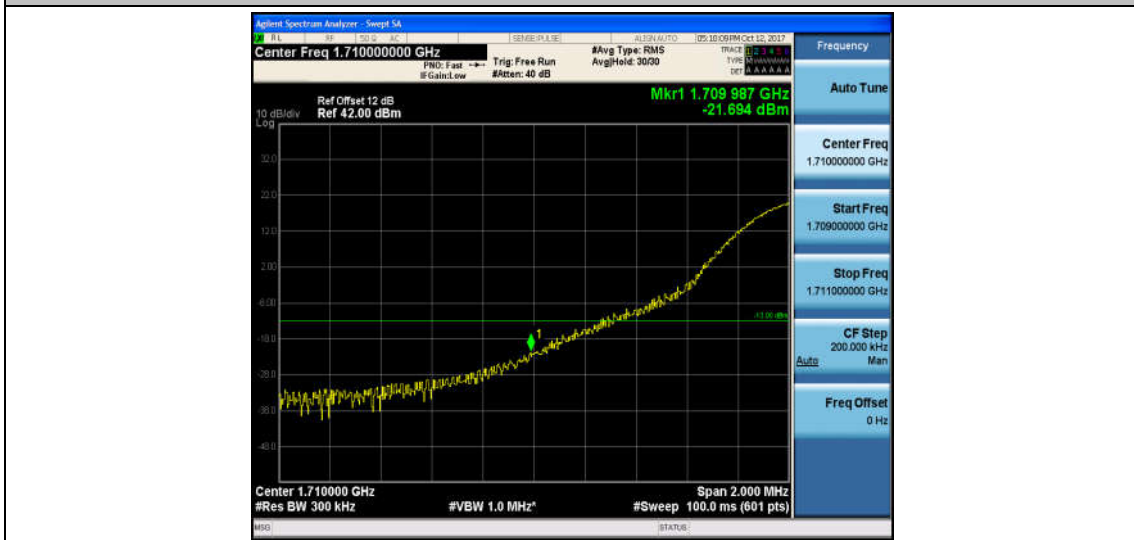

Band4_20MHz_16QAM_20050_1RB#0_-21.69_PASS