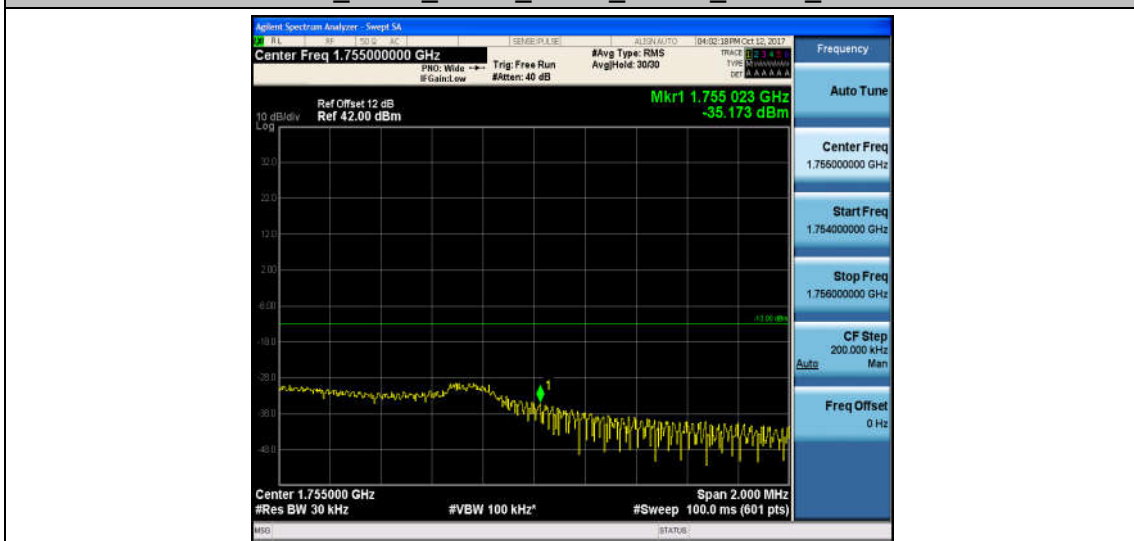

Band4\_3MHz\_16QAM\_19965\_15RB#0\_-22.62\_PASS

Band4\_3MHz\_QPSK\_20385\_1RB#0\_-35.17\_PASS

Band4\_3MHz\_16QAM\_20385\_1RB#0\_-35.36\_PASS

Band4\_3MHz\_QPSK\_20385\_15RB#0\_-23.68\_PASS

Band4\_3MHz\_16QAM\_20385\_15RB#0\_-24.42\_PASS