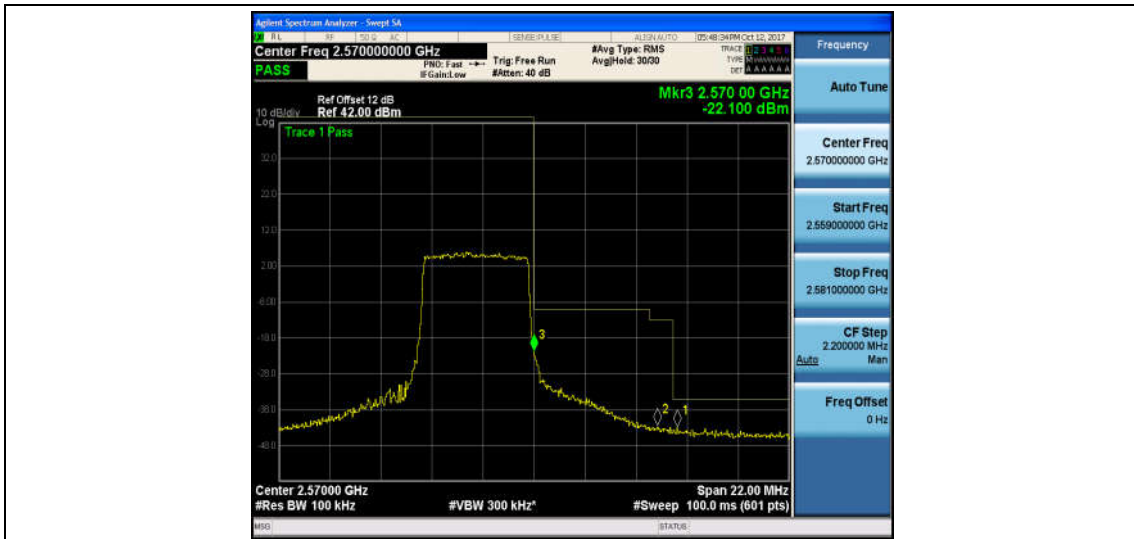

Band7_5MHz_16QAM_21425_25RB#0_-43.04,-42.81,-22.10_PASS