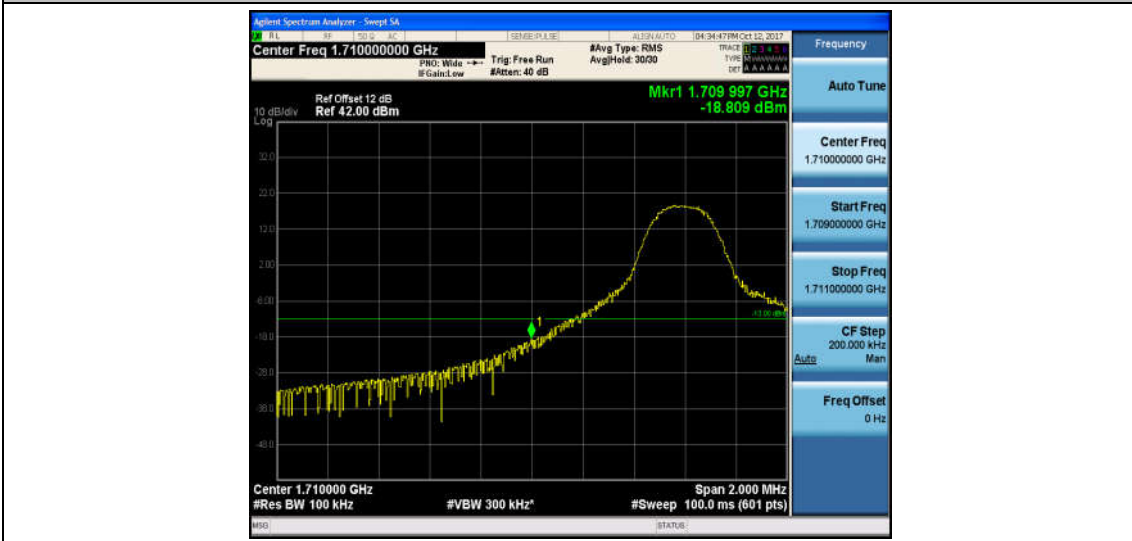

Band4\_5MHz\_16QAM\_20375\_1RB#0\_-34.19\_PASS

Band4\_5MHz\_QPSK\_20375\_25RB#0\_-22.82\_PASS

Band4\_5MHz\_16QAM\_20375\_25RB#0\_-25.13\_PASS

Band4\_10MHz\_QPSK\_20000\_1RB#0\_-18.81\_PASS

Band4\_10MHz\_16QAM\_20000\_1RB#0\_-19.56\_PASS