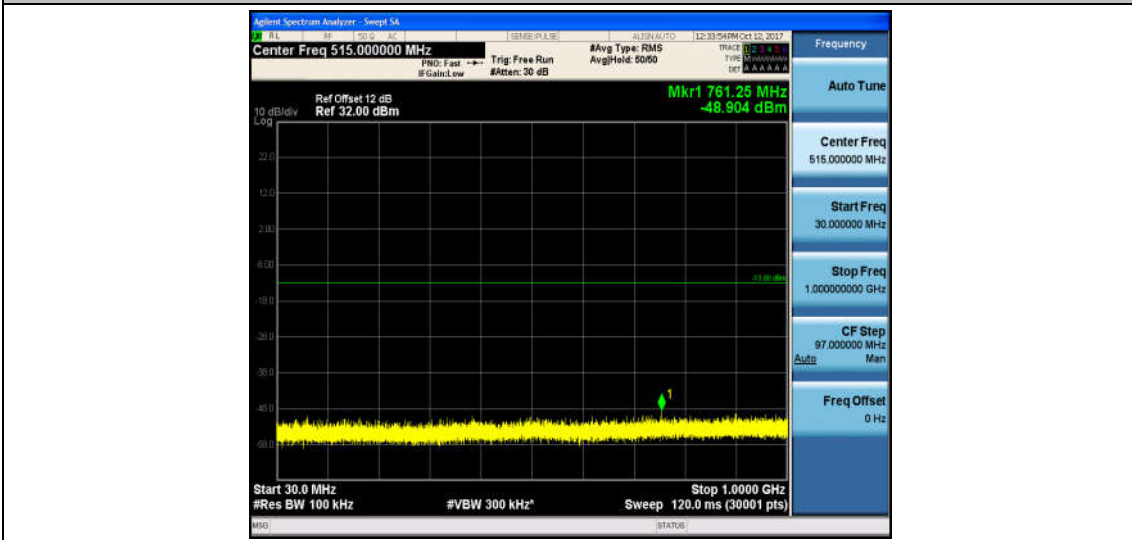

Band2_3MHz_QPSK_18900_1RB#0_Range2:1000~26000MHz_-32.85_PASS