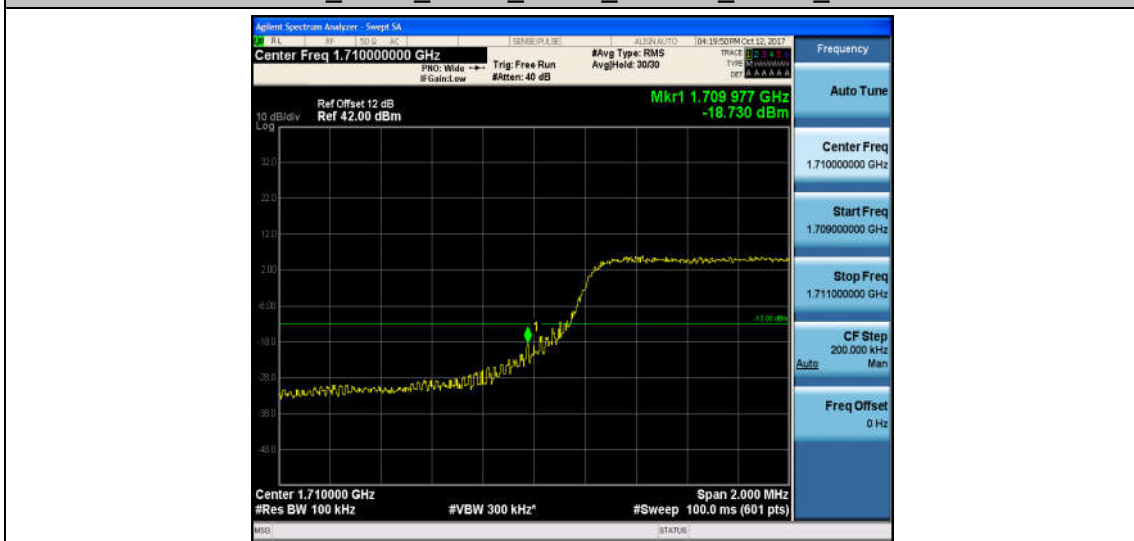

Band4_5MHz_QPSK_19975_25RB#0_-18.73_PASS