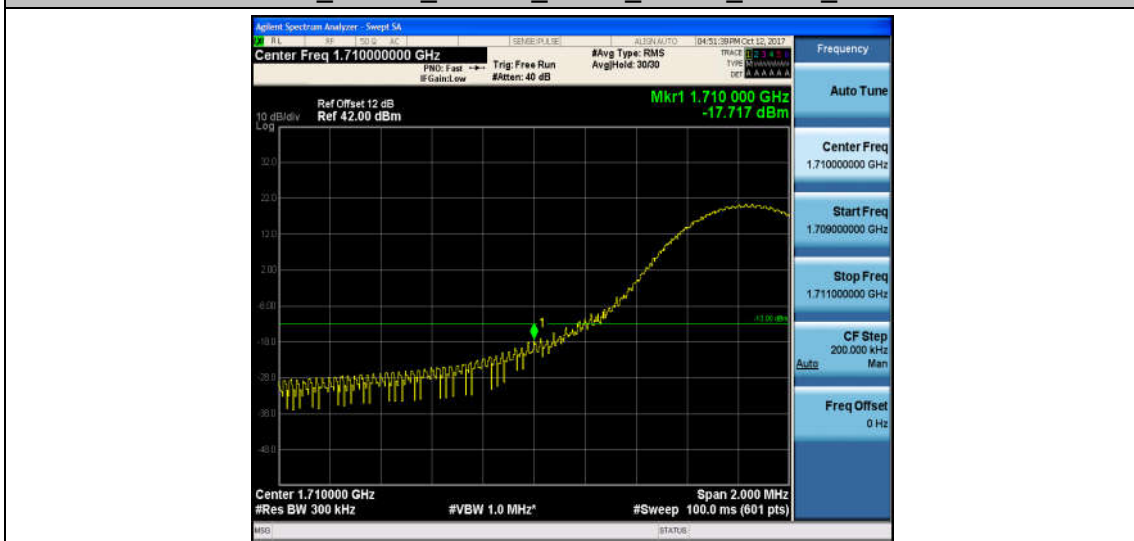

Band4_15MHz_16QAM_20025_1RB#0_-17.72_PASS