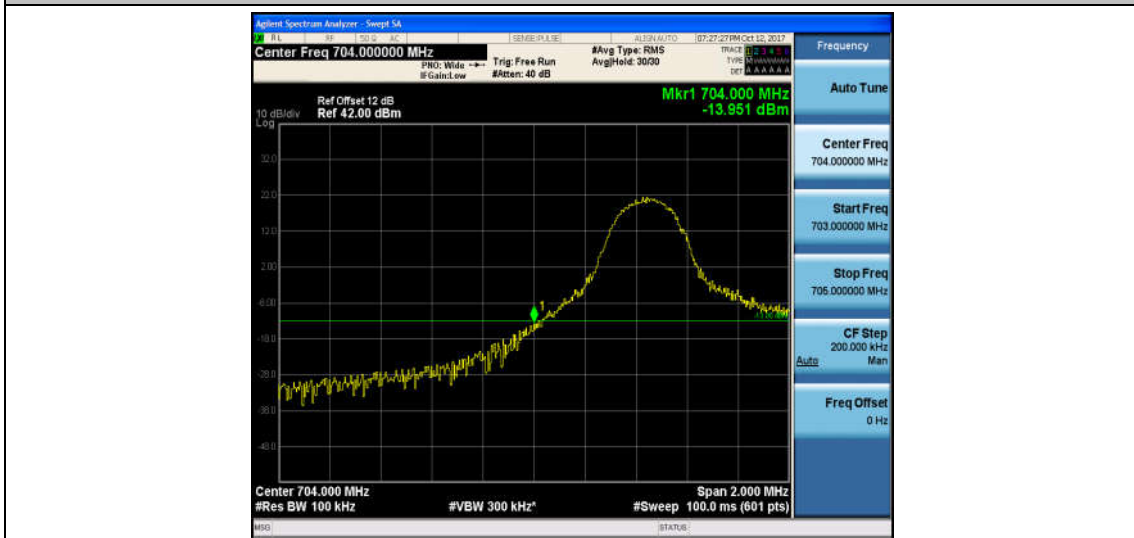

Band7\_20MHz\_QPSK\_21350\_100RB#0\_-40.74,-35.65,-29.14\_PASS

Band7\_20MHz\_16QAM\_21350\_100RB#0\_-40.64,-37.10,-30.70\_PASS

Band17\_5MHz\_QPSK\_23755\_1RB#0\_-14.15\_PASS

Band17\_5MHz\_16QAM\_23755\_1RB#0\_-13.95\_PASS