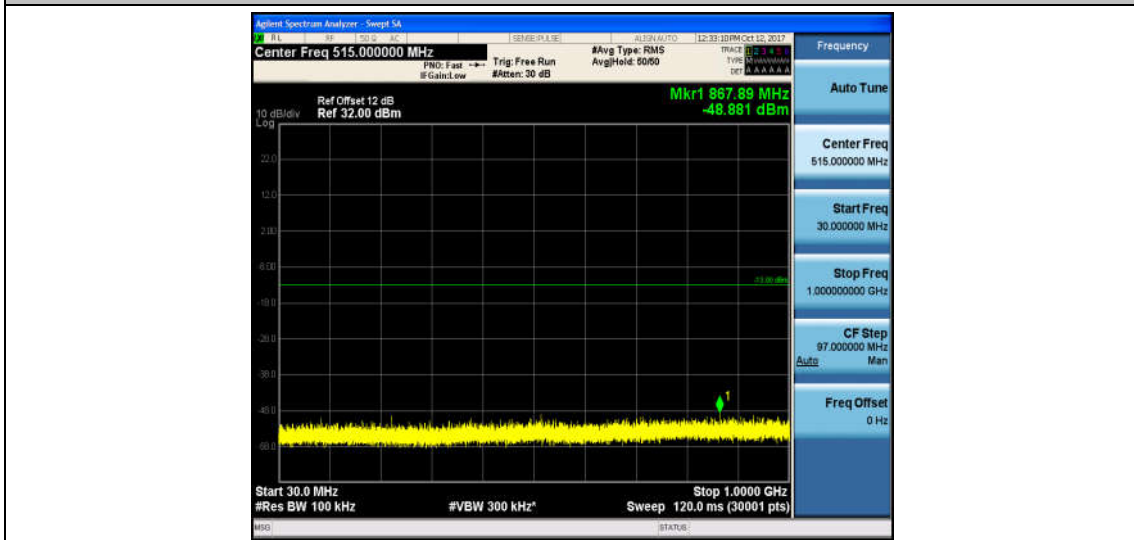

Band2_3MHz_16QAM_18615_1RB#0_Range2:1000~26000MHz_-32.83_PASS