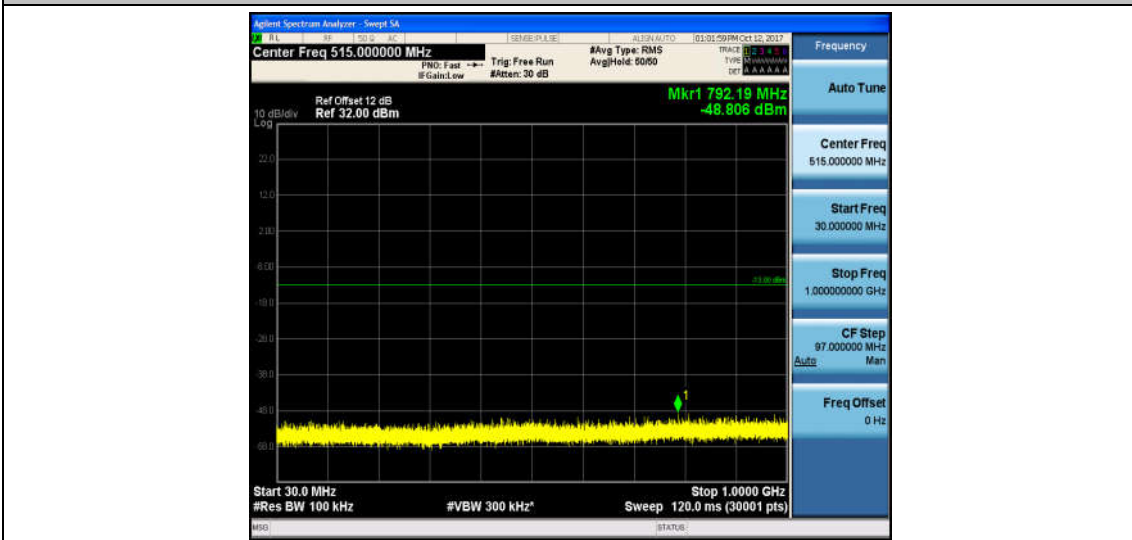

Band2_10MHz_16QAM_18650_1RB#0_Range2:1000~26000MHz_-32.81_PASS