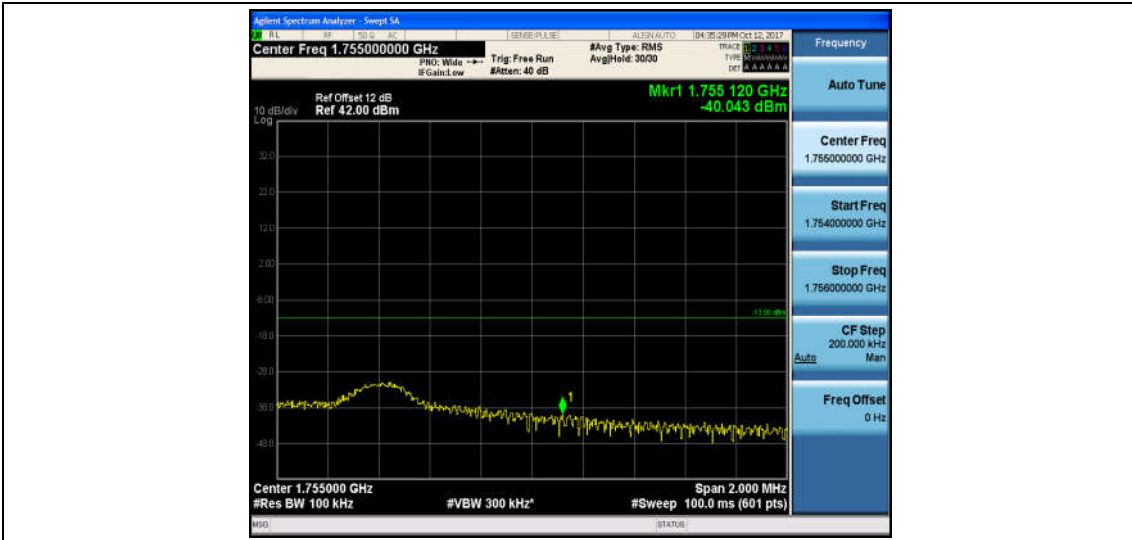

Band4_10MHz_QPSK_20350_1RB#0_-40.04_PASS