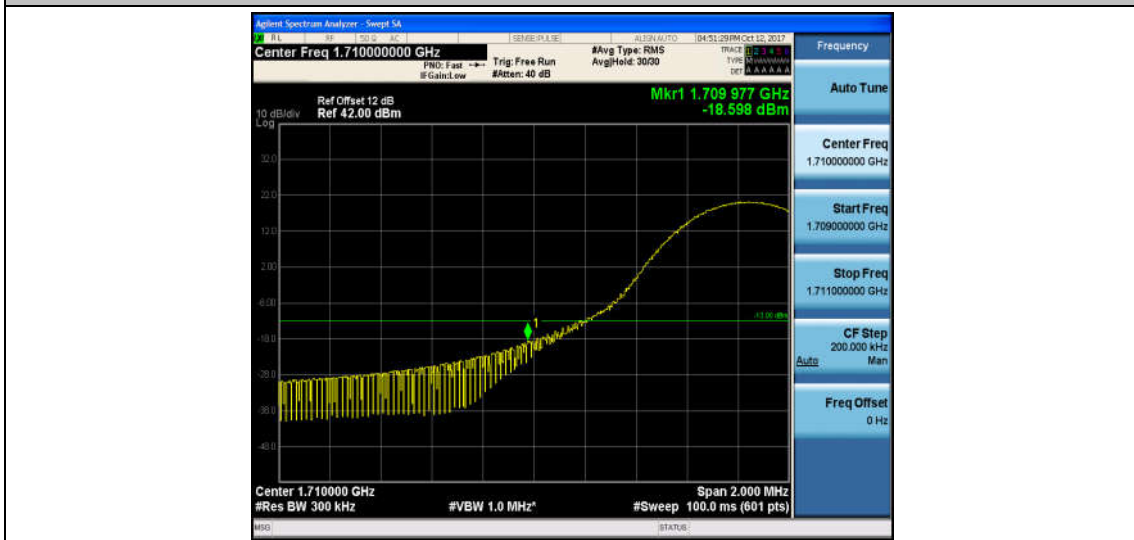

Band4_15MHz_QPSK_20025_1RB#0_-18.60_PASS