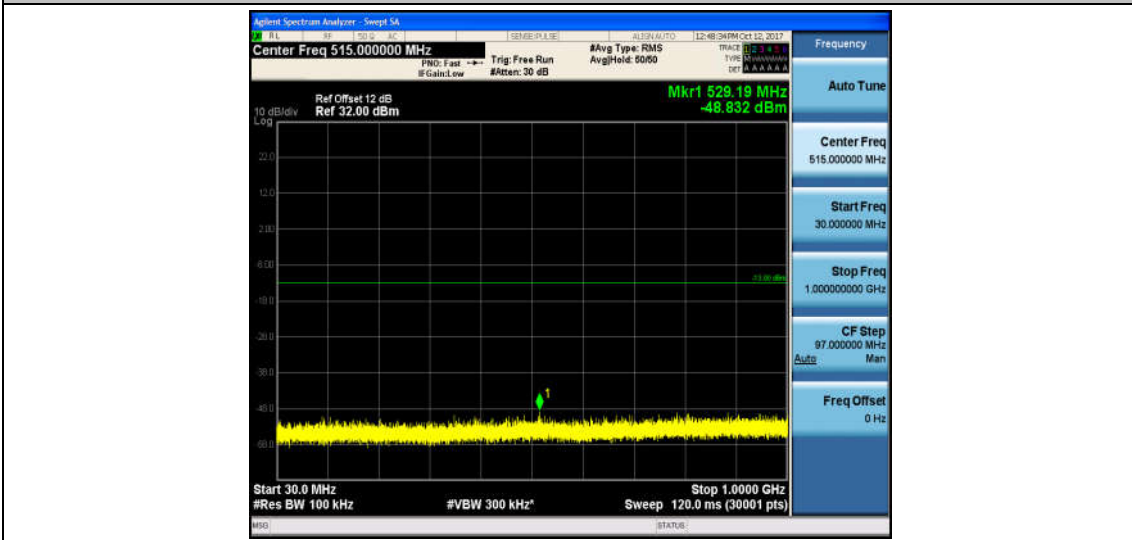

Band2_5MHz_QPSK_18900_1RB#0_Range2:1000~26000MHz_-32.75_PASS