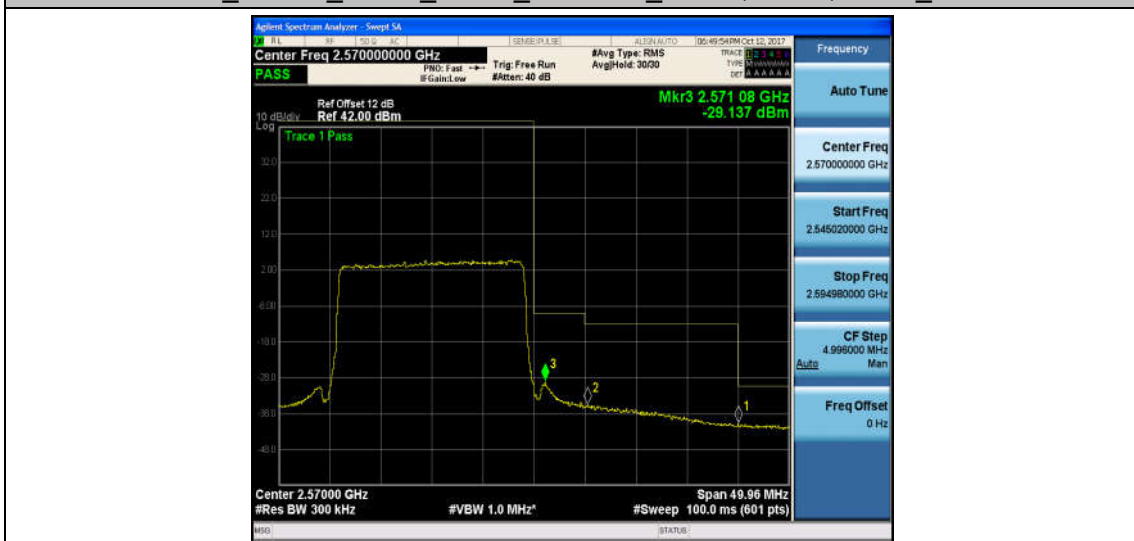

Band7_20MHz_QPSK_21350_100RB#0_-40.74,-35.65,-29.14_PASS