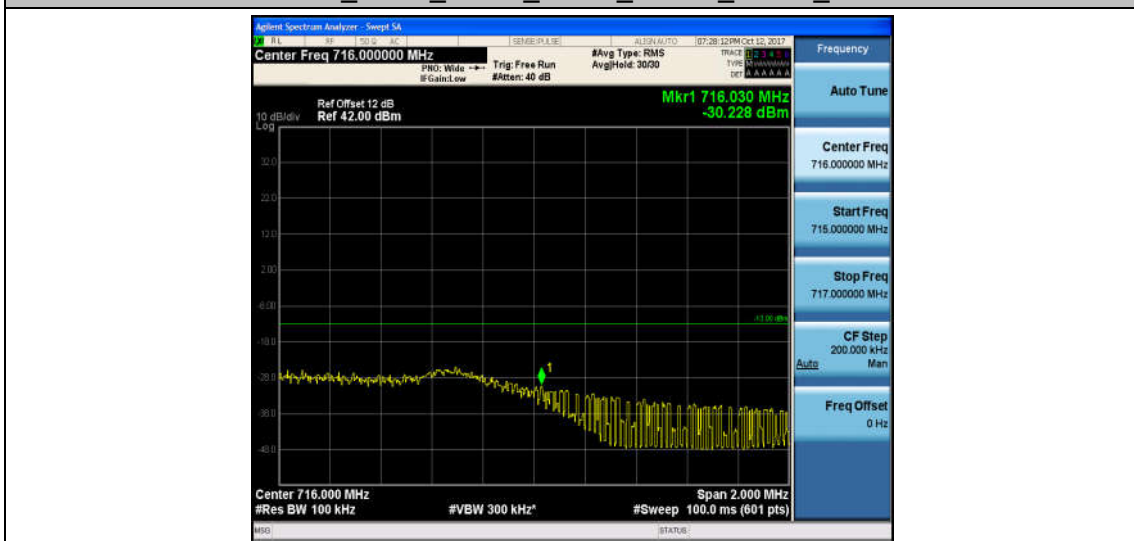

Band17\_5MHz\_QPSK\_23755\_25RB#0\_-17.04\_PASS

Band17\_5MHz\_16QAM\_23755\_25RB#0\_-18.53\_PASS

Band17\_5MHz\_QPSK\_23825\_1RB#0\_-30.23\_PASS

Band17\_5MHz\_16QAM\_23825\_1RB#0\_-29.46\_PASS

Band17\_5MHz\_QPSK\_23825\_25RB#0\_-19.46\_PASS