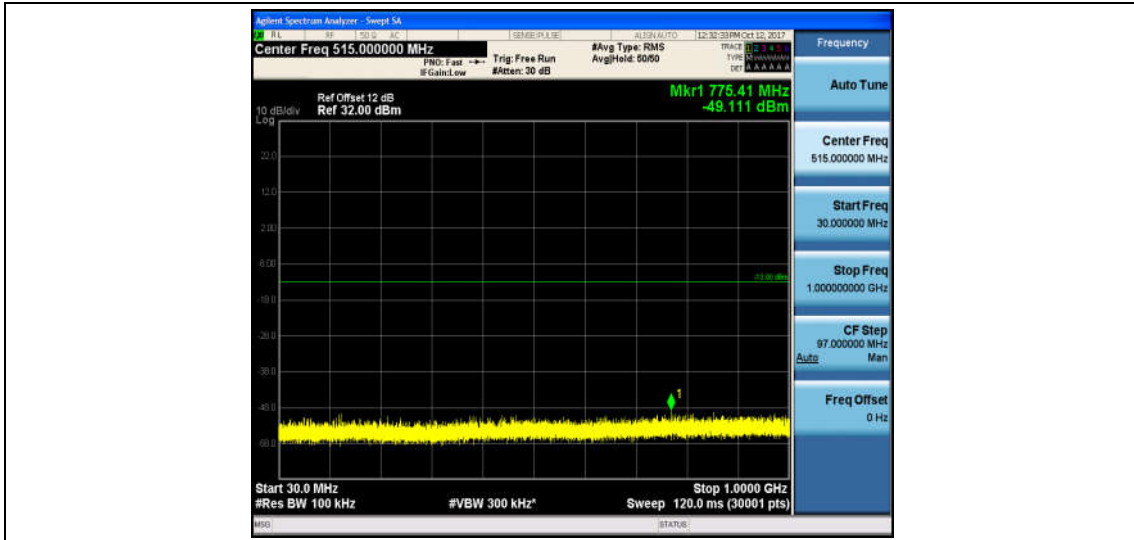

Band2_3MHz_QPSK_18615_1RB#0_Range2:1000~26000MHz_-32.89_PASS