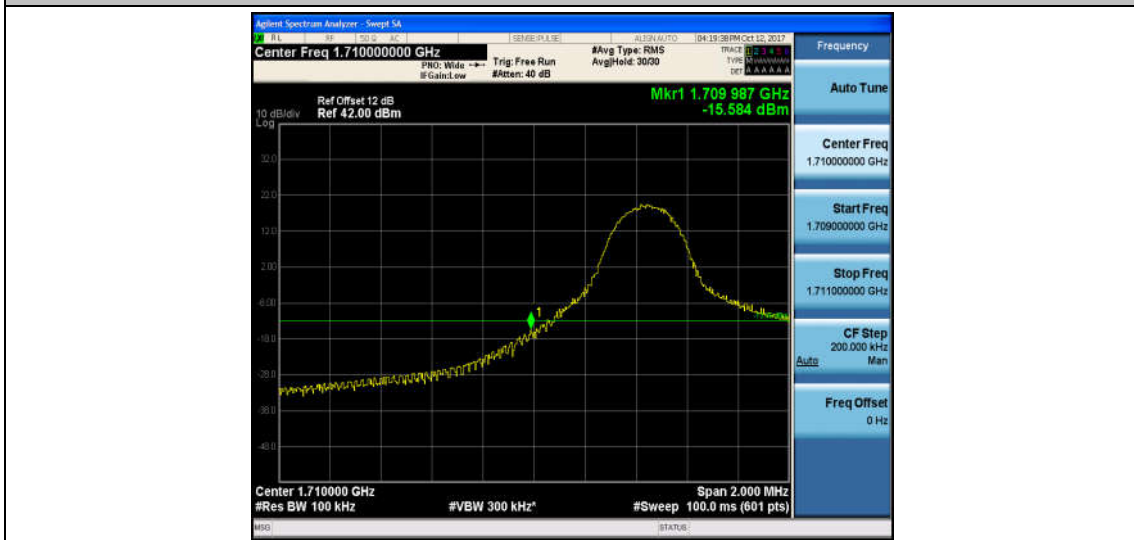

Band4_5MHz_16QAM_19975_1RB#0_-15.58_PASS