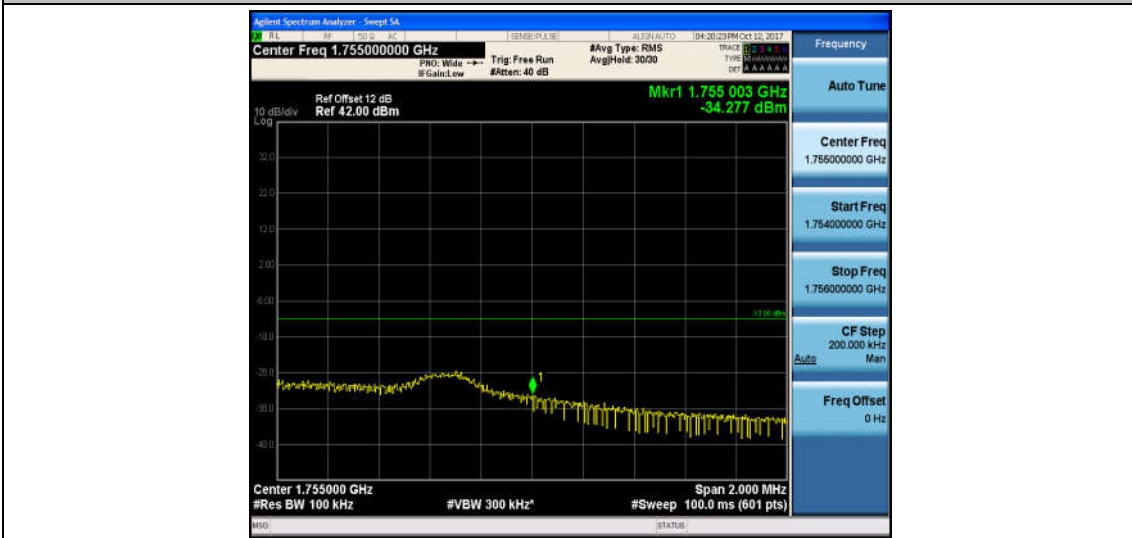

Band4\_5MHz\_QPSK\_19975\_1RB#0\_-15.83\_PASS

Band4\_5MHz\_16QAM\_19975\_1RB#0\_-15.58\_PASS

Band4\_5MHz\_QPSK\_19975\_25RB#0\_-18.73\_PASS

Band4\_5MHz\_16QAM\_19975\_25RB#0\_-21.44\_PASS

Band4\_5MHz\_QPSK\_20375\_1RB#0\_-34.28\_PASS