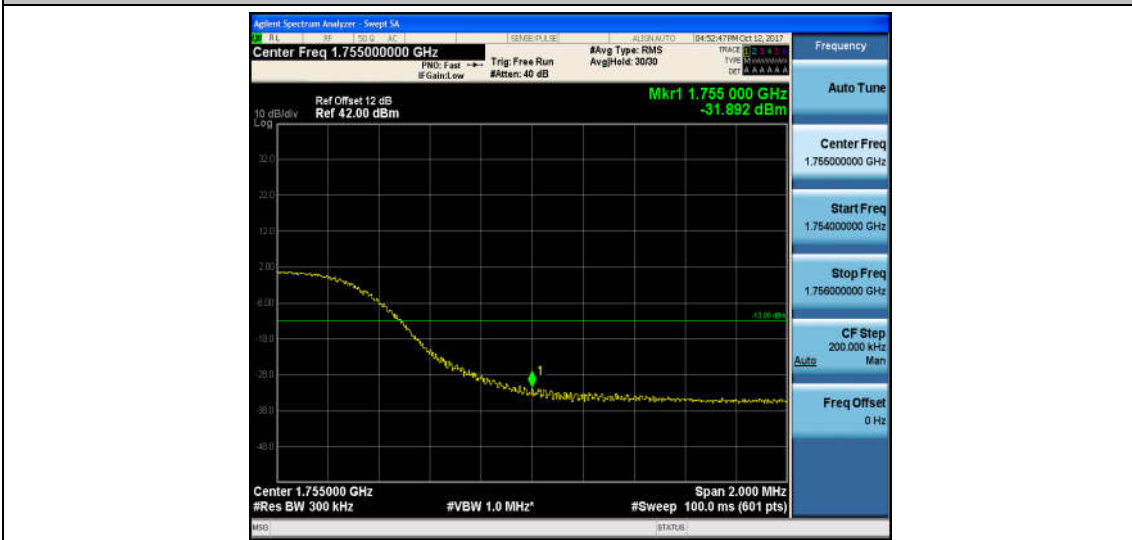

Band4\_15MHz\_QPSK\_20325\_1RB#0\_-37.94\_PASS

Band4\_15MHz\_16QAM\_20325\_1RB#0\_-37.48\_PASS

Band4\_15MHz\_QPSK\_20325\_75RB#0\_-28.54\_PASS

Band4\_15MHz\_16QAM\_20325\_75RB#0\_-31.89\_PASS

Band4\_20MHz\_QPSK\_20050\_1RB#0\_-22.24\_PASS