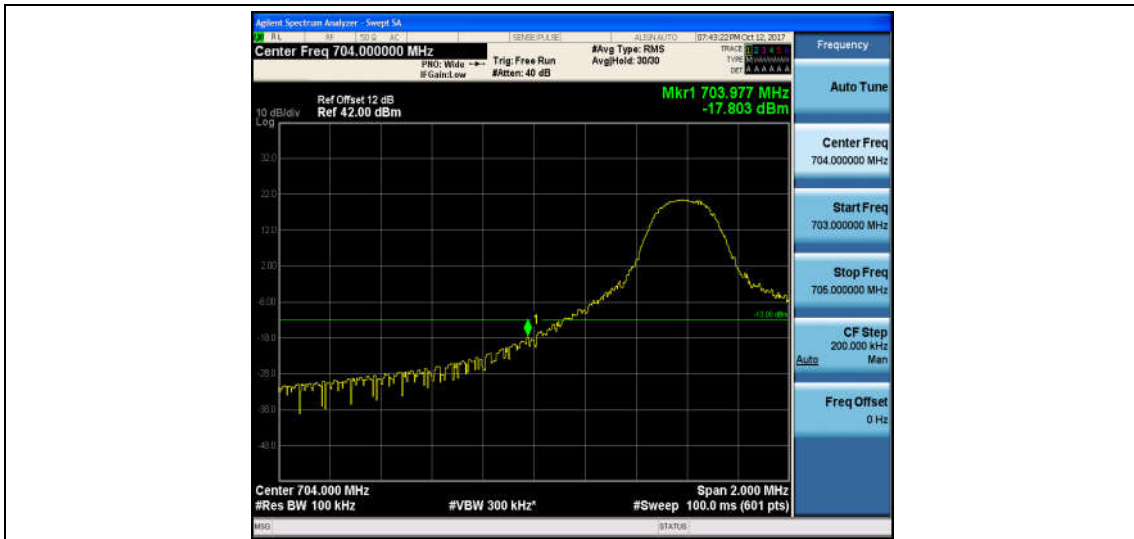

Band17_10MHz_QPSK_23780_1RB#0_-17.80_PASS