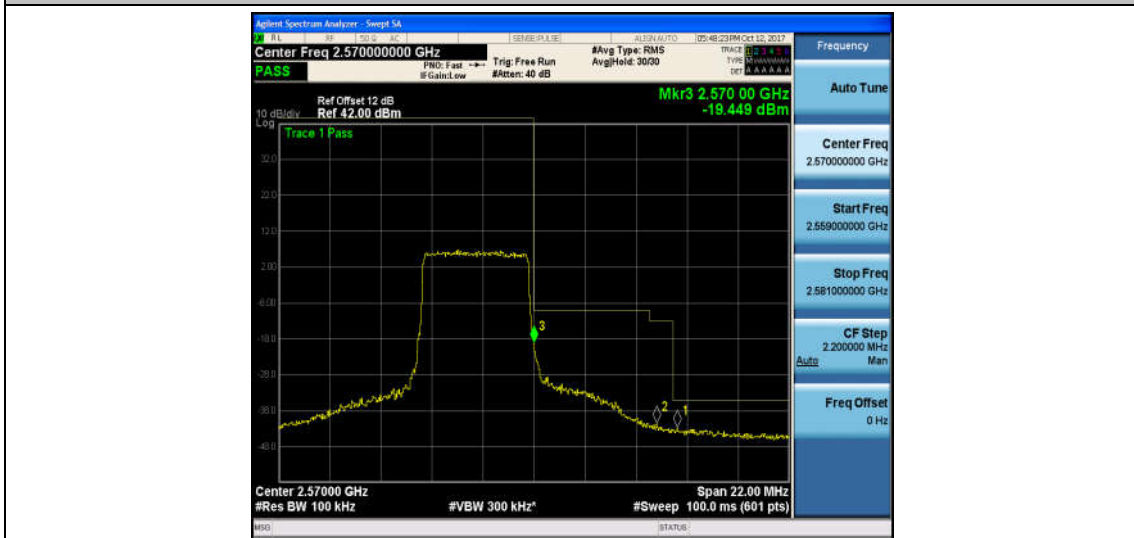

Band7_5MHz_QPSK_21425_25RB#0_-42.88,-41.70,-19.45_PASS