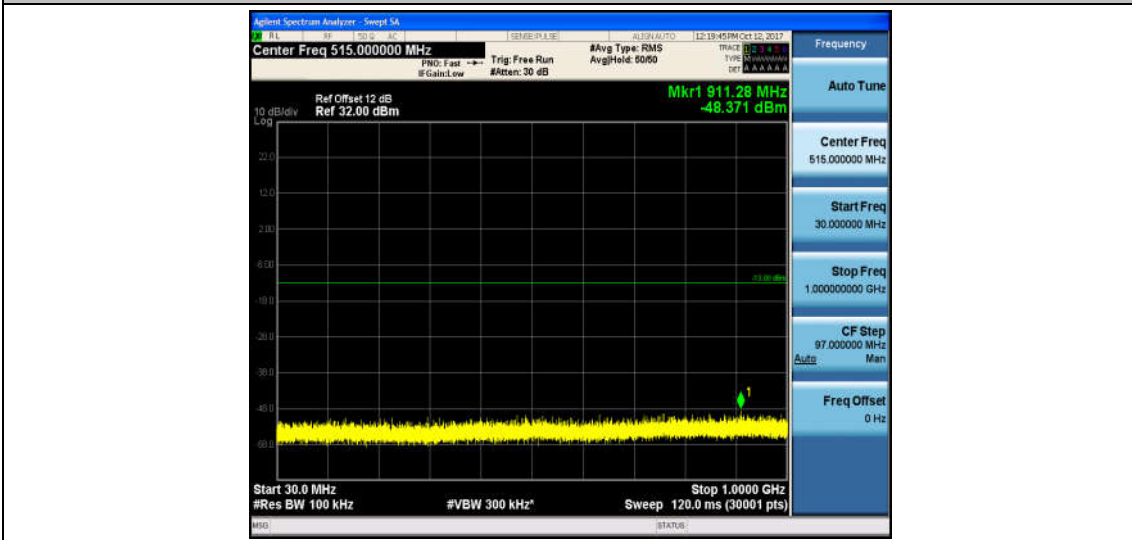

Band2_1.4MHz_QPSK_18900_1RB#0_Range2:1000~26000MHz_-32.79_PASS