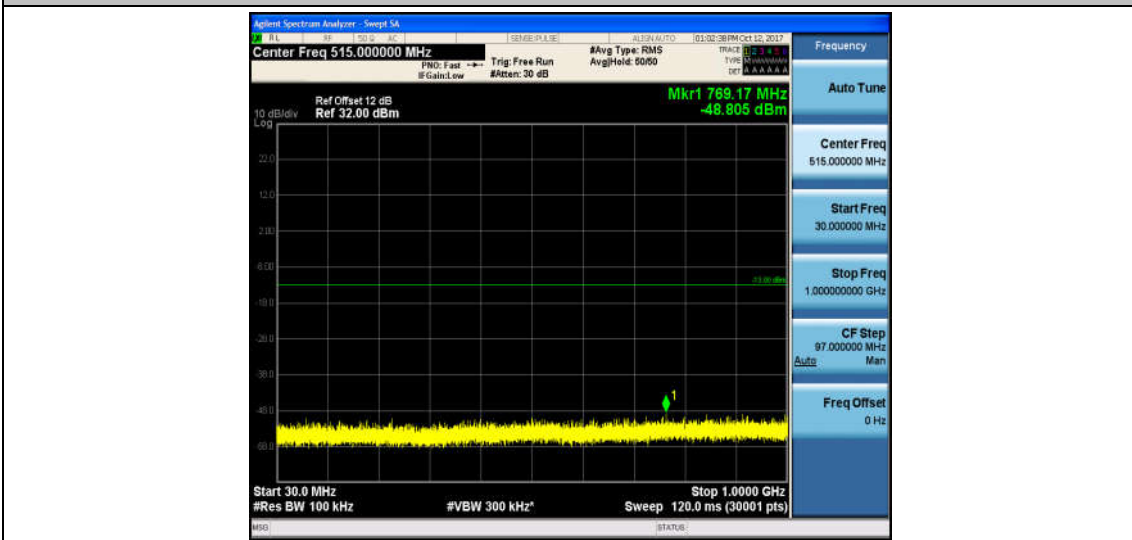

Band2_10MHz_QPSK_18900_1RB#0_Range2:1000~26000MHz_-32.5_PASS