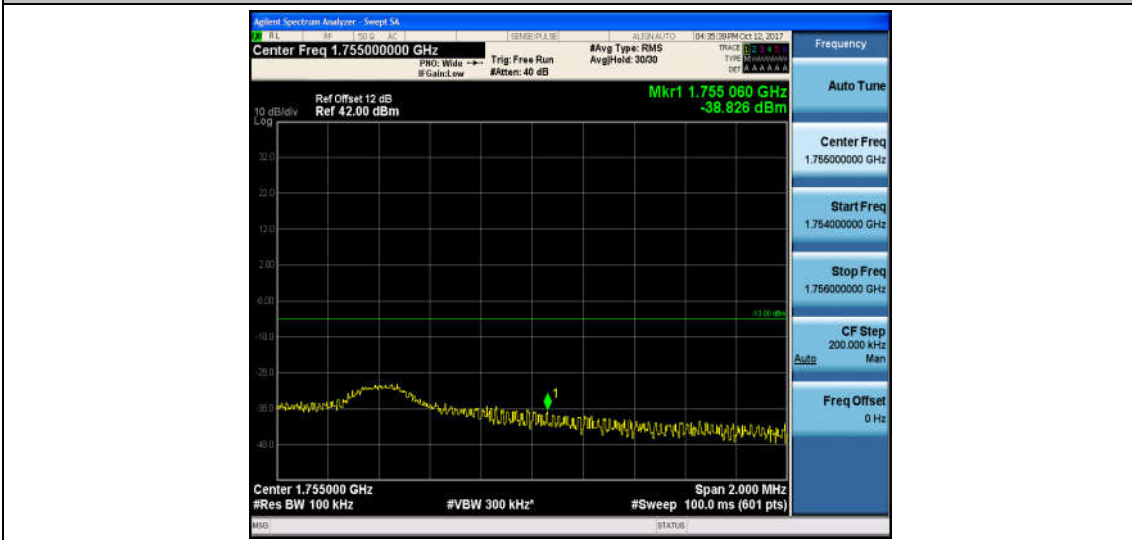

Band4\_10MHz\_QPSK\_20000\_50RB#0\_-28.34\_PASS

Band4\_10MHz\_16QAM\_20000\_50RB#0\_-28.49\_PASS

Band4\_10MHz\_QPSK\_20350\_1RB#0\_-40.04\_PASS

Band4\_10MHz\_16QAM\_20350\_1RB#0\_-38.83\_PASS

Band4\_10MHz\_QPSK\_20350\_50RB#0\_-32.47\_PASS