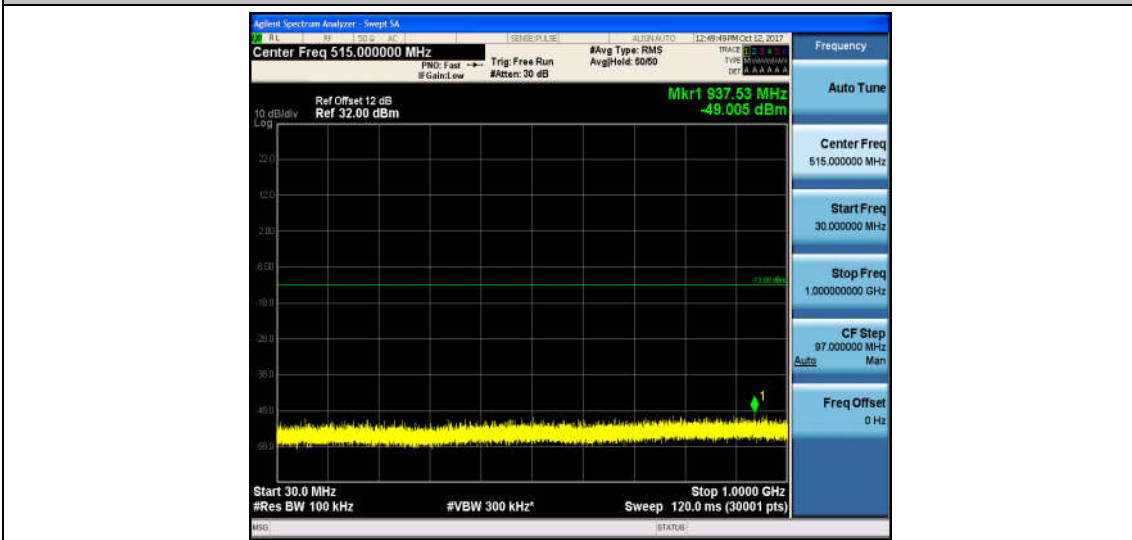

Band2_5MHz_QPSK_19175_1RB#0_Range2:1000~26000MHz_-32.71_PASS