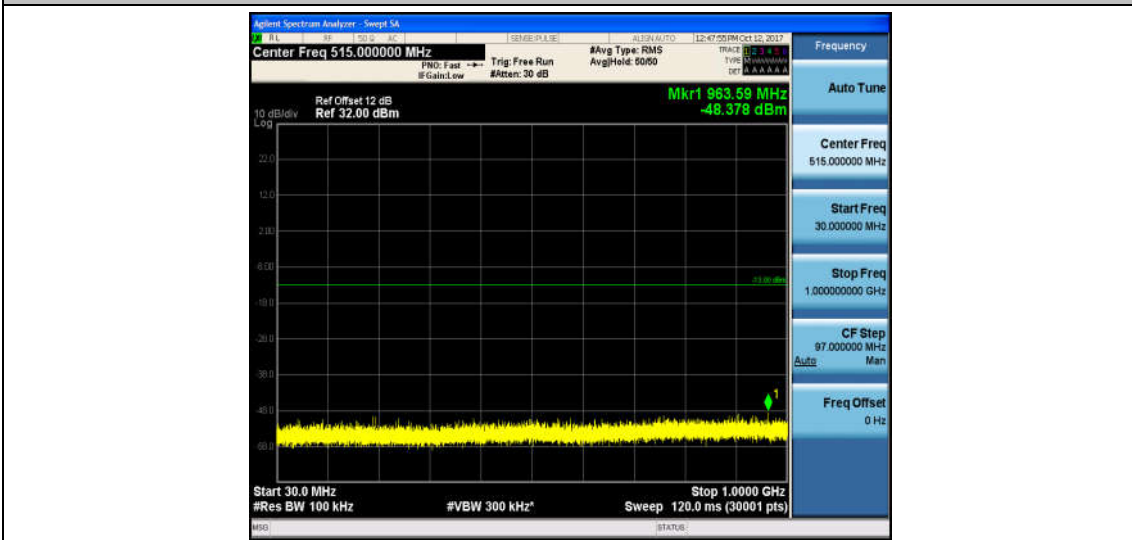

Band2_5MHz_16QAM_18625_1RB#0_Range2:1000~26000MHz_-32.81_PASS