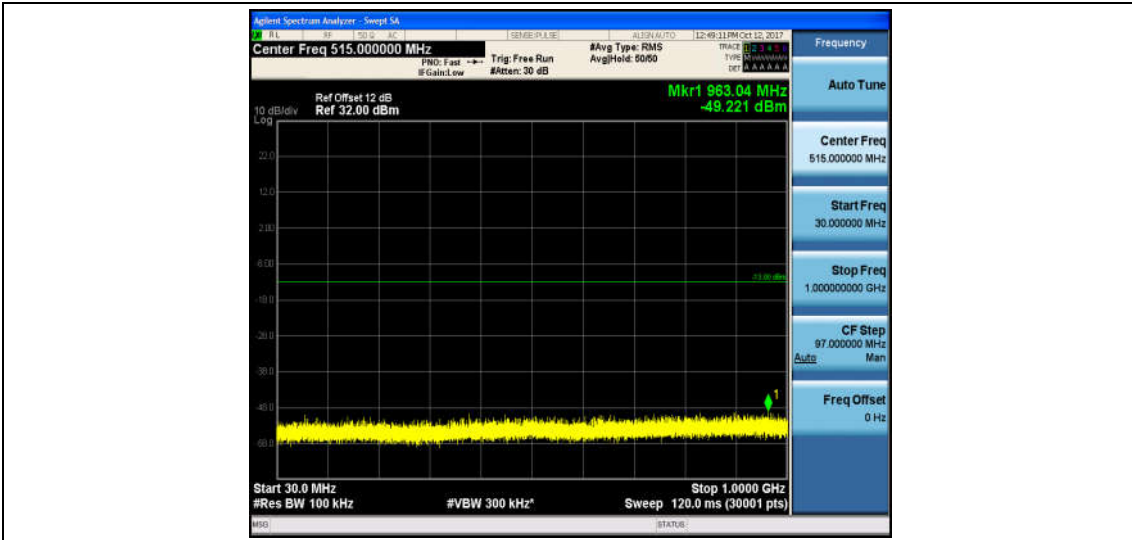

Band2_5MHz_16QAM_18900_1RB#0_Range2:1000~26000MHz_-32.7_PASS