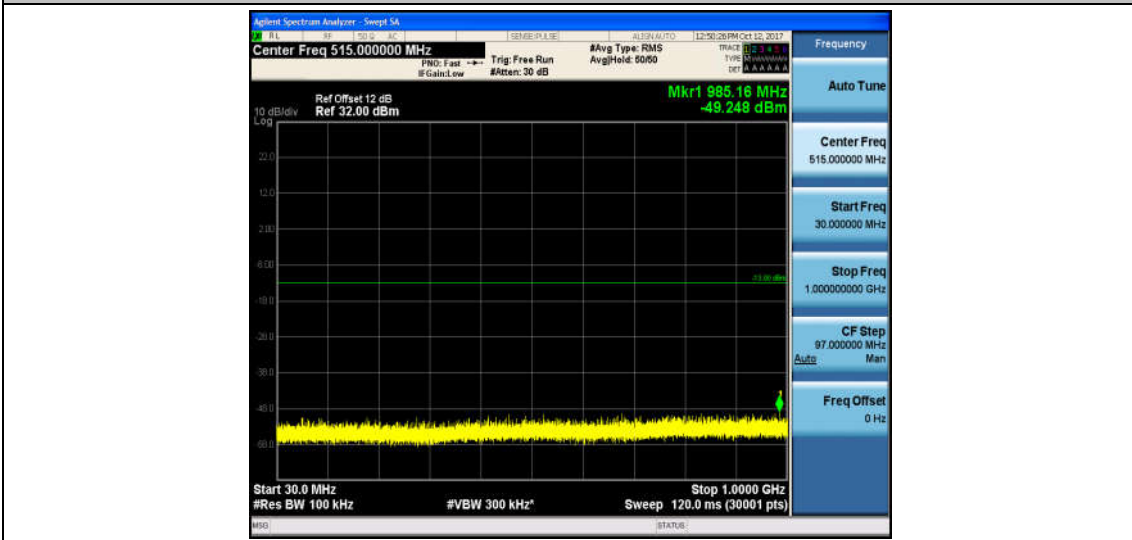

Band2_5MHz_16QAM_19175_1RB#0_Range2:1000~26000MHz_-32.61_PASS