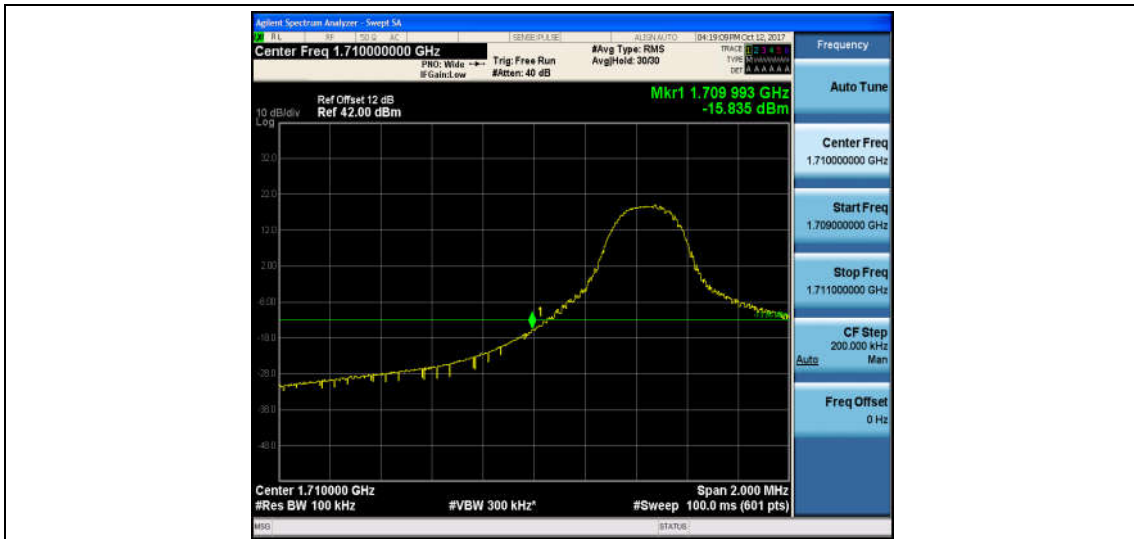

Band4_5MHz_QPSK_19975_1RB#0_-15.83_PASS