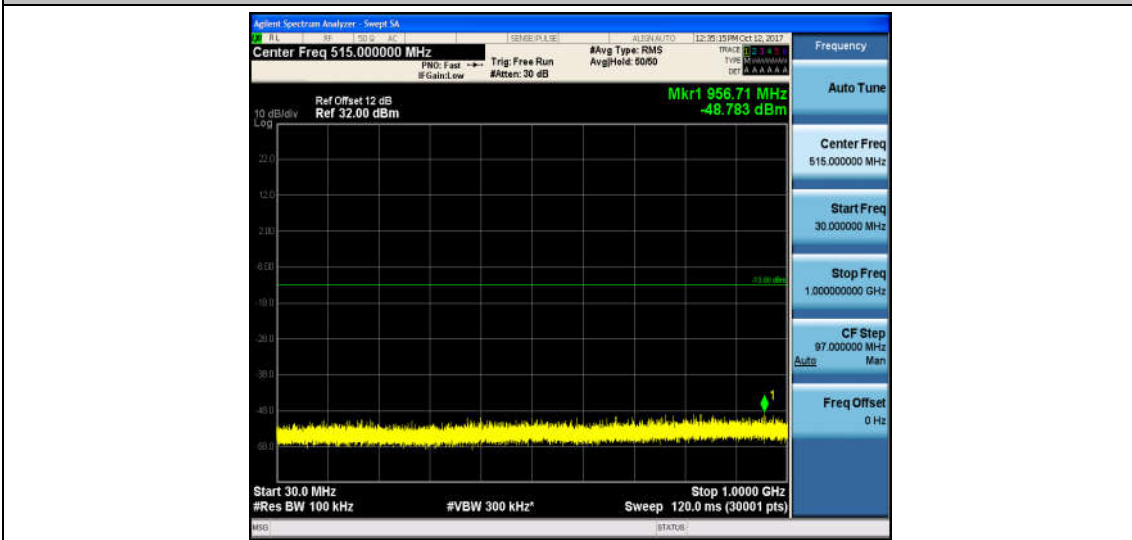

Band2_3MHz_QPSK_19185_1RB#0_Range2:1000~26000MHz_-32.69_PASS