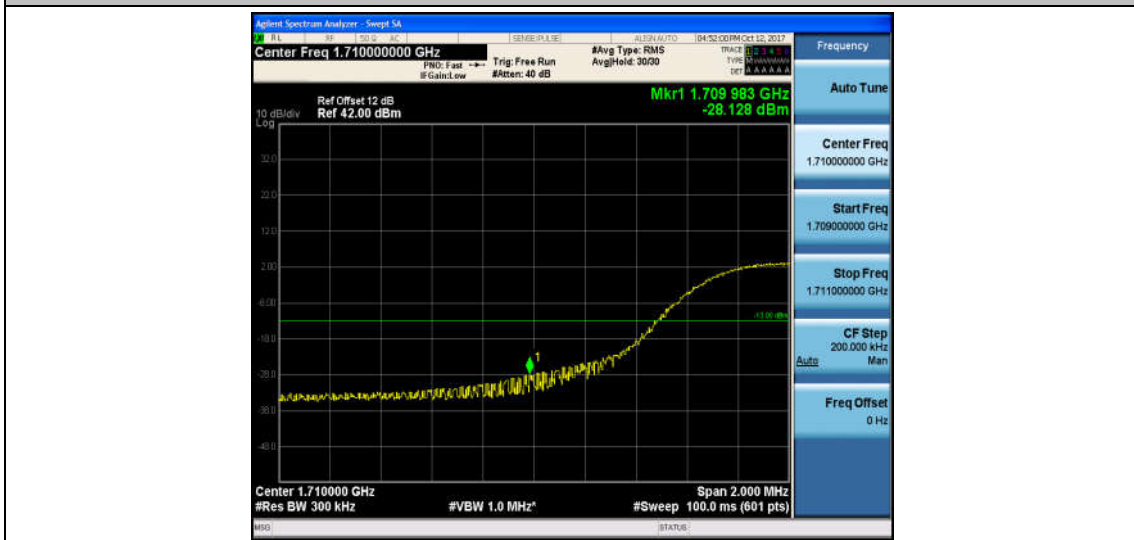

Band4\_10MHz\_16QAM\_20350\_50RB#0\_-30.55\_PASS

Band4\_15MHz\_QPSK\_20025\_1RB#0\_-18.60\_PASS

Band4\_15MHz\_16QAM\_20025\_1RB#0\_-17.72\_PASS

Band4\_15MHz\_QPSK\_20025\_75RB#0\_-28.77\_PASS

Band4\_15MHz\_16QAM\_2025\_75RB#0\_-28.13\_PASS