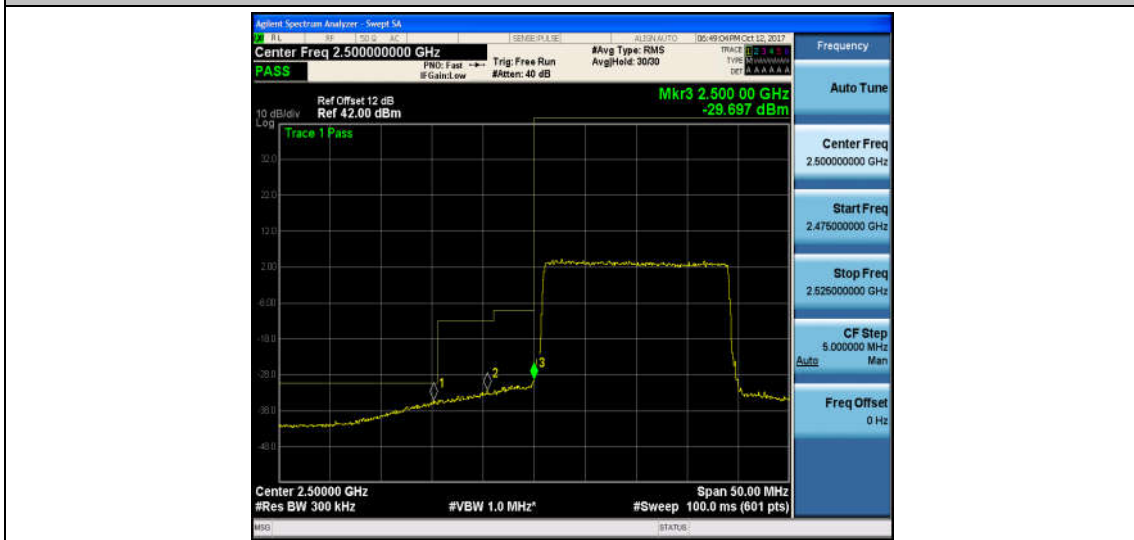

Band7_20MHz_QPSK_20850_100RB#0_-35.29,-32.41,-29.70_PASS