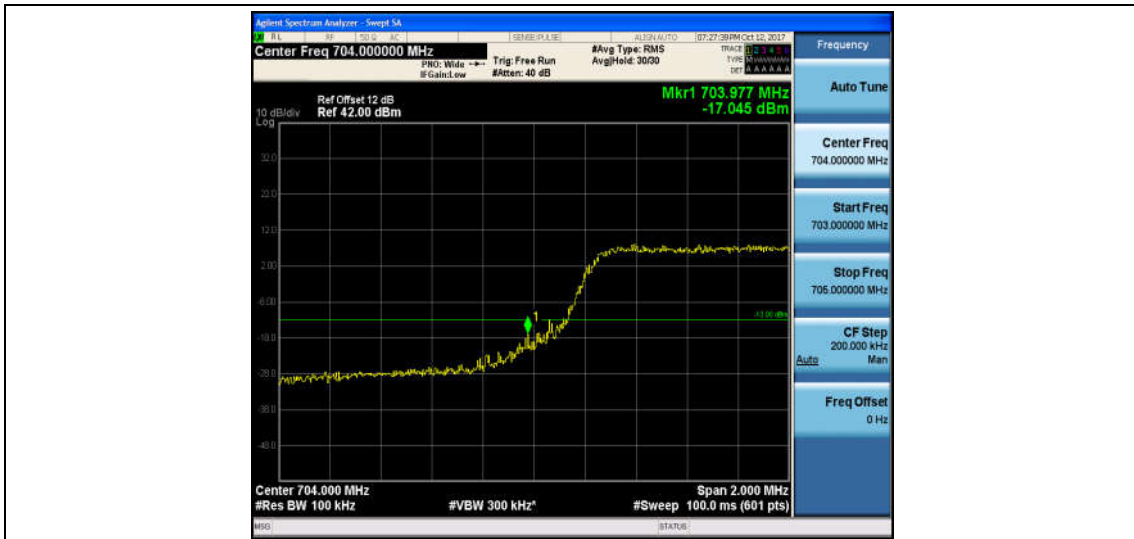

Band17_5MHz_QPSK_23755_25RB#0_-17.04_PASS