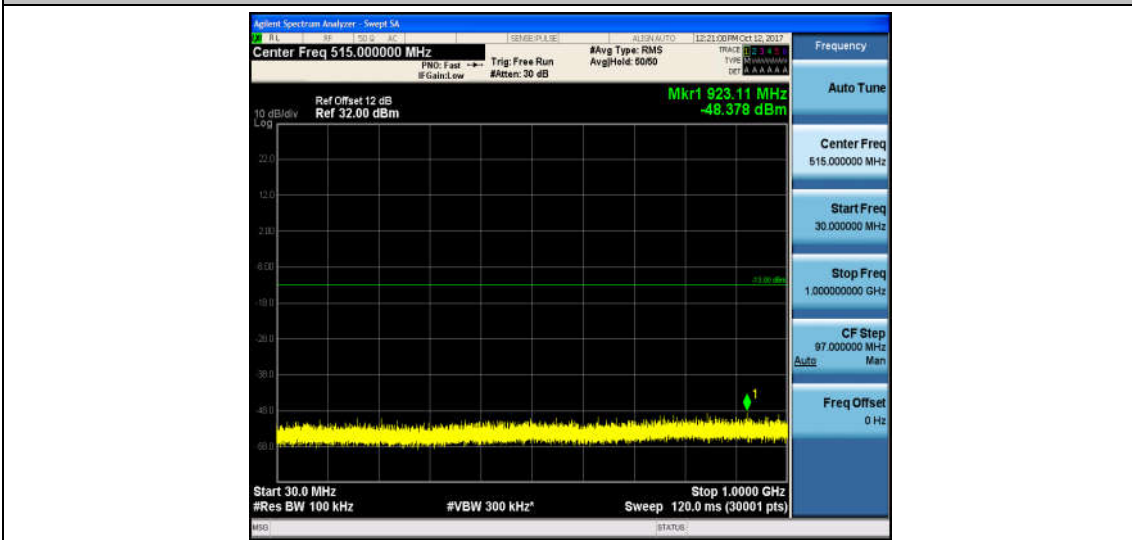

Band2_1.4MHz_QPSK_19193_1RB#0_Range2:1000~26000MHz_-32.83_PASS