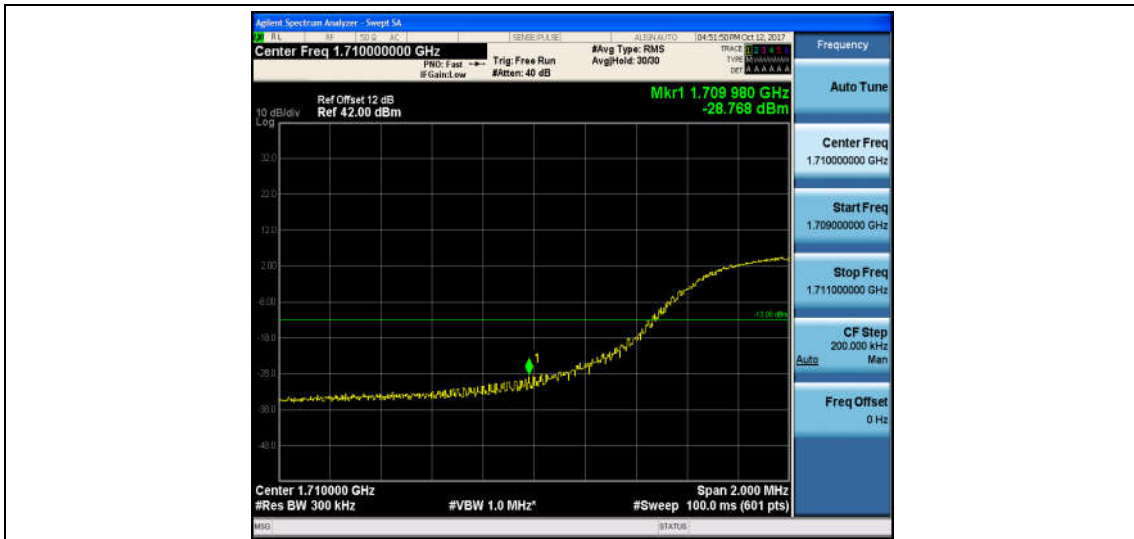

Band4\_10MHz\_16QAM\_20350\_50RB#0\_-30.55\_PASS

Band4\_15MHz\_QPSK\_20025\_1RB#0\_-18.60\_PASS

Band4\_15MHz\_16QAM\_20025\_1RB#0\_-17.72\_PASS

Band4\_15MHz\_QPSK\_20025\_75RB#0\_-28.77\_PASS

Band4\_15MHz\_16QAM\_2025\_75RB#0\_-28.13\_PASS