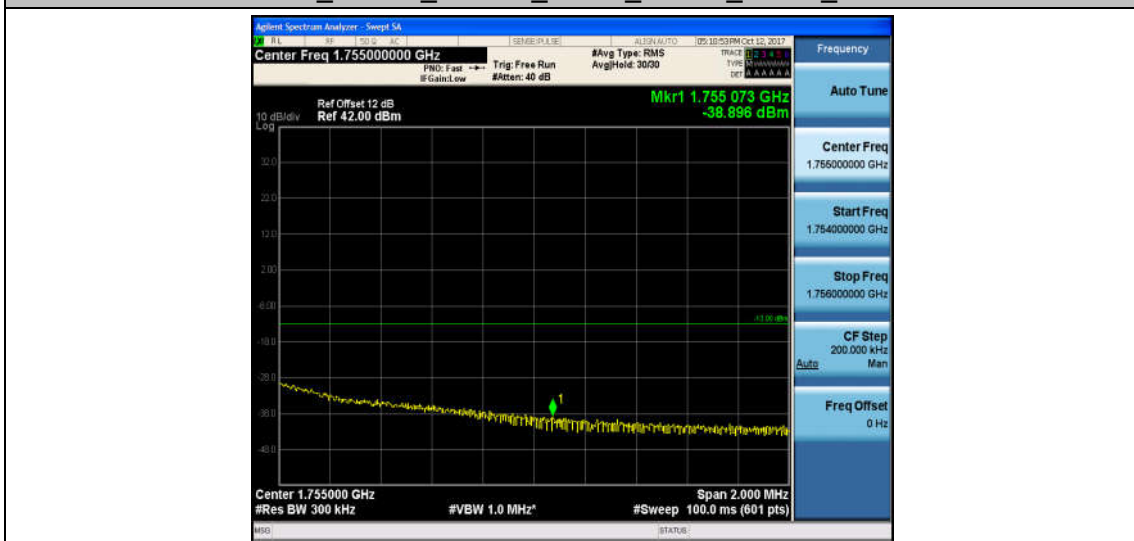

Band4\_20MHz\_16QAM\_20050\_1RB#0\_-21.69\_PASS

Band4\_20MHz\_QPSK\_20050\_100RB#0\_-30.85\_PASS

Band4\_20MHz\_16QAM\_20050\_100RB#0\_-32.86\_PASS

Band4\_20MHz\_QPSK\_20300\_1RB#0\_-39.51\_PASS

Band4\_20MHz\_16QAM\_20300\_1RB#0\_-38.90\_PASS