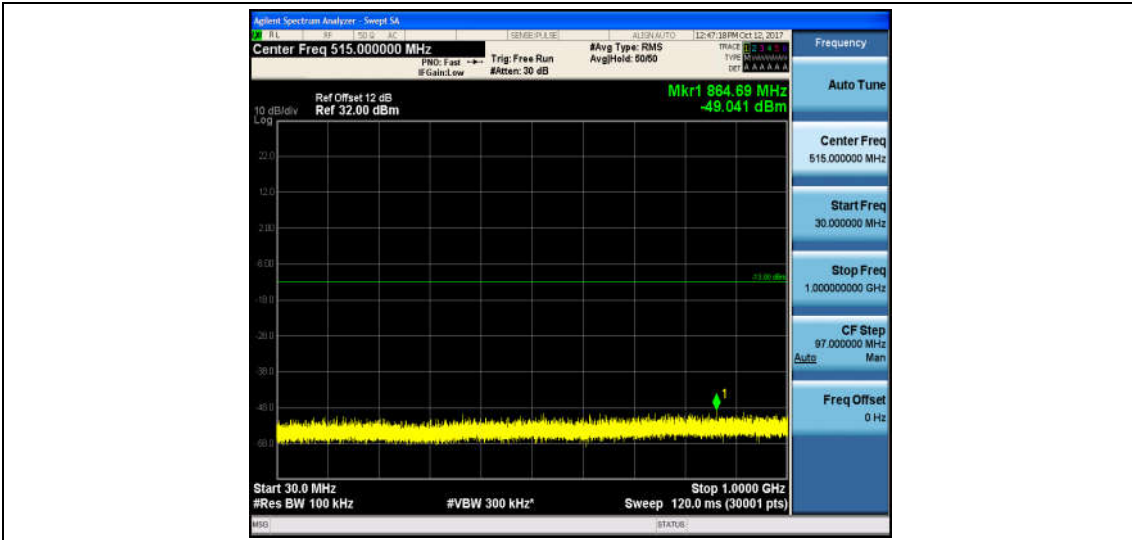

Band2_5MHz_QPSK_18625_1RB#0_Range2:1000~26000MHz_-32.81_PASS