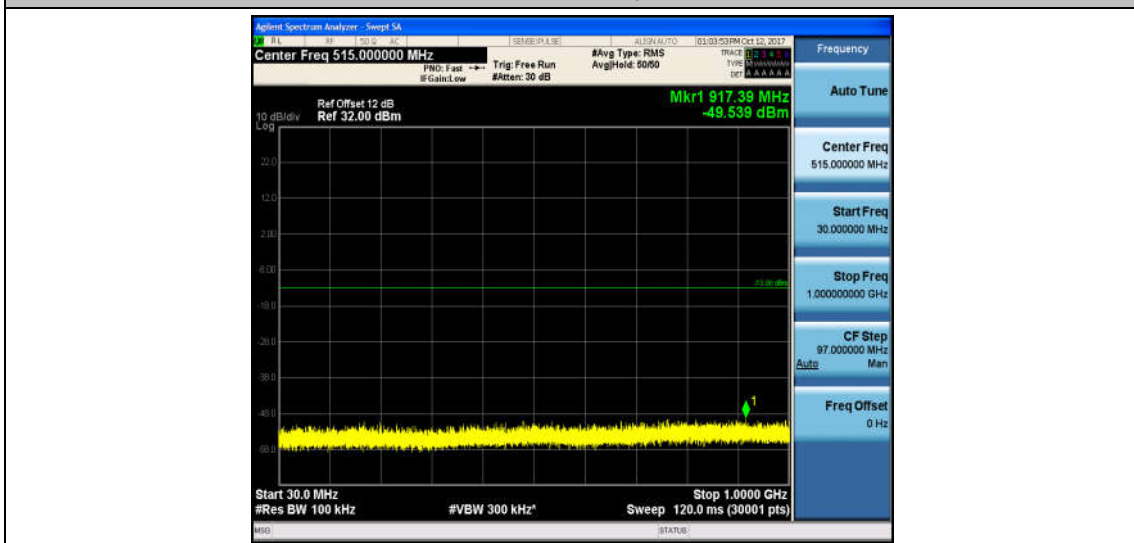

Band2_10MHz_QPSK_19150_1RB#0_Range2:1000~26000MHz_-32.71_PASS