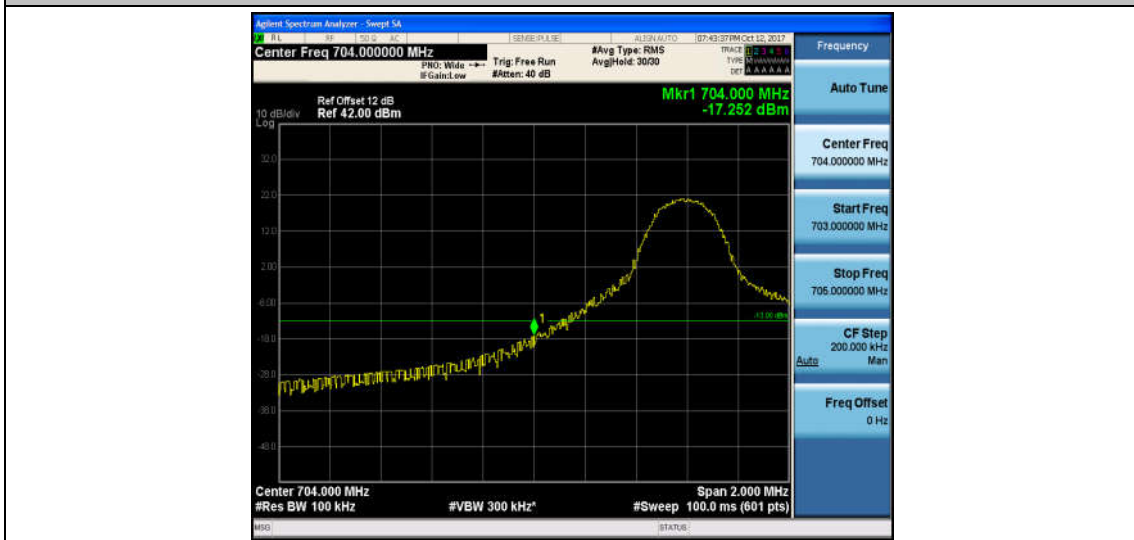

Band17_10MHz_16QAM_23780_1RB#0_-17.25_PASS