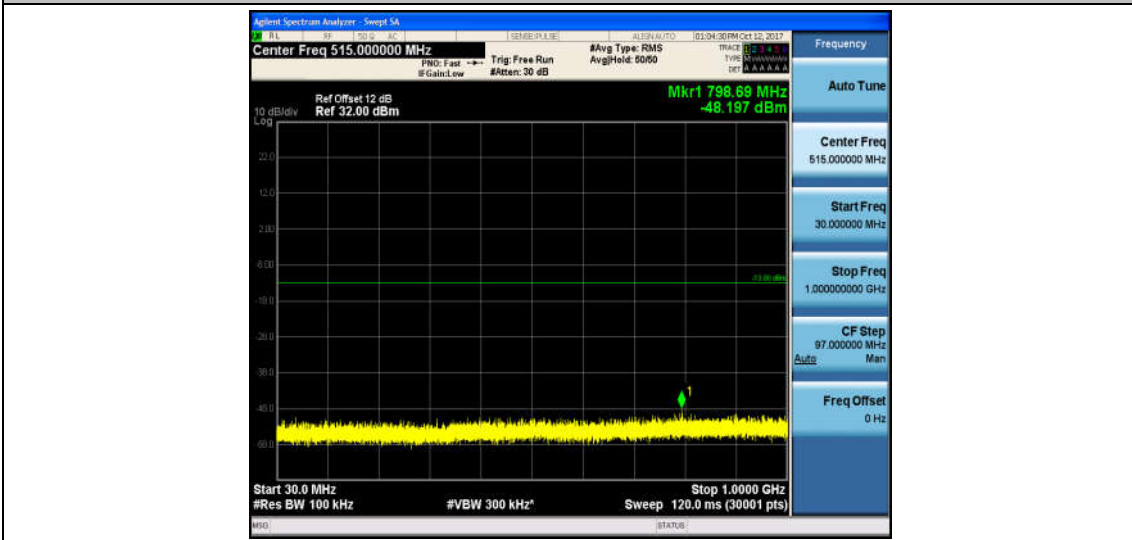

Band2_10MHz_16QAM_19150_1RB#0_Range2:1000~26000MHz_-32.89_PASS