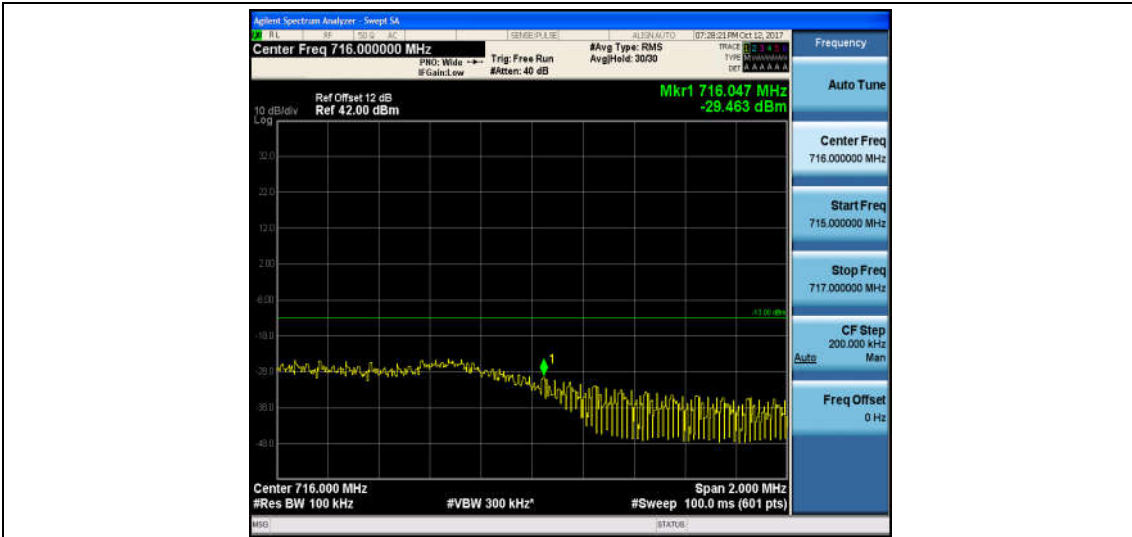

Band17\_5MHz\_QPSK\_23755\_25RB#0\_-17.04\_PASS

Band17\_5MHz\_16QAM\_23755\_25RB#0\_-18.53\_PASS

Band17\_5MHz\_QPSK\_23825\_1RB#0\_-30.23\_PASS

Band17\_5MHz\_16QAM\_23825\_1RB#0\_-29.46\_PASS

Band17\_5MHz\_QPSK\_23825\_25RB#0\_-19.46\_PASS