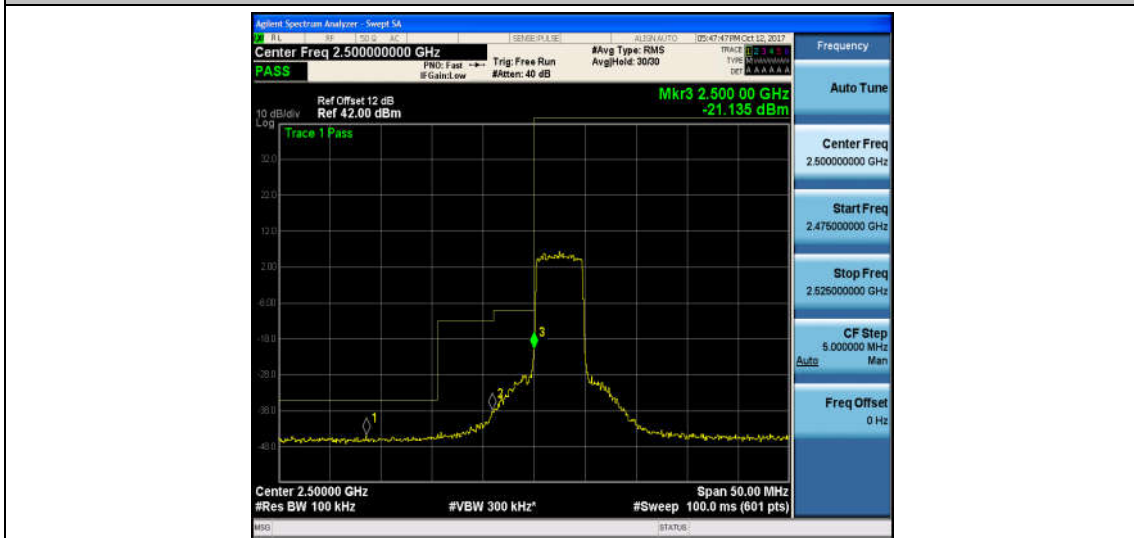

Band7_5MHz_16QAM_20775_25RB#0_-44.96,-38.20,-21.14_PASS