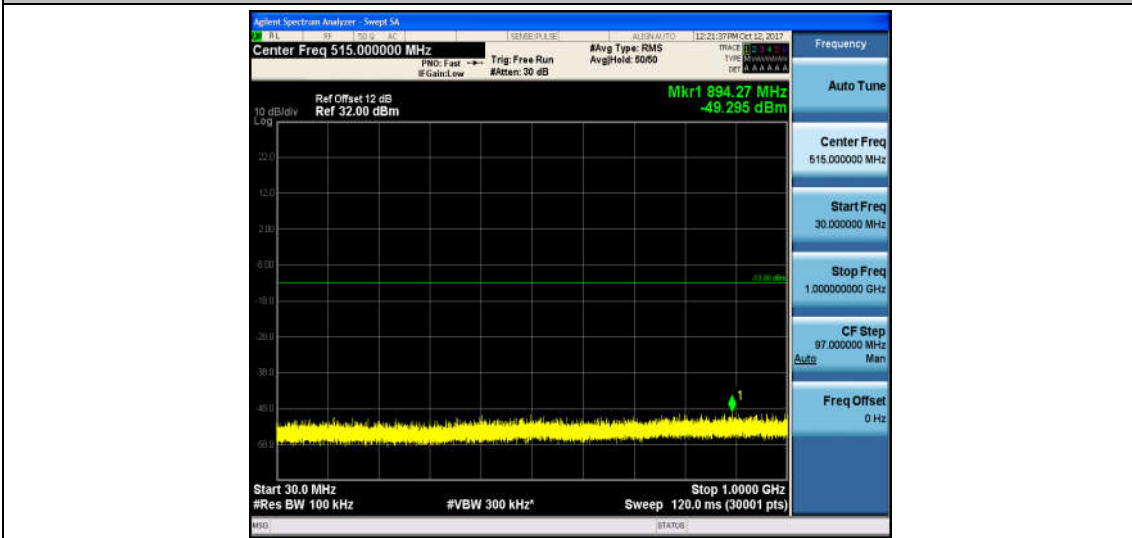

Band2_1.4MHz_16QAM_19193_1RB#0_Range2:1000~26000MHz_-32.71_PASS