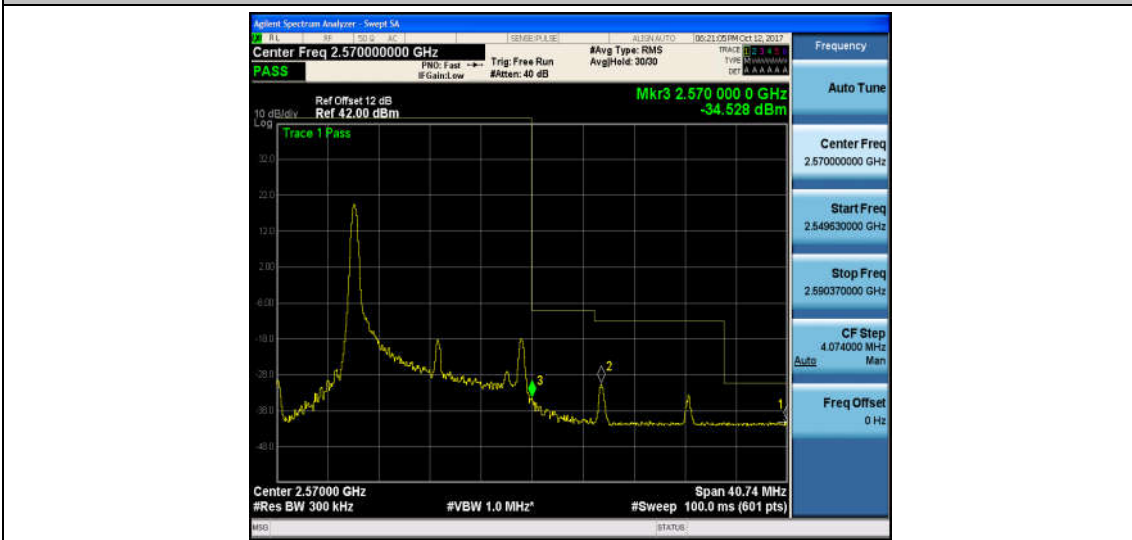

Band7\_15MHz\_QPSK\_20825\_75RB#0\_-34.76,-30.15,-27.10\_PASS

Band7\_15MHz\_16QAM\_20825\_75RB#0\_-36.79,-33.34,-30.34\_PASS

Band7\_15MHz\_QPSK\_21375\_1RB#0\_-41.27,-30.50,-35.21\_PASS

Band7\_15MHz\_16QAM\_21375\_1RB#0\_-41.28,-30.67,-34.53\_PASS