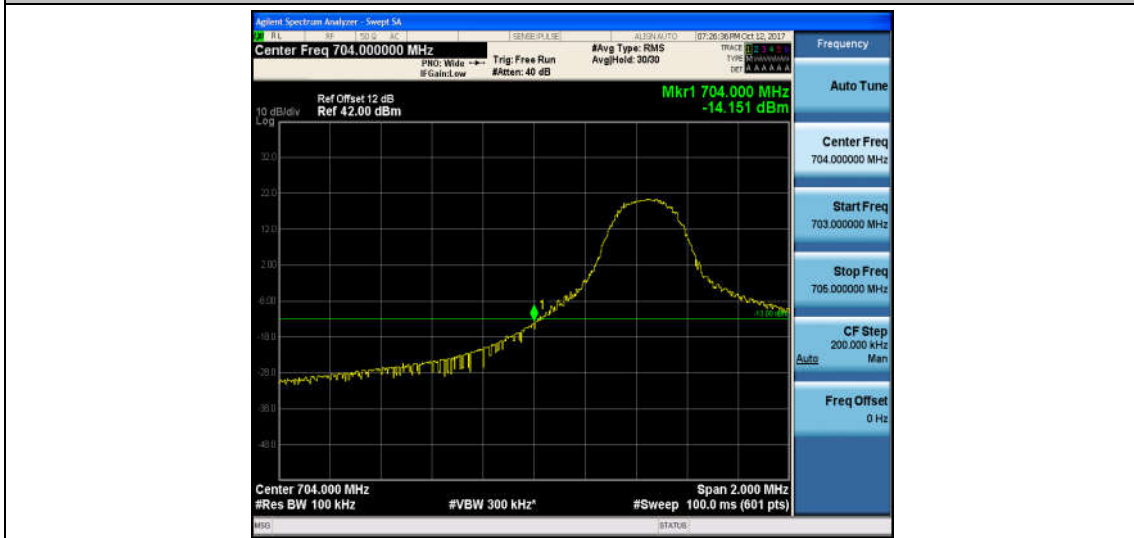

Band17_5MHz_QPSK_23755_1RB#0_-14.15_PASS