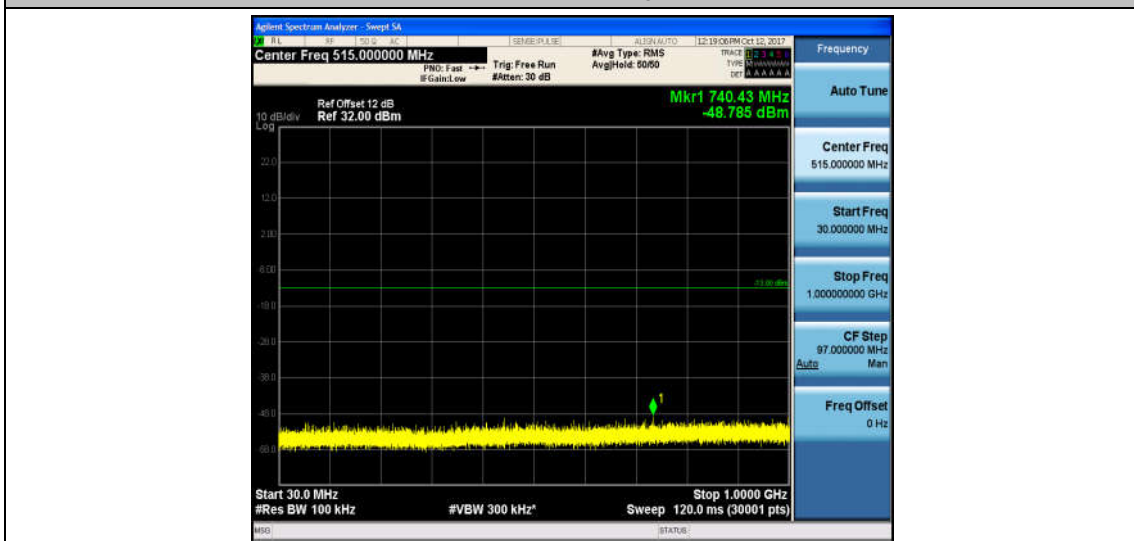

## Test Graphs

Band2\_1.4MHz\_QPSK\_18607\_1RB#0\_Range1:30~1000MHz\_-49\_PASS

Band2\_1.4MHz\_QPSK\_18607\_1RB#0\_Range2:1000~26000MHz\_-32.78\_PASS

Band2\_1.4MHz\_16QAM\_18607\_1RB#0\_Range1:30~1000MHz\_-48.79\_PASS