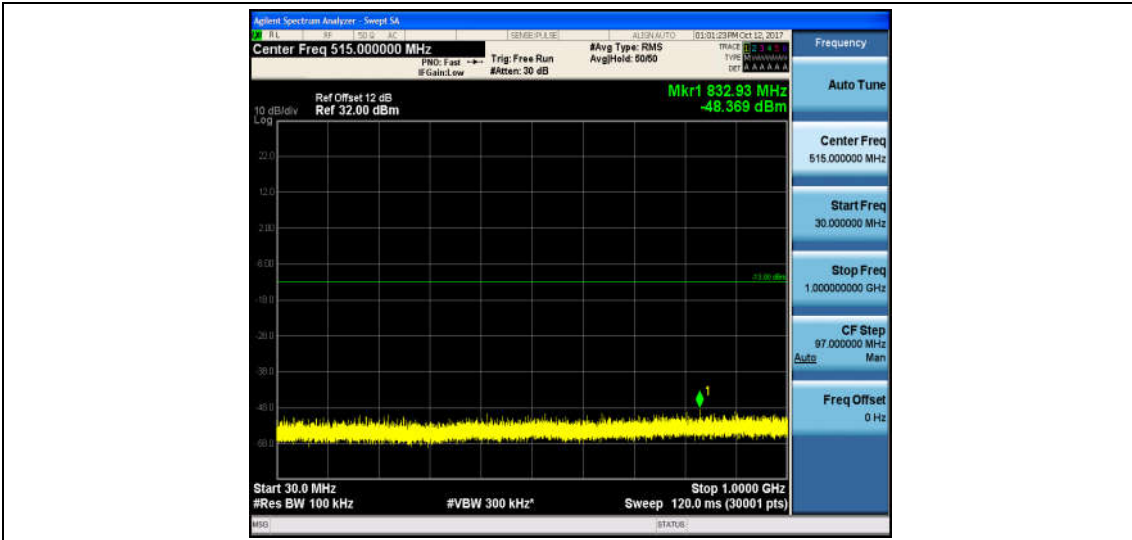

Band2_10MHz_QPSK_18650_1RB#0_Range2:1000~26000MHz_-32.59_PASS