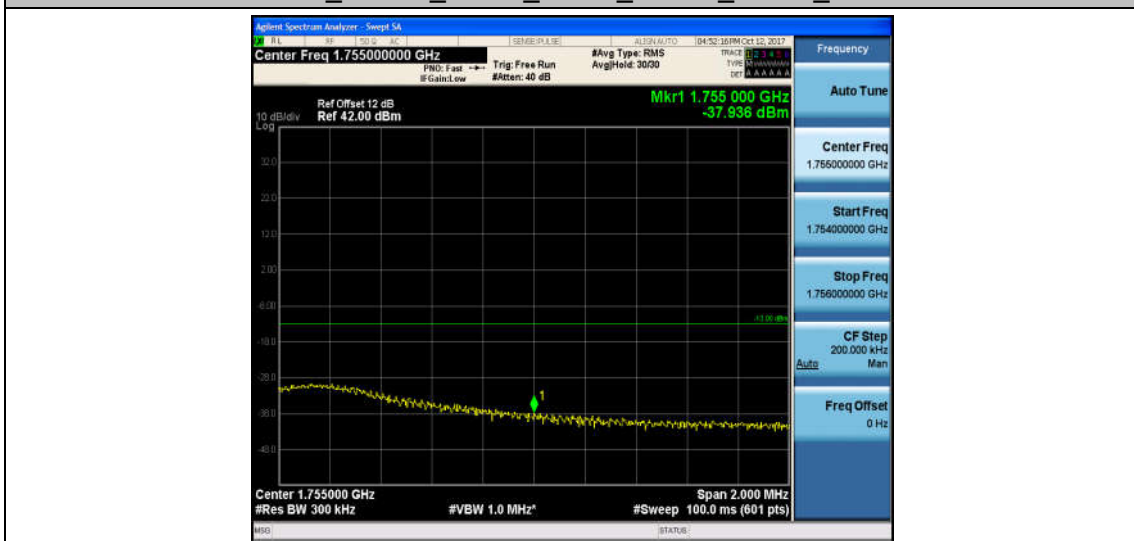

Band4_15MHz_QPSK_20325_1RB#0_-37.94_PASS