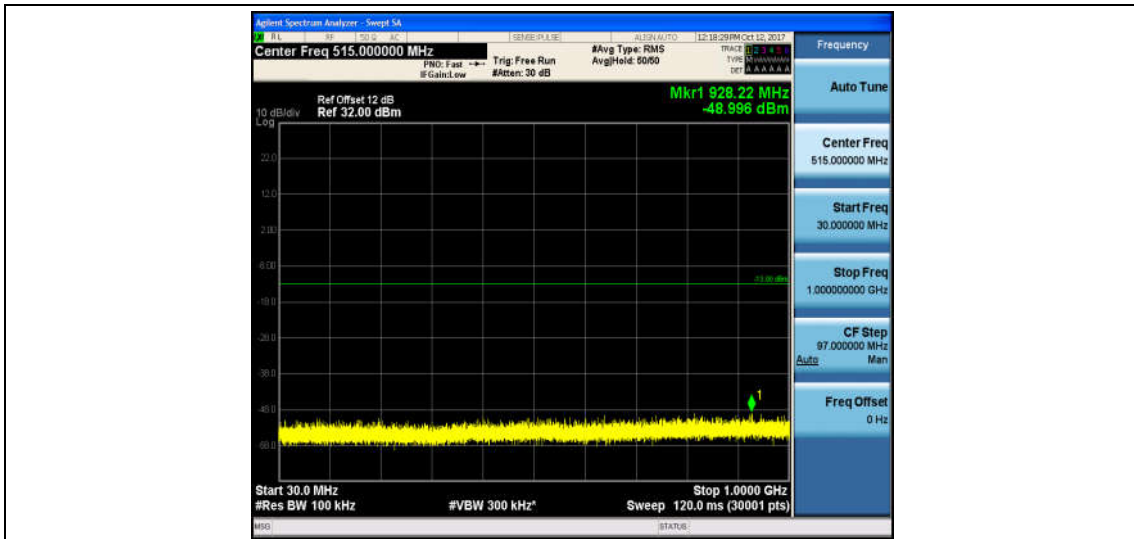

Band2_1.4MHz_QPSK_18607_1RB#0_Range2:1000~26000MHz_-32.78_PASS