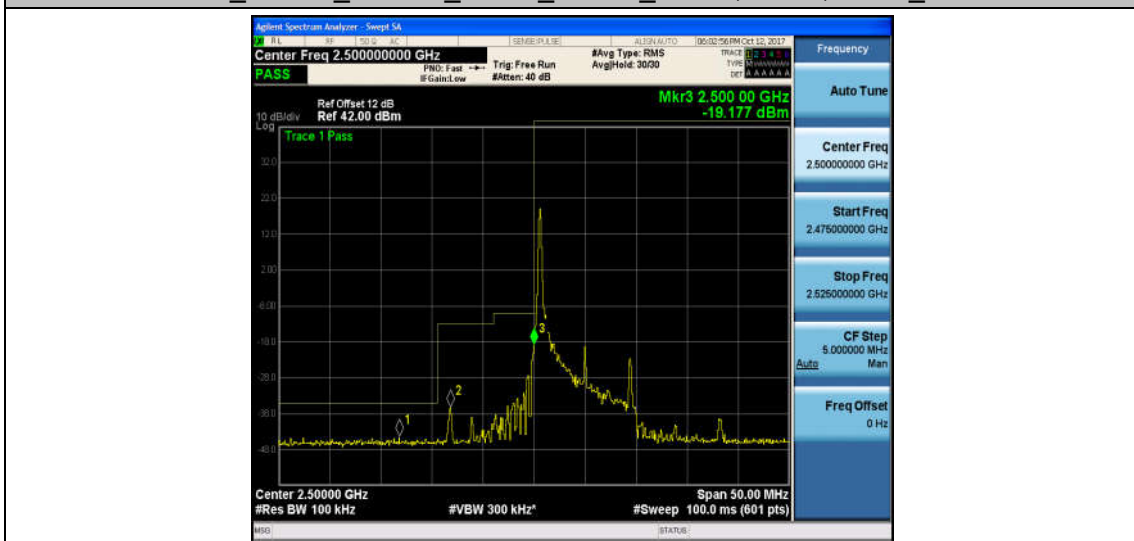

Band7\_5MHz\_QPSK\_21425\_25RB#0\_-42.88,-41.70,-19.45\_PASS

Band7\_5MHz\_16QAM\_21425\_25RB#0\_-43.04,-42.81,-22.10\_PASS

Band7\_10MHz\_QPSK\_20800\_1RB#0\_-44.90,-38.89,-18.79\_PASS

Band7\_10MHz\_16QAM\_20800\_1RB#0\_-44.63,-36.46,-19.18\_PASS