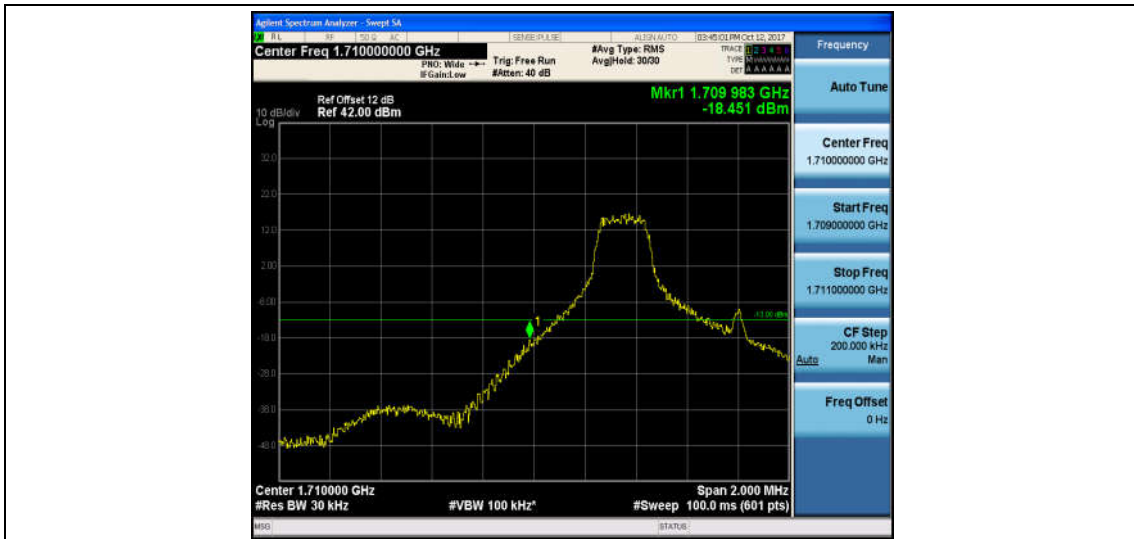

Band4_1.4MHz_16QAM_19957_1RB#0_-18.45_PASS