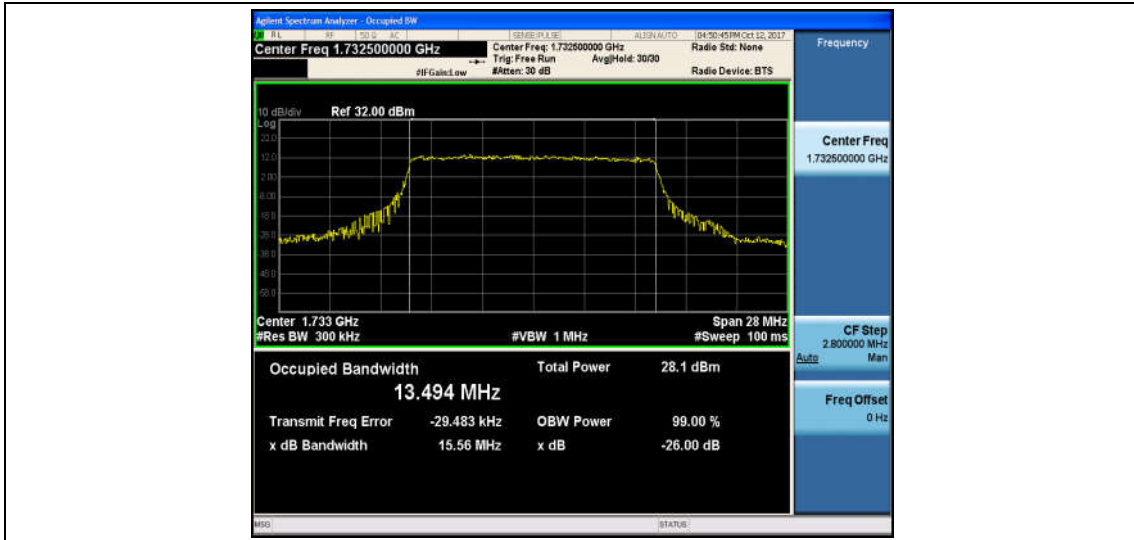

Band4_15MHz_QPSK_20175_75RB#0_13.494_15.56_PASS