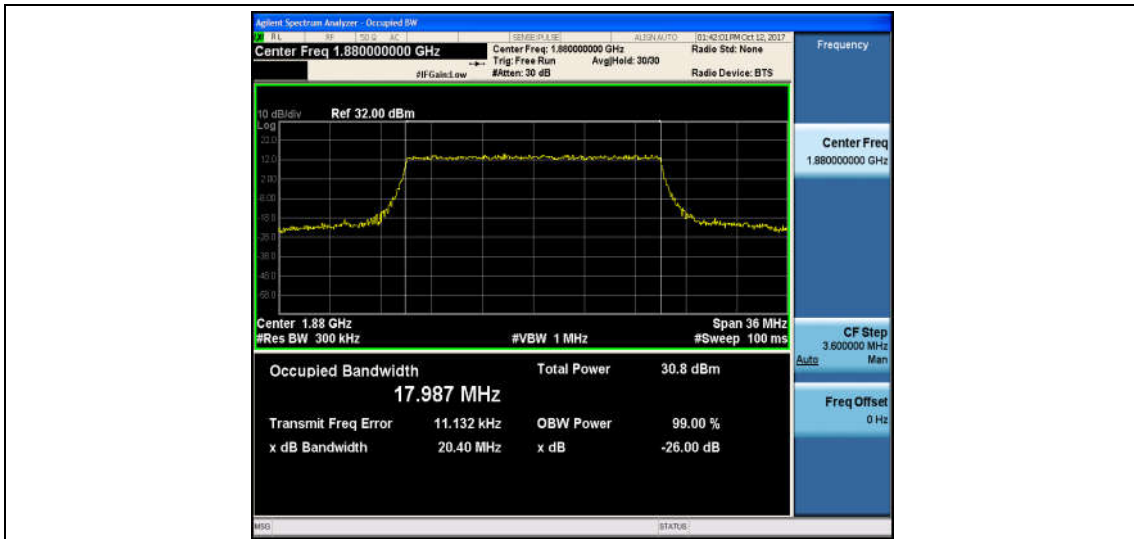

Band2_20MHz_QPSK_18700_100RB#0_18.001_19.71_PASS

Band2_20MHz_16QAM_18700_100RB#0_18.009_19.77_PASS

Band2_20MHz_QPSK_18900_100RB#0_17.987_20.40_PASS

Band2_20MHz_16QAM_18900_100RB#0_17.986_20.11_PASS

Band2_20MHz_QPSK_19100_100RB#0_18.022_19.98_PASS

Band2_20MHz_16QAM_19100_100RB#0_17.971_20.06_PASS

Band4_1.4MHz_QPSK_19957_6RB#0_1.1138_1.432_PASS

Band4_1.4MHz_16QAM_19957_6RB#0_1.1122_1.510_PASS

Band4_1.4MHz_QPSK_20175_6RB#0_1.1096_1.438_PASS

Band4_1.4MHz_16QAM_20175_6RB#0_1.1280_1.466_PASS