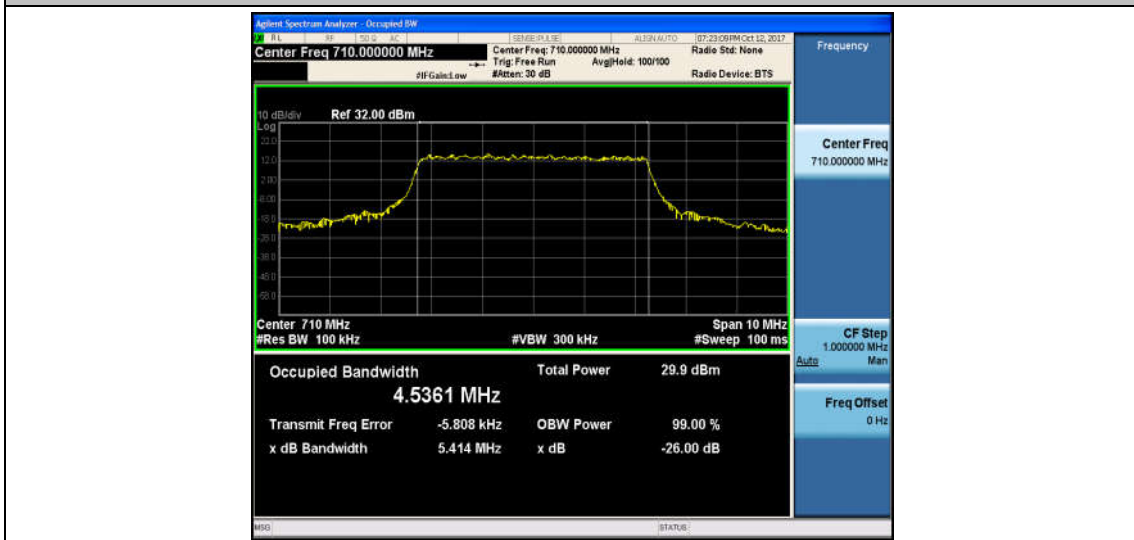

Band7_20MHz_16QAM_21350_100RB#0_17.951_19.98_PASS

Band17_5MHz_QPSK_23755_25RB#0_4.5202_5.277_PASS

Band17_5MHz_16QAM_23755_25RB#0_4.5180_5.116_PASS

Band17_5MHz_QPSK_23790_25RB#0_4.5264_5.354_PASS

Band17_5MHz_16QAM_23790_25RB#0_4.5361_5.414_PASS