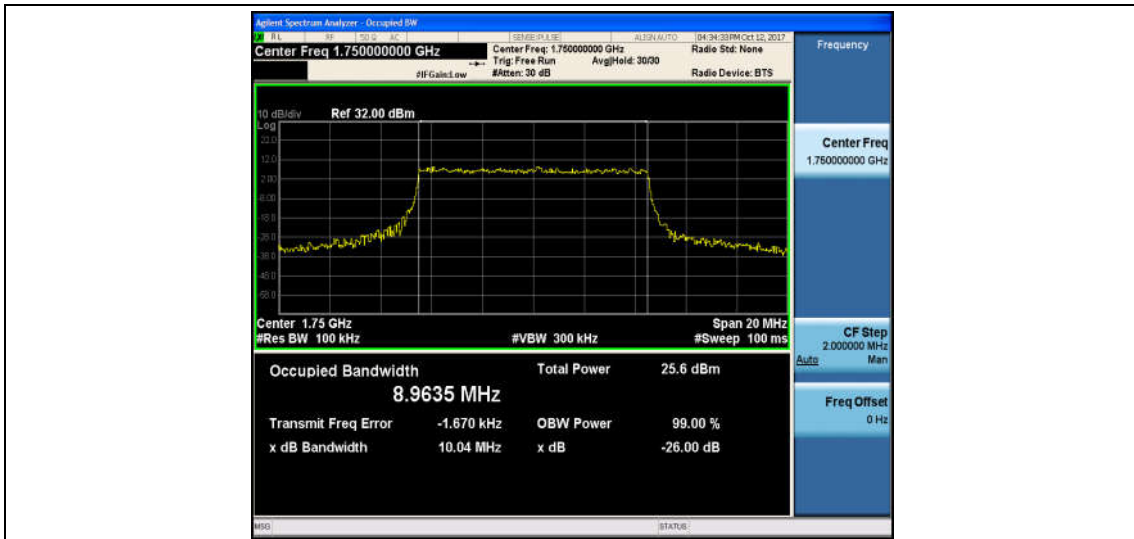

Band4_10MHz_16QAM_20000_50RB#0_8.9759_10.15_PASS

Band4_10MHz_QPSK_20175_50RB#0_8.9582_9.748_PASS

Band4_10MHz_16QAM_20175_50RB#0_8.9500_9.924_PASS

Band4_10MHz_QPSK_20350_50RB#0_8.9584_9.838_PASS

Band4_10MHz_16QAM_20350_50RB#0_8.9635_10.04_PASS