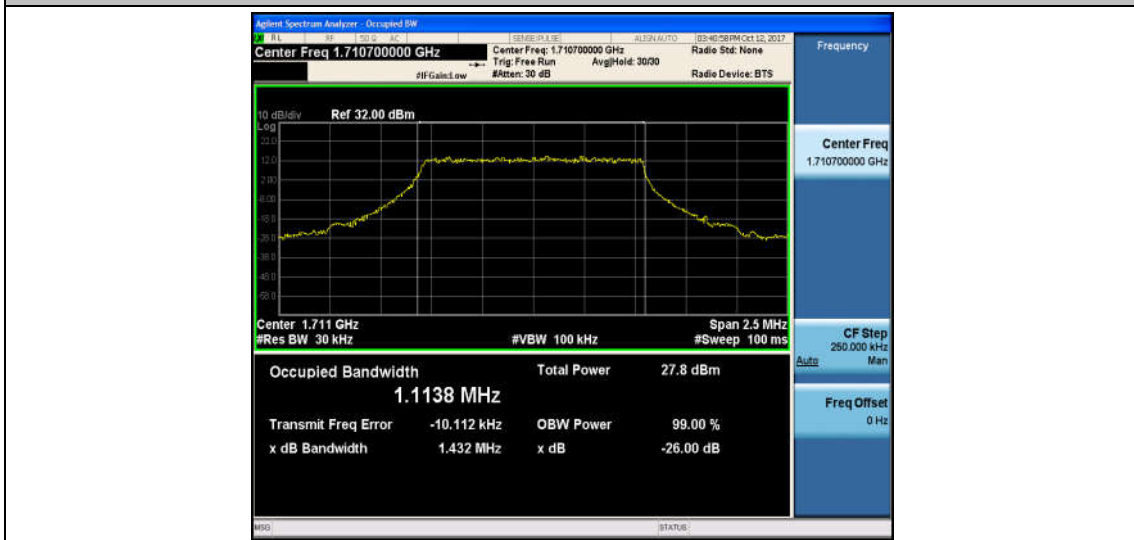

Band4_1.4MHz_QPSK_19957_6RB#0_1.1138_1.432_PASS