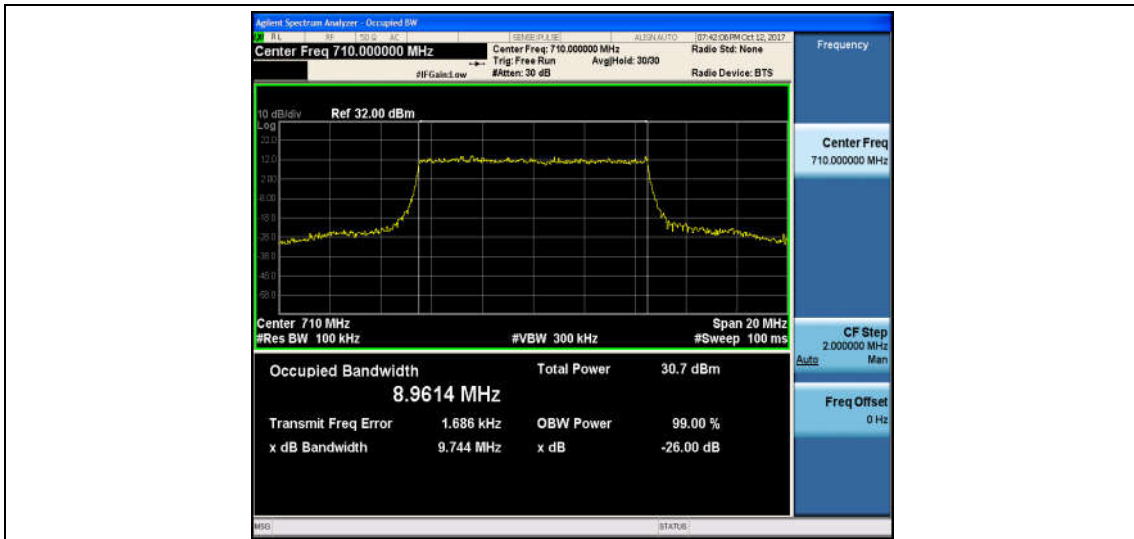

Band17_5MHz_QPSK_23825_25RB#0_4.5447_5.356_PASS

Band17_5MHz_16QAM_23825_25RB#0_4.5195_5.252_PASS

Band17_10MHz_QPSK_23780_50RB#0_8.9564_9.835_PASS

Band17_10MHz_16QAM_23780_50RB#0_8.9546_10.00_PASS

Band17_10MHz_QPSK_23790_50RB#0_8.9614_9.744_PASS