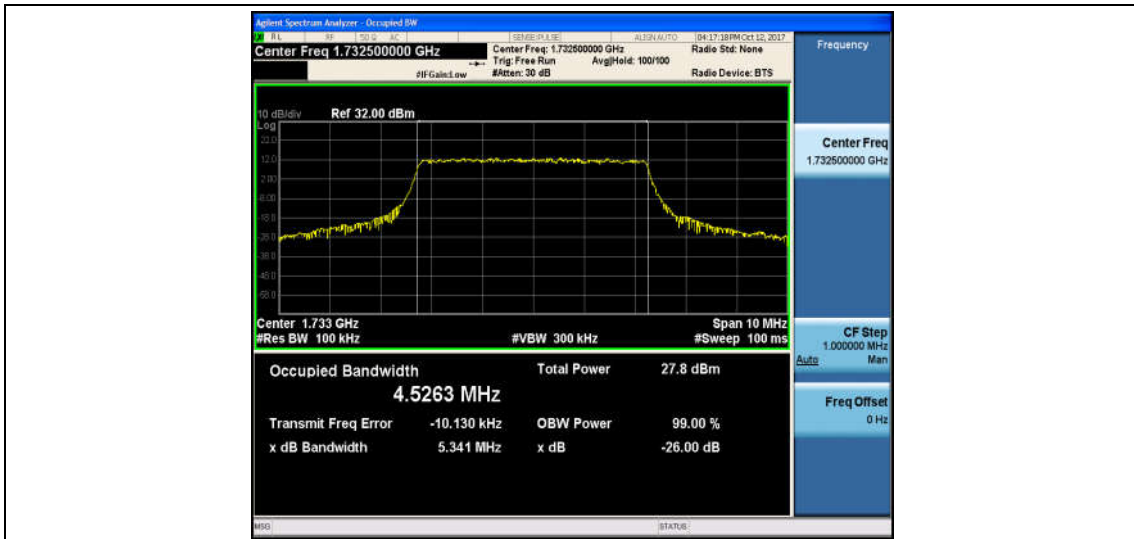

Band4_5MHz_QPSK_20175_25RB#0_4.5263_5.341_PASS