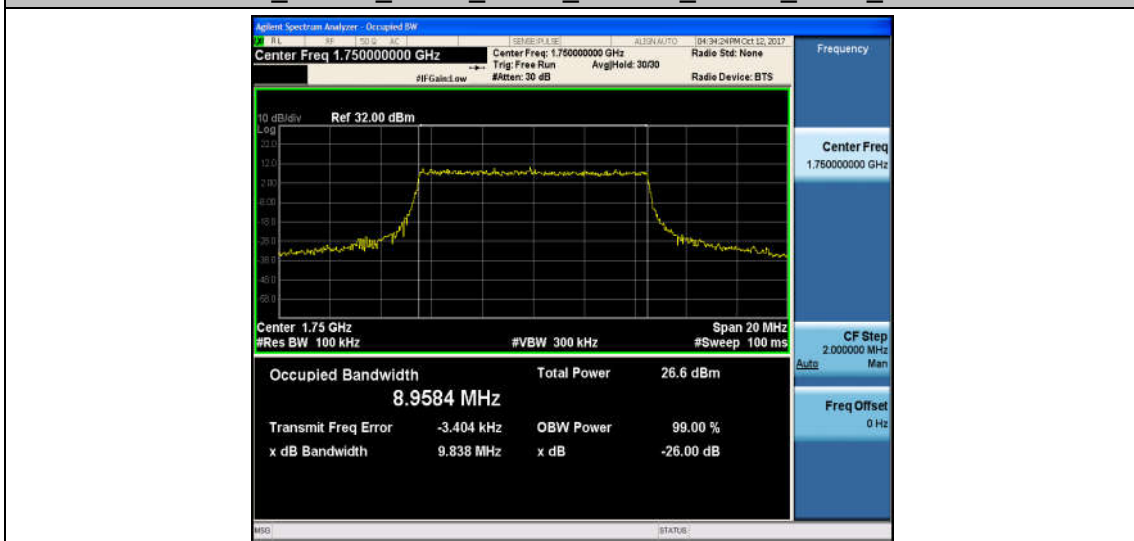

Band4_10MHz_16QAM_20000_50RB#0_8.9759_10.15_PASS

Band4_10MHz_QPSK_20175_50RB#0_8.9582_9.748_PASS

Band4_10MHz_16QAM_20175_50RB#0_8.9500_9.924_PASS

Band4_10MHz_QPSK_20350_50RB#0_8.9584_9.838_PASS

Band4_10MHz_16QAM_20350_50RB#0_8.9635_10.04_PASS