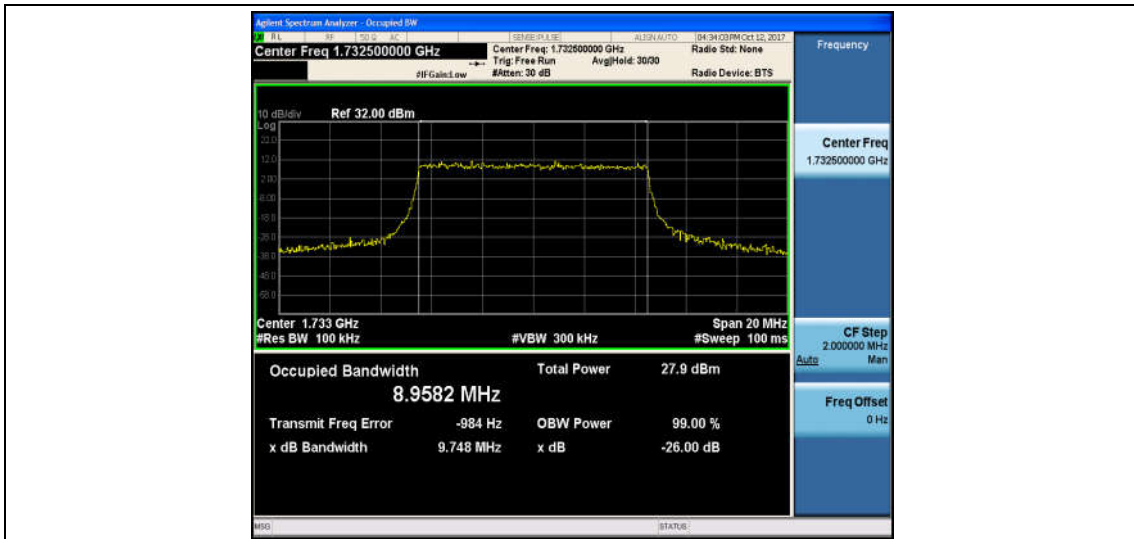

Band4_10MHz_QPSK_20175_50RB#0_8.9582_9.748_PASS