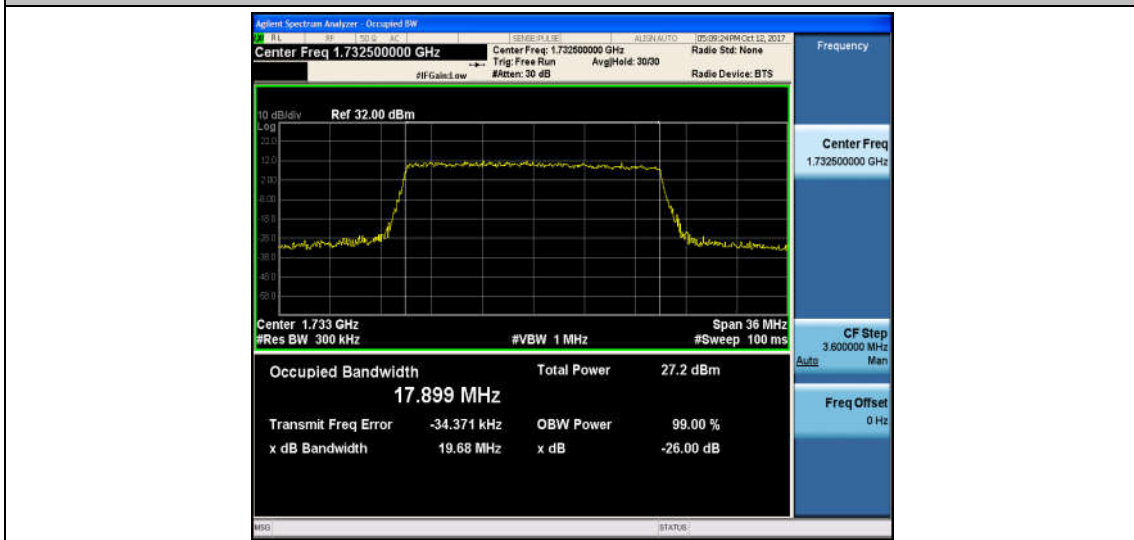

Band4_15MHz_16QAM_20325_75RB#0_13.498_15.33_PASS

Band4_20MHz_QPSK_20050_100RB#0_17.948_20.07_PASS

Band4_20MHz_16QAM_20050_100RB#0_17.909_19.66_PASS

Band4_20MHz_QPSK_20175_100RB#0_17.926_19.70_PASS

Band4_20MHz_16QAM_20175_100RB#0_17.899_19.68_PASS