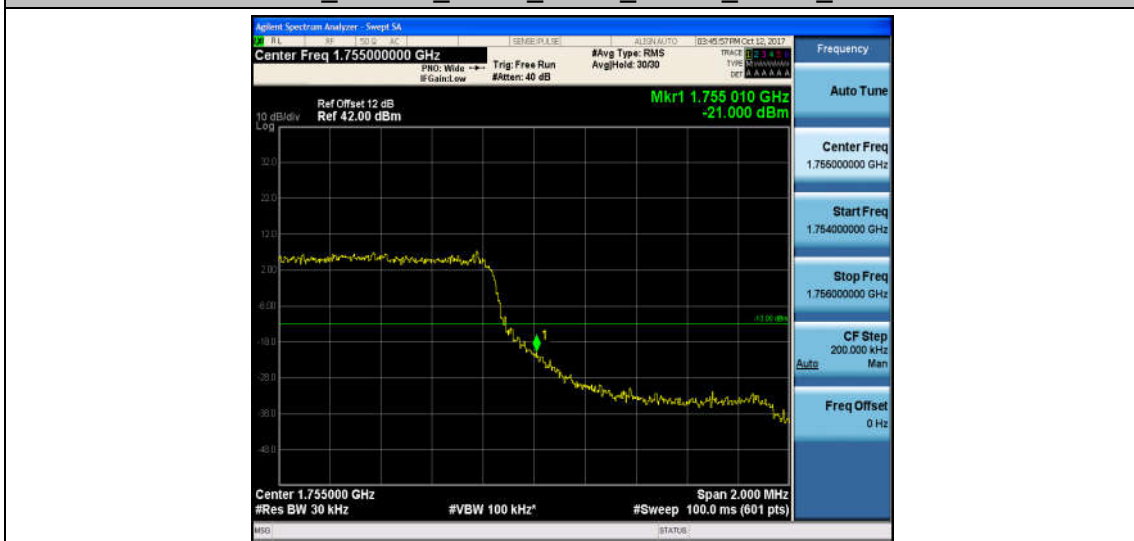

Band4_1.4MHz_QPSK_20393_6RB#0_-21.00_PASS