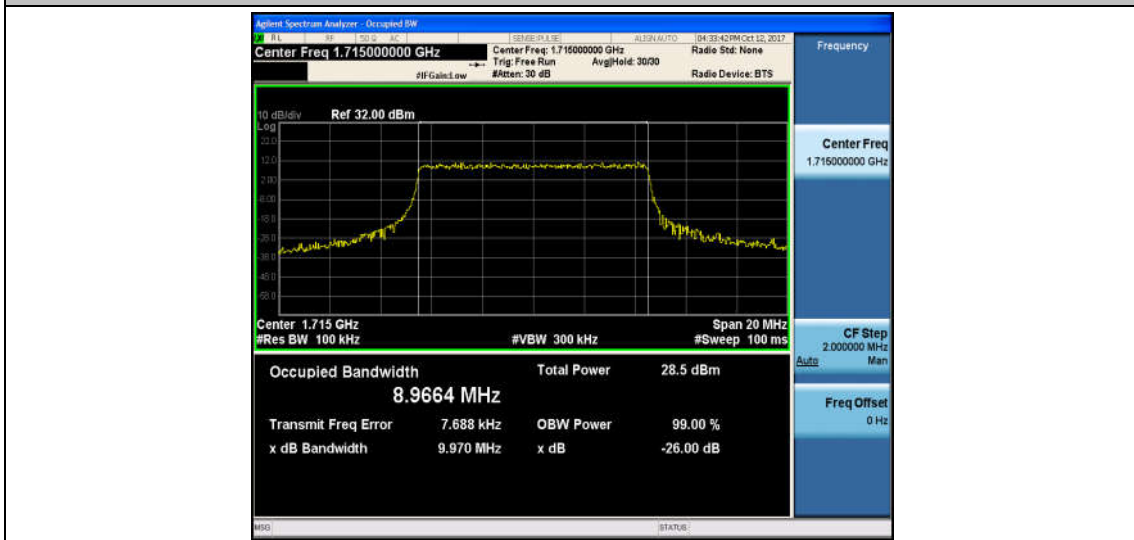

Band4_5MHz_QPSK_20175_25RB#0_4.5263_5.341_PASS

Band4_5MHz_16QAM_20175_25RB#0_4.5338_5.396_PASS

Band4_5MHz_QPSK_20375_25RB#0_4.5455_5.344_PASS

Band4_5MHz_16QAM_20375_25RB#0_4.5149_5.228_PASS

Band4_10MHz_QPSK_20000_50RB#0_8.9664_9.970_PASS