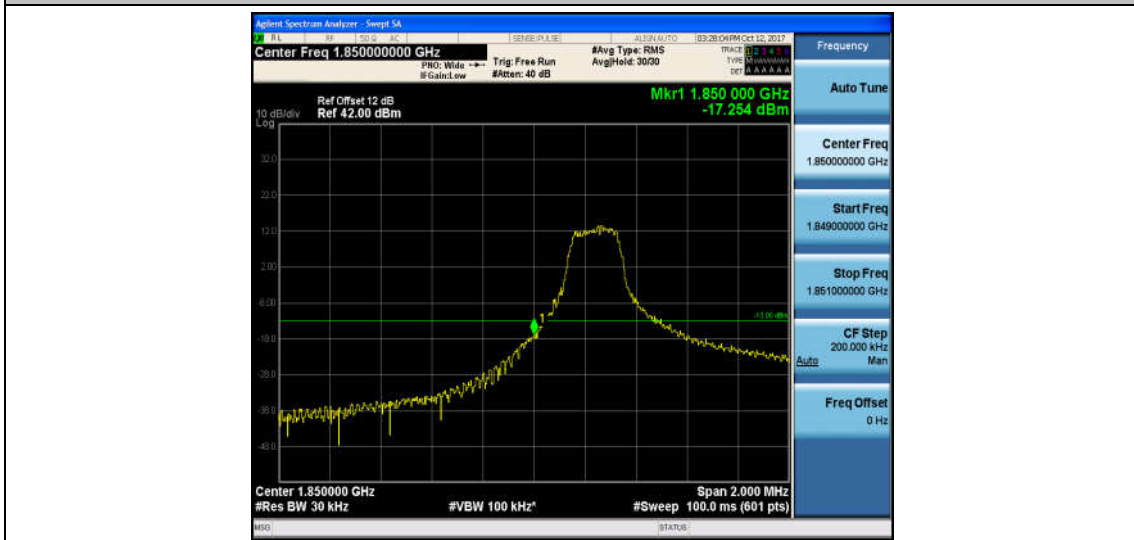

Band2_3MHz_16QAM_18615_1RB#0_-17.25_PASS