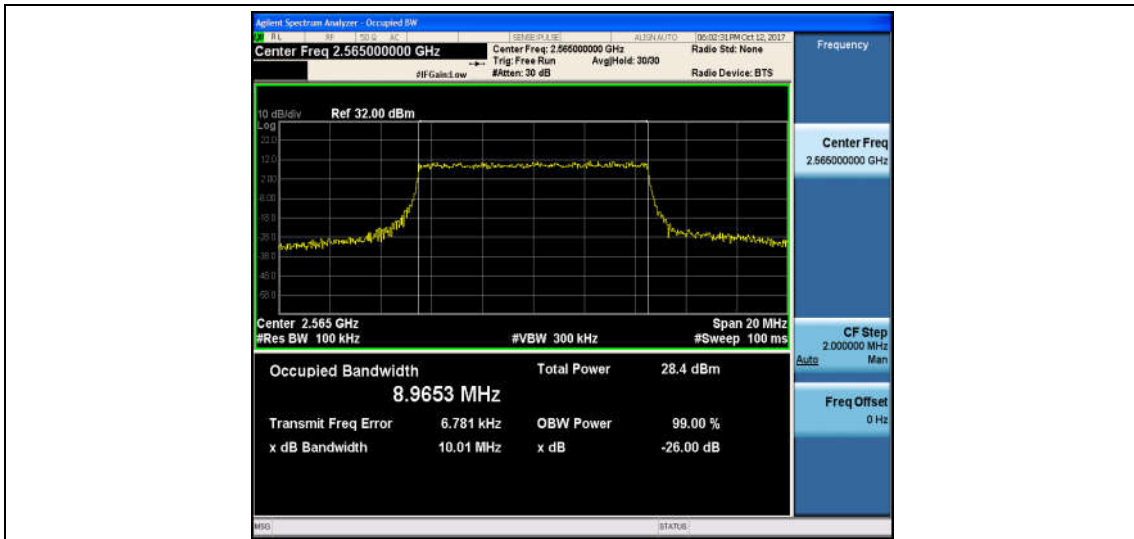

Band7_10MHz_QPSK_21100_50RB#0_8.9527_9.730_PASS

Band7_10MHz_16QAM_21100_50RB#0_8.9441_9.994_PASS

Band7_10MHz_QPSK_21400_50RB#0_8.9526_9.893_PASS

Band7_10MHz_16QAM_21400_50RB#0_8.9653_10.01_PASS

Band7_15MHz_QPSK_20825_75RB#0_13.509_15.12_PASS