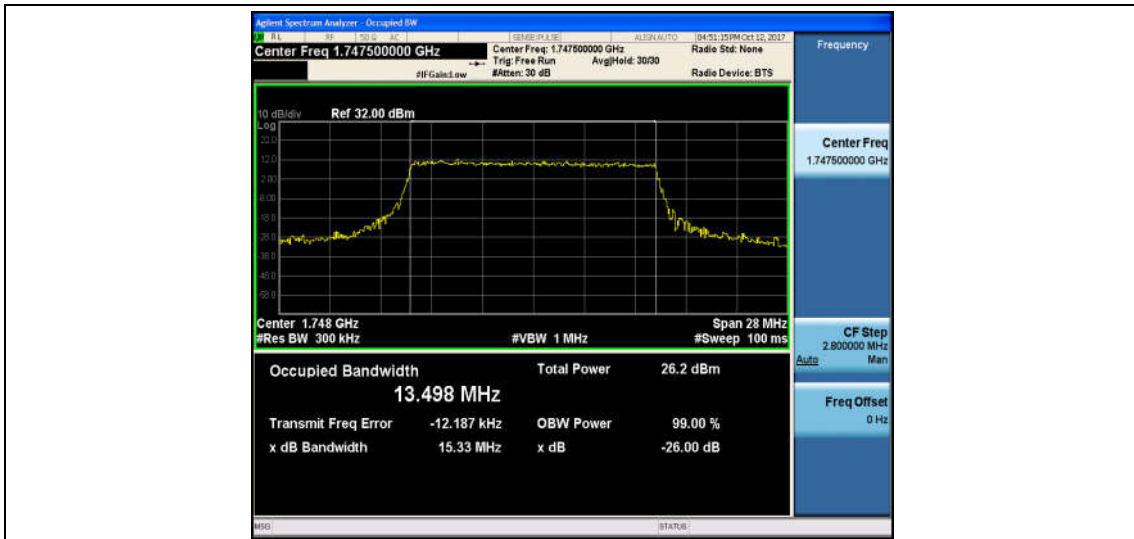

Band4_15MHz_16QAM_20325_75RB#0_13.498_15.33_PASS