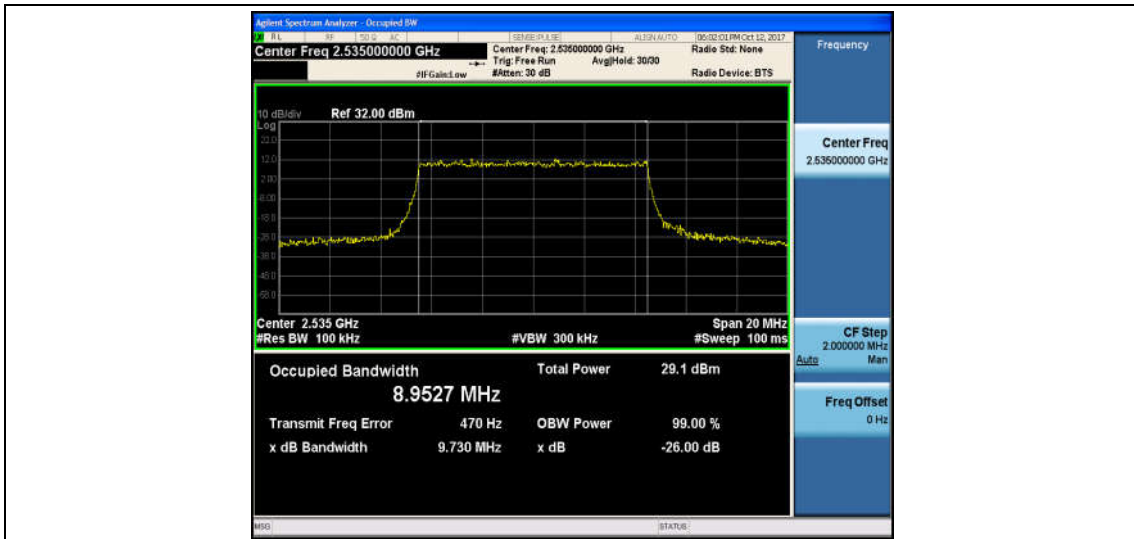

Band7_10MHz_QPSK_21100_50RB#0_8.9527_9.730_PASS