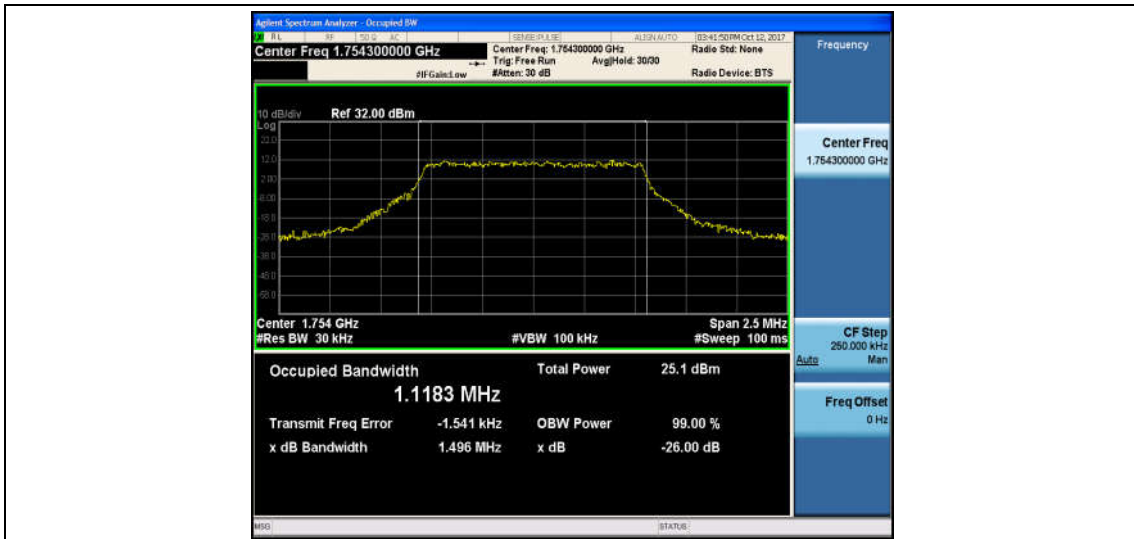

Band4_1.4MHz_16QAM_20393_6RB#0_1.1183_1.496_PASS