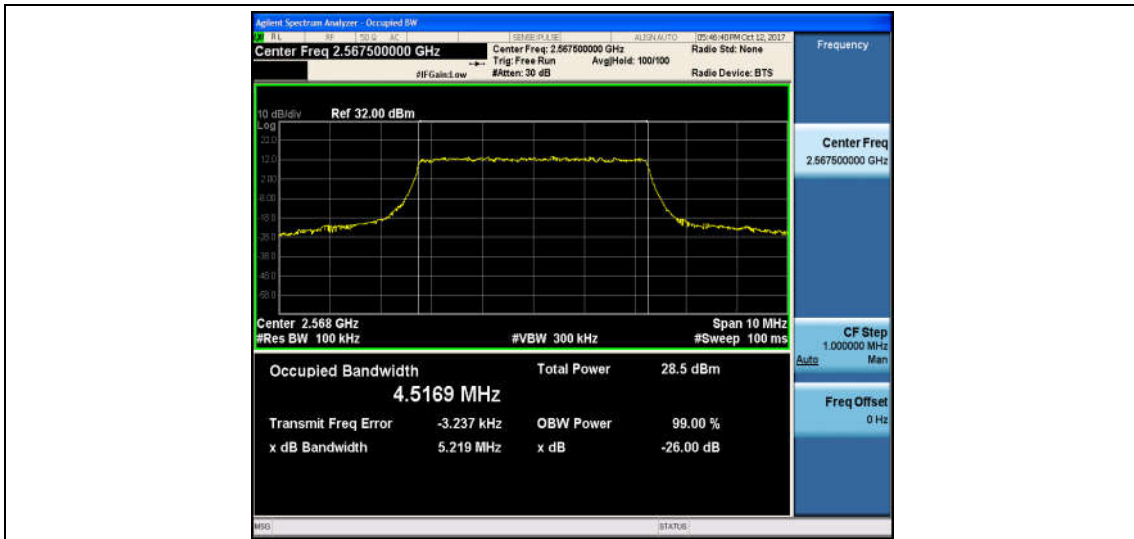

Band7_5MHz_16QAM_21425_25RB#0_4.5169_5.219_PASS