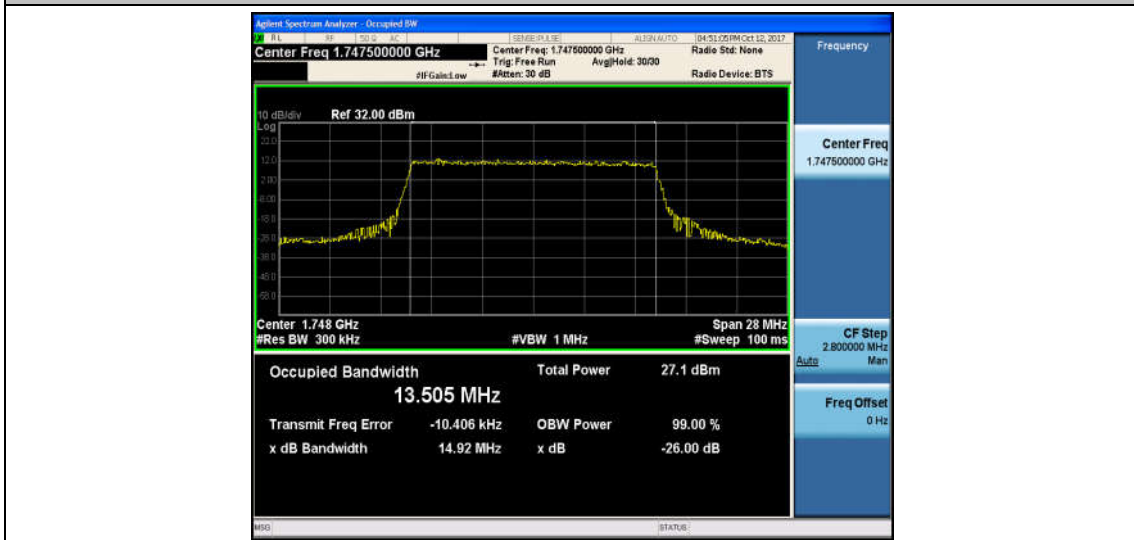

Band4_15MHz_QPSK_20025_75RB#0_13.485_15.14_PASS

Band4_15MHz_16QAM_20025_75RB#0_13.481_15.03_PASS

Band4_15MHz_QPSK_20175_75RB#0_13.494_15.56_PASS

Band4_15MHz_16QAM_20175_75RB#0_13.489_15.05_PASS

Band4_15MHz_QPSK_20325_75RB#0_13.505_14.92_PASS