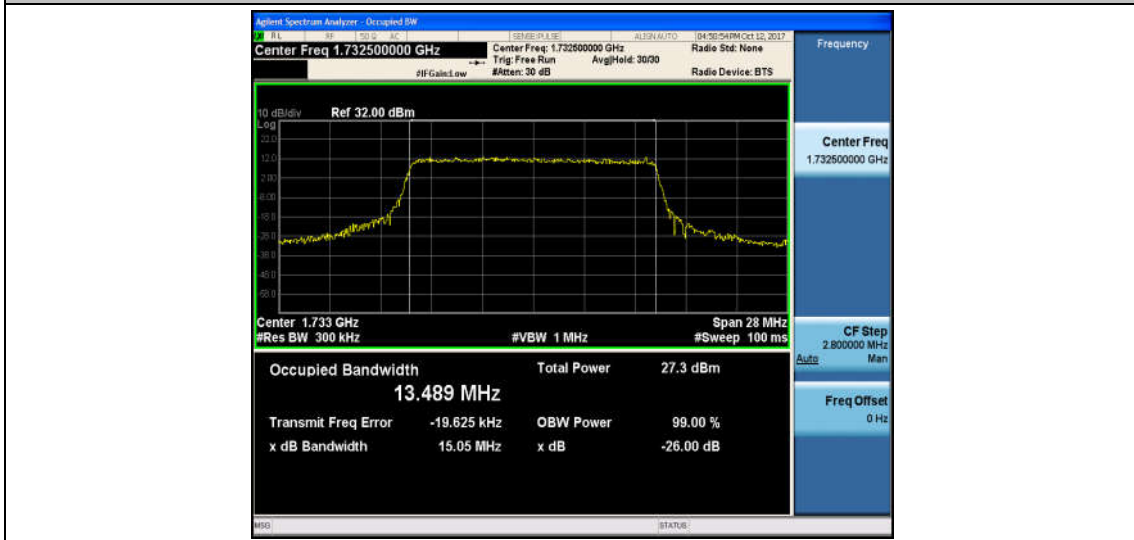

Band4_15MHz_QPSK_20025_75RB#0_13.485_15.14_PASS

Band4_15MHz_16QAM_20025_75RB#0_13.481_15.03_PASS

Band4_15MHz_QPSK_20175_75RB#0_13.494_15.56_PASS

Band4_15MHz_16QAM_20175_75RB#0_13.489_15.05_PASS

Band4_15MHz_QPSK_20325_75RB#0_13.505_14.92_PASS