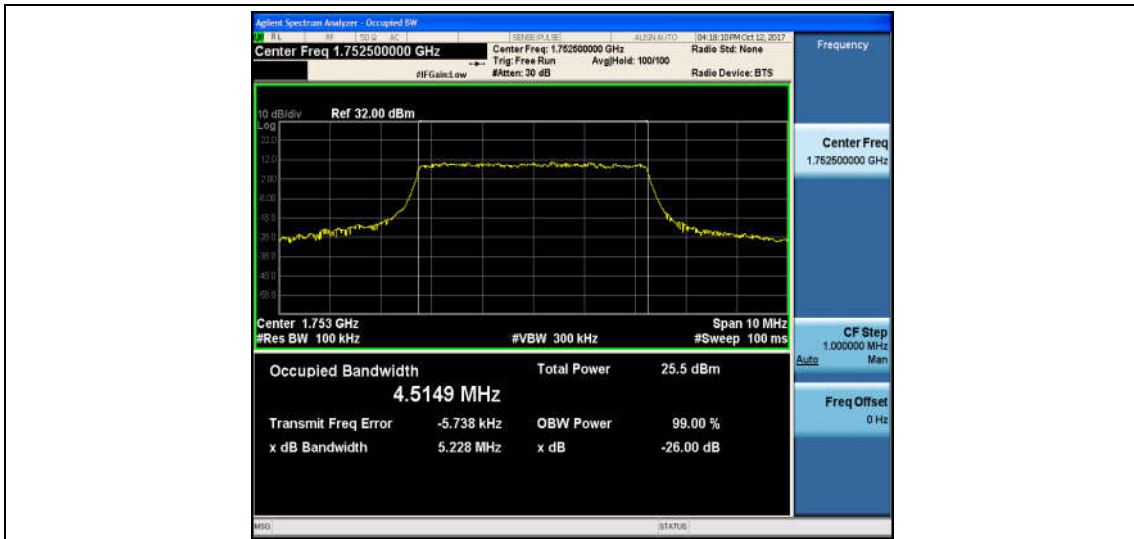

Band4_5MHz_QPSK_20175_25RB#0_4.5263_5.341_PASS

Band4_5MHz_16QAM_20175_25RB#0_4.5338_5.396_PASS

Band4_5MHz_QPSK_20375_25RB#0_4.5455_5.344_PASS

Band4_5MHz_16QAM_20375_25RB#0_4.5149_5.228_PASS

Band4_10MHz_QPSK_20000_50RB#0_8.9664_9.970_PASS