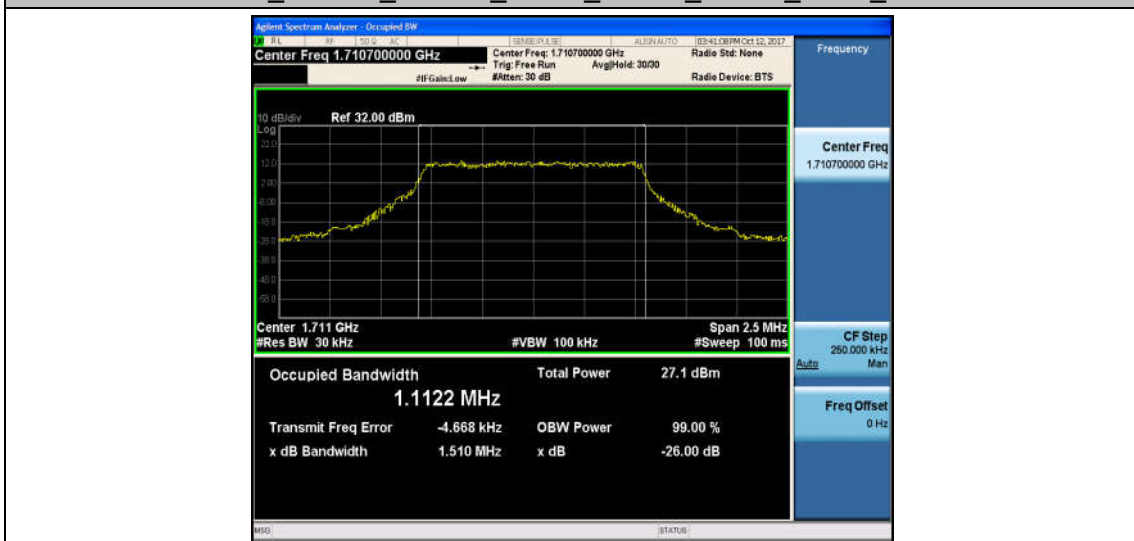

Band4_1.4MHz_16QAM_19957_6RB#0_1.1122_1.510_PASS