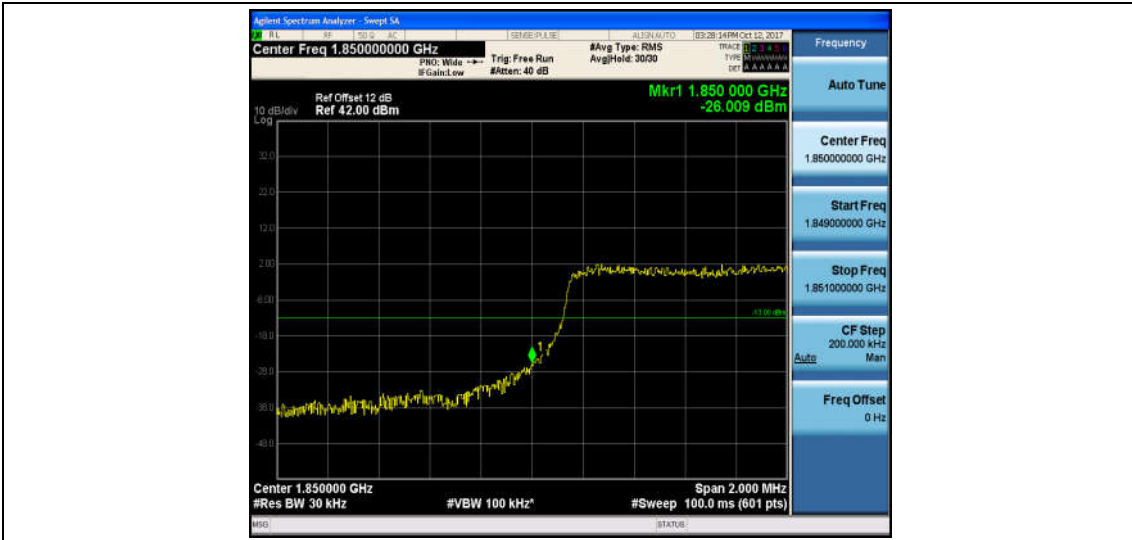

Band2_1.4MHz_16QAM_19193_6RB#0_-18.15_PASS

Band2_3MHz_QPSK_18615_1RB#0_-17.45_PASS

Band2_3MHz_16QAM_18615_1RB#0_-17.25_PASS

Band2_3MHz_QPSK_18615_15RB#0_-26.01_PASS

Band2_3MHz_16QAM_18615_15RB#0_-24.32_PASS