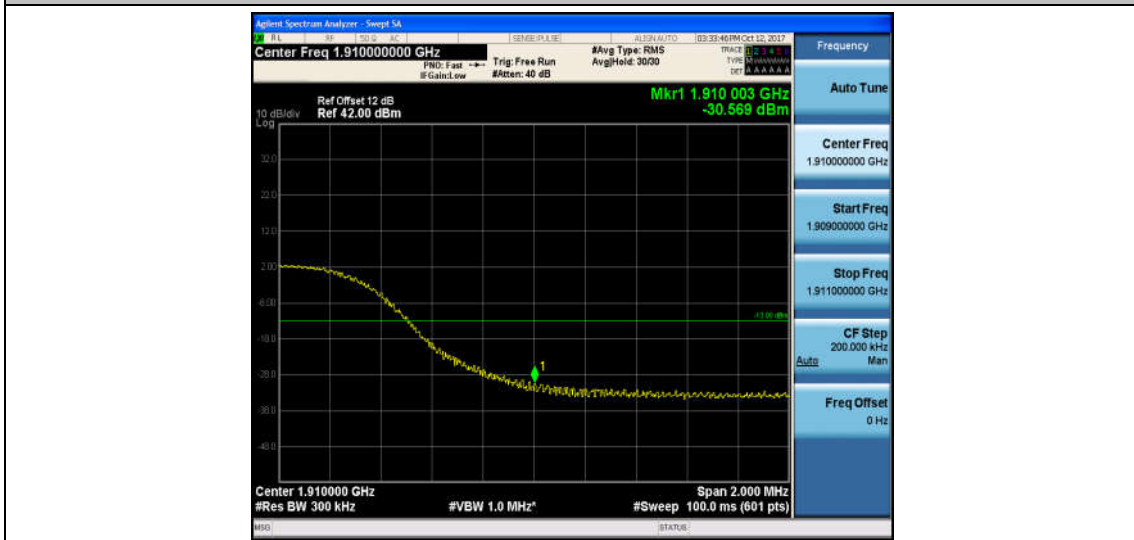

Band2_15MHz_16QAM_19125_75RB#0_-30.57_PASS