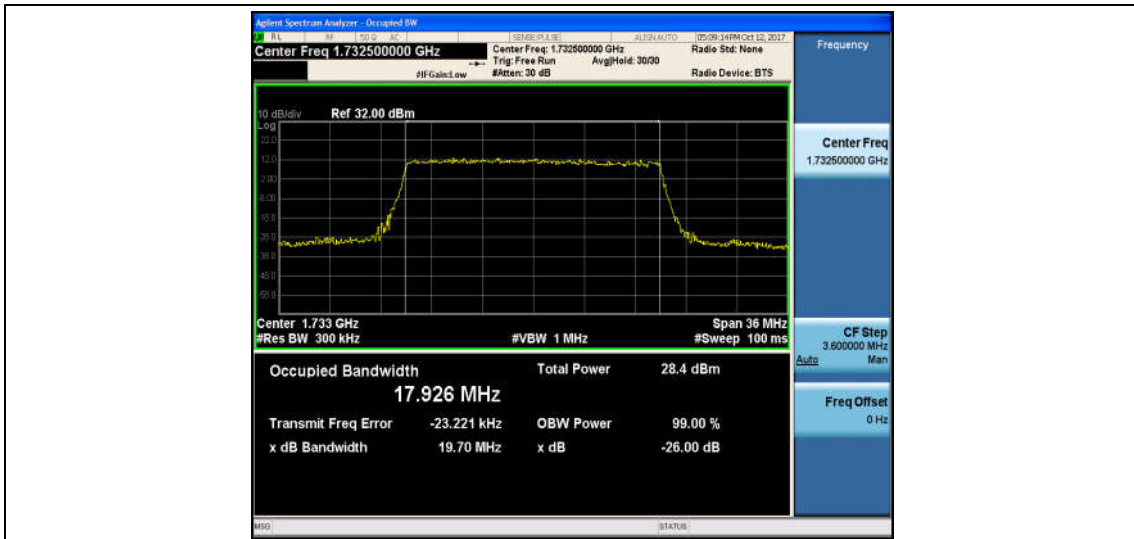

Band4_15MHz_16QAM_20325_75RB#0_13.498_15.33_PASS

Band4_20MHz_QPSK_20050_100RB#0_17.948_20.07_PASS

Band4_20MHz_16QAM_20050_100RB#0_17.909_19.66_PASS

Band4_20MHz_QPSK_20175_100RB#0_17.926_19.70_PASS

Band4_20MHz_16QAM_20175_100RB#0_17.899_19.68_PASS