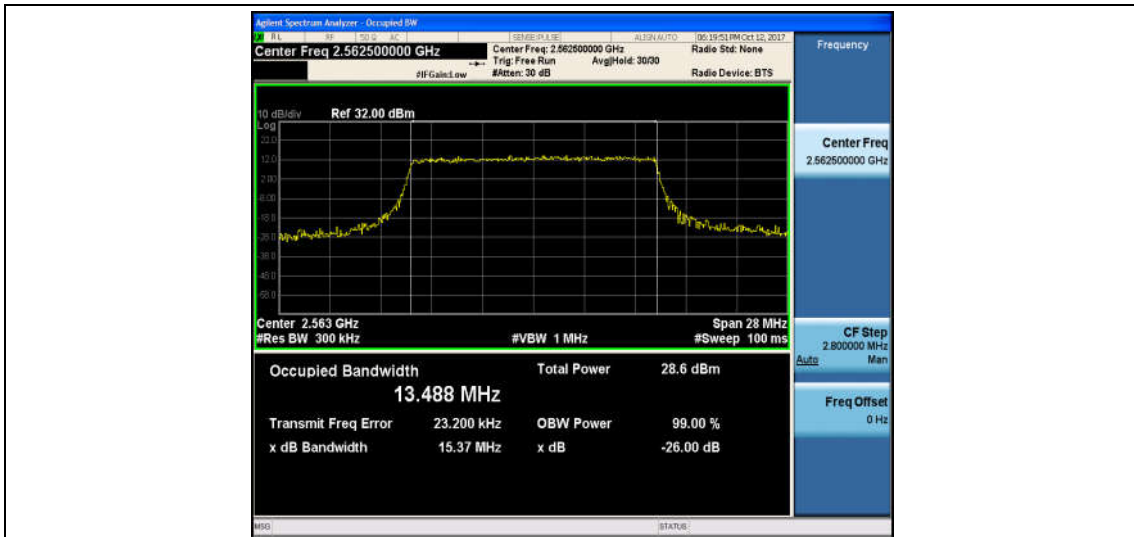

Band7_15MHz_16QAM_20825_75RB#0_13.492_15.03_PASS

Band7_15MHz_QPSK_21100_75RB#0_13.495_15.55_PASS

Band7_15MHz_16QAM_21100_75RB#0_13.484_14.96_PASS

Band7_15MHz_QPSK_21375_75RB#0_13.515_15.01_PASS

Band7_15MHz_16QAM_21375_75RB#0_13.488_15.37_PASS