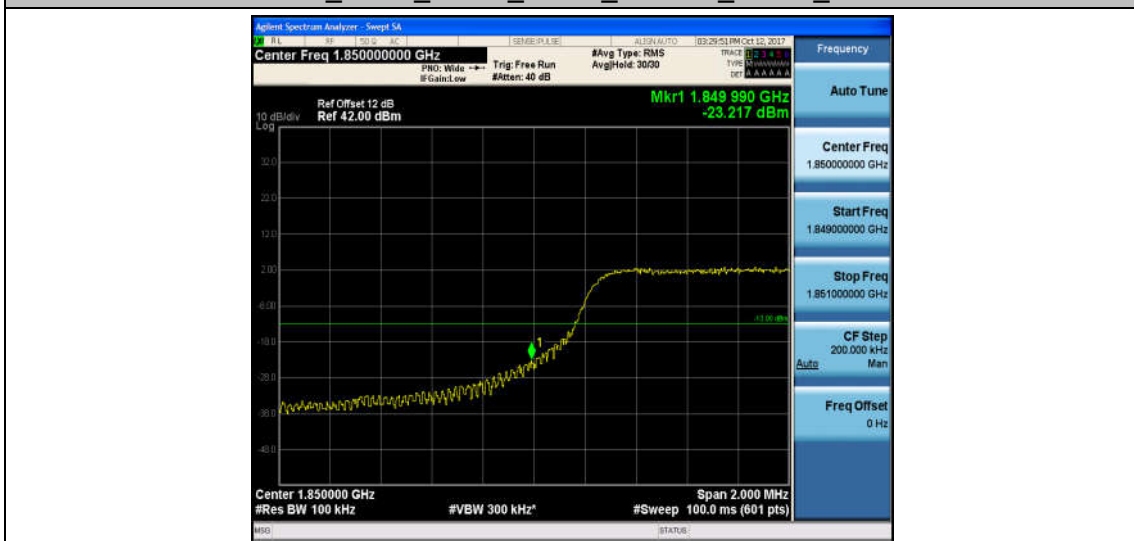

Band2_5MHz_QPSK_18625_25RB#0_-23.22_PASS