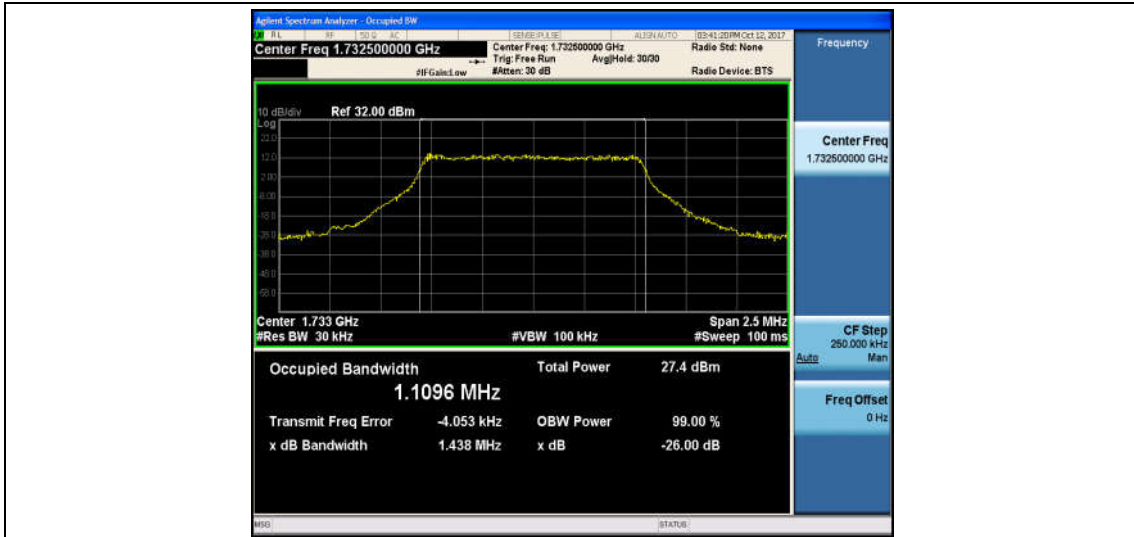

Band2_20MHz_16QAM_19100_100RB#0_17.971_20.06_PASS

Band4_1.4MHz_QPSK_19957_6RB#0_1.1138_1.432_PASS

Band4_1.4MHz_16QAM_19957_6RB#0_1.1122_1.510_PASS

Band4_1.4MHz_QPSK_20175_6RB#0_1.1096_1.438_PASS

Band4_1.4MHz_16QAM_20175_6RB#0_1.1280_1.466_PASS