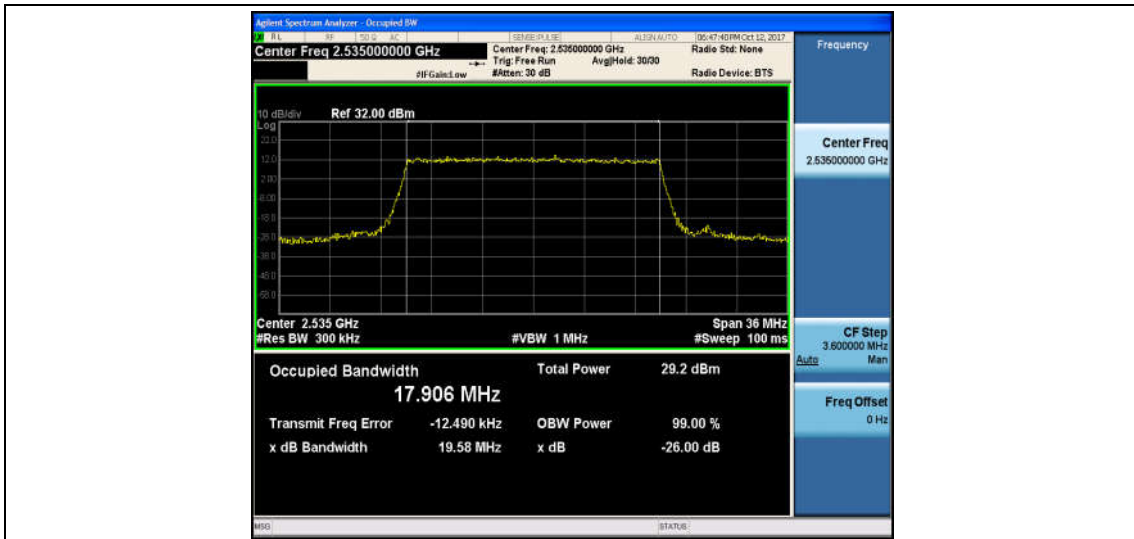

Band7_20MHz_QPSK_21100_100RB#0_17.906_19.58_PASS