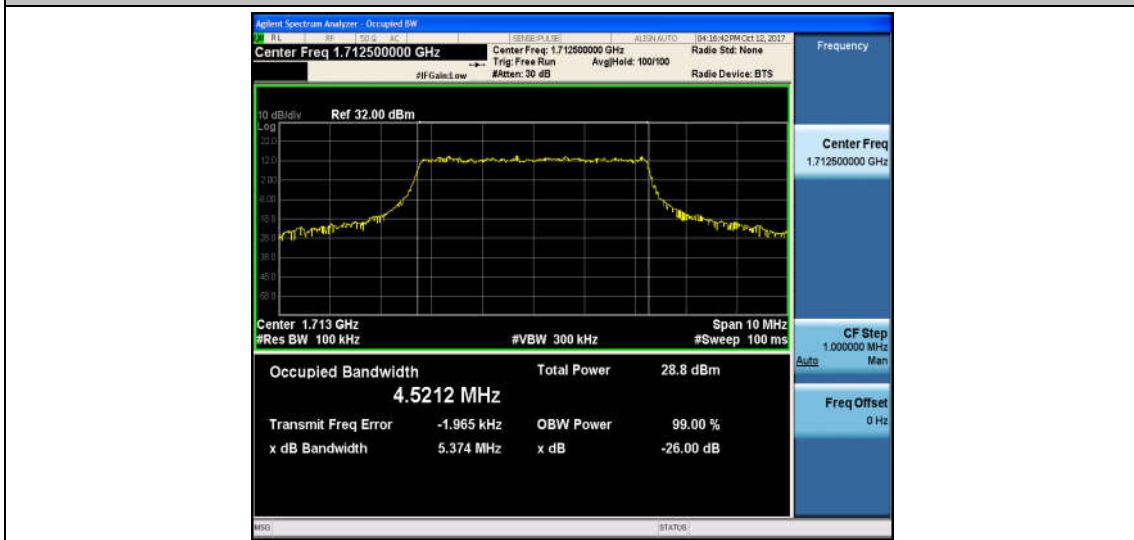

Band4_3MHz_16QAM_20175_15RB#0_2.6847_3.032_PASS

Band4_3MHz_QPSK_20385_15RB#0_2.6776_2.984_PASS

Band4_3MHz_16QAM_20385_15RB#0_2.6832_3.094_PASS

Band4_5MHz_QPSK_19975_25RB#0_4.5212_5.374_PASS

Band4_5MHz_16QAM_19975_25RB#0_4.5252_5.154_PASS