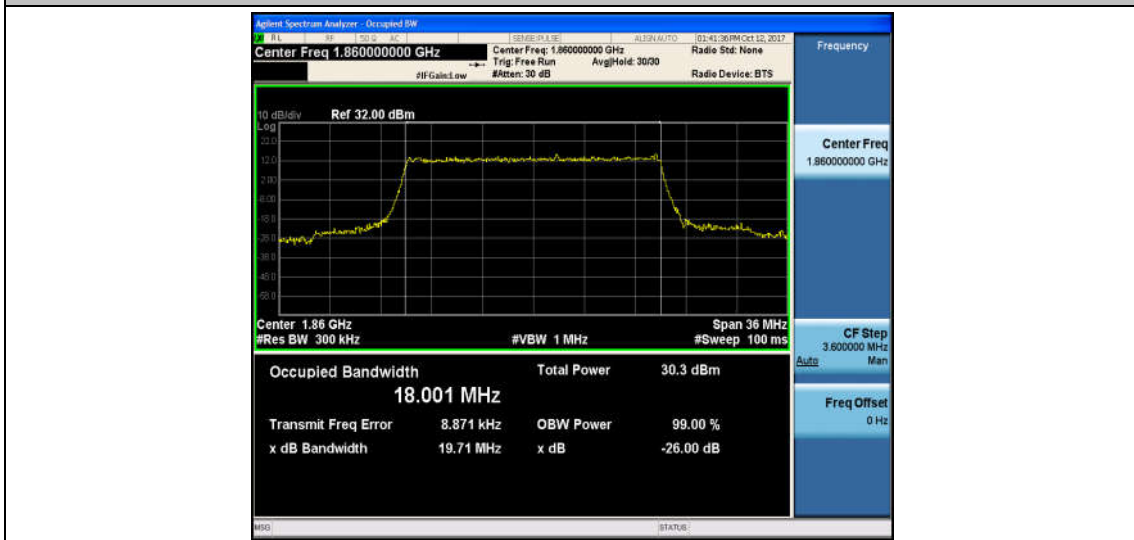

Band2_20MHz_QPSK_18700_100RB#0_18.001_19.71_PASS

Band2_20MHz_16QAM_18700_100RB#0_18.009_19.77_PASS

Band2_20MHz_QPSK_18900_100RB#0_17.987_20.40_PASS

Band2_20MHz_16QAM_18900_100RB#0_17.986_20.11_PASS

Band2_20MHz_QPSK_19100_100RB#0_18.022_19.98_PASS