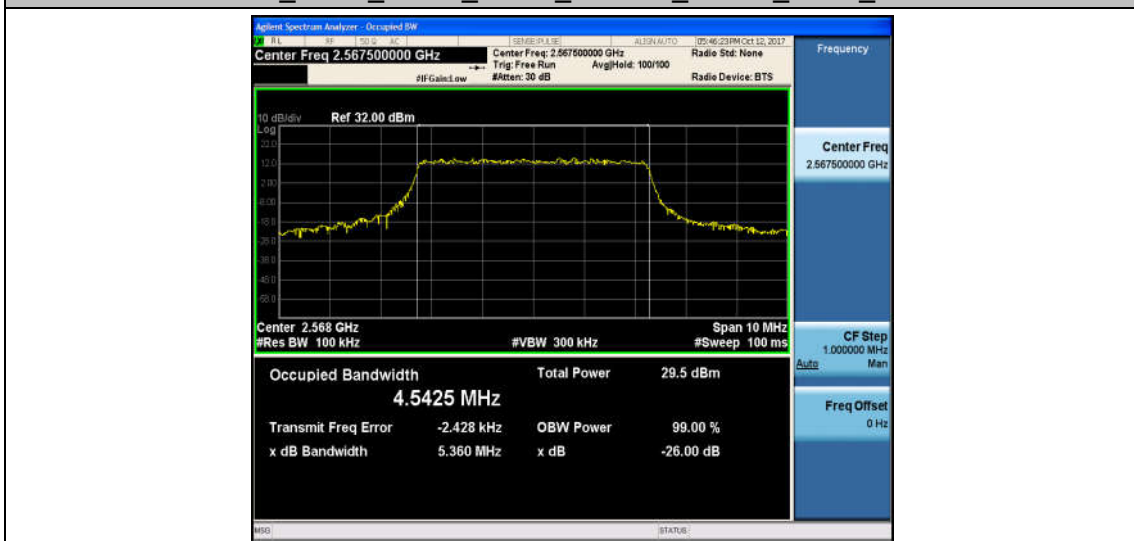

Band7_5MHz_QPSK_21425_25RB#0_4.5425_5.360_PASS