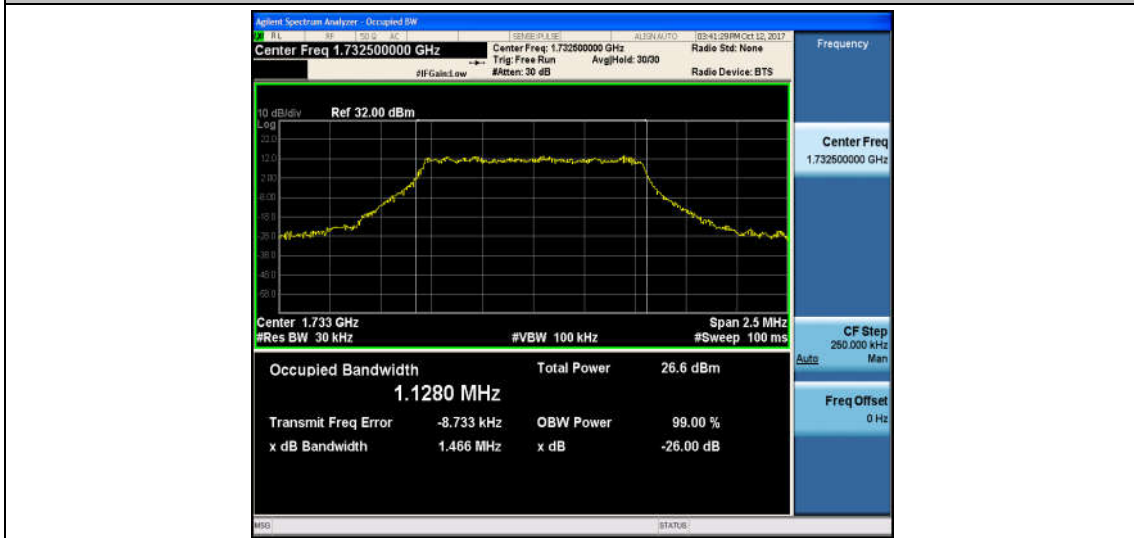

Band2_20MHz_16QAM_19100_100RB#0_17.971_20.06_PASS

Band4_1.4MHz_QPSK_19957_6RB#0_1.1138_1.432_PASS

Band4_1.4MHz_16QAM_19957_6RB#0_1.1122_1.510_PASS

Band4_1.4MHz_QPSK_20175_6RB#0_1.1096_1.438_PASS

Band4_1.4MHz_16QAM_20175_6RB#0_1.1280_1.466_PASS