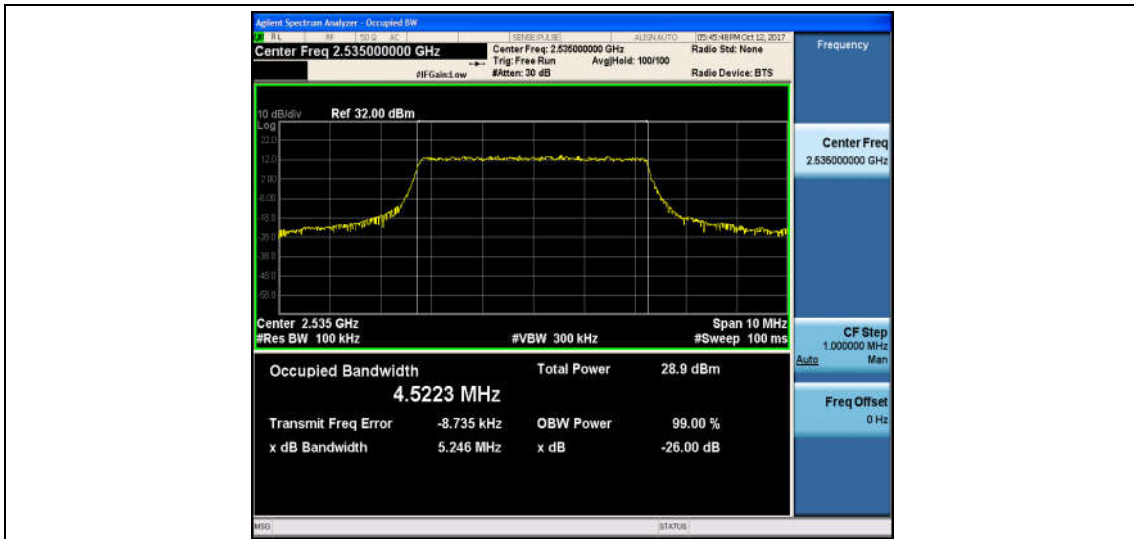

Band4_20MHz_QPSK_20300_100RB#0_17.963_19.69_PASS

Band4_20MHz_16QAM_20300_100RB#0_17.975_19.55_PASS

Band7_5MHz_QPSK_20775_25RB#0_4.5241_5.420_PASS

Band7_5MHz_16QAM_20775_25RB#0_4.5225_5.194_PASS

Band7_5MHz_QPSK_21100_25RB#0_4.5223_5.246_PASS