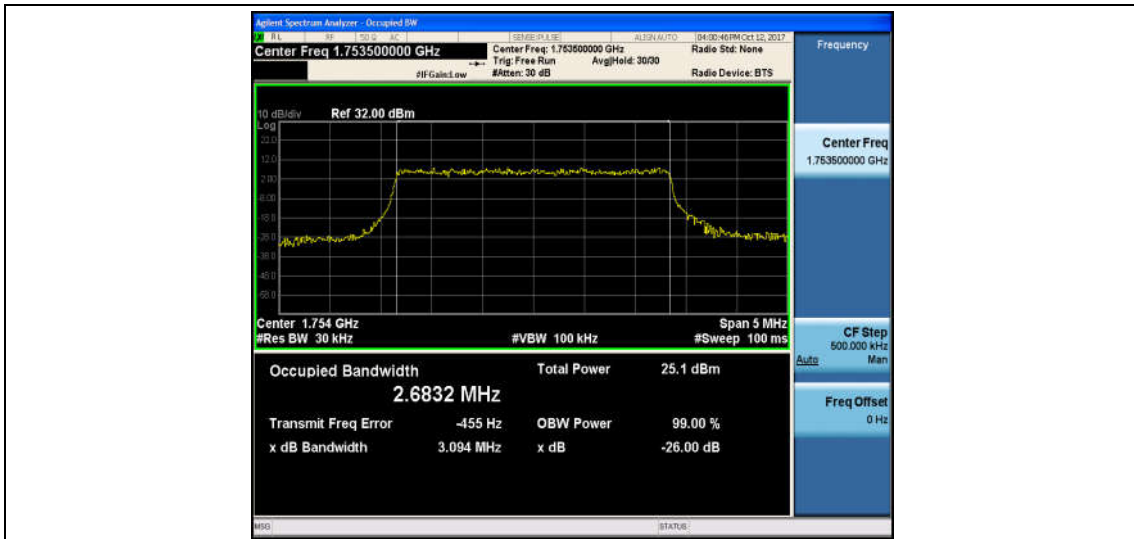

Band4_3MHz_16QAM_20385_15RB#0_2.6832_3.094_PASS