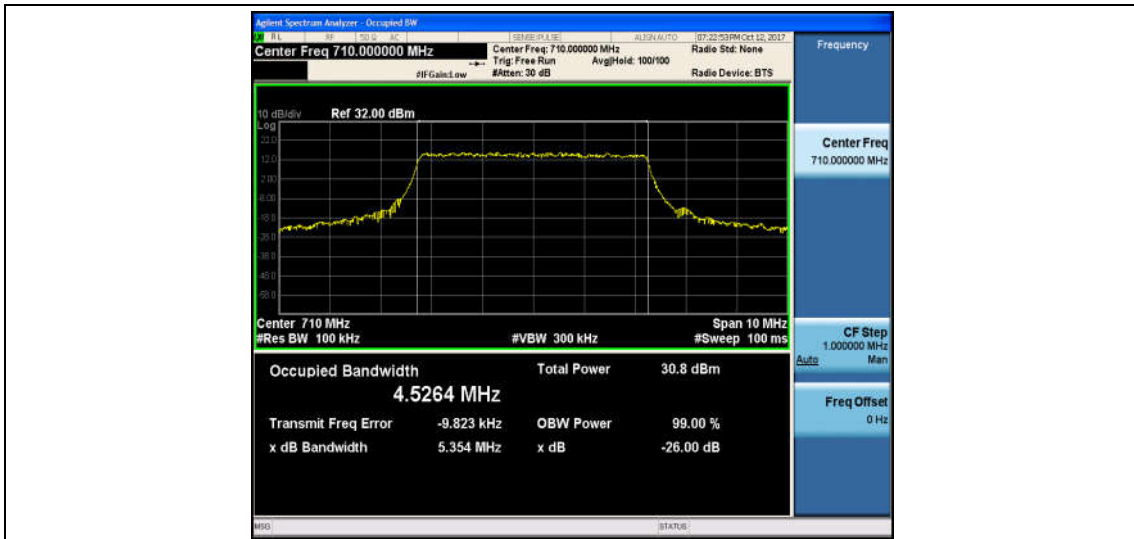

Band7_20MHz_16QAM_21350_100RB#0_17.951_19.98_PASS

Band17_5MHz_QPSK_23755_25RB#0_4.5202_5.277_PASS

Band17_5MHz_16QAM_23755_25RB#0_4.5180_5.116_PASS

Band17_5MHz_QPSK_23790_25RB#0_4.5264_5.354_PASS

Band17_5MHz_16QAM_23790_25RB#0_4.5361_5.414_PASS