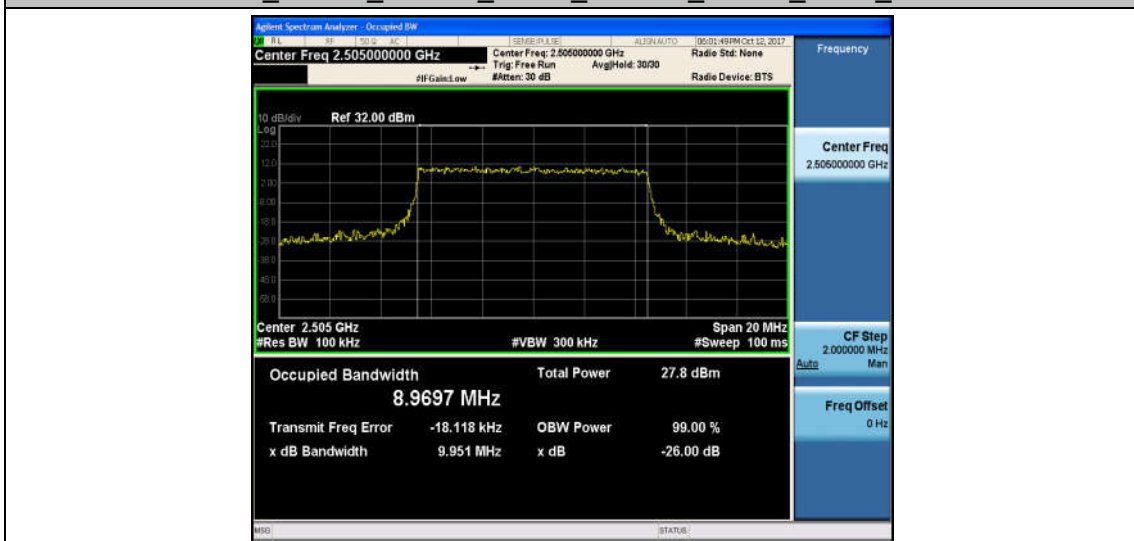

Band7_5MHz_16QAM_21100_25RB#0_4.5345_5.425_PASS

Band7_5MHz_QPSK_21425_25RB#0_4.5425_5.360_PASS

Band7_5MHz_16QAM_21425_25RB#0_4.5169_5.219_PASS

Band7_10MHz_QPSK_20800_50RB#0_8.9487_9.858_PASS

Band7_10MHz_16QAM_20800_50RB#0_8.9697_9.951_PASS