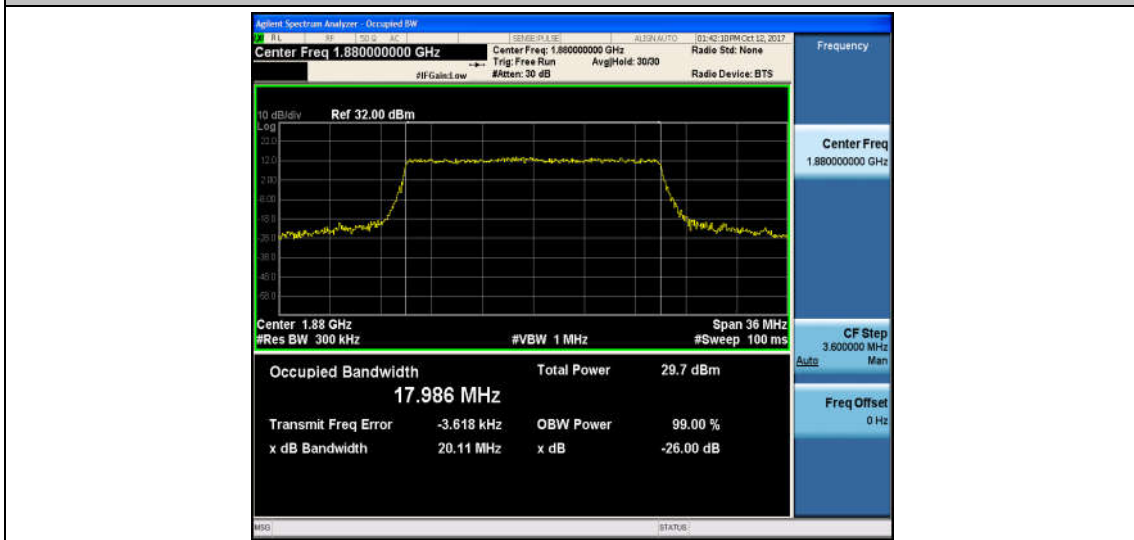

Band2_20MHz_QPSK_18700_100RB#0_18.001_19.71_PASS

Band2_20MHz_16QAM_18700_100RB#0_18.009_19.77_PASS

Band2_20MHz_QPSK_18900_100RB#0_17.987_20.40_PASS

Band2_20MHz_16QAM_18900_100RB#0_17.986_20.11_PASS

Band2_20MHz_QPSK_19100_100RB#0_18.022_19.98_PASS