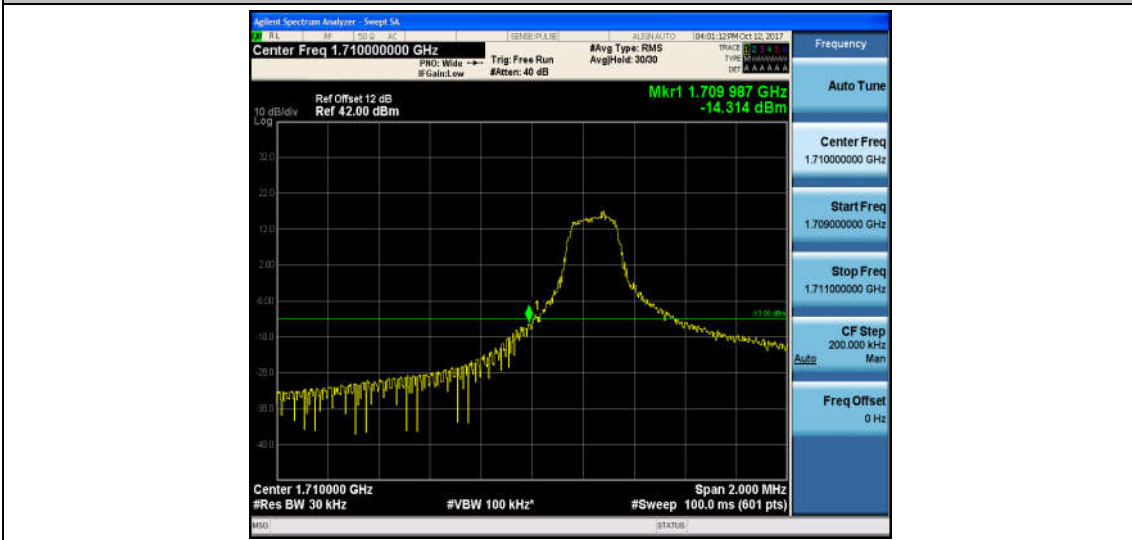

Band4_1.4MHz_16QAM_20393_1RB#0_-42.64_PASS

Band4_1.4MHz_QPSK_20393_6RB#0_-21.00_PASS

Band4_1.4MHz_16QAM_20393_6RB#0_-19.86_PASS

Band4_3MHz_QPSK_19965_1RB#0_-14.31_PASS

Band4_3MHz_16QAM_19965_1RB#0_-13.66_PASS