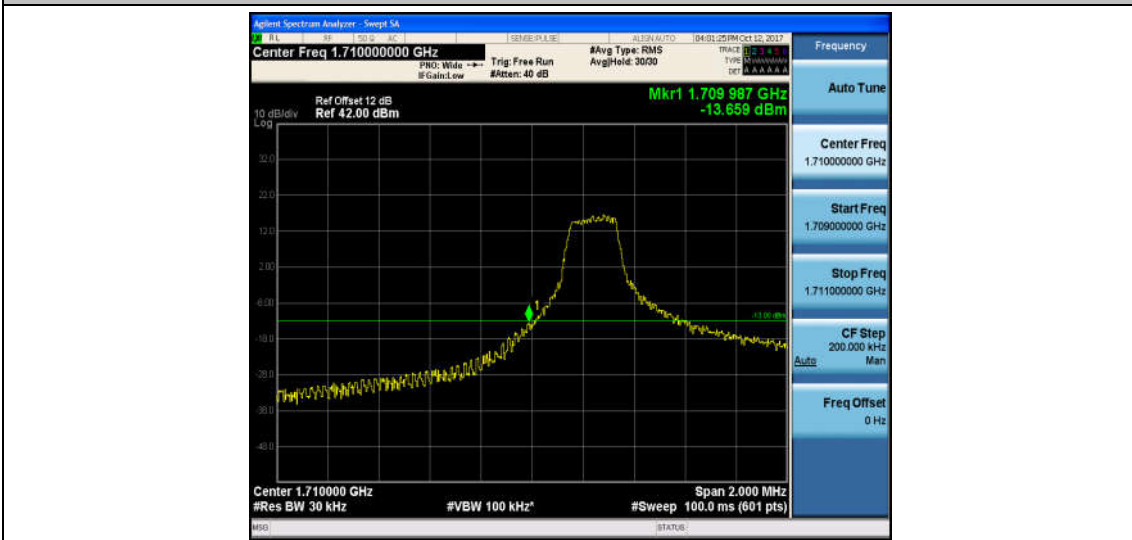

Band4_1.4MHz_16QAM_20393_1RB#0_-42.64_PASS

Band4_1.4MHz_QPSK_20393_6RB#0_-21.00_PASS

Band4_1.4MHz_16QAM_20393_6RB#0_-19.86_PASS

Band4_3MHz_QPSK_19965_1RB#0_-14.31_PASS

Band4_3MHz_16QAM_19965_1RB#0_-13.66_PASS