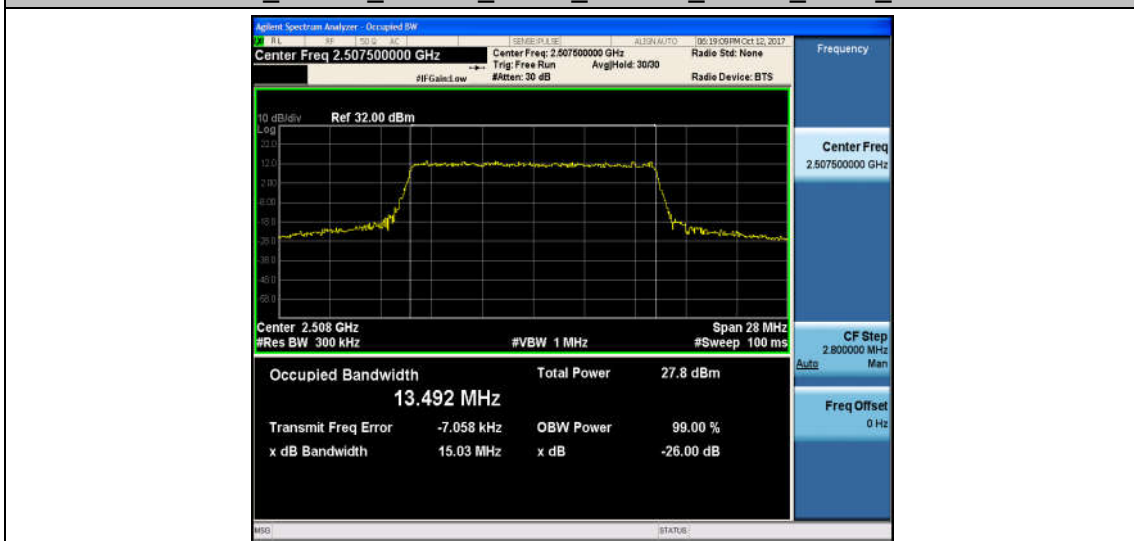

Band7_15MHz_16QAM_20825_75RB#0_13.492_15.03_PASS