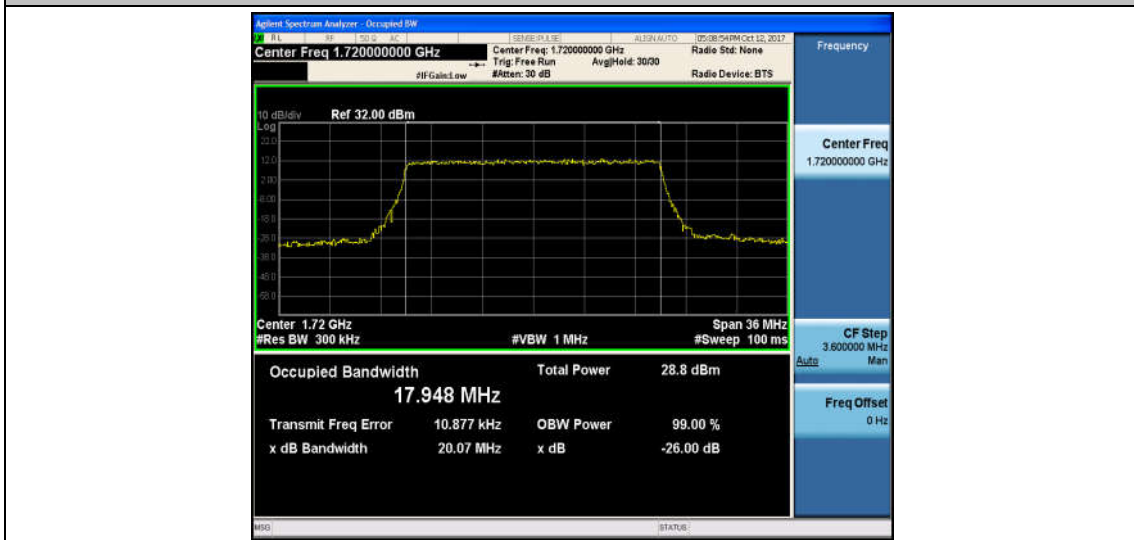

Band4_20MHz_QPSK_20050_100RB#0_17.948_20.07_PASS