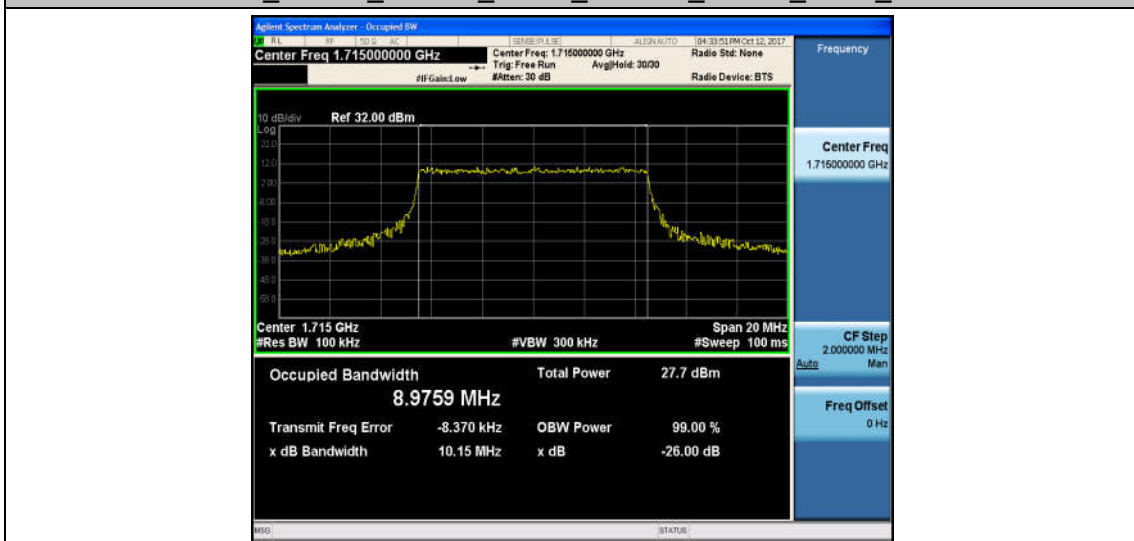

Band4_10MHz_16QAM_20000_50RB#0_8.9759_10.15_PASS