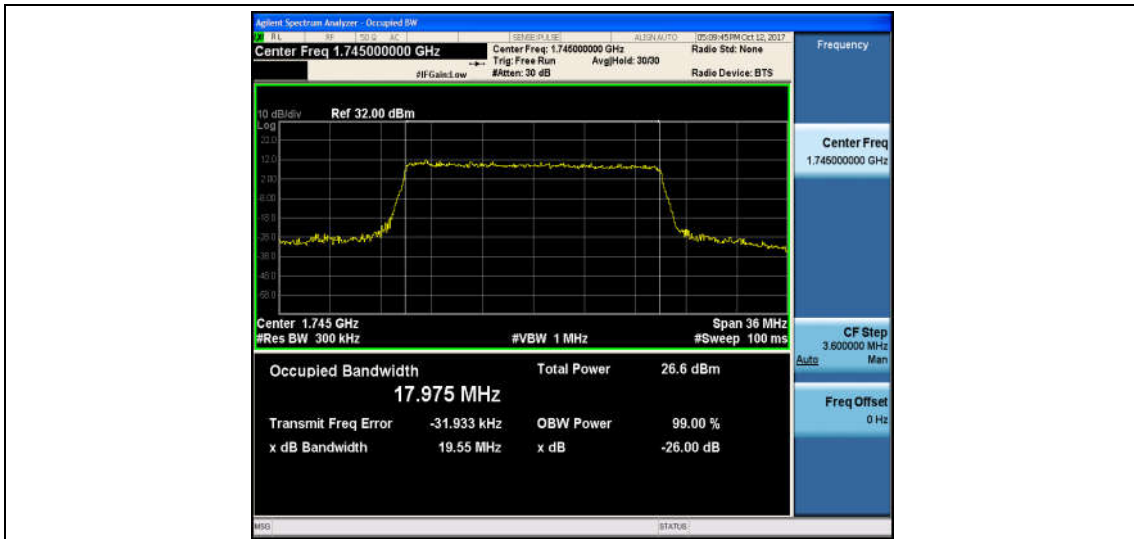

Band4_20MHz_16QAM_20300_100RB#0_17.975_19.55_PASS