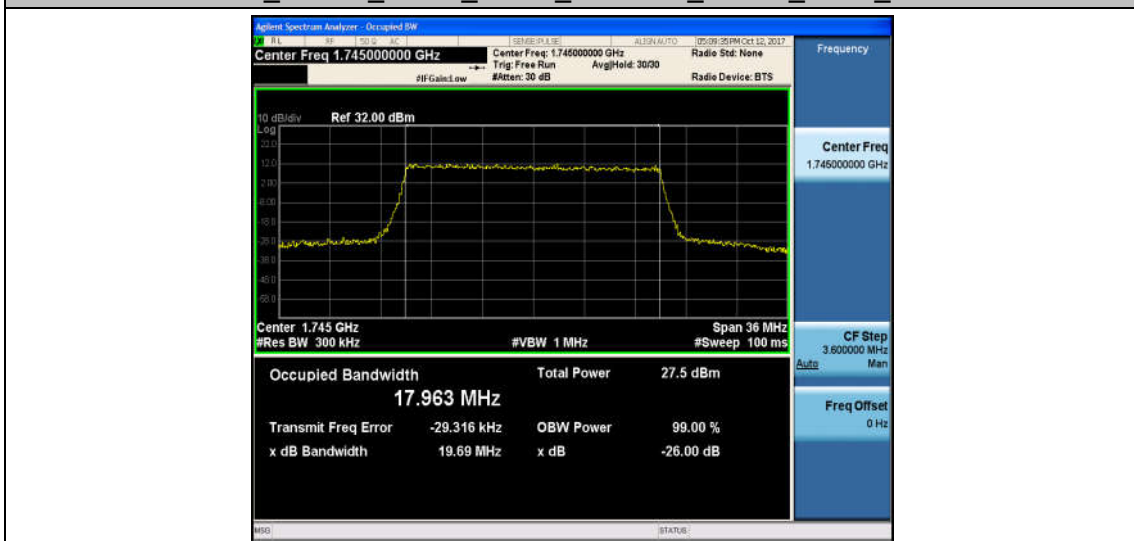

Band4_20MHz_QPSK_20300_100RB#0_17.963_19.69_PASS