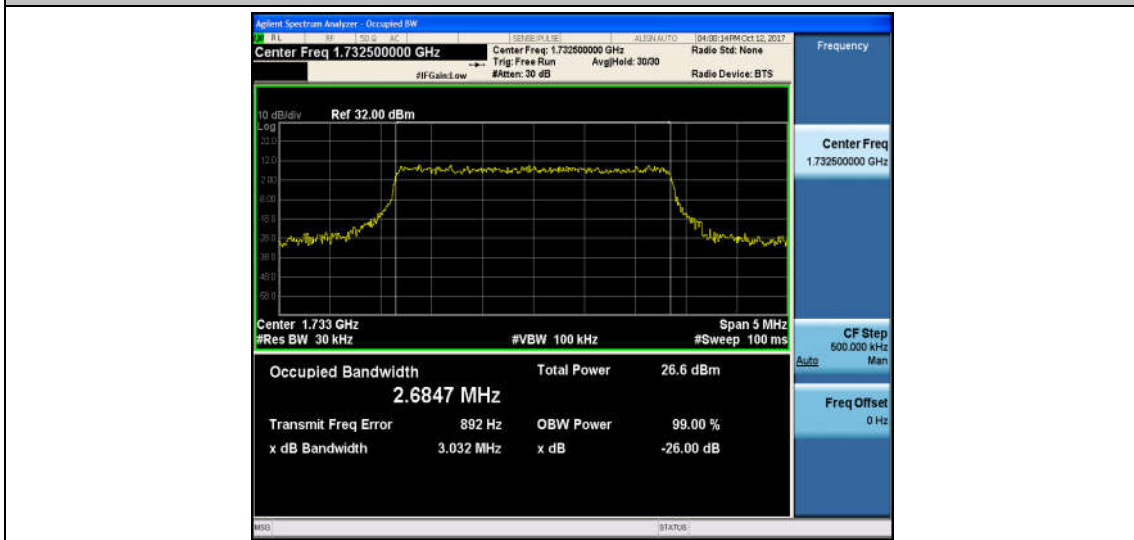

Band4_3MHz_16QAM_20175_15RB#0_2.6847_3.032_PASS