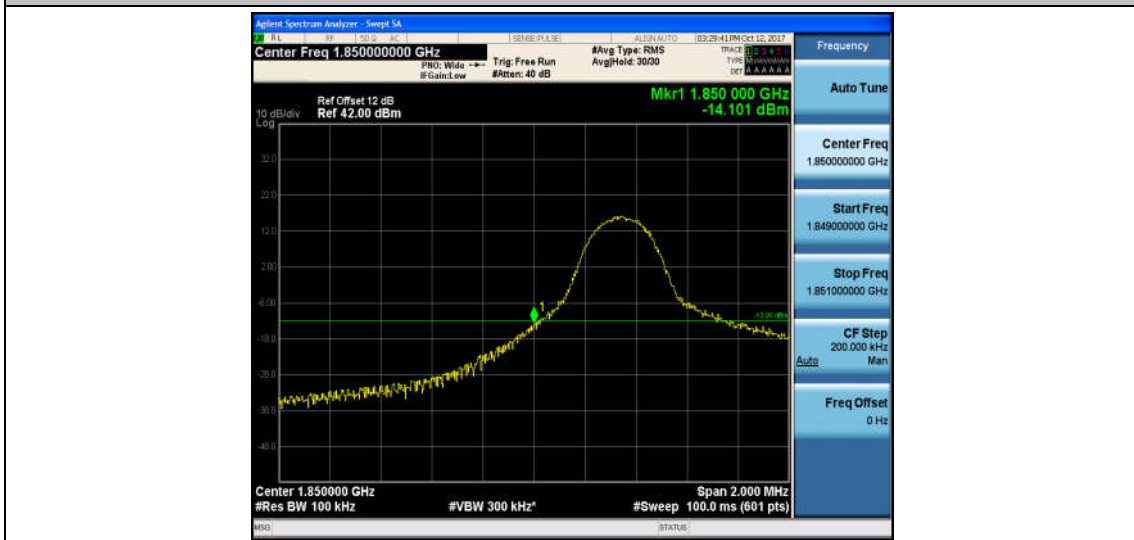

Band2_3MHz_QPSK_19185_1RB#0_-33.05_PASS

Band2_3MHz_16QAM_19185_1RB#0_-32.35_PASS

Band2_3MHz_QPSK_19185_15RB#0_-21.74_PASS

Band2_3MHz_16QAM_19185_15RB#0_-22.93_PASS

Band2_5MHz_QPSK_18625_1RB#0_-13.61_PASS

Band2_5MHz_16QAM_18625_1RB#0_-14.10_PASS