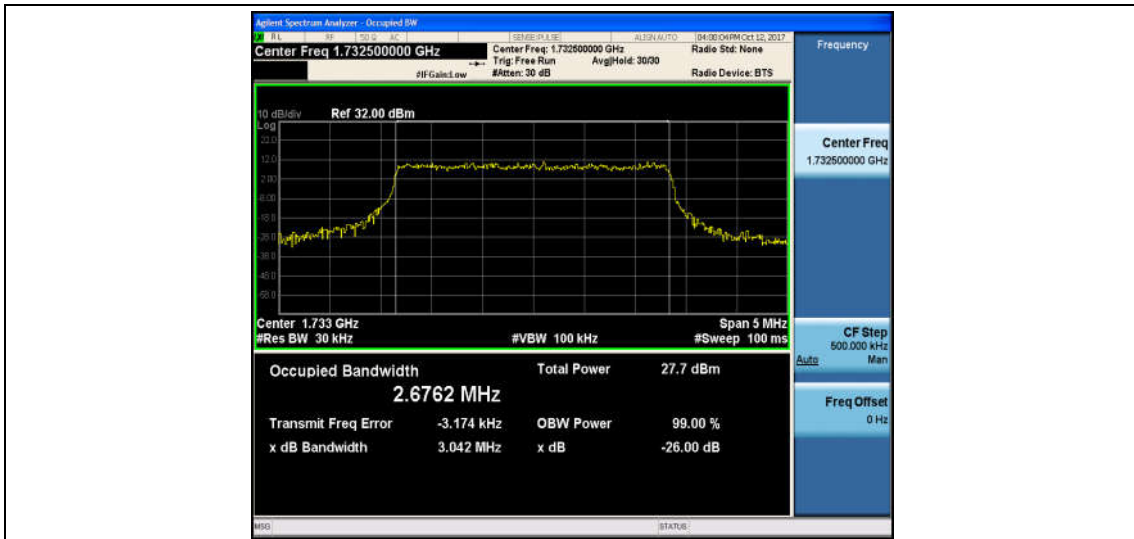

Band4_1.4MHz_QPSK_20393_6RB#0_1.1024_1.434_PASS

Band4_1.4MHz_16QAM_20393_6RB#0_1.1183_1.496_PASS

Band4_3MHz_QPSK_19965_15RB#0_2.6824_3.035_PASS

Band4_3MHz_16QAM_19965_15RB#0_2.6829_3.109_PASS

Band4_3MHz_QPSK_20175_15RB#0_2.6762_3.042_PASS