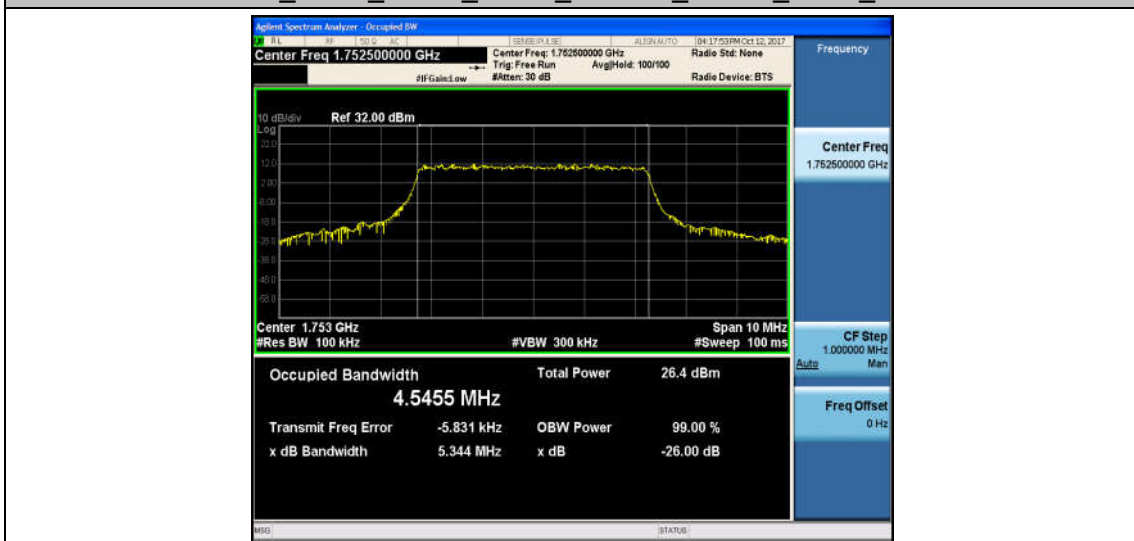

Band4_5MHz_QPSK_20375_25RB#0_4.5455_5.344_PASS