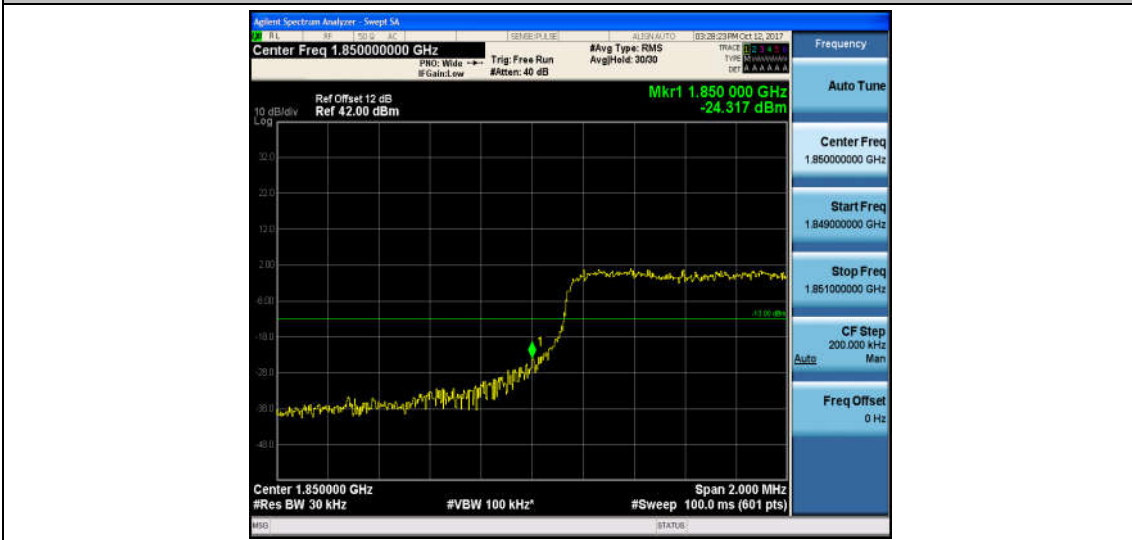

Band2_1.4MHz_16QAM_19193_6RB#0_-18.15_PASS

Band2_3MHz_QPSK_18615_1RB#0_-17.45_PASS

Band2_3MHz_16QAM_18615_1RB#0_-17.25_PASS

Band2_3MHz_QPSK_18615_15RB#0_-26.01_PASS

Band2_3MHz_16QAM_18615_15RB#0_-24.32_PASS