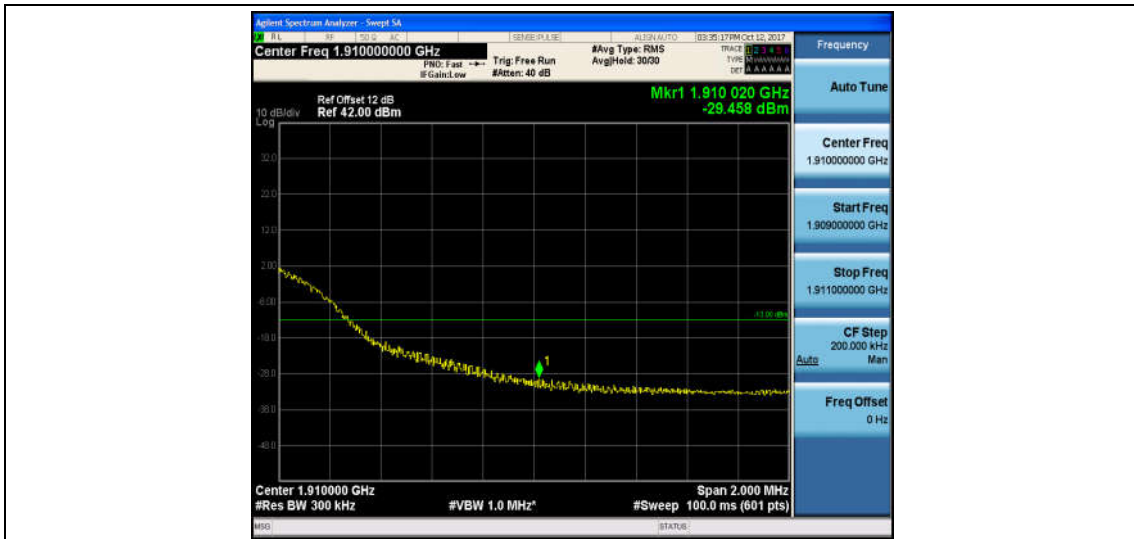

Band2_20MHz_16QAM_18700_100RB#0_-34.71_PASS

Band2_20MHz_QPSK_19100_1RB#0_-33.71_PASS

Band2_20MHz_16QAM_19100_1RB#0_-33.89_PASS

Band2_20MHz_QPSK_19100_100RB#0_-29.46_PASS

Band2_20MHz_16QAM_19100_100RB#0_-29.25_PASS