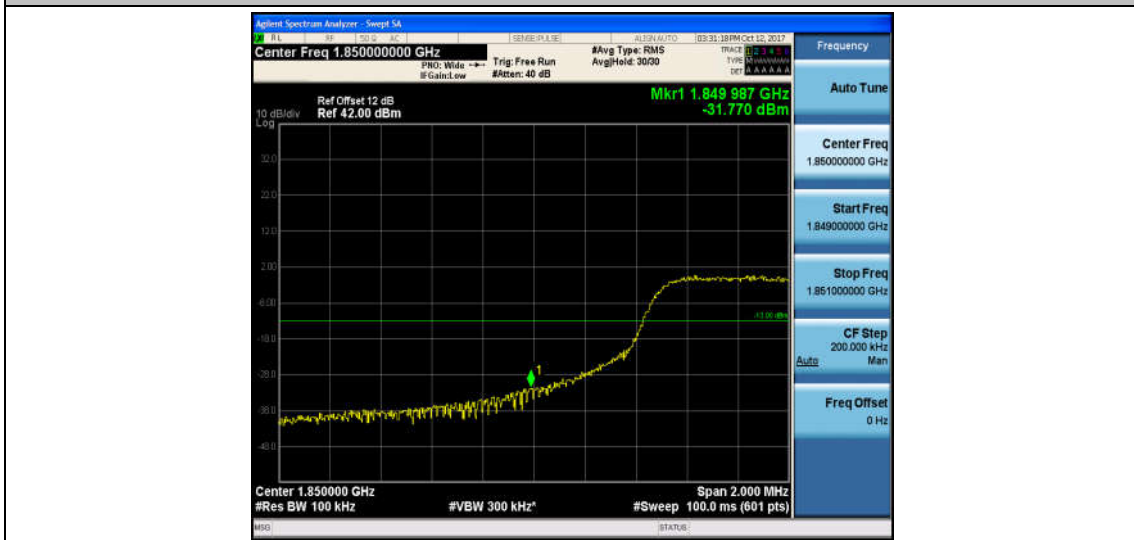

Band2_5MHz_16QAM_19175_25RB#0_-22.20_PASS

Band2_10MHz_QPSK_18650_1RB#0_-21.28_PASS

Band2_10MHz_16QAM_18650_1RB#0_-22.38_PASS

Band2_10MHz_QPSK_18650_50RB#0_-31.77_PASS

Band2_10MHz_16QAM_18650_50RB#0_-31.60_PASS