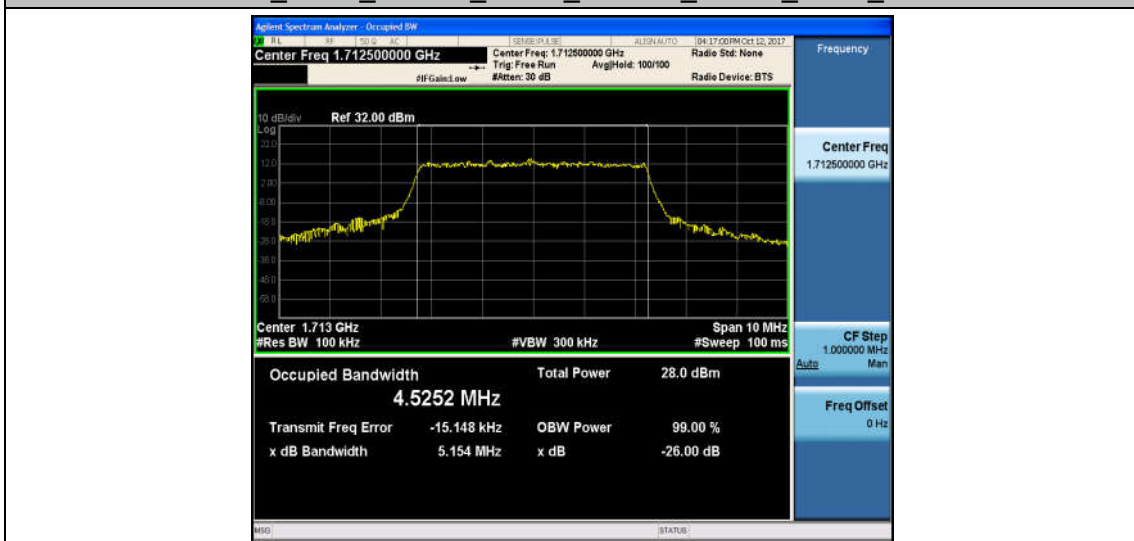

Band4_3MHz_16QAM_20175_15RB#0_2.6847_3.032_PASS

Band4_3MHz_QPSK_20385_15RB#0_2.6776_2.984_PASS

Band4_3MHz_16QAM_20385_15RB#0_2.6832_3.094_PASS

Band4_5MHz_QPSK_19975_25RB#0_4.5212_5.374_PASS

Band4_5MHz_16QAM_19975_25RB#0_4.5252_5.154_PASS