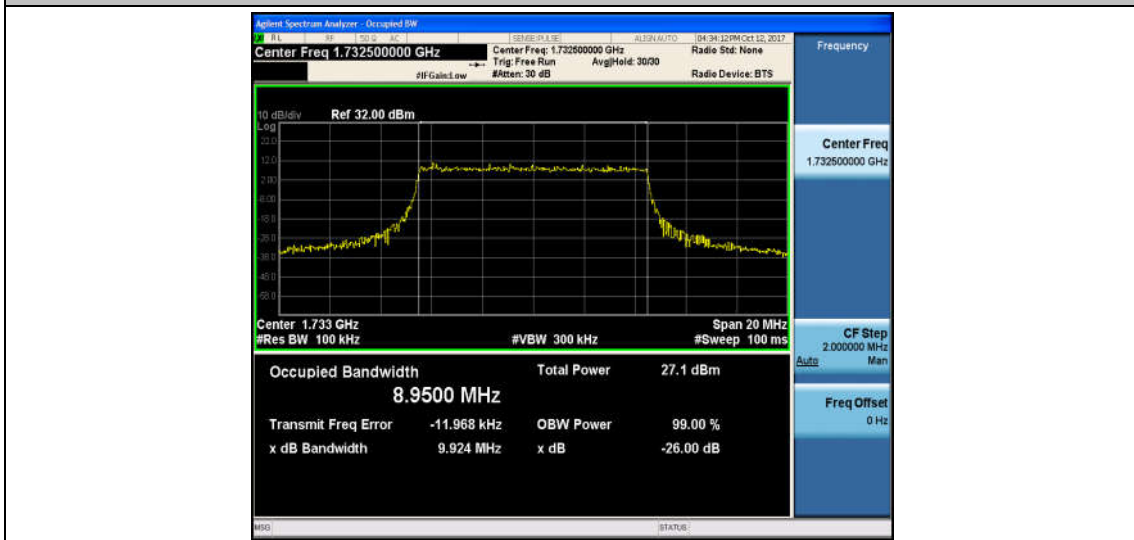

Band4_10MHz_16QAM_20175_50RB#0_8.9500_9.924_PASS