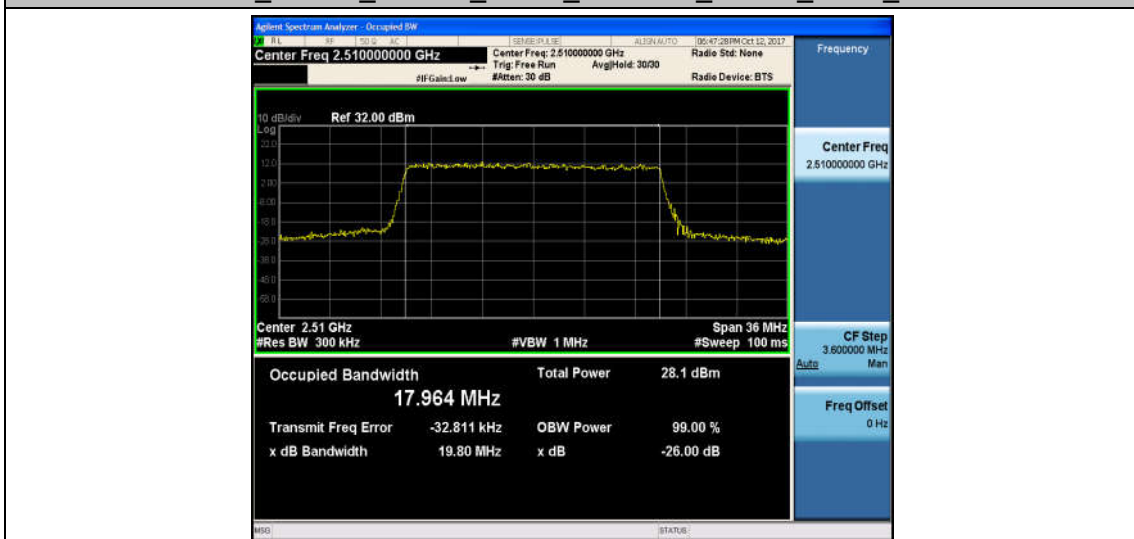

Band7_20MHz_16QAM_20850_100RB#0_17.964_19.80_PASS