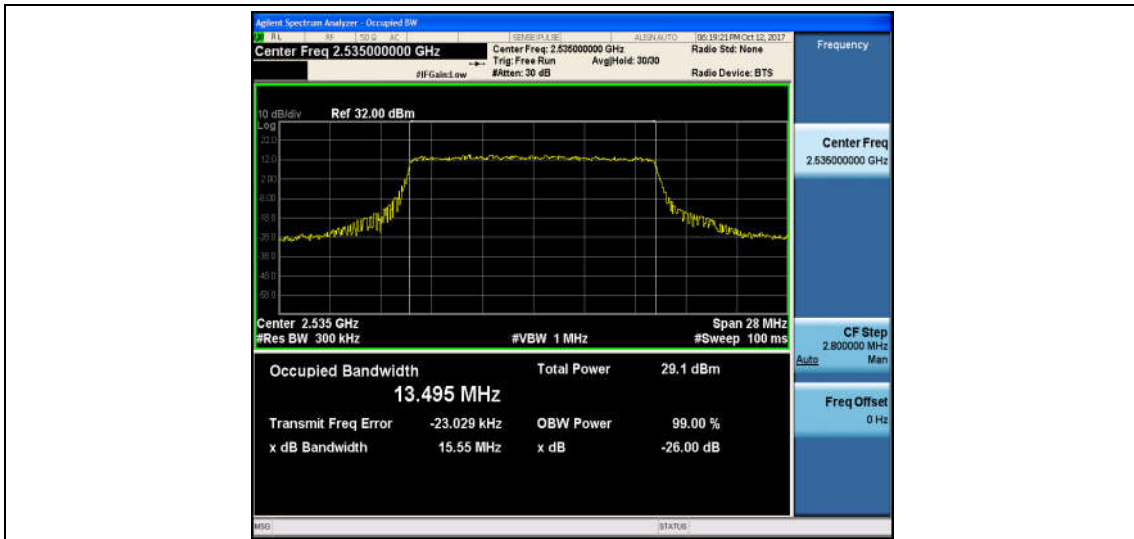

Band7_15MHz_QPSK_21100_75RB#0_13.495_15.55_PASS