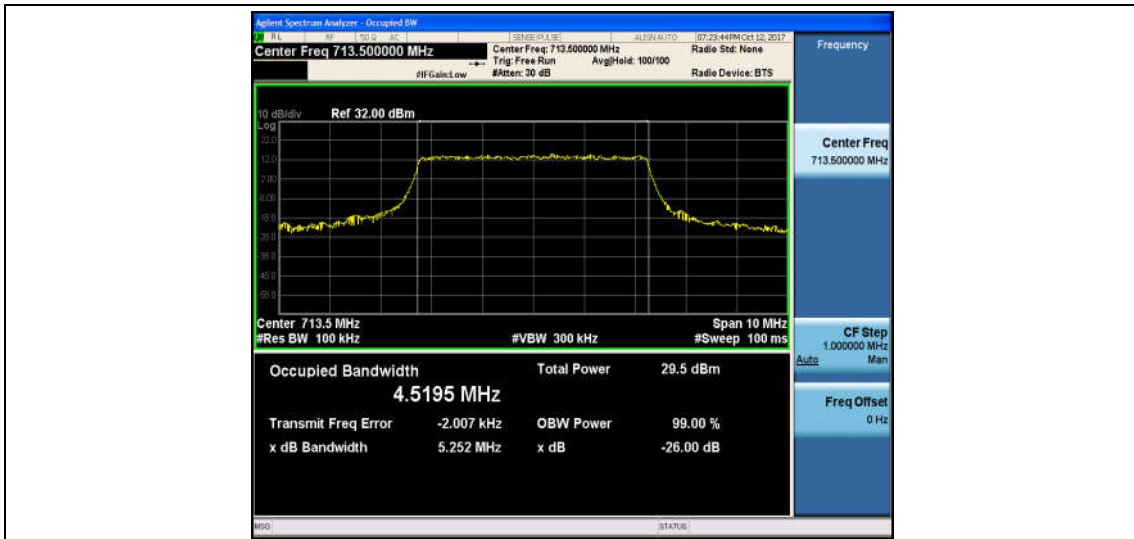

Band17_5MHz_16QAM_23825_25RB#0_4.5195_5.252_PASS