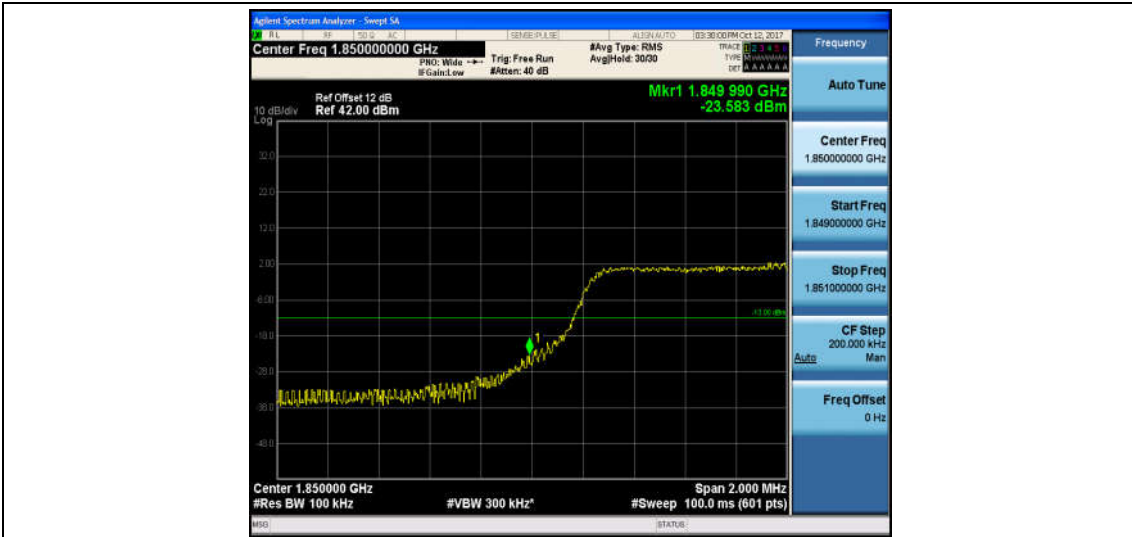

Band2_5MHz_16QAM_18625_25RB#0_-23.58_PASS