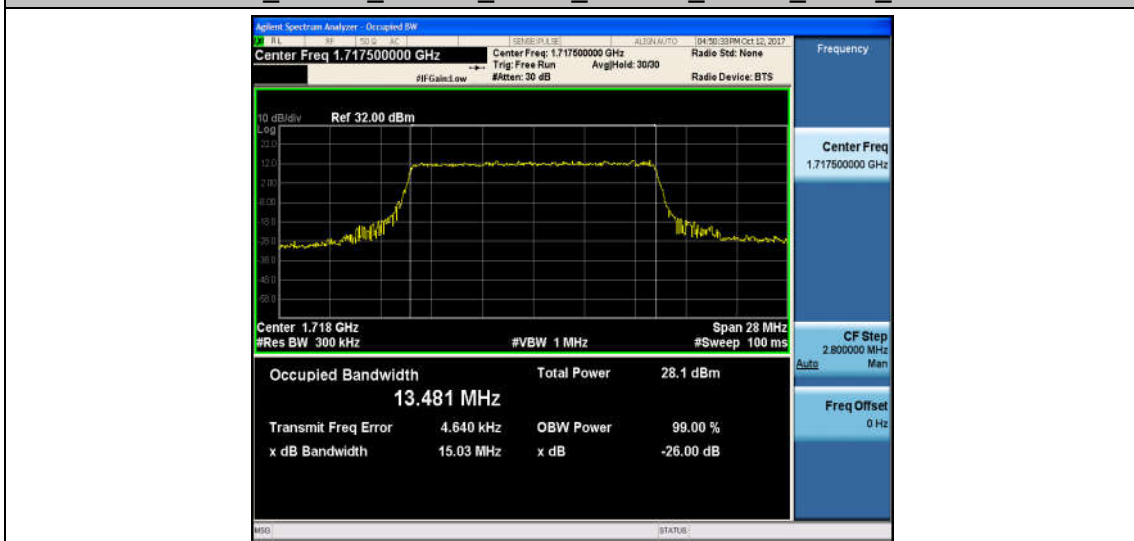

Band4_15MHz_16QAM_20025_75RB#0_13.481_15.03_PASS