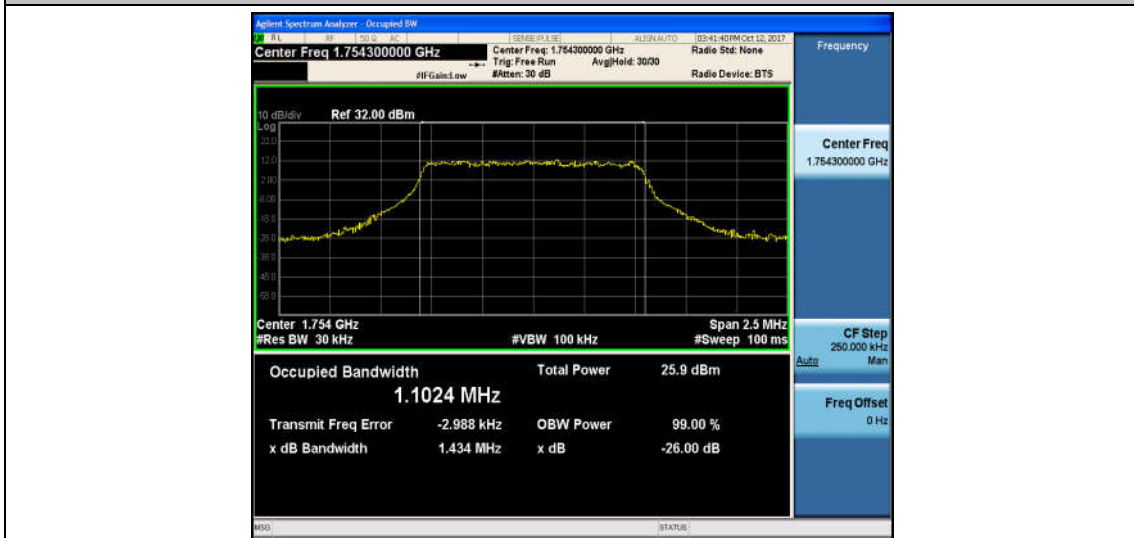

Band4_1.4MHz_QPSK_20393_6RB#0_1.1024_1.434_PASS