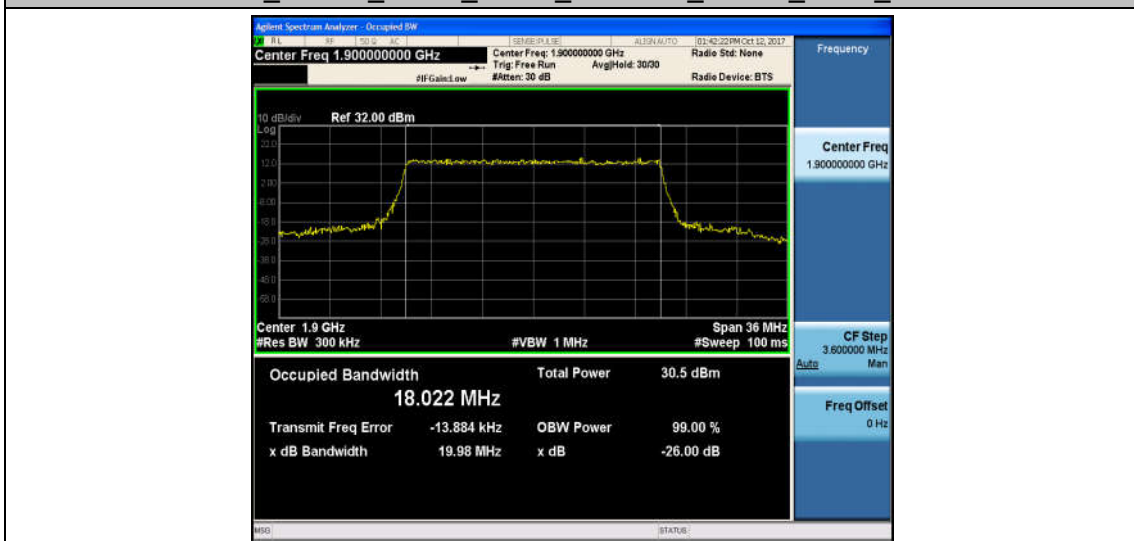

Band2_20MHz_QPSK_18700_100RB#0_18.001_19.71_PASS

Band2_20MHz_16QAM_18700_100RB#0_18.009_19.77_PASS

Band2_20MHz_QPSK_18900_100RB#0_17.987_20.40_PASS

Band2_20MHz_16QAM_18900_100RB#0_17.986_20.11_PASS

Band2_20MHz_QPSK_19100_100RB#0_18.022_19.98_PASS

Band2_20MHz_16QAM_19100_100RB#0_17.971_20.06_PASS

Band4_1.4MHz_QPSK_19957_6RB#0_1.1138_1.432_PASS

Band4_1.4MHz_16QAM_19957_6RB#0_1.1122_1.510_PASS

Band4_1.4MHz_QPSK_20175_6RB#0_1.1096_1.438_PASS

Band4_1.4MHz_16QAM_20175_6RB#0_1.1280_1.466_PASS