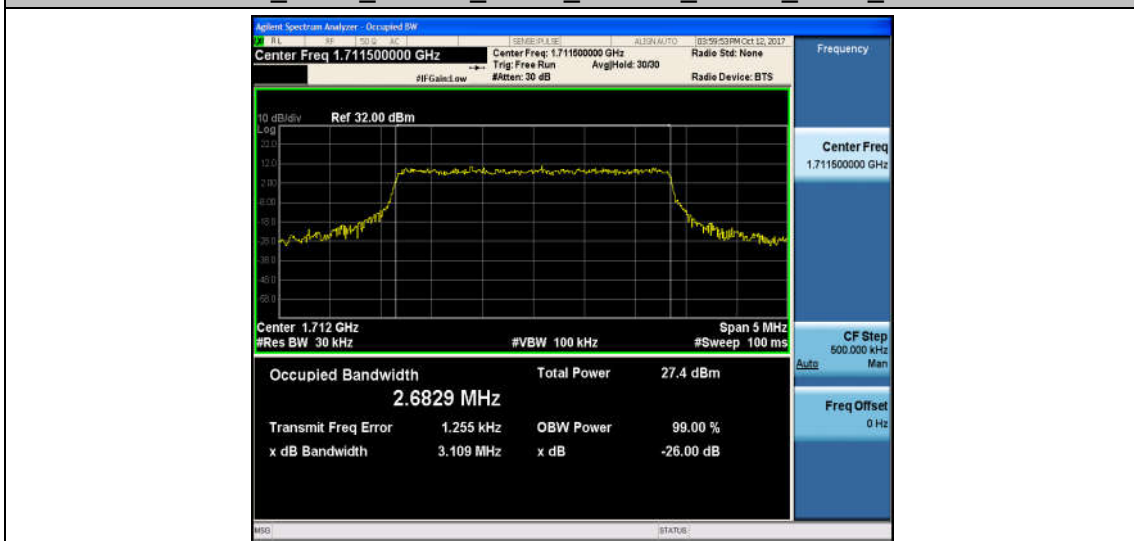

Band4_1.4MHz_QPSK_20393_6RB#0_1.1024_1.434_PASS

Band4_1.4MHz_16QAM_20393_6RB#0_1.1183_1.496_PASS

Band4_3MHz_QPSK_19965_15RB#0_2.6824_3.035_PASS

Band4_3MHz_16QAM_19965_15RB#0_2.6829_3.109_PASS

Band4_3MHz_QPSK_20175_15RB#0_2.6762_3.042_PASS