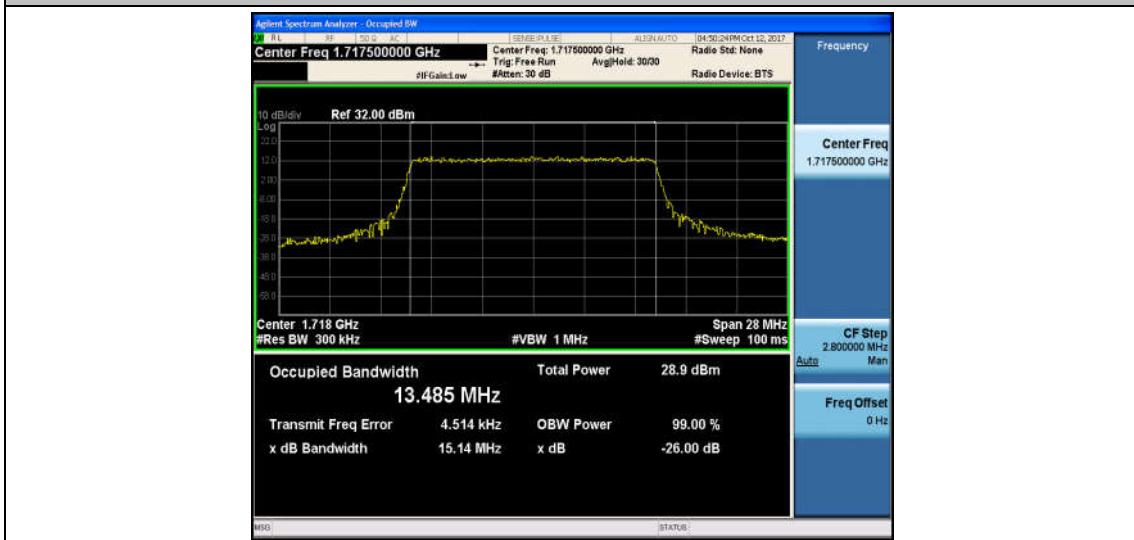

Band4_15MHz_QPSK_20025_75RB#0_13.485_15.14_PASS