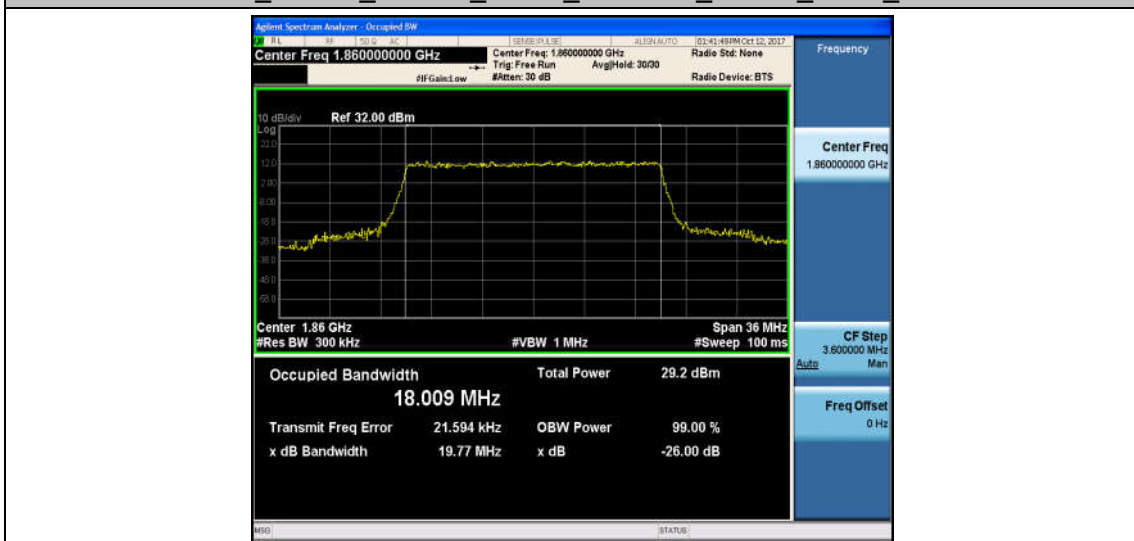

Band2_20MHz_QPSK_18700_100RB#0_18.001_19.71_PASS

Band2_20MHz_16QAM_18700_100RB#0_18.009_19.77_PASS

Band2_20MHz_QPSK_18900_100RB#0_17.987_20.40_PASS

Band2_20MHz_16QAM_18900_100RB#0_17.986_20.11_PASS

Band2_20MHz_QPSK_19100_100RB#0_18.022_19.98_PASS