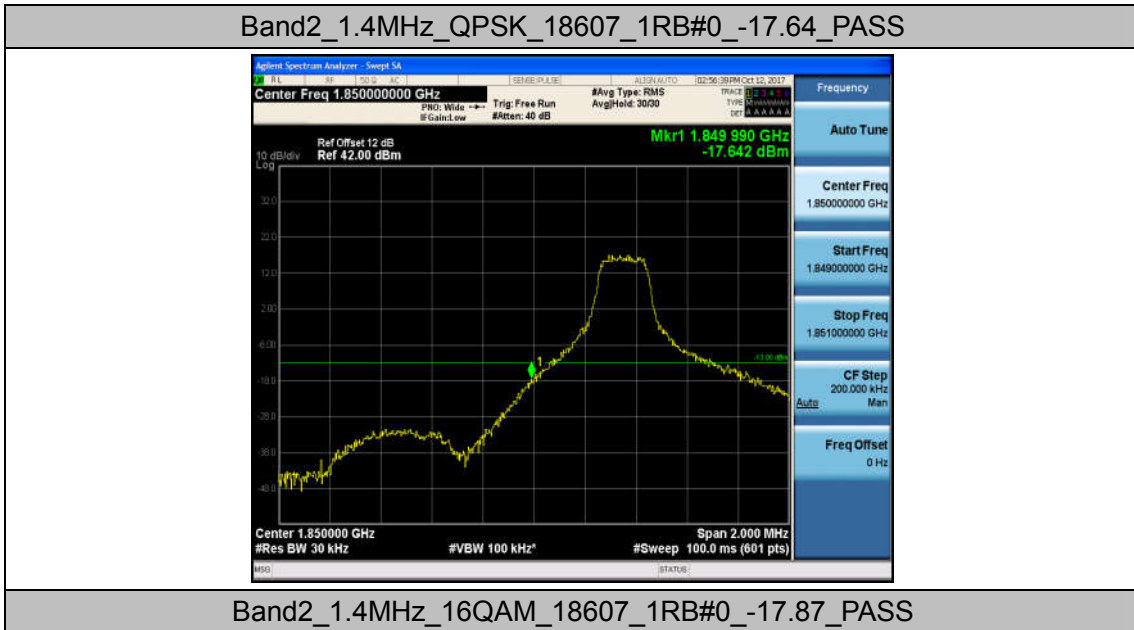

Band7	20MHz	QPSK	20850	100RB#0	-35.29,-32.41,-29.70	PASS
Band7	20MHz	16QAM	20850	100RB#0	-37.90,-34.66,-32.21	PASS
Band7	20MHz	QPSK	21350	1RB#0	-41.16,-36.87,-13.91	PASS
Band7	20MHz	16QAM	21350	1RB#0	-41.23,-32.44,-13.96	PASS
Band7	20MHz	QPSK	21350	100RB#0	-40.74,-35.65,-29.14	PASS
Band7	20MHz	16QAM	21350	100RB#0	-40.64,-37.10,-30.70	PASS
Band17	5MHz	QPSK	23755	1RB#0	-14.15	PASS
Band17	5MHz	16QAM	23755	1RB#0	-13.95	PASS
Band17	5MHz	QPSK	23755	25RB#0	-17.04	PASS
Band17	5MHz	16QAM	23755	25RB#0	-18.53	PASS
Band17	5MHz	QPSK	23825	1RB#0	-30.23	PASS
Band17	5MHz	16QAM	23825	1RB#0	-29.46	PASS
Band17	5MHz	QPSK	23825	25RB#0	-19.46	PASS
Band17	5MHz	16QAM	23825	25RB#0	-20.15	PASS
Band17	10MHz	QPSK	23780	1RB#0	-17.80	PASS
Band17	10MHz	16QAM	23780	1RB#0	-17.25	PASS
Band17	10MHz	QPSK	23780	50RB#0	-25.39	PASS
Band17	10MHz	16QAM	23780	50RB#0	-25.64	PASS
Band17	10MHz	QPSK	23800	1RB#0	-36.74	PASS
Band17	10MHz	16QAM	23800	1RB#0	-35.27	PASS
Band17	10MHz	QPSK	23800	50RB#0	-27.46	PASS
Band17	10MHz	16QAM	23800	50RB#0	-25.91	PASS

Test Graphs