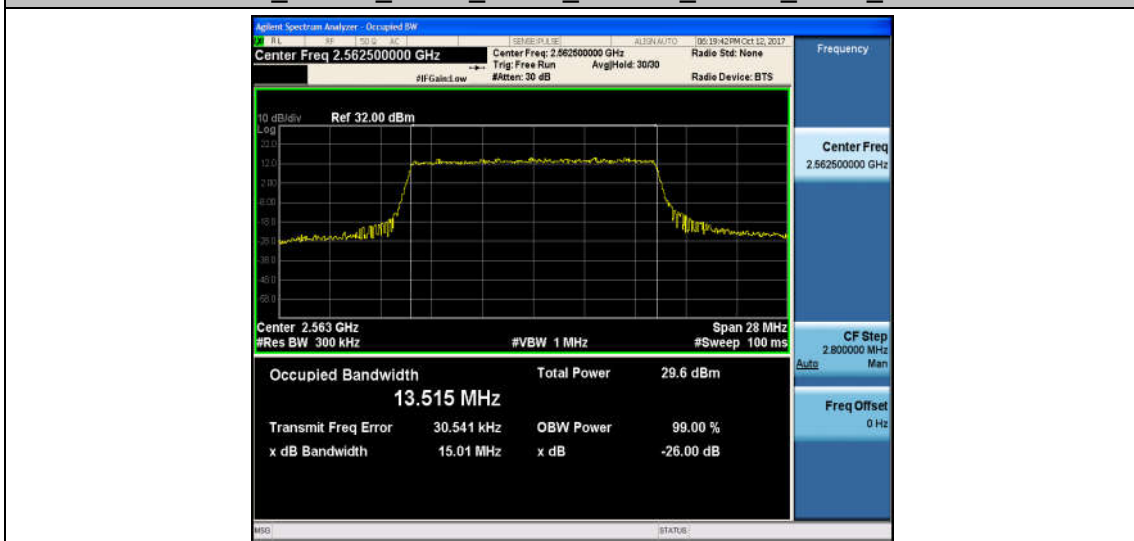

Band7_15MHz_16QAM_20825_75RB#0_13.492_15.03_PASS

Band7_15MHz_QPSK_21100_75RB#0_13.495_15.55_PASS

Band7_15MHz_16QAM_21100_75RB#0_13.484_14.96_PASS

Band7_15MHz_QPSK_21375_75RB#0_13.515_15.01_PASS

Band7_15MHz_16QAM_21375_75RB#0_13.488_15.37_PASS