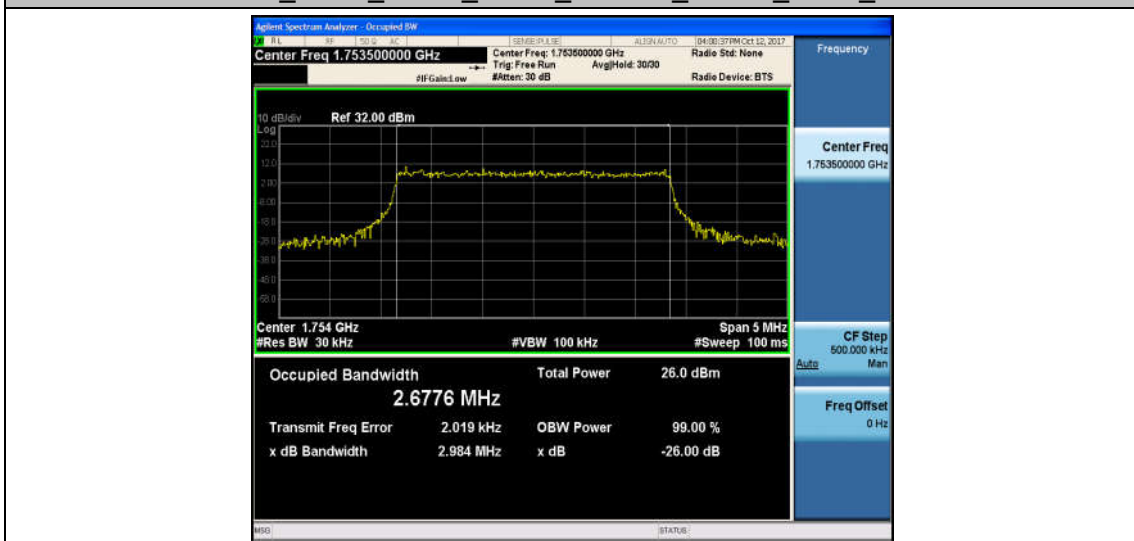

Band4_3MHz_QPSK_20385_15RB#0_2.6776_2.984_PASS