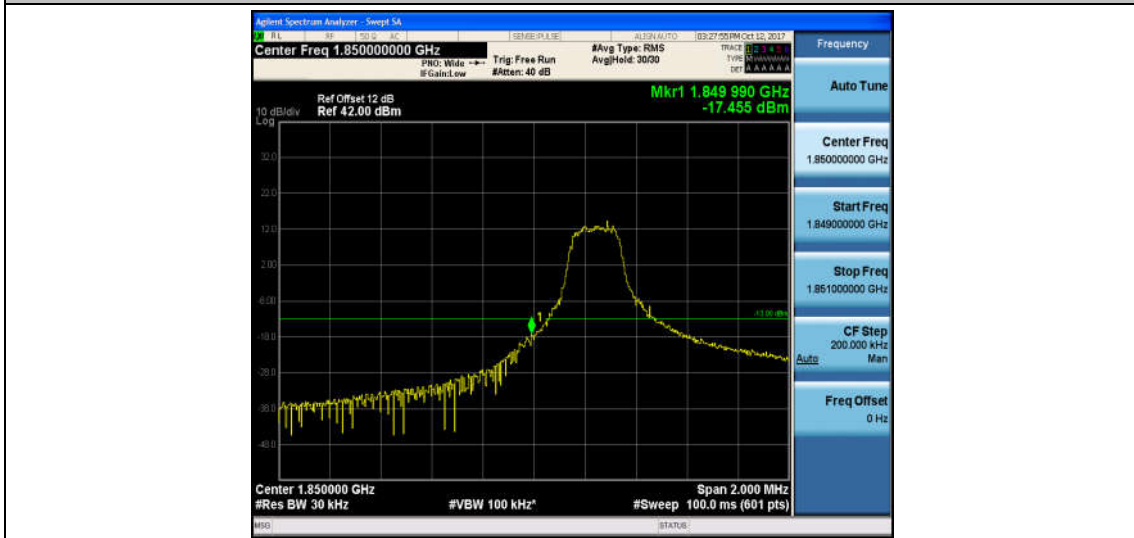

Band2_3MHz_QPSK_18615_1RB#0_-17.45_PASS