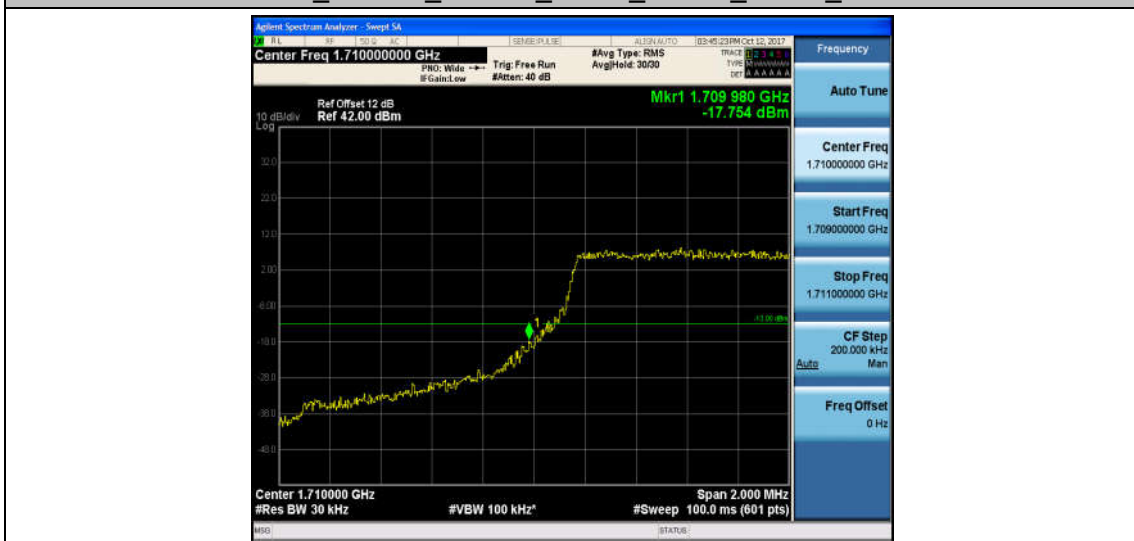

Band4_1.4MHz_QPSK_19957_1RB#0_-18.72_PASS

Band4_1.4MHz_16QAM_19957_1RB#0_-18.45_PASS

Band4_1.4MHz_QPSK_19957_6RB#0_-16.90_PASS

Band4_1.4MHz_16QAM_19957_6RB#0_-17.75_PASS

Band4_1.4MHz_QPSK_20393_1RB#0_-42.80_PASS