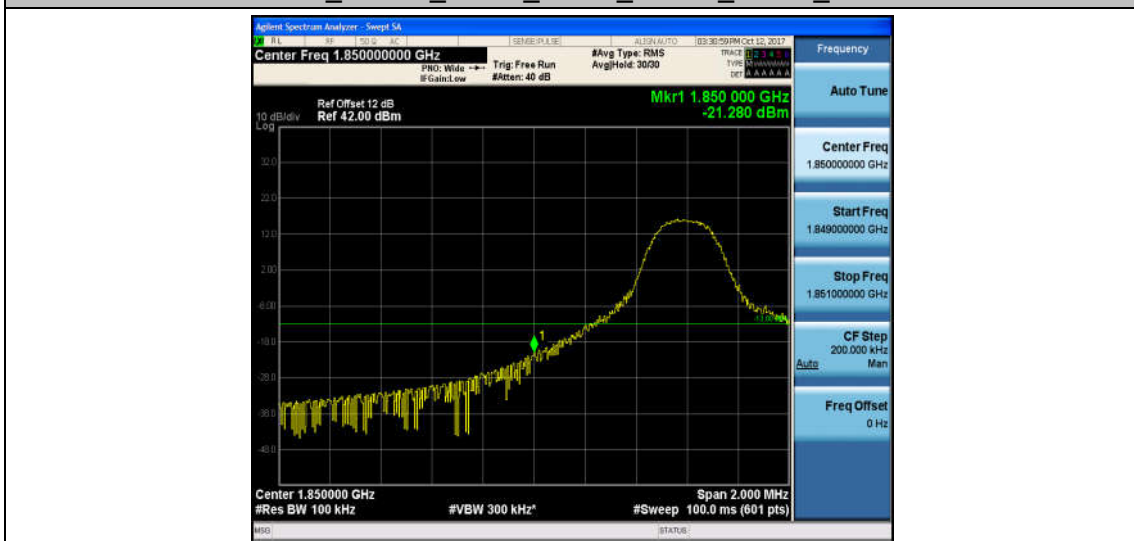

Band2_10MHz_QPSK_18650_1RB#0_-21.28_PASS