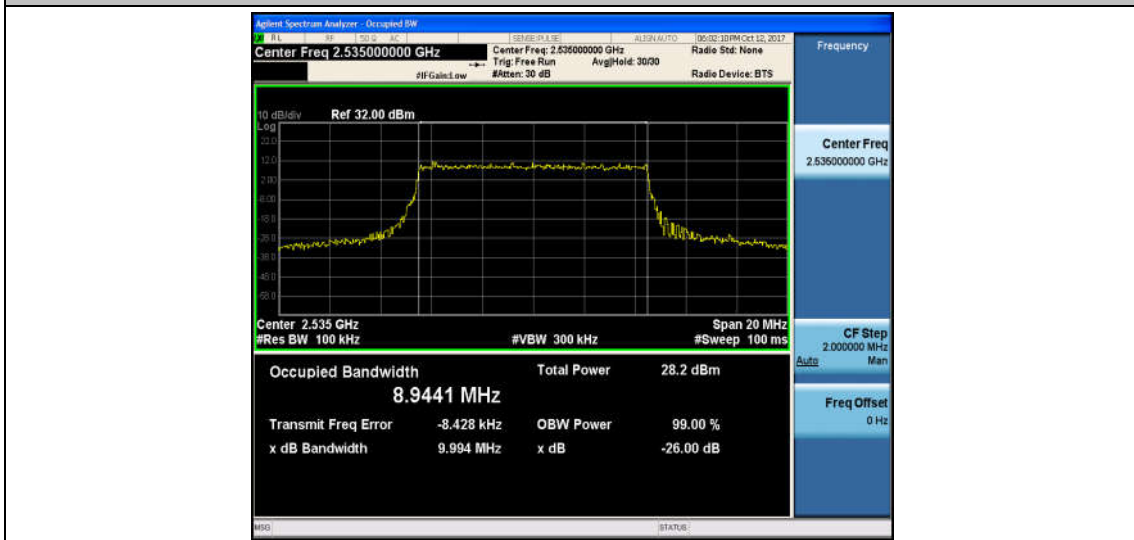

Band7_10MHz_16QAM_21100_50RB#0_8.9441_9.994_PASS