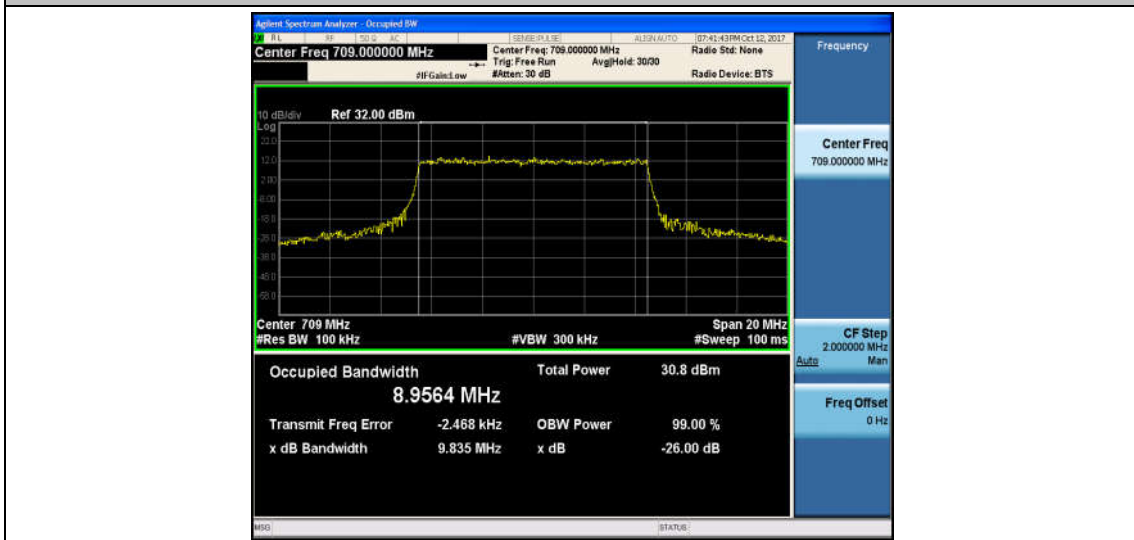

Band17_10MHz_QPSK_23780_50RB#0_8.9564_9.835_PASS