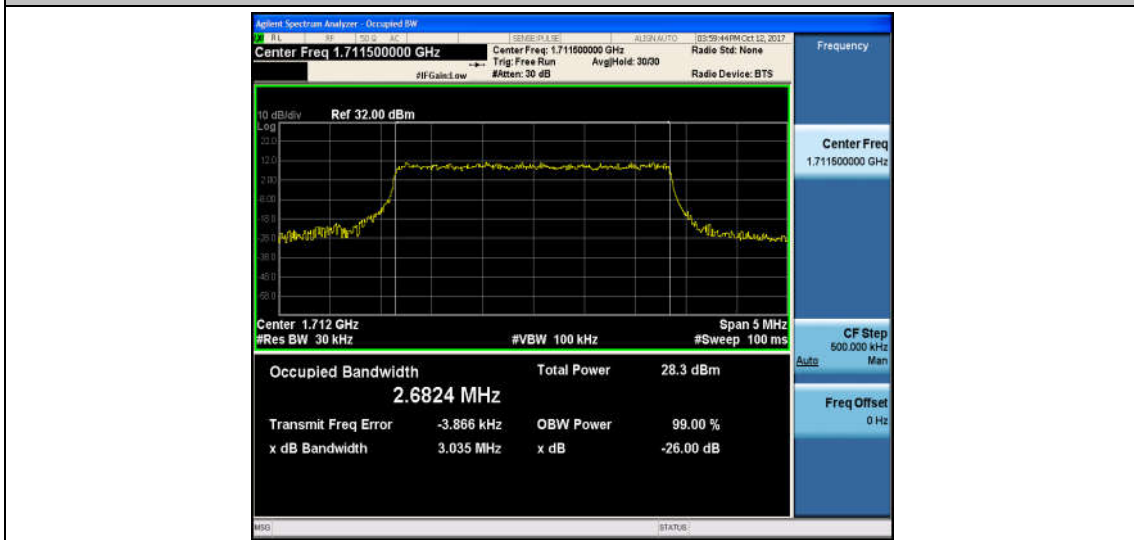

Band4_3MHz_QPSK_19965_15RB#0_2.6824_3.035_PASS