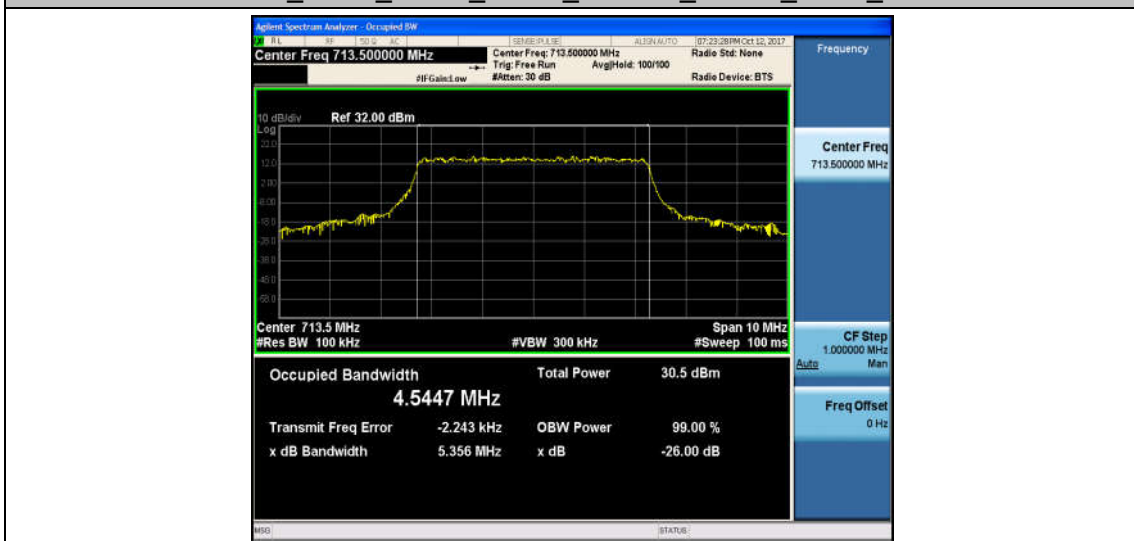

Band17_5MHz_QPSK_23825_25RB#0_4.5447_5.356_PASS