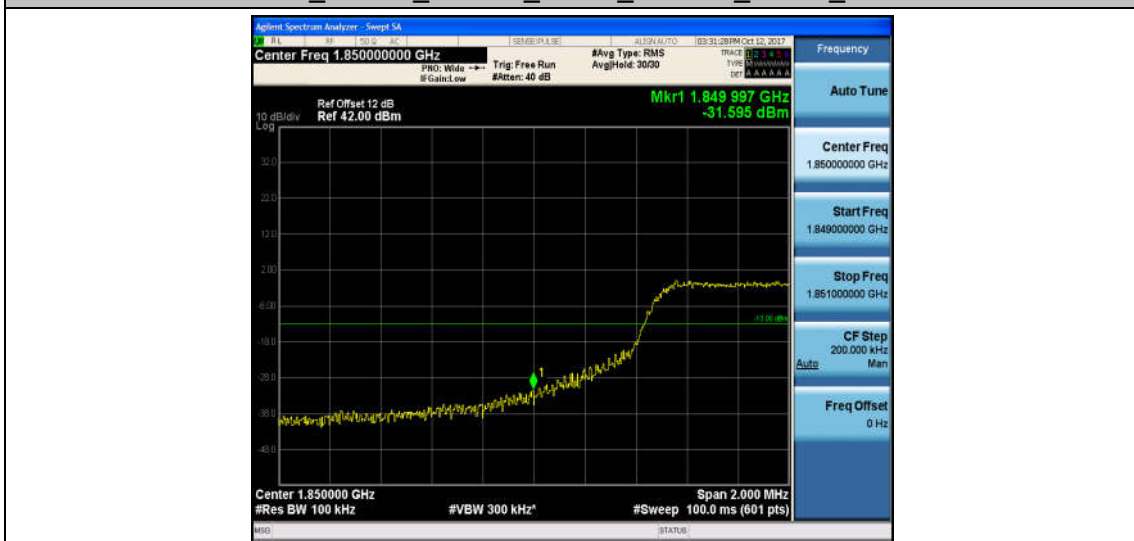

Band2_5MHz_16QAM_19175_25RB#0_-22.20_PASS

Band2_10MHz_QPSK_18650_1RB#0_-21.28_PASS

Band2_10MHz_16QAM_18650_1RB#0_-22.38_PASS

Band2_10MHz_QPSK_18650_50RB#0_-31.77_PASS

Band2_10MHz_16QAM_18650_50RB#0_-31.60_PASS