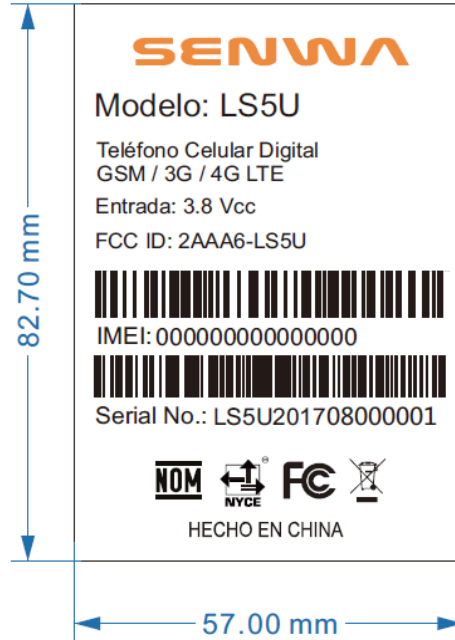

EXHIBIT A - FCC ID LABEL AND LOCATION

FCC ID Label

FCC ID Label Location Information

The label shown shall be permanently affixed at a conspicuous location on the device and be readily visible to the user at the time purchase (Labeling requirements per 2.925)