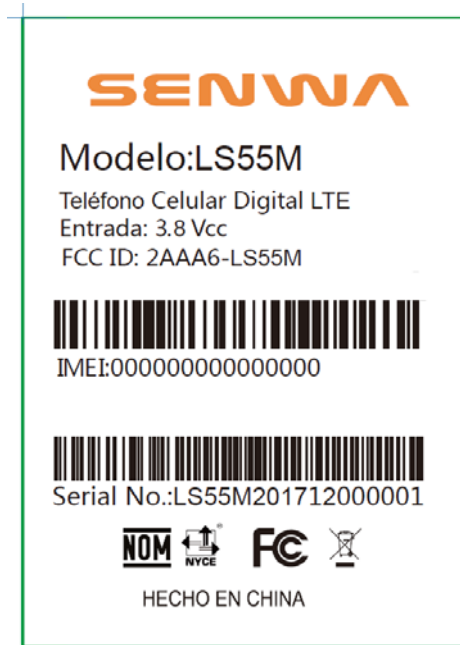

EXHIBIT A - FCC ID LABEL AND LOCATION

FCC ID Label

FCC ID Label Location Information

The label shown shall be permanently affixed at a conspicuous location on the device and be readily visible to the user at the time purchase (Labeling requirements per 2.925)