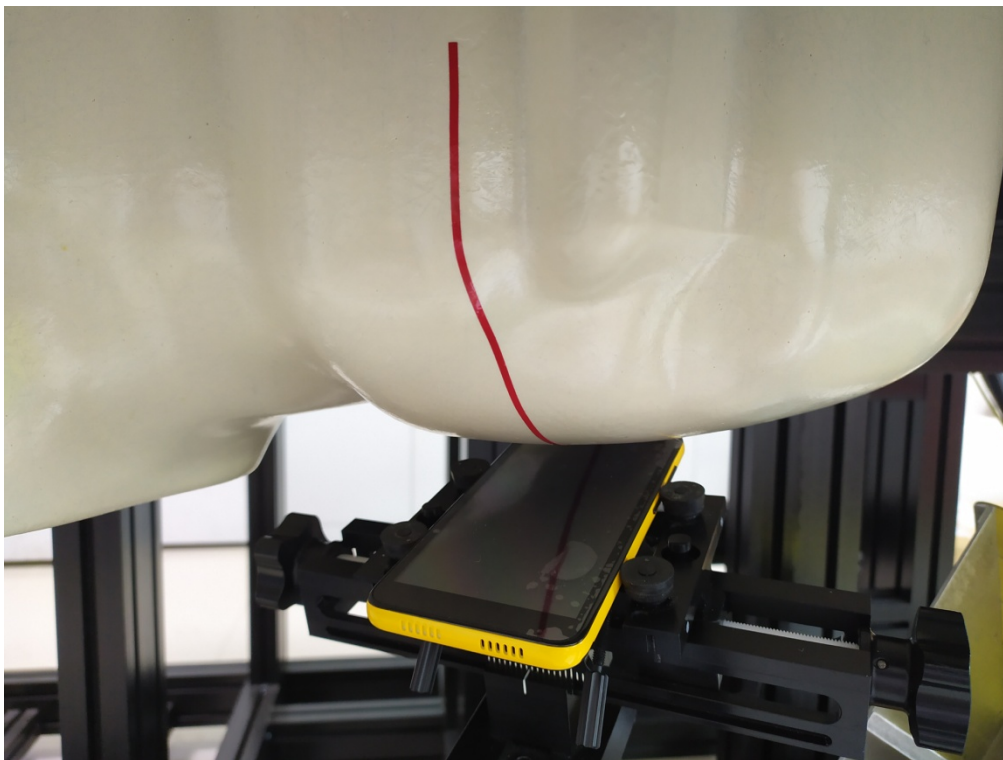

APPENDIX B EUT TEST POSITION PHOTOS

Liquid depth $\geq 15\text{cm}$

- Phantom: SAM-Twin V8.0 P1aP2a; Type: QD 000 P41 AA ; Serial: 1962

Head Left Cheek Setup Photo

Head Left Tilt Setup Photo

Head Right Cheek Setup Photo

Head Right Tilt Setup Photo

Body (Worn) Back Setup Photo (10mm)

Body Top Setup Photo (10mm)

Body Bottom Setup Photo (10mm)

Body Left Setup Photo (10mm)

Body Right Setup Photo (10mm)