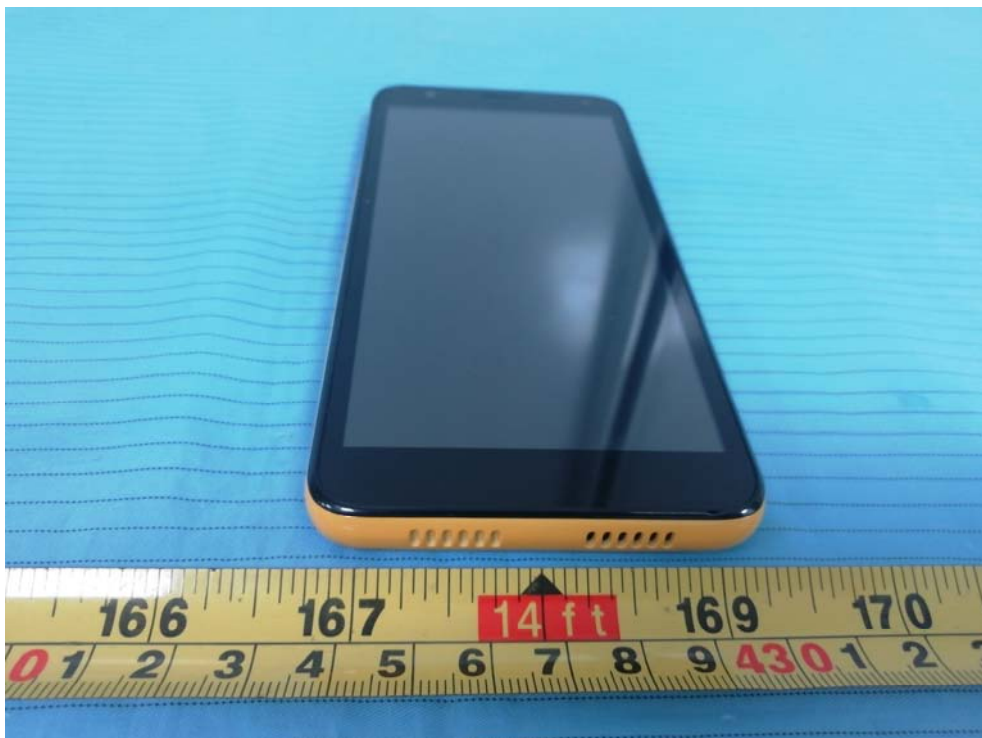

EXHIBIT B - EUT EXTERNAL PHOTOGRAPHS

Adapter Label