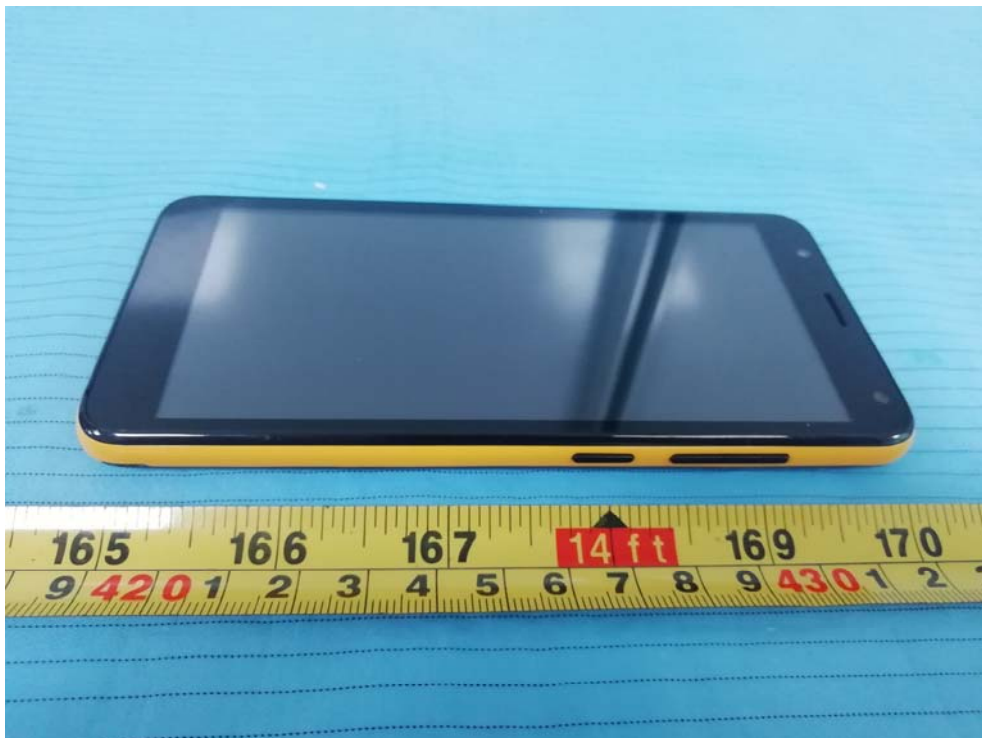

EXHIBIT B - EUT EXTERNAL PHOTOGRAPHS

Adapter Label