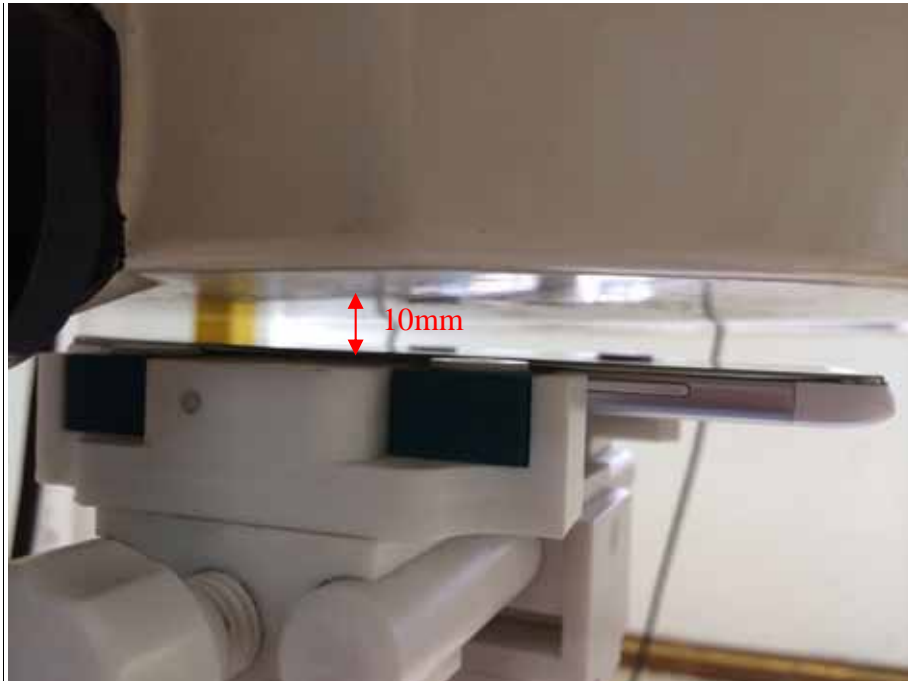

1. EUT Right Head Touch Cheek Position

2. EUT Right Head Tilt15 Position

3. EUT Left Head Touch Cheek Position

4. EUT Left Head Tilt15 Position

5. Side Position with earphone

6. Back Side Position

7. Face Side Position

8. Edge A

9. Edge B

10. Edge C

11. Edge D

Liquid Level Photo Head Liquid

Liquid depth: 15.1cm

Liquid Level Photo Body Liquid

Liquid depth :15.5cm