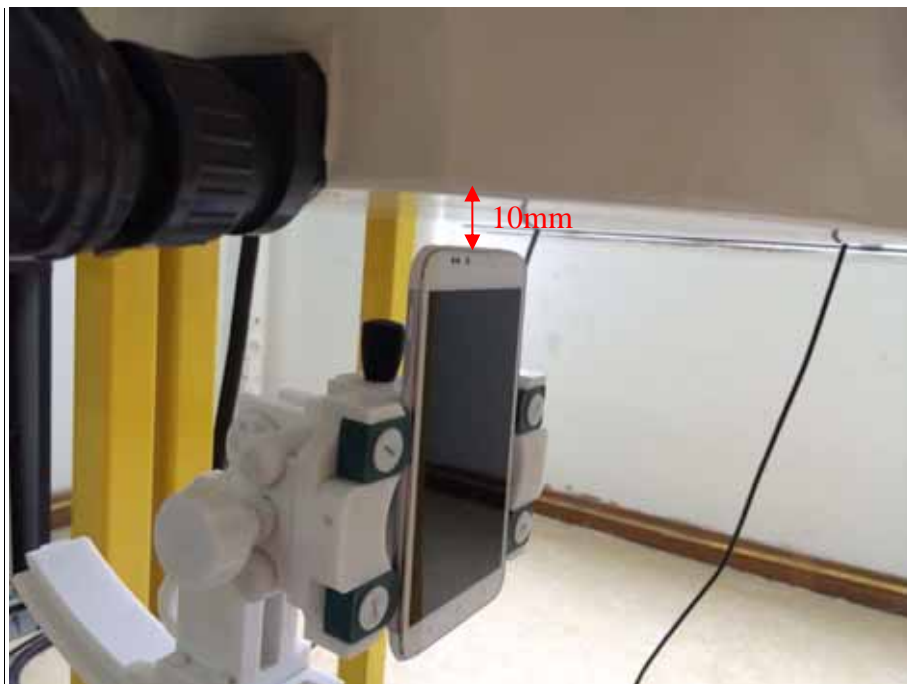

1. EUT Right Head Touch Cheek Position

2. EUT Right Head Tilt15 Position

3. EUT Left Head Touch Cheek Position

4. EUT Left Head Tilt15 Position

5. Side Position with earphone

6. Back Side Position

7. Face Side Position

8. Edge A

9. Edge B

10. Edge C

11. Edge D

Liquid Level Photo Head Liquid

Liquid depth: 15.1cm

Liquid Level Photo Body Liquid

Liquid depth :15.5cm