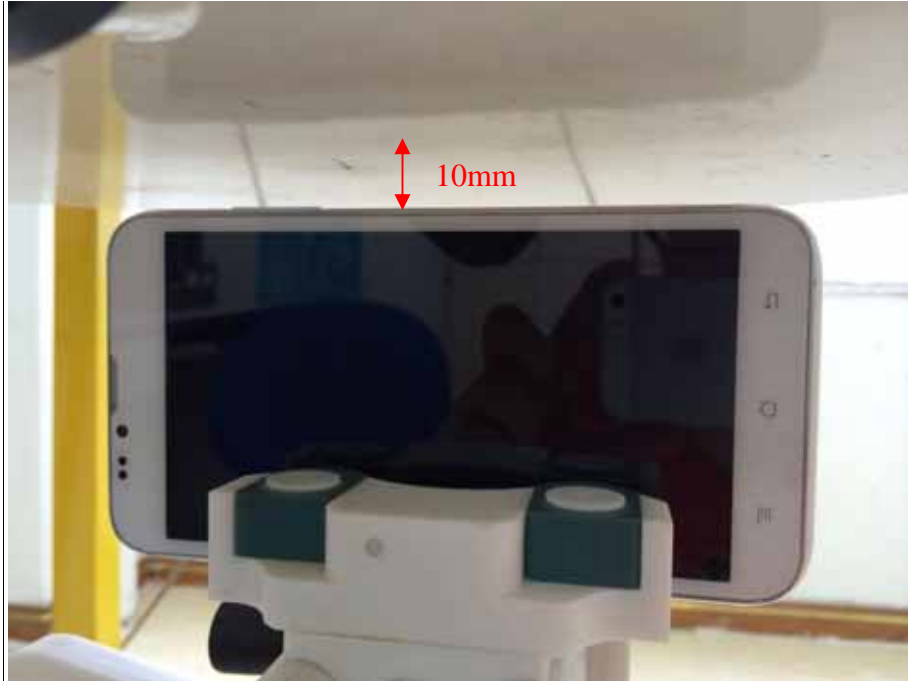

1. EUT Right Head Touch Cheek Position

2. EUT Right Head Tilt15 Position

3. EUT Left Head Touch Cheek Position

4. EUT Left Head Tilt15 Position

5. Side Position with earphone

6. Back Side Position

7. Face Side Position

8. Edge A

9. Edge B

10. Edge C

11. Edge D

Liquid Level Photo Head Liquid

Liquid depth: 15.1cm

Liquid Level Photo Body Liquid

Liquid depth :15.5cm