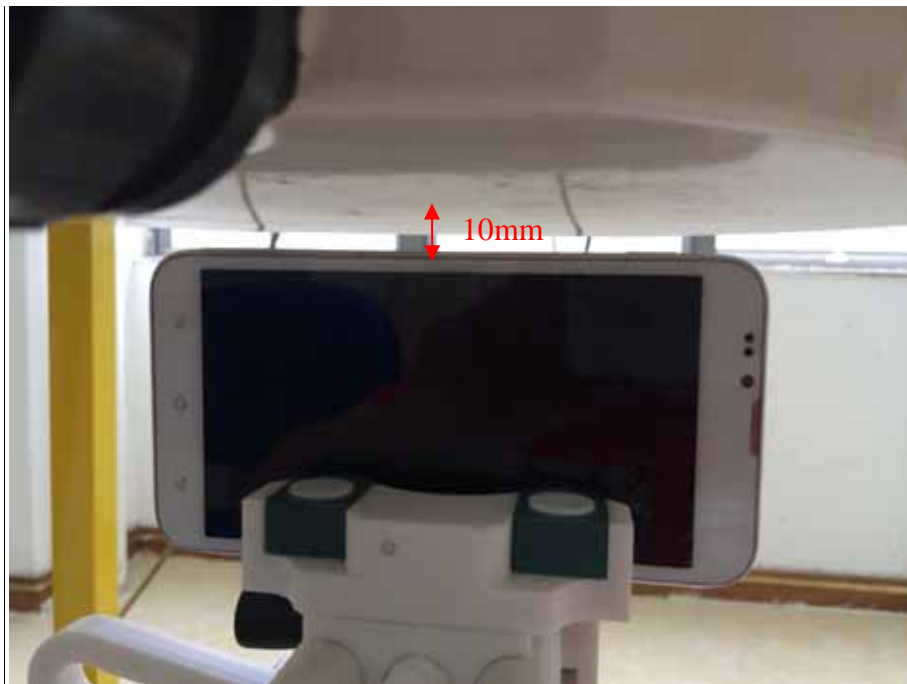

1. EUT Right Head Touch Cheek Position

2. EUT Right Head Tilt15 Position

3. EUT Left Head Touch Cheek Position

4. EUT Left Head Tilt15 Position

5. Side Position with earphone

6. Back Side Position

7. Face Side Position

8. Edge A

9. Edge B

10. Edge C

11. Edge D

Liquid Level Photo Head Liquid

Liquid depth: 15.1cm

Liquid Level Photo Body Liquid

Liquid depth :15.5cm