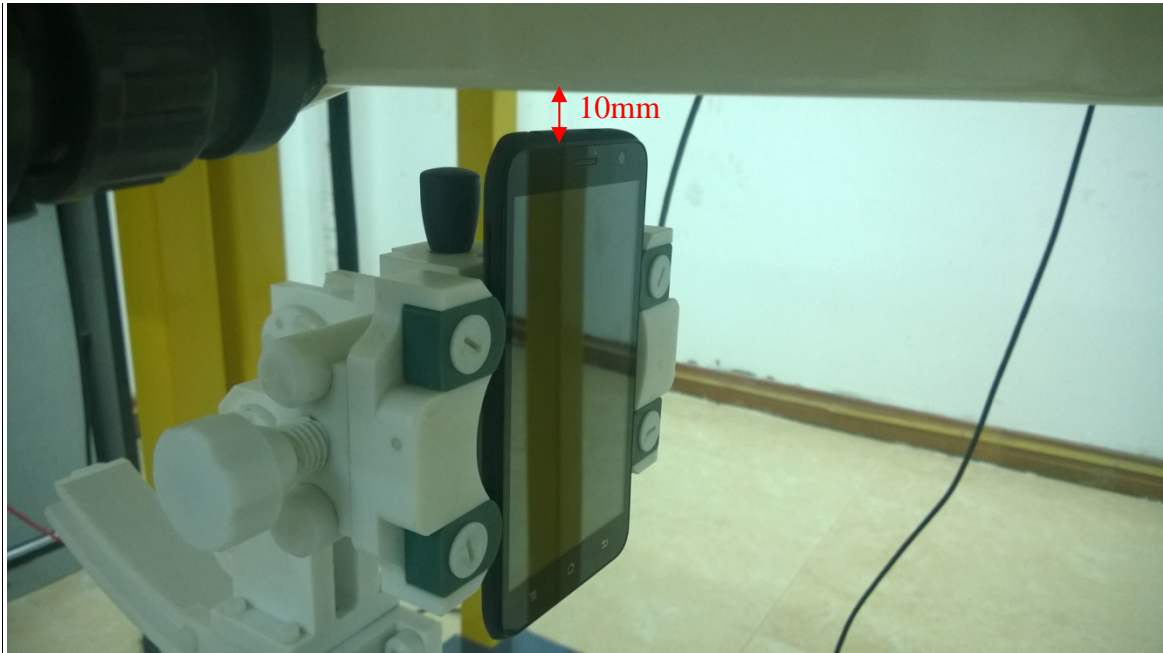

1. EUT Right Head Touch Cheek Position

2. EUT Right Head Tilt15 Position

3. EUT Left Head Touch Cheek Position

4. EUT Left Head Tilt15 Position

5. Side Position with earphone

6. Back Side Position

7. Edge A

8. Edge B

9. Edge C

10. Edge D

Liquid Level Photo Head Liquid

Liquid depth: 15.1cm

Liquid Level Photo Body Liquid

Liquid depth :15.5cm