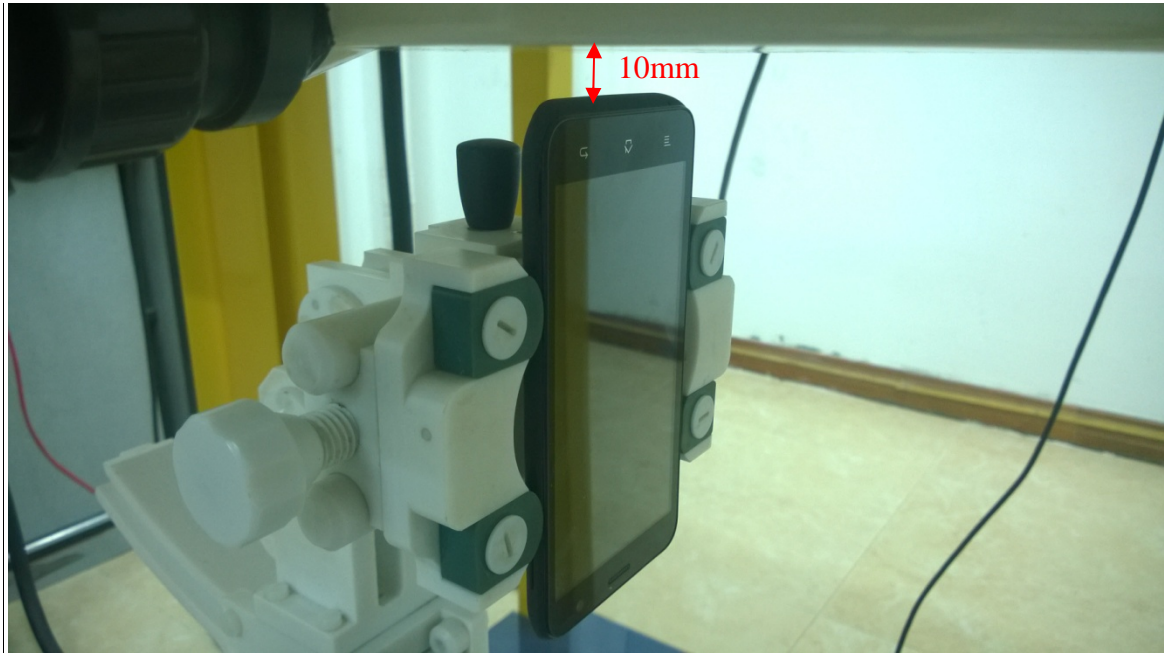

1. EUT Right Head Touch Cheek Position

2. EUT Right Head Tilt15 Position

3. EUT Left Head Touch Cheek Position

4. EUT Left Head Tilt15 Position

5. Side Position with earphone

6. Back Side Position

7. Edge A

8. Edge B

9. Edge C

10. Edge D

Liquid Level Photo Head Liquid

Liquid depth: 15.1cm

Liquid Level Photo Body Liquid

Liquid depth :15.5cm