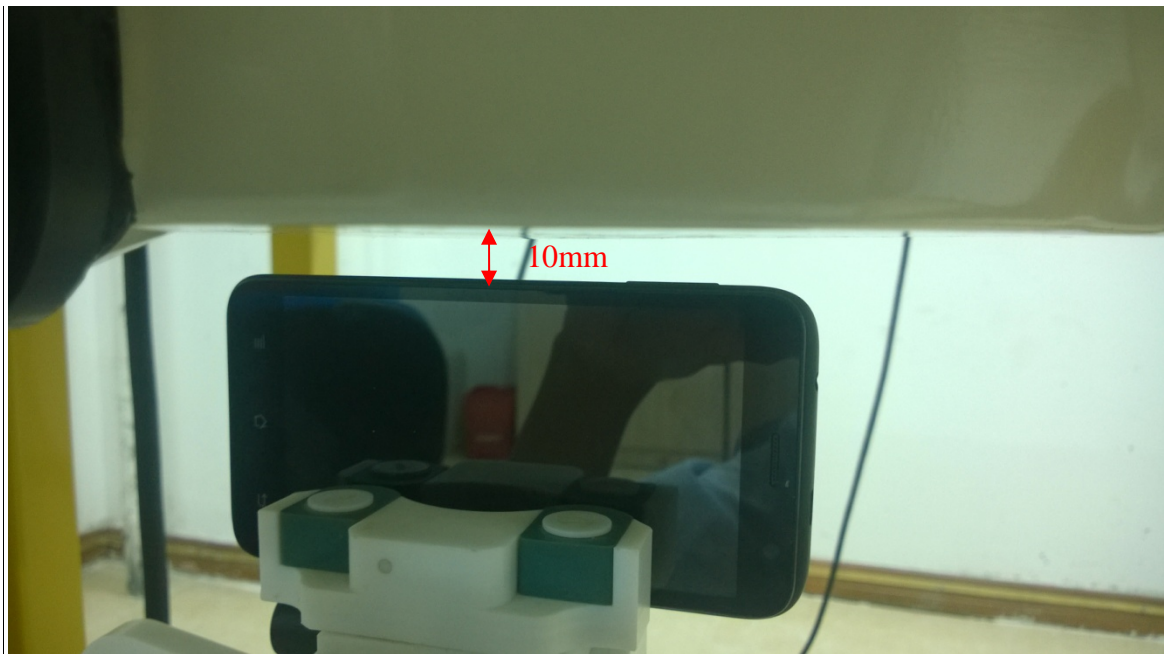

1. EUT Right Head Touch Cheek Position

2. EUT Right Head Tilt15 Position

3. EUT Left Head Touch Cheek Position

4. EUT Left Head Tilt15 Position

5. Side Position with earphone

6. Back Side Position

7. Edge A

8. Edge B

9. Edge C

10. Edge D

Liquid Level Photo Head Liquid

Liquid depth: 15.1cm

Liquid Level Photo Body Liquid

Liquid depth :15.5cm