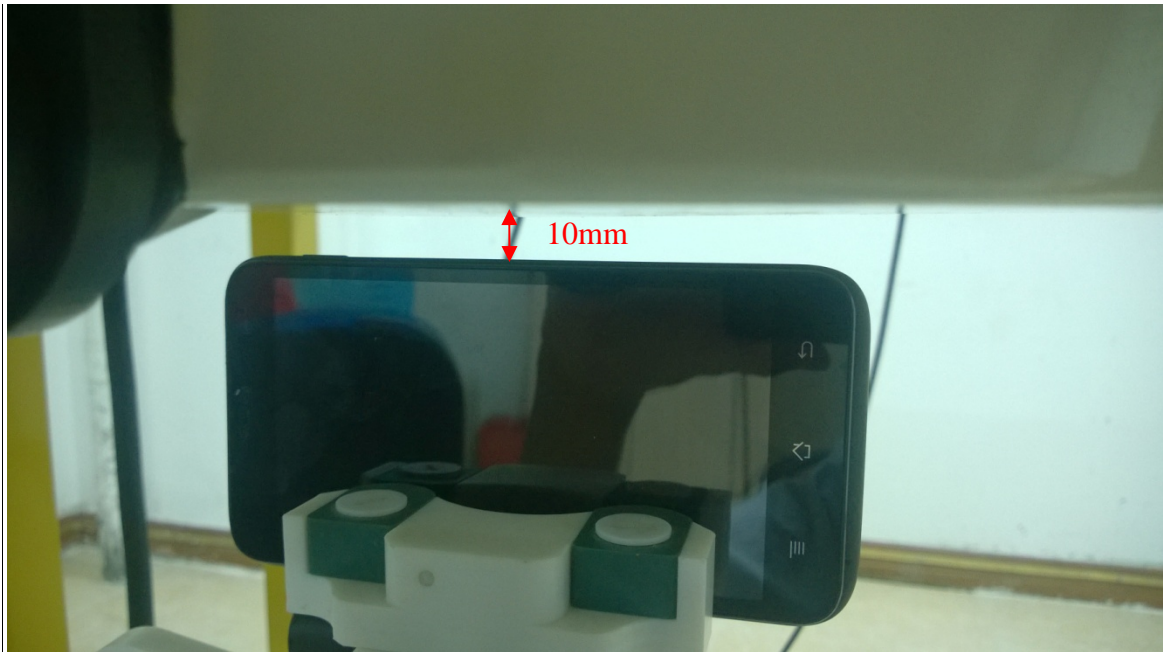

1. EUT Right Head Touch Cheek Position

2. EUT Right Head Tilt15 Position

3. EUT Left Head Touch Cheek Position

4. EUT Left Head Tilt15 Position

5. Side Position with earphone

6. Back Side Position

7. Edge A

8. Edge B

9. Edge C

10. Edge D

Liquid Level Photo Head Liquid

Liquid depth: 15.1cm

Liquid Level Photo Body Liquid

Liquid depth :15.5cm