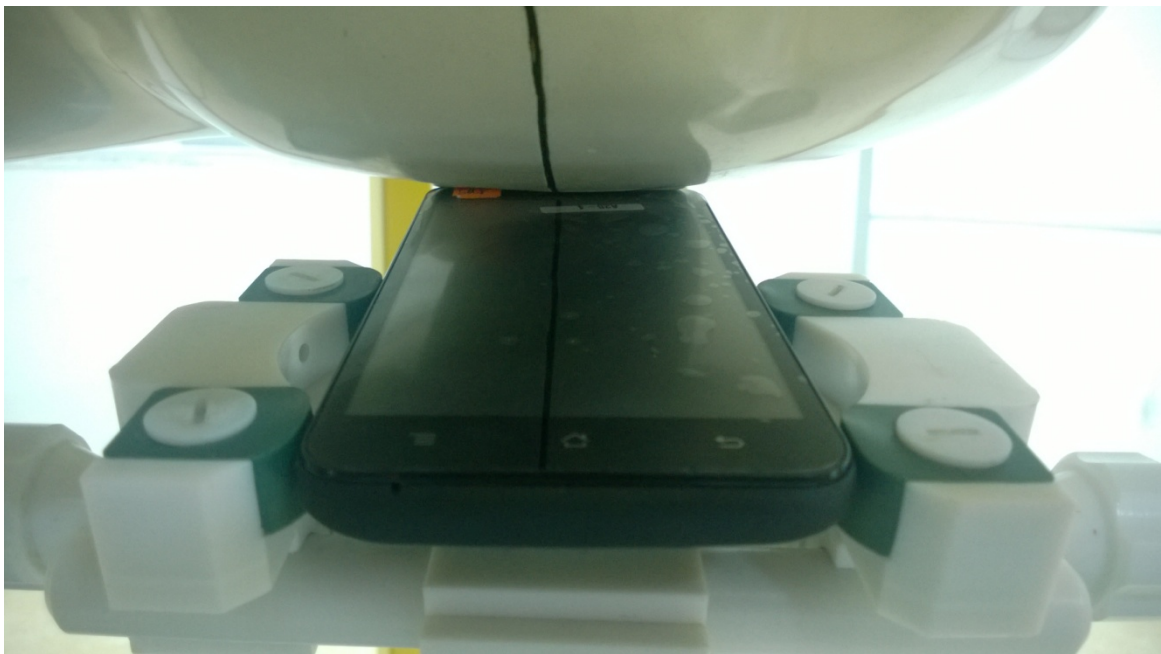

1. EUT Right Head Touch Cheek Position

2. EUT Right Head Tilt15 Position

3. EUT Left Head Touch Cheek Position

4. EUT Left Head Tilt15 Position

5. Side Position with earphone

6. Back Side Position

7. Edge A

8. Edge B

9. Edge C

10. Edge D

Liquid Level Photo Head Liquid

Liquid depth: 15.1cm

Liquid Level Photo Body Liquid

Liquid depth :15.5cm