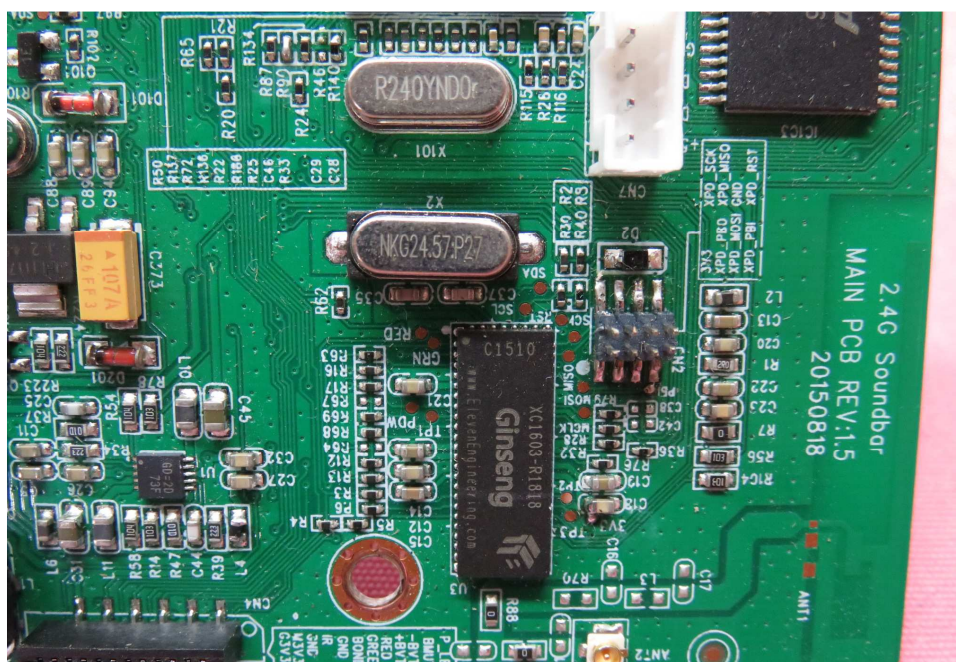

INTERTEK TESTING SERVICE

Equipment Photographs

Model: GoRave SOULWAY

(Internal)