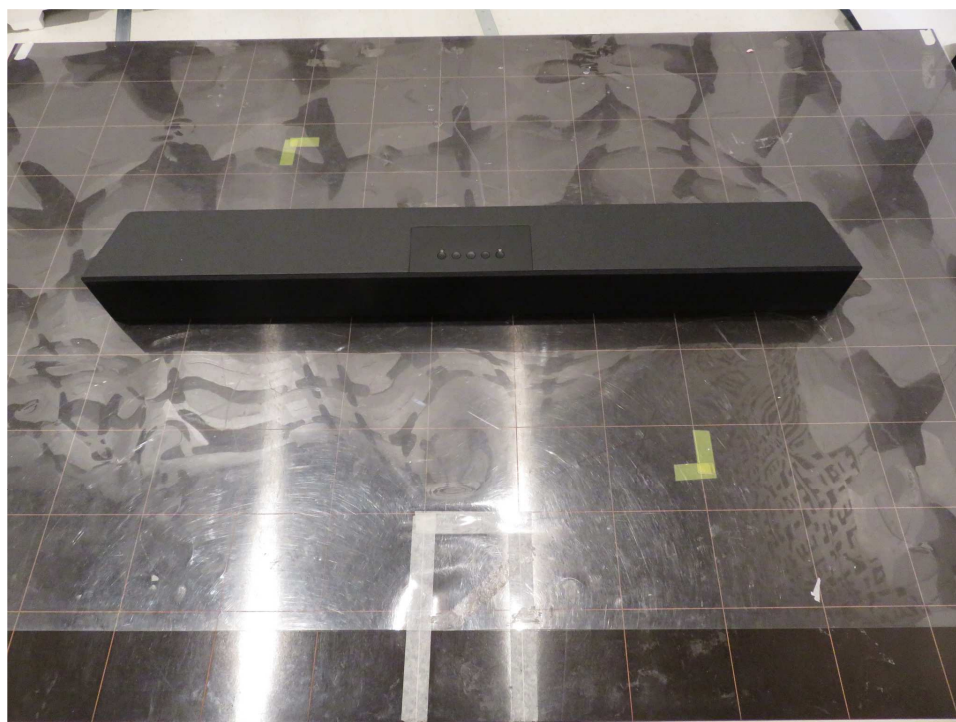

INTERTEK TESTING SERVICE

Configuration Photographs

Worst-Case Radiated Emissions

(Front View)

Model: GoRave SOULWAY

INTERTEK TESTING SERVICE

Configuration Photographs Worst-Case Radiated Emissions

(Rear View)

Model: GoRave SOULWAY