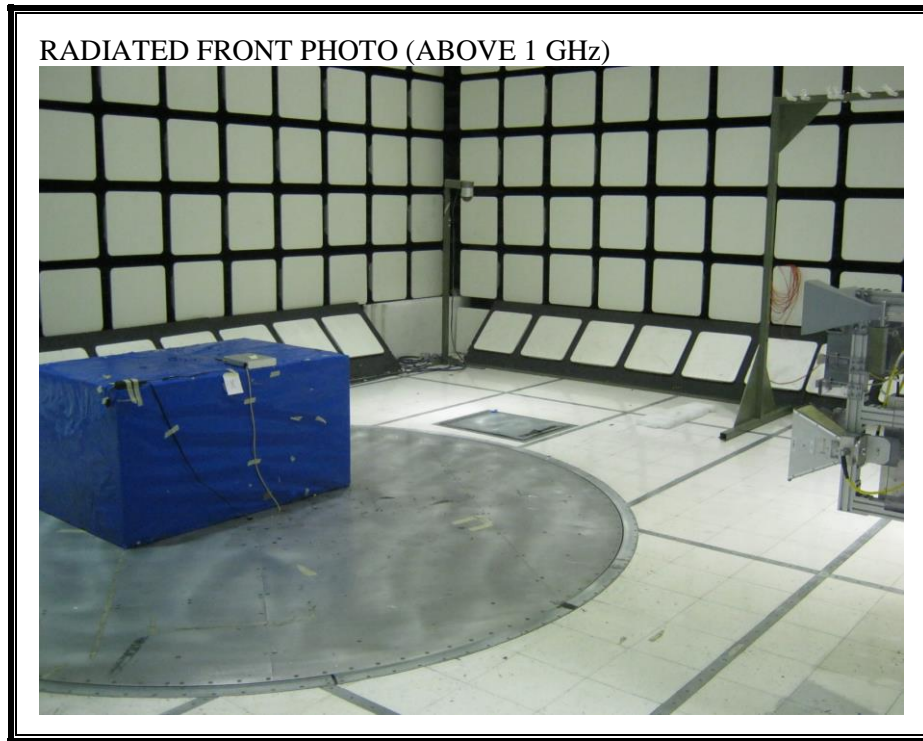

9. SETUP PHOTOS

RADIATED RF MEASUREMENT SETUP (BELOW 1 GHz)

RADIATED FRONT PHOTO (BELOW 1 GHz)

RADIATED RF MEASUREMENT SETUP (ABOVE 1 GHz)

RADIATED RF MEASUREMENT SETUP FOR PORTABLE CONFIGURATION

POWERLINE CONDUCTED EMISSIONS MEASUREMENT SETUP