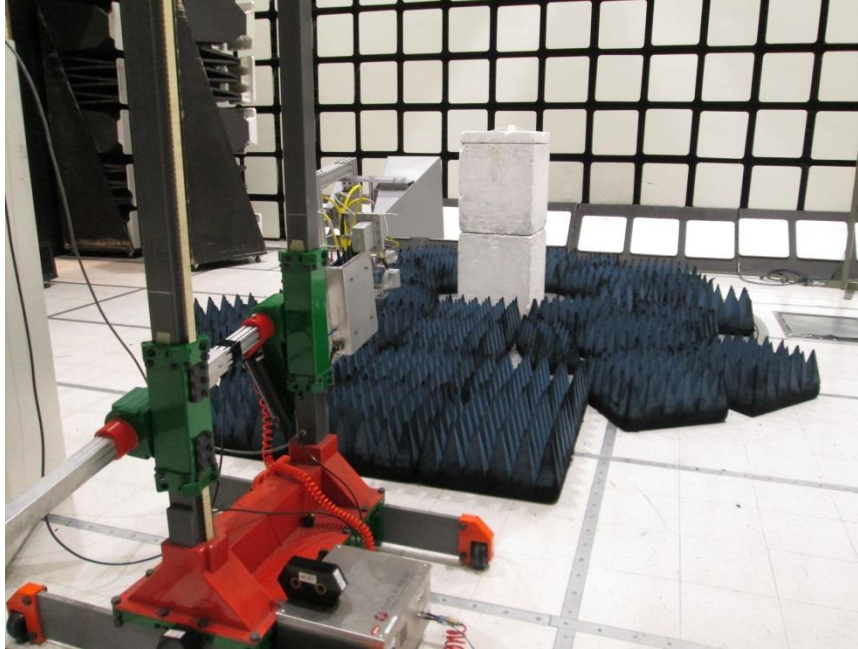

10. SETUP PHOTOS

RADIATED RF MEASUREMENT SETUP (BELOW 1 GHz)

RADIATED PHOTO (BELOW 1 GHz) 10m

TX

RX/DIGITAL

RADIATED RF MEASUREMENT SETUP (ABOVE 1 GHz)

RADIATED PHOTO (ABOVE 1 GHz)
TX

RX/DIGITAL

RADIATED RF MEASUREMENT SETUP FOR PORTABLE CONFIGURATION

Y-AXIS PHOTO

Z-AXIS PHOTO

POWERLINE CONDUCTED EMISSIONS MEASUREMENT SETUP

LINE CONDUCTED FRONT PHOTO

RX/DIGITAL

END OF REPORT