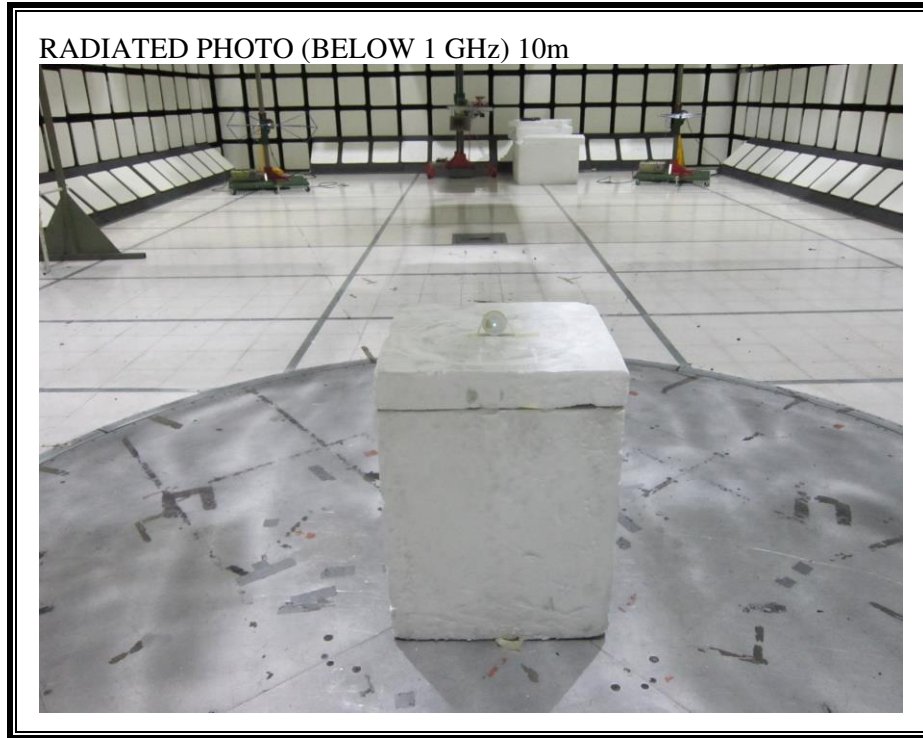

### ANTENNA PORT MEASUREMENT SETUP

**RADIATED RF MEASUREMENT SETUP (BELOW 1 GHz)**

**RADIATED RF MEASUREMENT SETUP (ABOVE 1 GHz)**

**RADIATED RF MEASUREMENT SETUP FOR PORTABLE CONFIGURATION**