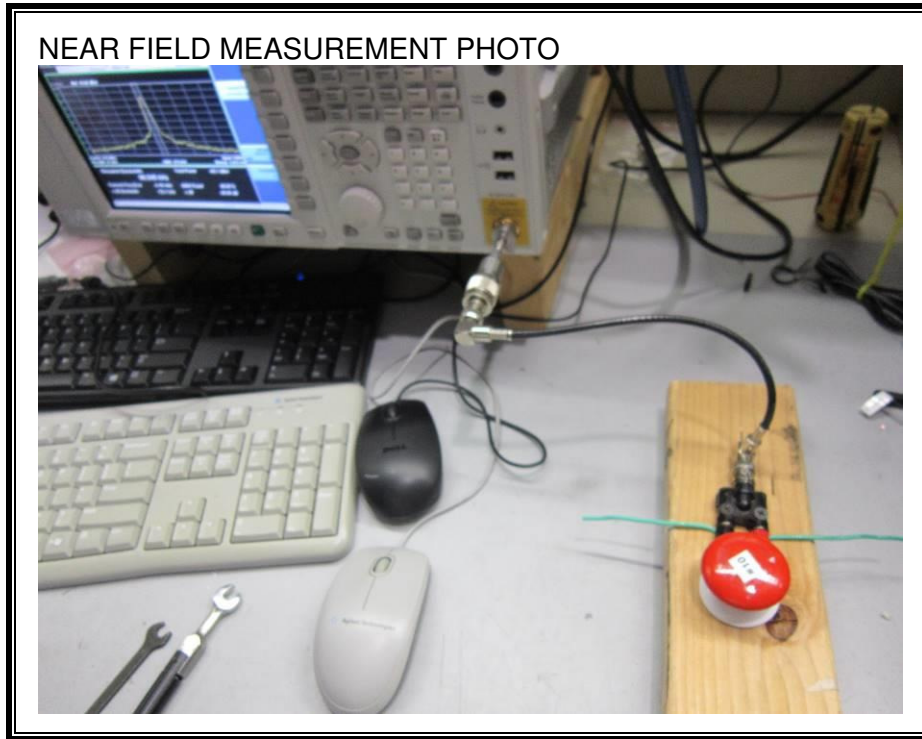

### NEAR FIELD MEASUREMENT SETUP

**RADIATED RF MEASUREMENT SETUP (BELOW 1 GHz)**

**RADIATED RF MEASUREMENT SETUP (ABOVE 1 GHz)**

**RADIATED RF MEASUREMENT SETUP (9k – 30MHz)**

**RADIATED RF MEASUREMENT SETUP FOR PORTABLE CONFIGURATION**