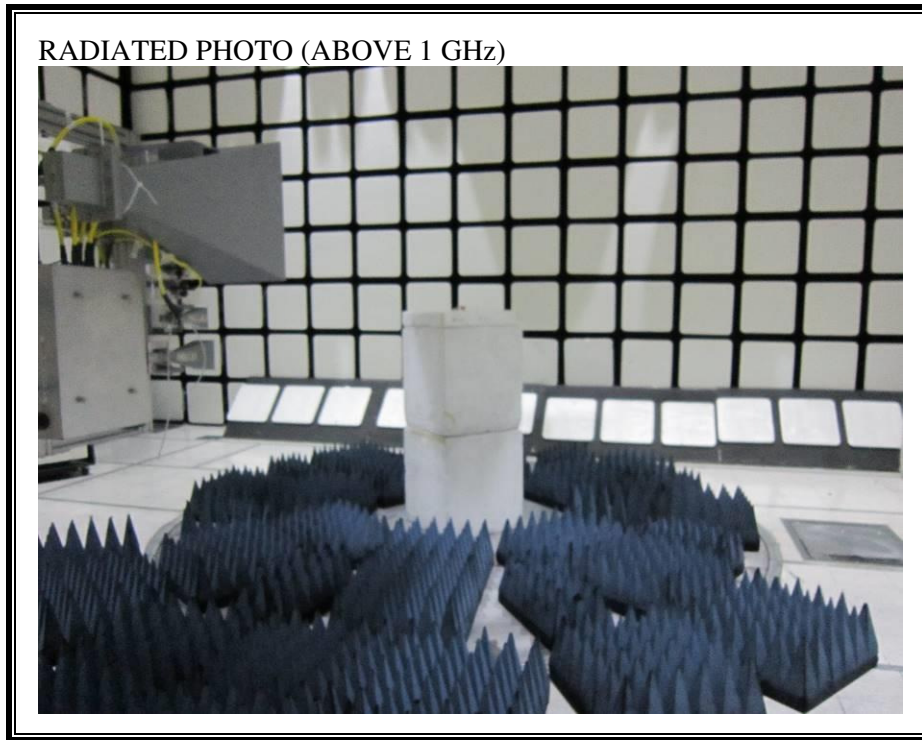

### NEAR FIELD MEASUREMENT SETUP

**RADIATED RF MEASUREMENT SETUP (BELOW 1 GHz)**

**RADIATED RF MEASUREMENT SETUP (ABOVE 1 GHz)**

**RADIATED RF MEASUREMENT SETUP (9k – 30MHz)**

**RADIATED RF MEASUREMENT SETUP FOR PORTABLE CONFIGURATION**