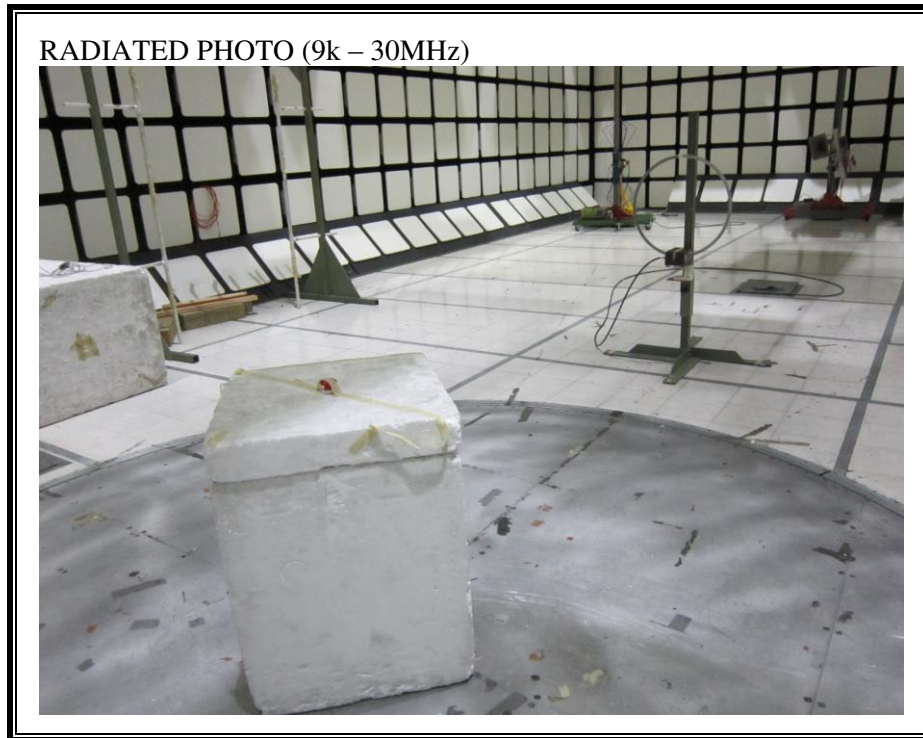

### NEAR FIELD MEASUREMENT SETUP

**RADIATED RF MEASUREMENT SETUP (BELOW 1 GHz)**

**RADIATED RF MEASUREMENT SETUP (ABOVE 1 GHz)**

**RADIATED RF MEASUREMENT SETUP (9k – 30MHz)**

**RADIATED RF MEASUREMENT SETUP FOR PORTABLE CONFIGURATION**