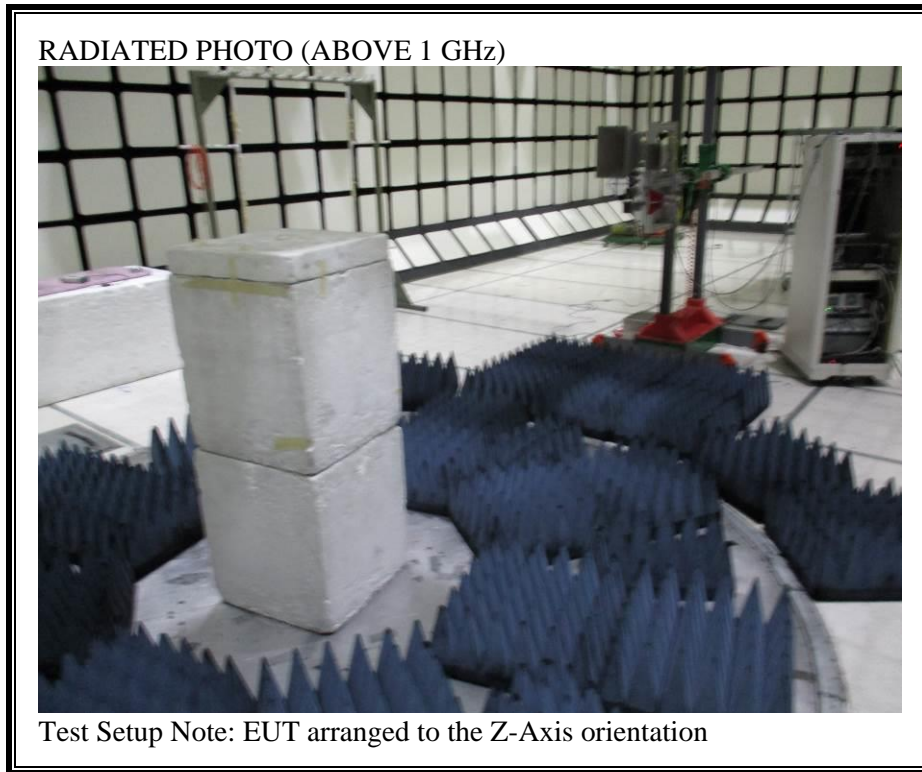

8. SETUP PHOTOS

EUT PHOTO

NEAR FIELD MEASUREMENT SETUP

RADIATED RF MEASUREMENT SETUP (BELOW 1 GHz)

RADIATED RF MEASUREMENT SETUP (ABOVE 1 GHz)

RADIATED RF MEASUREMENT SETUP (9k – 30MHz)

RADIATED RF MEASUREMENT SETUP FOR PORTABLE CONFIGURATION