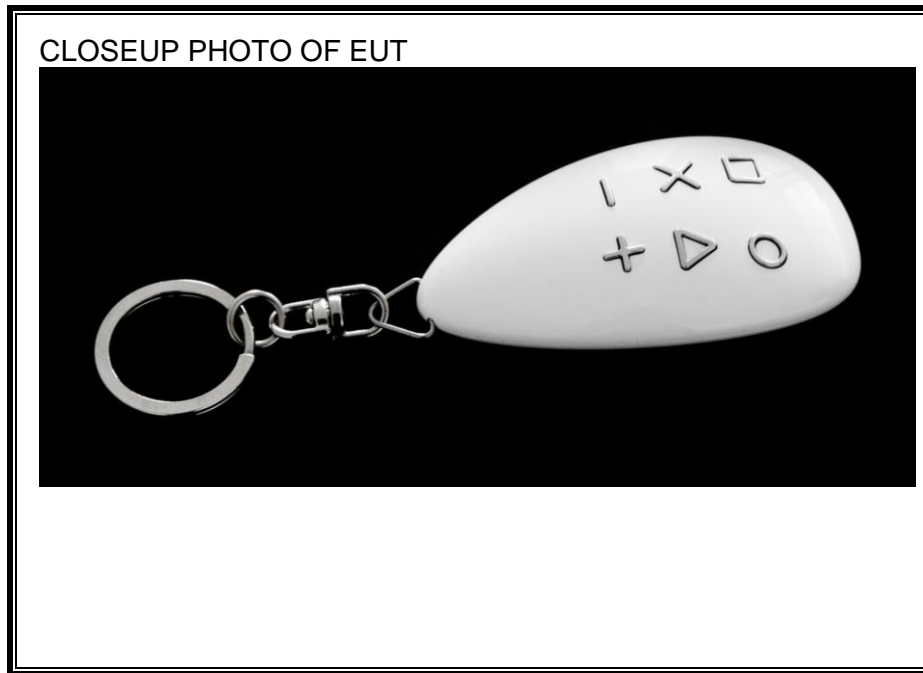

8. SETUP PHOTOS

EUT PHOTO

NEAR FIELD MEASUREMENT SETUP

RADIATED RF MEASUREMENT SETUP (BELOW 1 GHz)

RADIATED RF MEASUREMENT SETUP (ABOVE 1 GHz)

RADIATED RF MEASUREMENT SETUP (9k – 30MHz)

RADIATED RF MEASUREMENT SETUP FOR PORTABLE CONFIGURATION