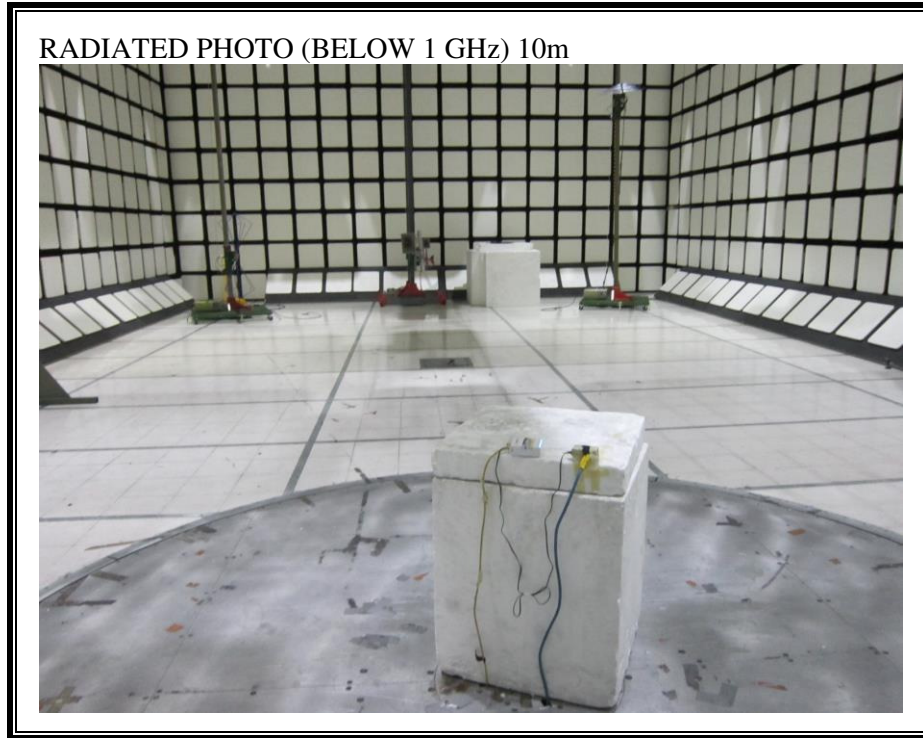

8. SETUP PHOTOS

ANTENNA PORT MEASUREMENT SETUP

RADIATED RF MEASUREMENT SETUP (BELOW 1 GHz)

RADIATED RF MEASUREMENT SETUP (ABOVE 1 GHz)

RADIATED RF MEASUREMENT SETUP FOR PORTABLE CONFIGURATION

Y-AXIS PHOTO

POWERLINE CONDUCTED EMISSIONS MEASUREMENT SETUP