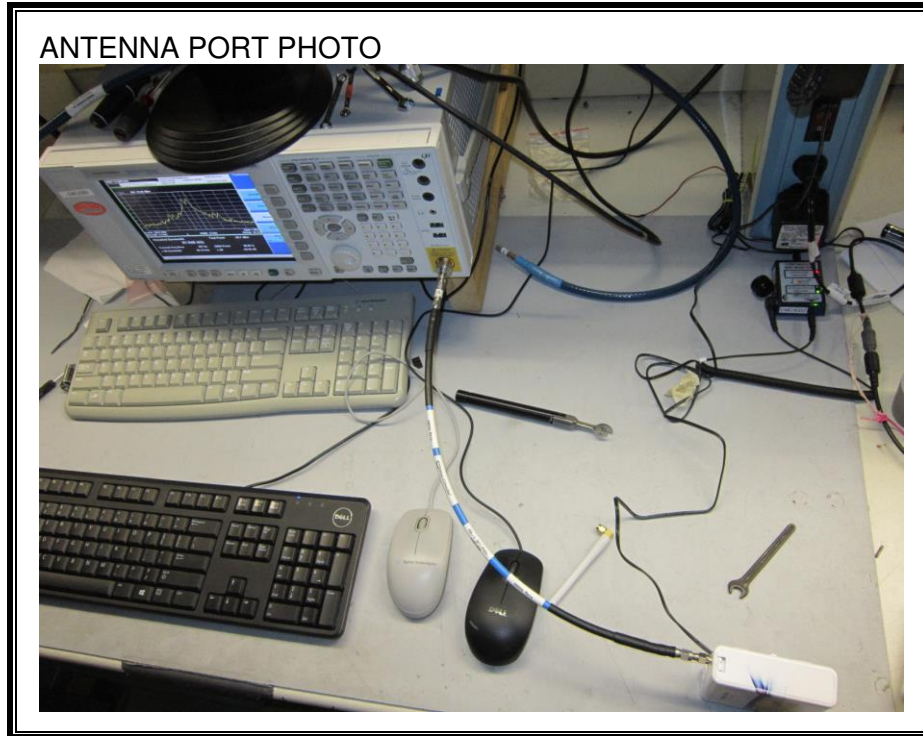

8. SETUP PHOTOS

ANTENNA PORT MEASUREMENT SETUP

RADIATED RF MEASUREMENT SETUP (BELOW 1 GHz)

RADIATED RF MEASUREMENT SETUP (ABOVE 1 GHz)

RADIATED RF MEASUREMENT SETUP FOR PORTABLE CONFIGURATION

Y-AXIS PHOTO

POWERLINE CONDUCTED EMISSIONS MEASUREMENT SETUP