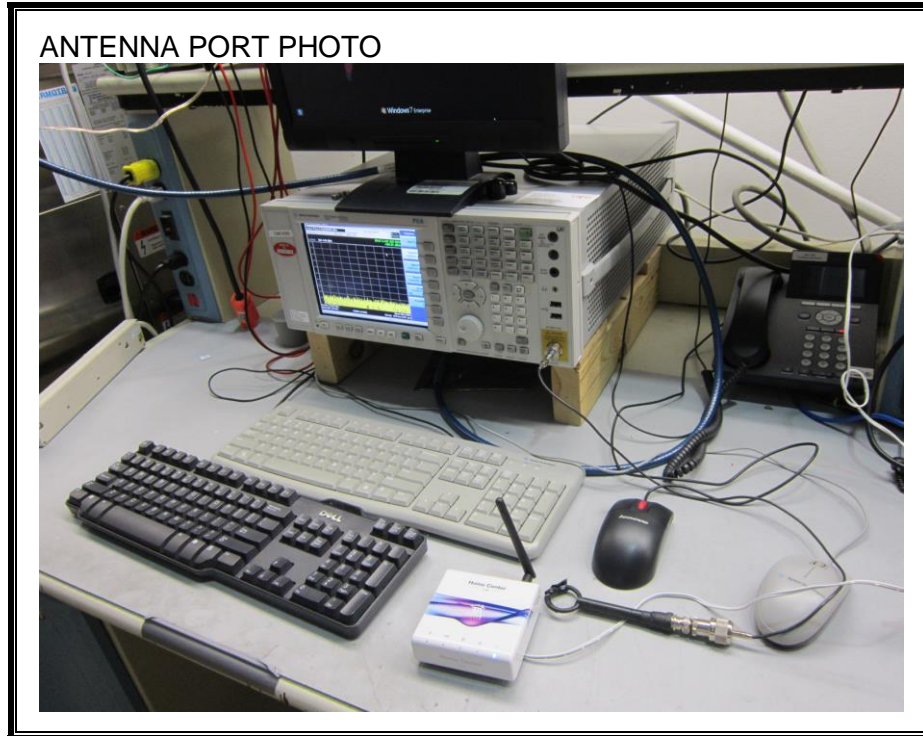

9. SETUP PHOTOS

ANTENNA PORT MEASUREMENT SETUP

RADIATED RF MEASUREMENT SETUP FOR PORTABLE CONFIGURATION

Y-AXIS PHOTO

Power supply used for preliminary testing only

Below 1GHz PHOTO

POWERLINE CONDUCTED EMISSIONS MEASUREMENT SETUP