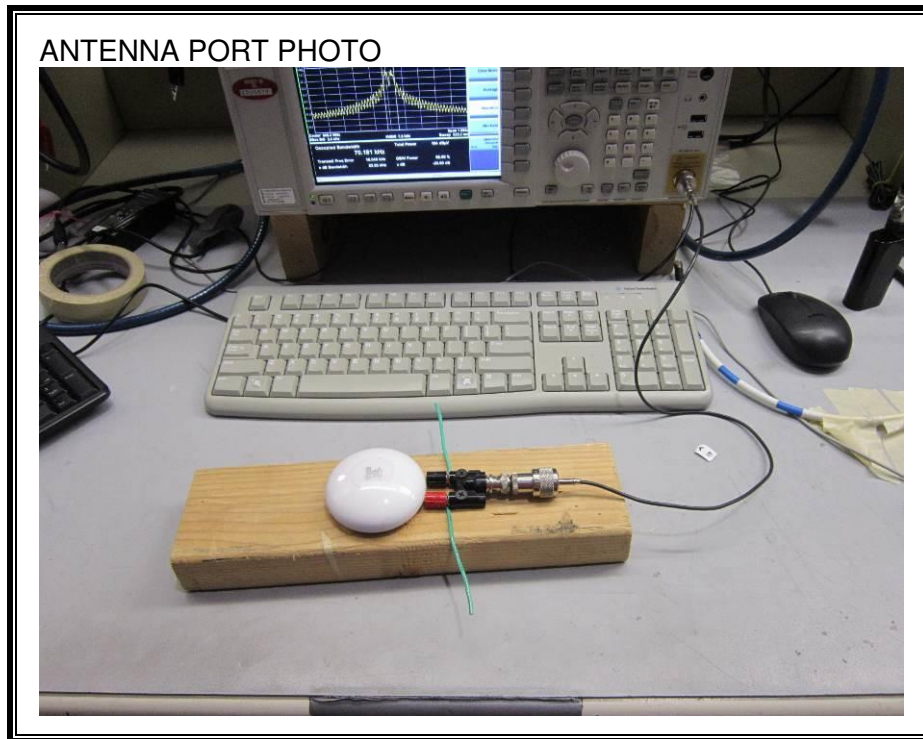

9. SETUP PHOTOS

ANTENNA PORT MEASUREMENT SETUP

RADIATED RF MEASUREMENT SETUP (BELOW 1 GHz)

RADIATED PHOTO (BELOW 1 GHz) 3m – Wireless

RADIATED PHOTO (BELOW 1 GHz) 3m – Wired

RADIATED RF MEASUREMENT SETUP (ABOVE 1 GHz)

RADIATED RF MEASUREMENT SETUP FOR PORTABLE CONFIGURATION

Y-AXIS PHOTO – Wired

Y-AXIS PHOTO – Wireless

POWERLINE CONDUCTED EMISSIONS MEASUREMENT SETUP

END OF REPORT