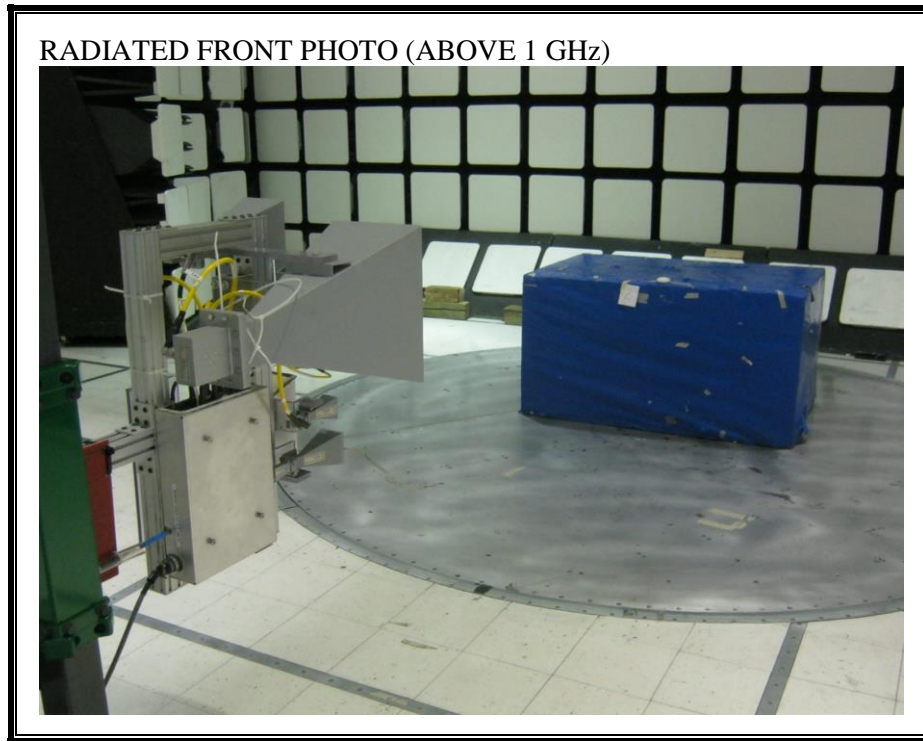

9. SETUP PHOTOS

RADIATED RF MEASUREMENT SETUP (BELOW 1 GHz)

RADIATED FRONT PHOTO (BELOW 1 GHz)

RADIATED RF MEASUREMENT SETUP (ABOVE 1 GHz)

RADIATED RF MEASUREMENT SETUP FOR PORTABLE CONFIGURATION

POWERLINE CONDUCTED EMISSIONS MEASUREMENT SETUP