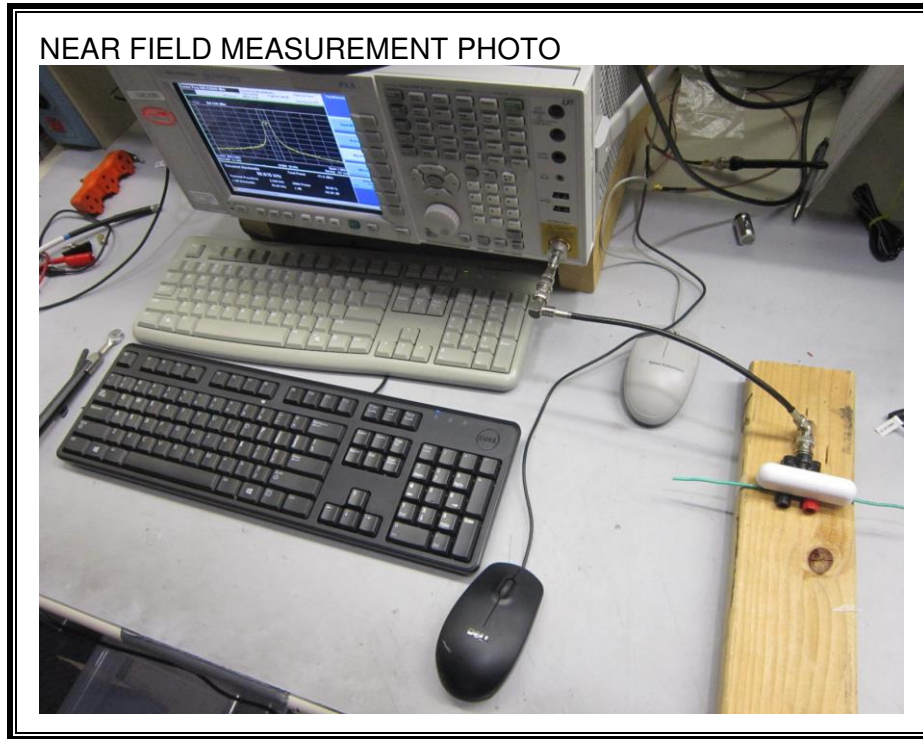

8. SETUP PHOTOS

NEAR FIELD MEASUREMENT SETUP

RADIATED RF MEASUREMENT SETUP (BELOW 1 GHz)

RADIATED RF MEASUREMENT SETUP (ABOVE 1 GHz)

RADIATED RF MEASUREMENT SETUP (9k – 30MHz)

RADIATED RF MEASUREMENT SETUP CONFIGURATIONS