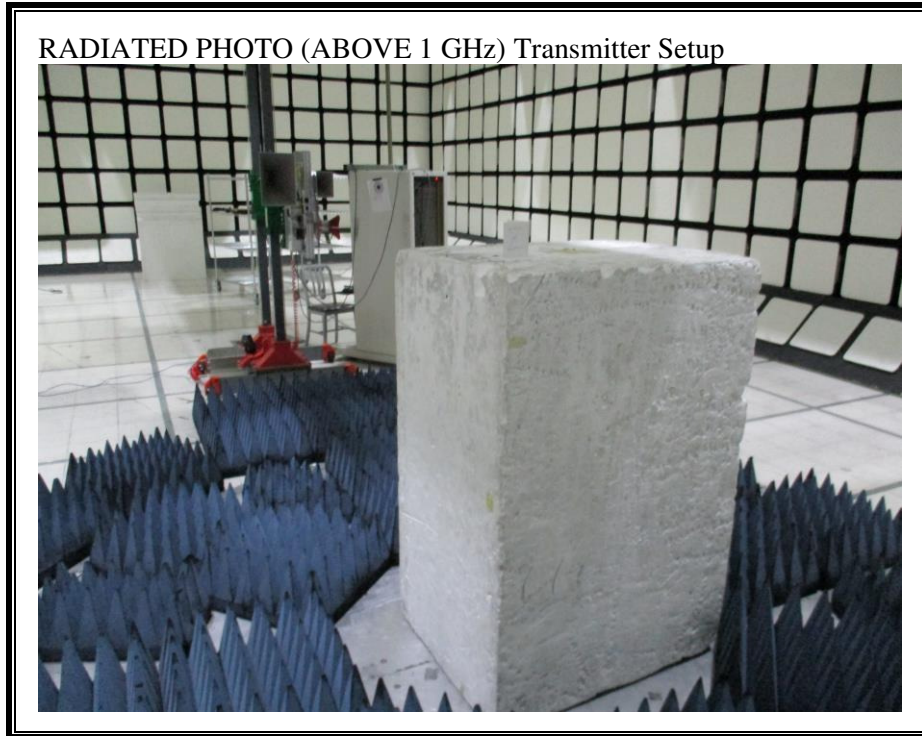

8. SETUP PHOTOS

NEAR FIELD MEASUREMENT SETUP

RADIATED RF MEASUREMENT SETUP (BELOW 1 GHz)

RADIATED RF MEASUREMENT SETUP (ABOVE 1 GHz)

RADIATED RF MEASUREMENT SETUP (9k – 30MHz)

RADIATED RF MEASUREMENT SETUP CONFIGURATIONS