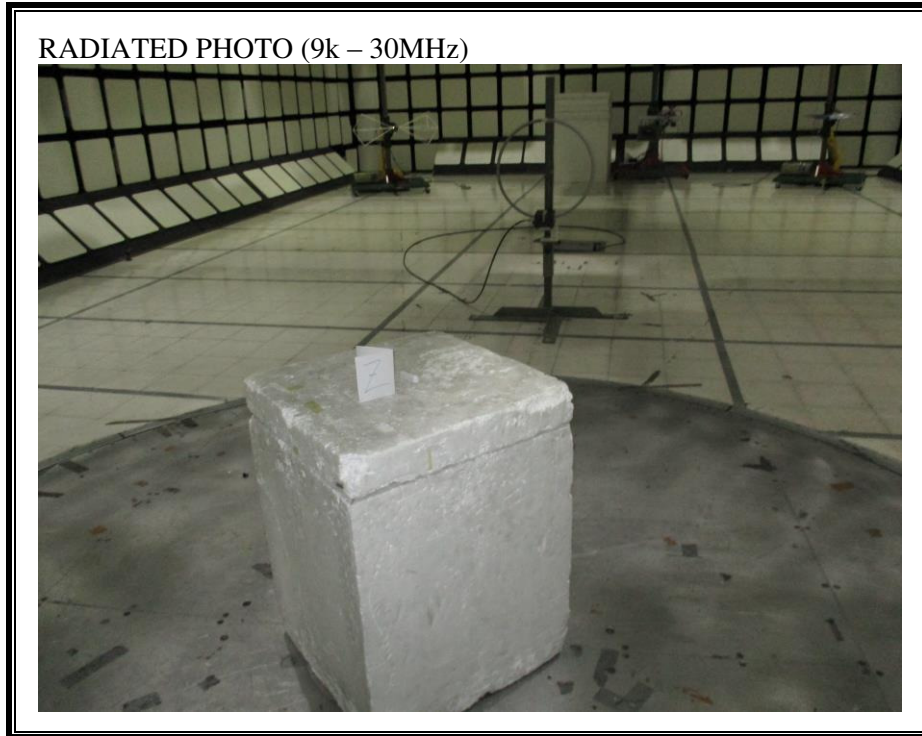

8. SETUP PHOTOS

NEAR FIELD MEASUREMENT SETUP

RADIATED RF MEASUREMENT SETUP (BELOW 1 GHz)

RADIATED RF MEASUREMENT SETUP (ABOVE 1 GHz)

RADIATED RF MEASUREMENT SETUP (9k – 30MHz)

RADIATED RF MEASUREMENT SETUP CONFIGURATIONS