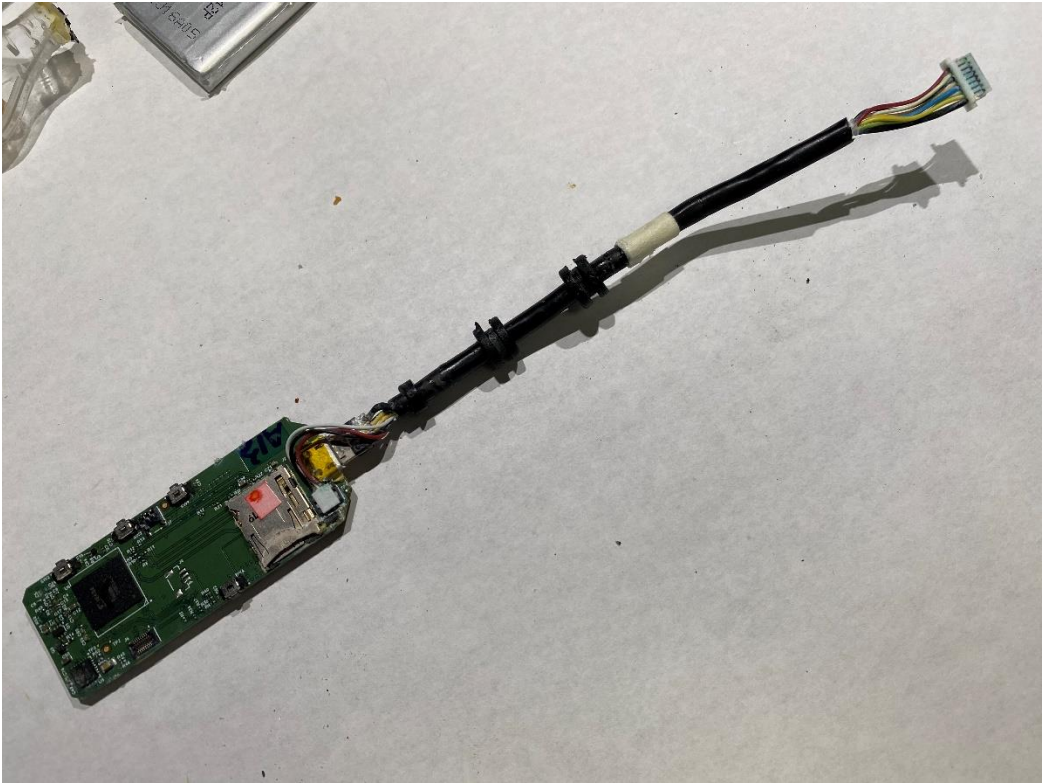

Smart Swim – Model 467

Entire Assembly

Top Covers Removed

All Cover Removed

USB Socket and Battery Assembly

Main Board Assembly Top

Main Board Assembly Bottom

Main Board Assembly Bottom (labeled)

Eyepiece Flex

Backlight

Display