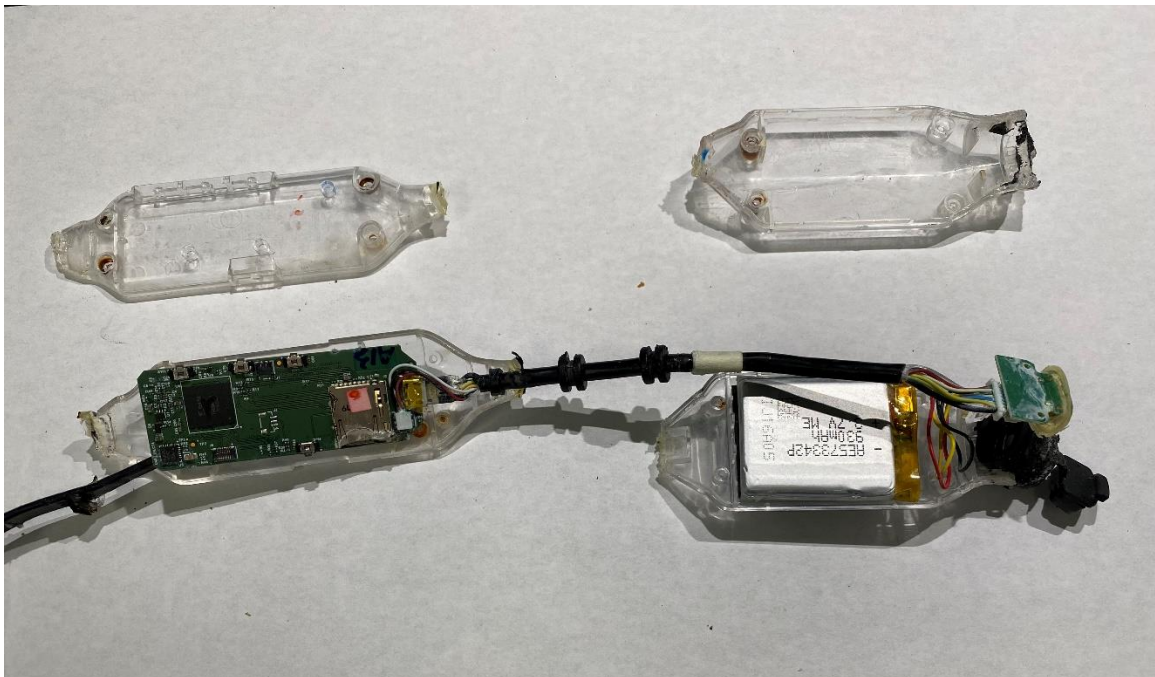

Smart Swim – Model 467

Entire Assembly

Top Covers Removed

All Cover Removed

USB Socket and Battery Assembly

Main Board Assembly Top

Main Board Assembly Bottom

Main Board Assembly Bottom (labeled)

Eyepiece Flex

Backlight

Display