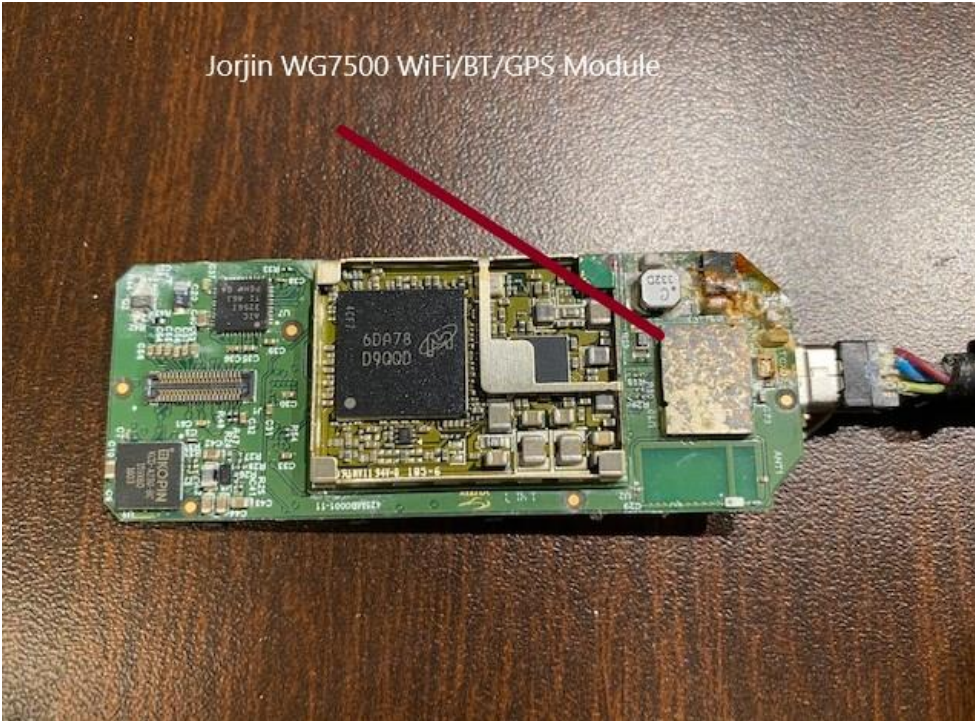

Smart Swim – Model 467

Entire Assembly

Top Covers Removed

All Cover Removed

USB Socket and Battery Assembly

Main Board Assembly Top

Main Board Assembly Bottom

Main Board Assembly Bottom (labeled)

Eyepiece Flex

Backlight

Display