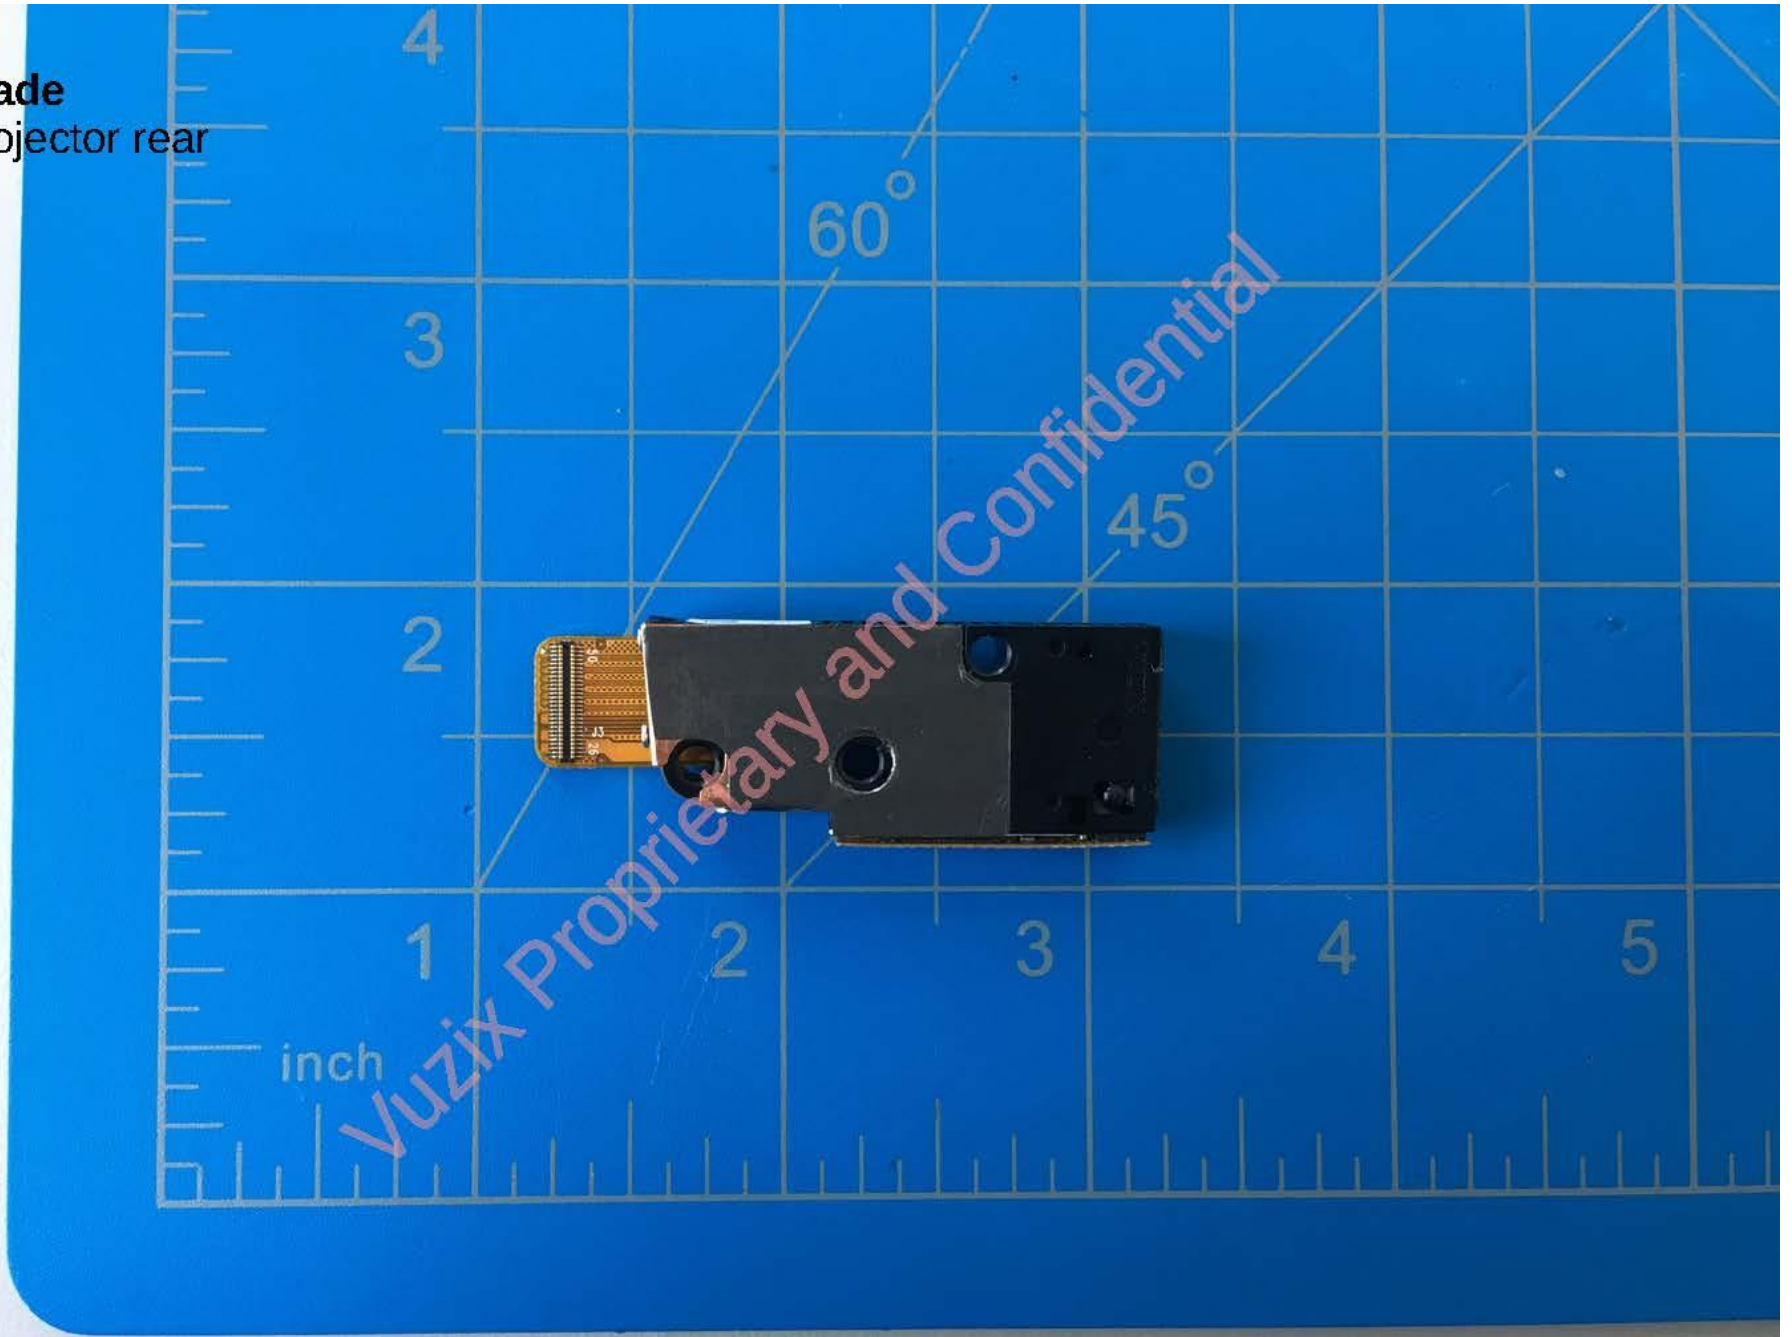

CRP-3914LC-0L2-Left LJ-1S-991-V0 1911 3

-76D

Blade
Projector rear

Blade
Projector front

Blade
Camera rear

Vuzix Proprietary & Confidential

inch

Blade
Camera front