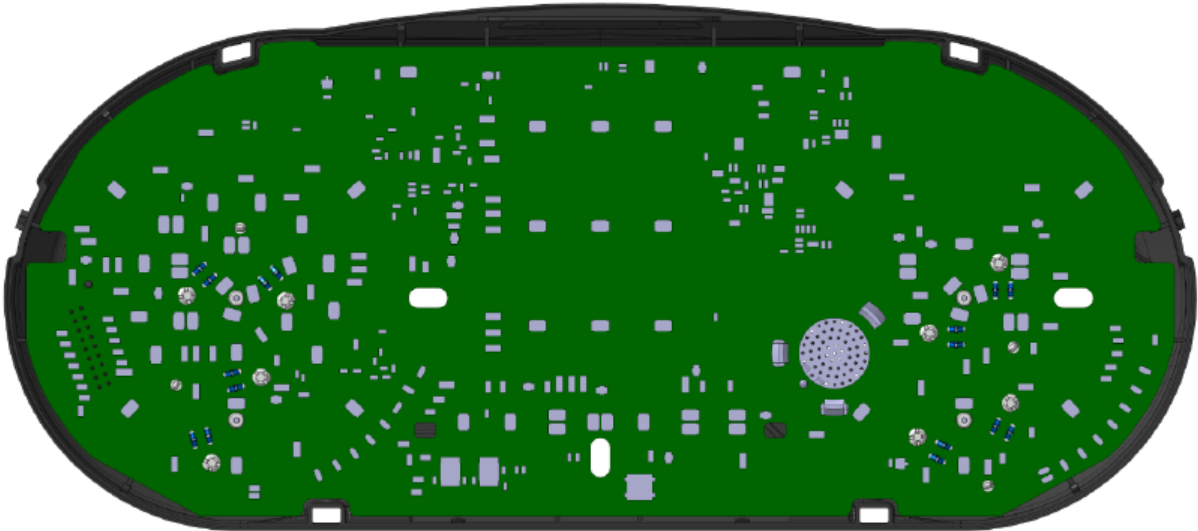

Rear View of the back cover MEDIUM 5C\_21

Front view back cover MEDIUM 5C\_21

Front view PCBA and Rear Cover MEDIUM 5C\_21

Mechanical Lock surrounded by induction loop (coil) antenna