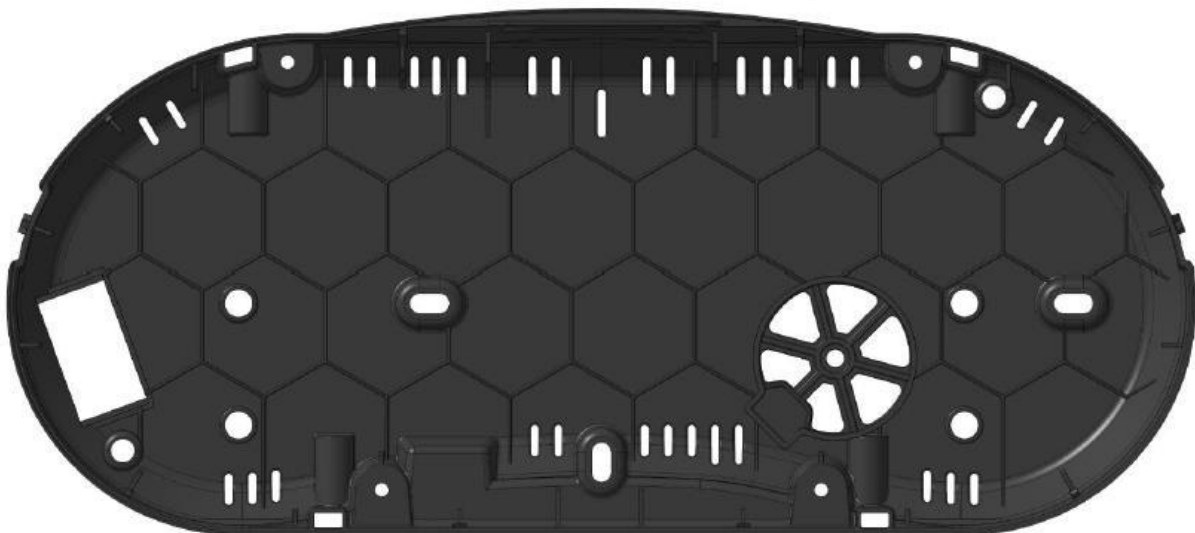

Rear View of the back cover MEDIUM 5C\_21

Front view back cover MEDIUM 5C\_21

Front view PCBA and Rear Cover MEDIUM 5C\_21

Mechanical Lock surrounded by induction loop (coil) antenna