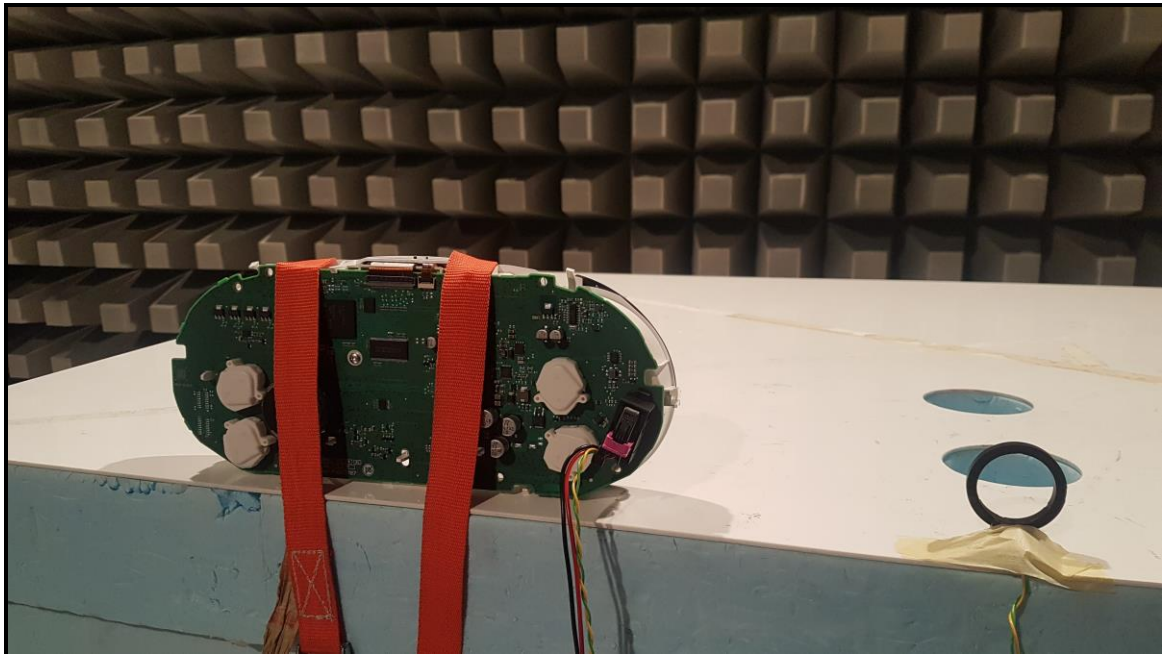

**Test Setup Photographs for the Model No.: MEDIUM5C (HW / HVIN: PWB23335)**

**1. Emission Bandwidth ( 99% / 20 dB)**

**Photo 1 :**

## 2. Radiated Emissions

Photo 2 : EUT Front Side

Photo 3: EUT Rear Side

**Radiated Emissions (continued)**

2.1. Configuration 1: Measurement 9 kHz-30 MHz

**Photo 4: Transmitter H-field & Radiated Spurious Domain Emissions (<30 MHz)**

**Radiated Emissions (continued)**

2.2. Configuration 2: Measurement 30 MHz-1 GHz

**Photo 5: Transmitter Radiated Spurious Domain Emissions ( $\geq 30$  MHz)**