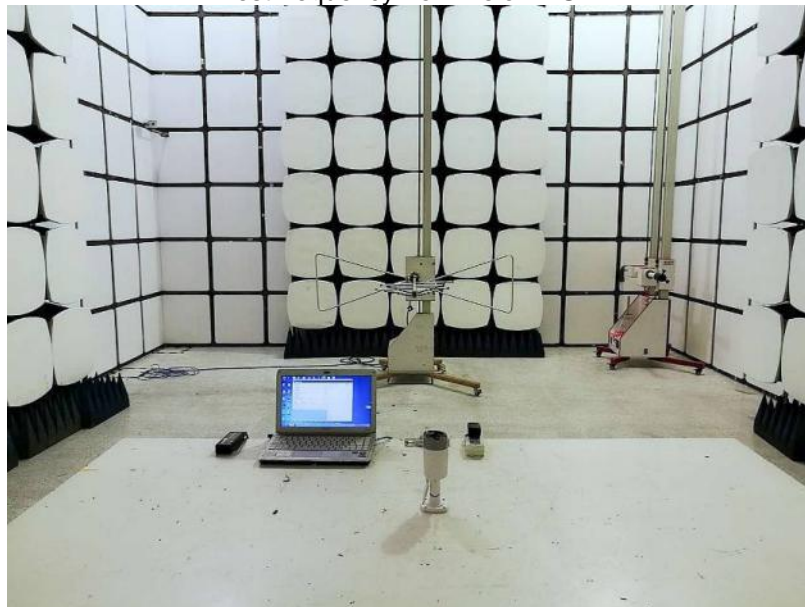

Conducted Emissions

Radiated Spurious Emissions  
Test frequency from Below 1GHz

Test frequency from 1GHz-26.5GHz