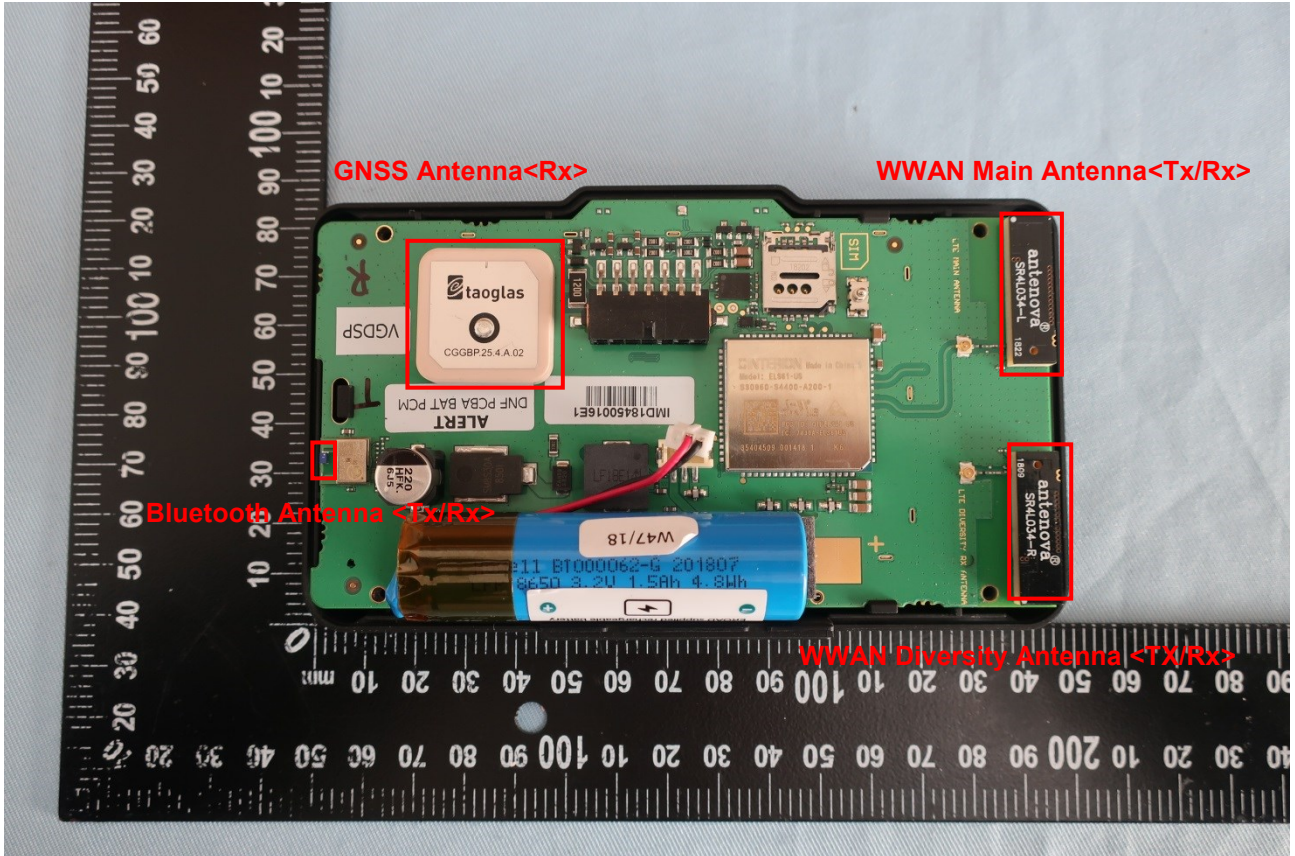

3. Internal Photograph of EUT

Brand Name: EROAD / Model Name: Ehubo2.2

Brand Name: EROAD / Model Name: Ehubo2.2

Brand Name: EROAD / Model Name: Ehubo2.2

Brand Name: EROAD / Model Name: Ehubo2.2

Brand Name: EROAD / Model Name: Ehubo2.2

Brand Name: EROAD / Model Name: Ehubo2.2

Brand Name: EROAD / Model Name: Ehubo2.2

Brand Name: EROAD / Model Name: Ehubo2.2

Brand Name: EROAD / Model Name: Ehubo2.2

Brand Name: EROAD / Model Name: Ehubo2.2