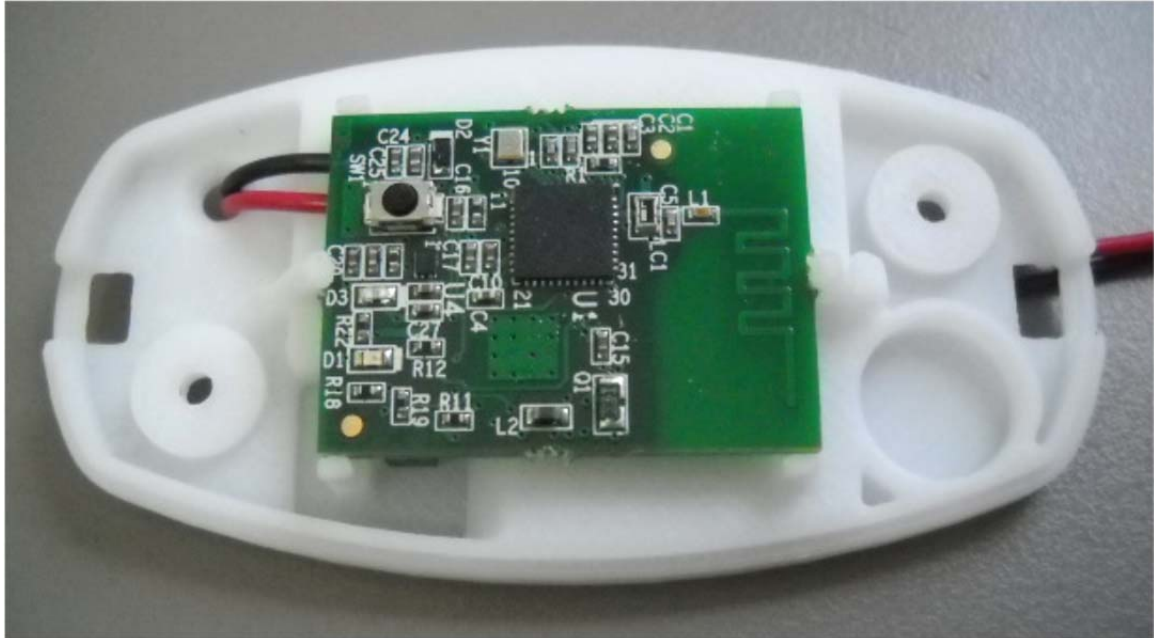

INTERNAL PHOTOGRAPHS

This document contains 3 photographs

Photograph No.1
BEACON 32 sensor internal view

Photograph No.2
BEACON 32 sensor PCB second side view

Photograph No.3
BEACON 32 sensor antenna