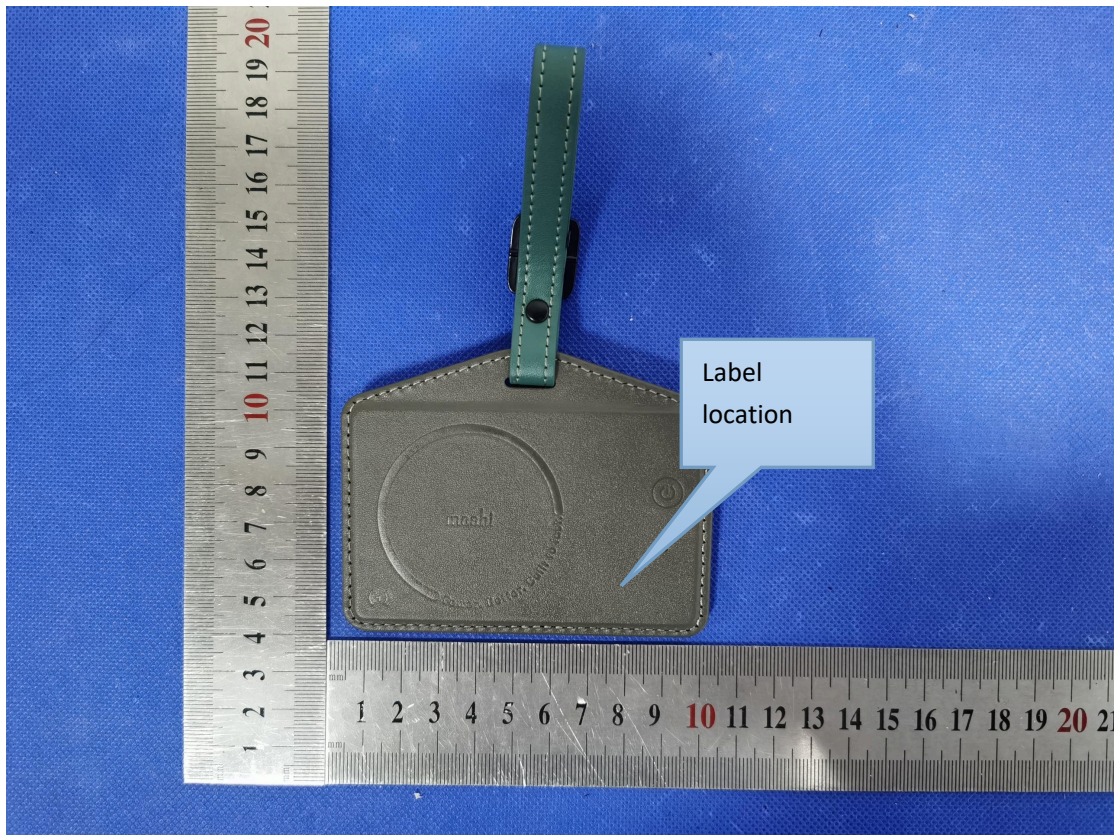

Label & label location

20mm*10mm

FCC ID:2AA7Y-MOSHIQI013