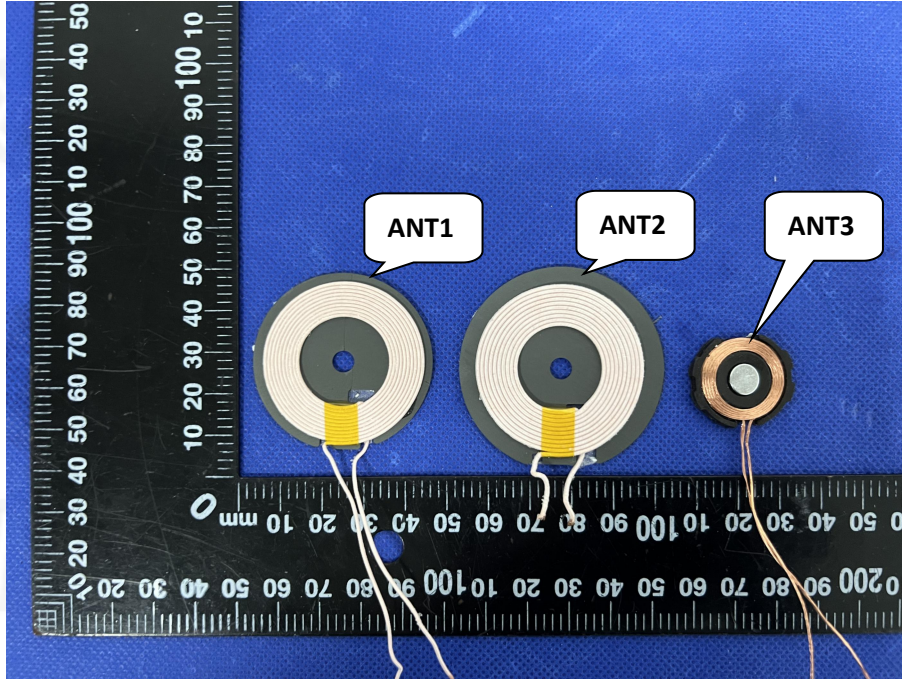

EUT PHOTO(Internal Photos)

Test Mode: 99MO243001

***** END OF REPORT *****