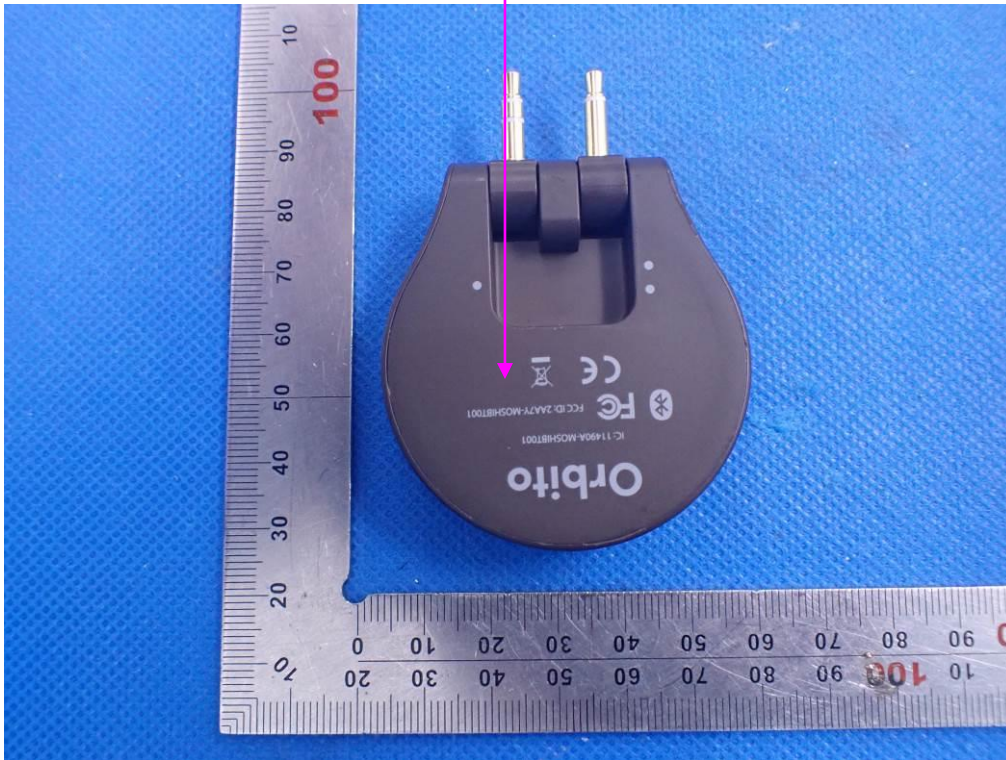

# FCC ID and IC Label Location

15mm\*15mm

FCC ID: 2AA7Y-MOSHIBT001  
IC: 11490A-MOSHIBT001  
Orbito

15mm\*15mm

FCC ID: 2AA7Y-MOSHIBT001  
IC: 11490A-MOSHIBT001  
Bluetooth TX audio adapter