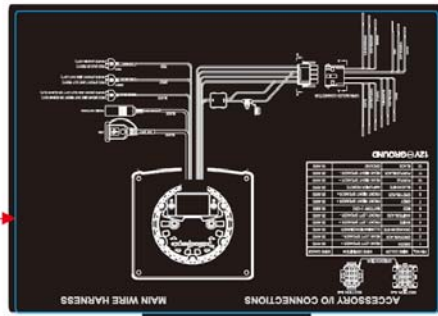

刀模线

PMX-1

FREQ. RANGE: FM 87.5 - 107.9 MHz
AM 530 - 1710 KHz
WB 162.4 - 162.55 MHz

SPEAKER IMPEDANCE: 2 - 8 OHMS
Power Supply: 12V --- 15A
Power Output: 4 X 50W
USB: 5V --- 1A

1217060001-73

CE FC
MADE IN CHINA

CAN ICES (B) NMB-3 (B) IC: 20640-PMX1 FCC ID: 2AA7S-PMX-1

Size: 40 x 10mm
S/NO粘于TOP LABEL上