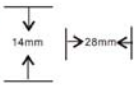

刀模线

PMX-1

FREQ. RANGE: FM 87.5 - 107.9 MHz
AM 530 - 1710 KHz
WB 162.4 - 162.55 MHz

SPEAKER IMPEDANCE: 2 - 8 OHMS
Power Supply: 12V --- 15A
Power Output: 4 X 50W
USB: 5V --- 1A

1217060001-73

CE FC
MADE IN CHINA

THIS DEVICE COMPLIES WITH PART 15 OF THE FCC RULES AND REGULATIONS. OPERATION IS SUBJECT TO THE FOLLOWING TWO CONDITIONS:
1) THE DEVICE MAY NOT CAUSE HARMFUL INTERFERENCE, AND
2) THE DEVICE MUST ACCEPT ANY INTERFERENCE RECEIVED, INCLUDING INTERFERENCE THAT MAY CAUSE UNDESIRABLE OPERATION.

CAN ICES (B) NMB-3 (B) IC: 20640-PMX1 FCC ID: 2AA7S-PMX-1

Size: 40 x 10mm
S/NO粘于TOP LABEL上